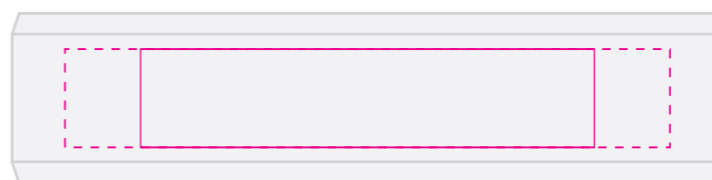

Showing at approx 75% of size

Gift Box Lid

Pad Print

PMS
XXXc

Gift box

Print Area: 60mmL x 60mmH

Actual print size: xxmmL x xxmmH

CMYK Direct Digital

Laser Engrave

Digital/Laser - Flash Drive

Print Area: 27mmL x 14mmH

Actual print size: xxmmL x xxmmH

CMYK Direct Digital

Digital - Power Bank

Print Area: 80mmL x 13mmH

Actual print size: xxmmL x xxmmH

Laser - Power Bank

Print Area: 80mmL x 13mmH

Actual print size: xxmmL x xxmmH

Sleeve
Print Area: 231.1mmL x 168mmH
Actual print size: xxmmL x xxmmH

Max print area for copy & text 
Finished print area 
Folds 