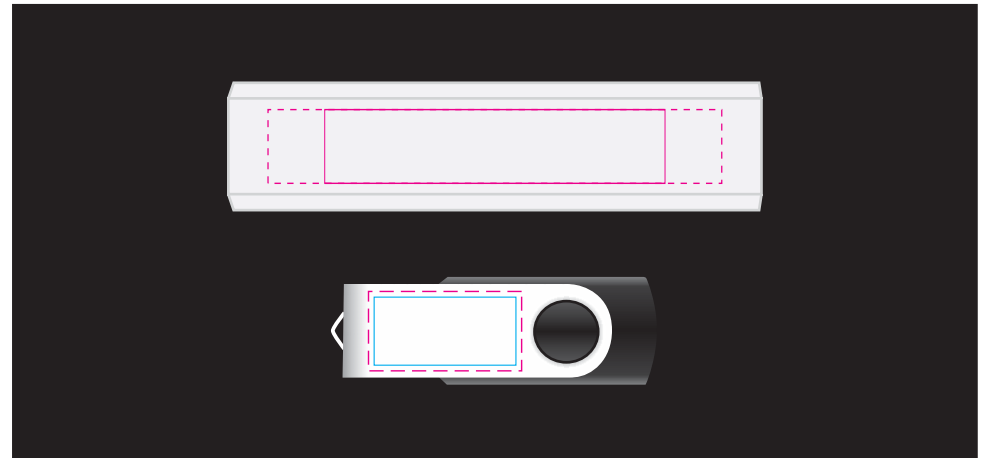

Logo Here

Job # XXXXXX
Cust # XXXX-XC

LL8213 - Infinity Gift Set - Style Gift box: Black Velocity Power Bank: & Swivel Flash Drive:

Pad Print  PMS XXXc

CMYK Direct Digital 

Laser Engrave 

Standard Inclusion

Showing at approx 75% of size

Gift Box Lid

Pad Print

PMS
XXXc

Gift box

Print Area: 60mmL x 60mmH

Actual print size: xxmmL x xxmmH

CMYK Direct Digital

Laser Engrave

Digital/Laser - Flash Drive

Print Area: 27mmL x 14mmH

Actual print size: xxmmL x xxmmH

CMYK Direct Digital

Digital - Power Bank

Print Area: 80mmL x 13mmH

Actual print size: xxmmL x xxmmH

Laser - Power Bank

Print Area: 80mmL x 13mmH

Actual print size: xxmmL x xxmmH

Sleeve
Print Area: 231.1mmL x 168mmH
Actual print size: xxmmL x xxmmH

Max print area for copy & text 
Finished print area 
Folds 