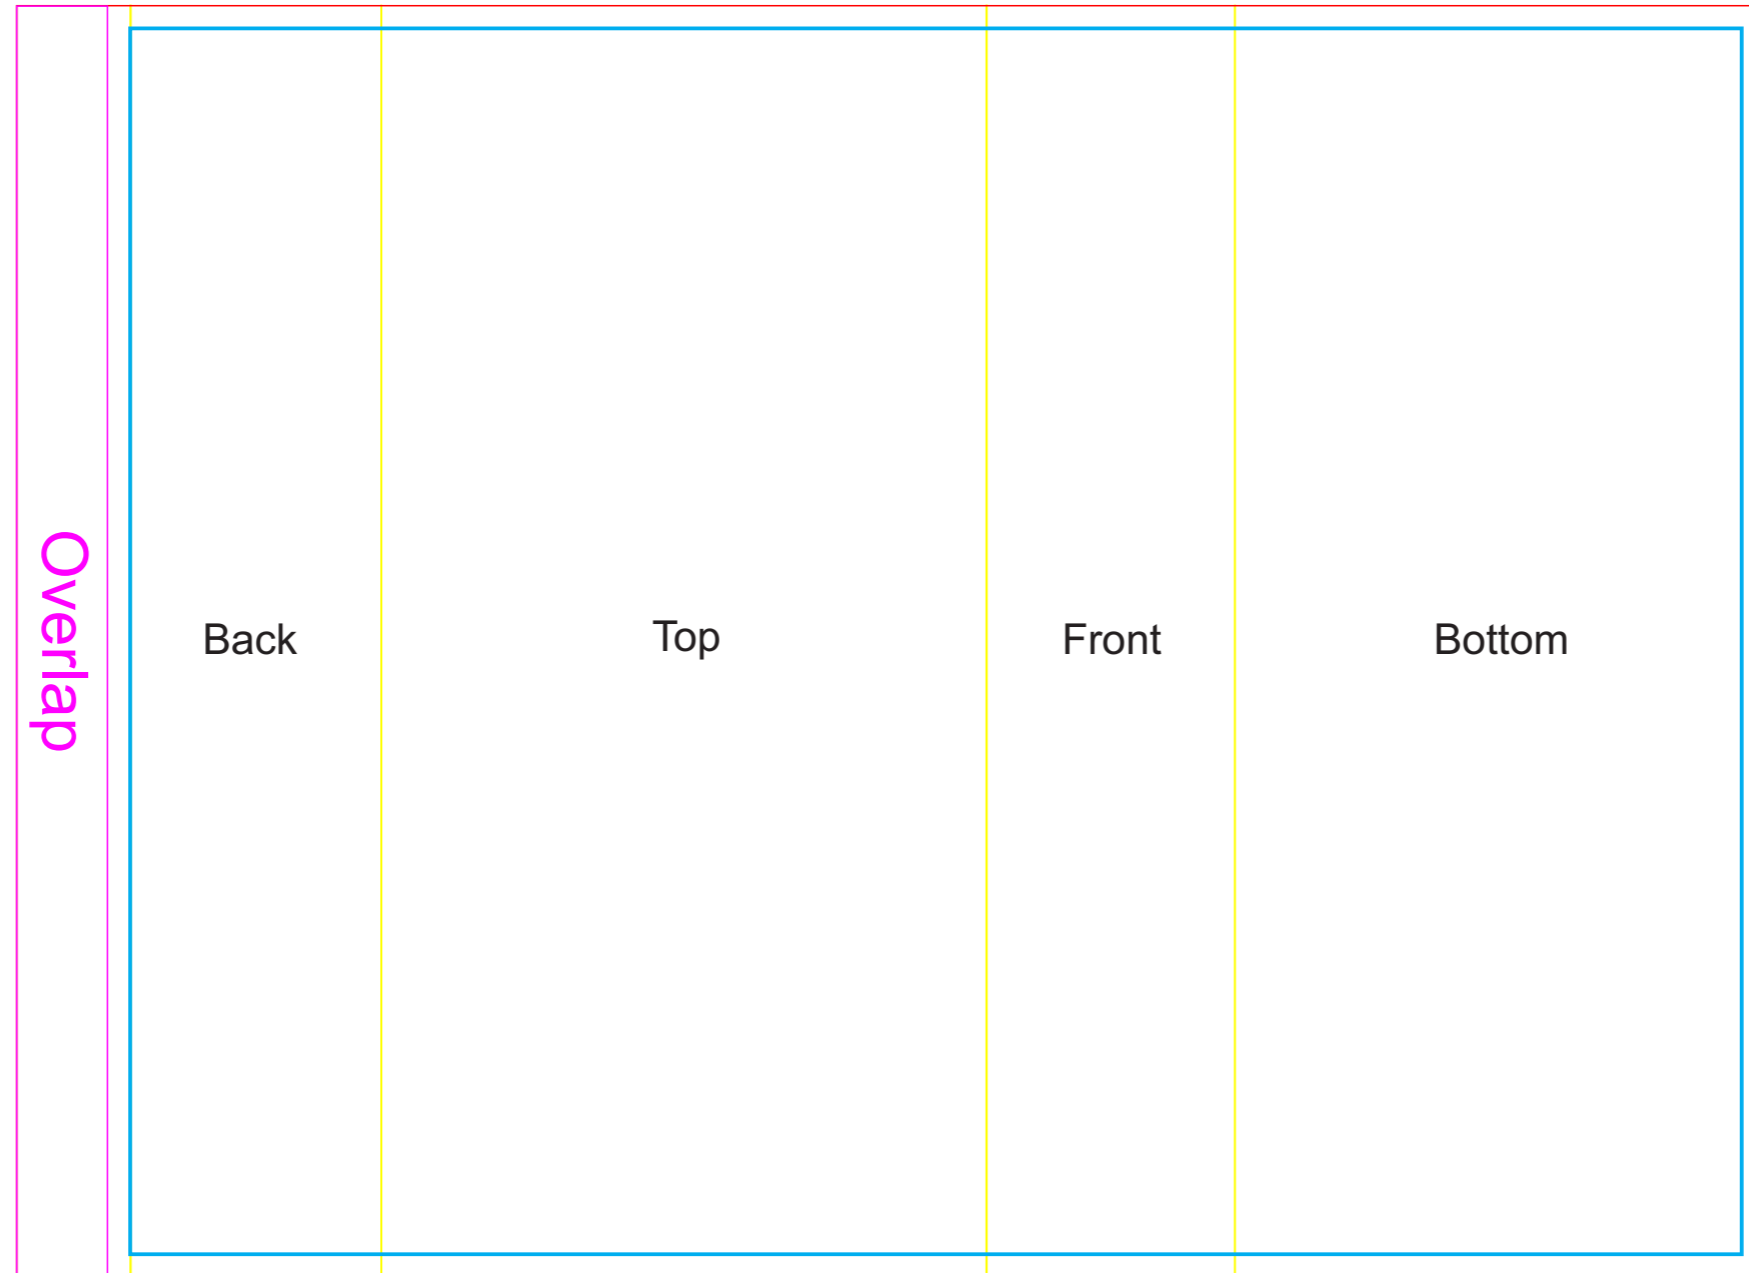

Showing at approx 75% of size

Gift Box Lid

Pad Print

PMS
XXXc

Gift box

Print Area: 60mmL x 60mmH

Actual print size: xxmmL x xxmmH

CMYK Direct Digital

Laser Engrave

Digital/Laser - Flash Drive

Print Area: 27mmL x 14mmH

Actual print size: xxmmL x xxmmH

CMYK Direct Digital

Digital - Power Bank

Print Area: 80mmL x 13mmH

Actual print size: xxmmL x xxmmH

Laser - Power Bank

Print Area: 80mmL x 13mmH

Actual print size: xxmmL x xxmmH

Sleeve
Print Area: 231.1mmL x 168mmH
Actual print size: xxmmL x xxmmH

Max print area for copy & text 
Finished print area 
Folds 