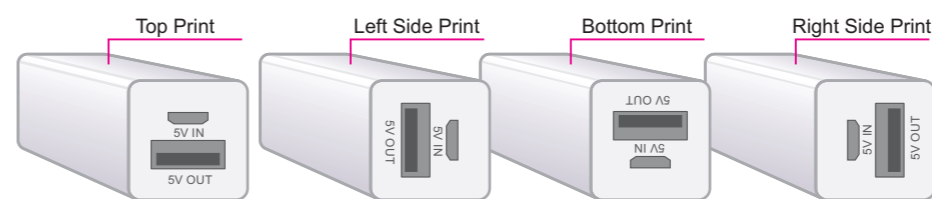

Laser Engrave

Digital/Laser - Flash Drive

Print Area: 27mmL x 14mmH

Actual print size: xxmmL x xxmmH

CMYK Direct Digital

Digital - Power Bank

Print Area: 80mmL x 13mmH

Actual print size: xxmmL x xxmmH

Laser - Power Bank

Print Area: 80mmL x 13mmH

Actual print size: xxmmL x xxmmH

Sleeve
Print Area: 231.1mmL x 168mmH
Actual print size: xxmmL x xxmmH

Max print area for copy & text 
Finished print area 
Folds 