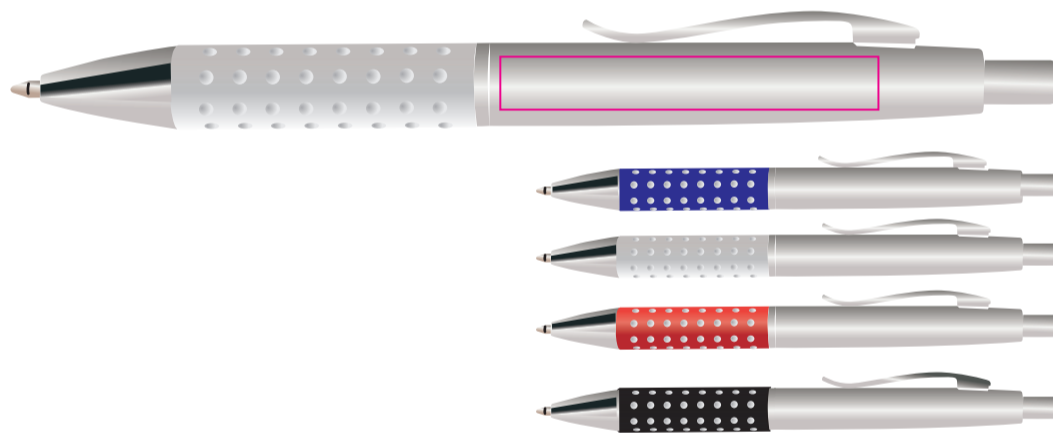

Pad/Digital - Pen

Print Area: 50mmL x 7mmH

Actual print size: xxmmL x xxmmH

Finished print area

CMYK Direct Digital

Laser Engrave