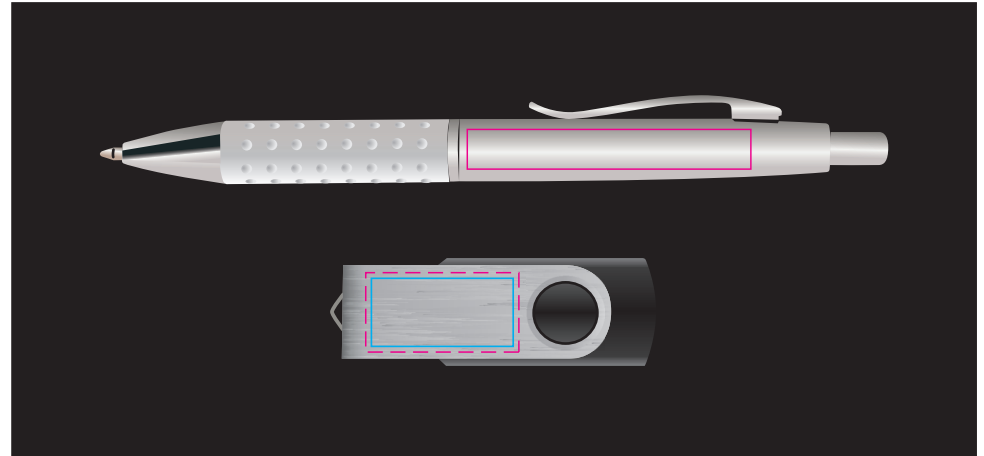

Logo Here

Job # XXXXXX
Cust # XXXX-XC

LL8211 - Symphony Gift Set - Style Gift box: Black *Bling Pen:* & Swivel Flash Drive:

Pad Print  PMS XXXc

CMYK Direct Digital 

Laser Engrave 

Showing at approx 75% of size

Gift Box Lid

LL8211 - Symphony Gift Set - Style Gift box: Black Bling Pen: & Swivel Flash Drive: + Sleeve

- Pad Print  PMS XXXc
- CMYK Direct Digital 
- Laser Engrave 

Showing at approx 60% of size
Gift Box Lid

Showing at approx 40% of size

Pad Print

PMS
XXXc

Gift box

Print Area: 60mmL x 60mmH

Actual print size: xxmmL x xxmmH

Finished print area

Pad Print