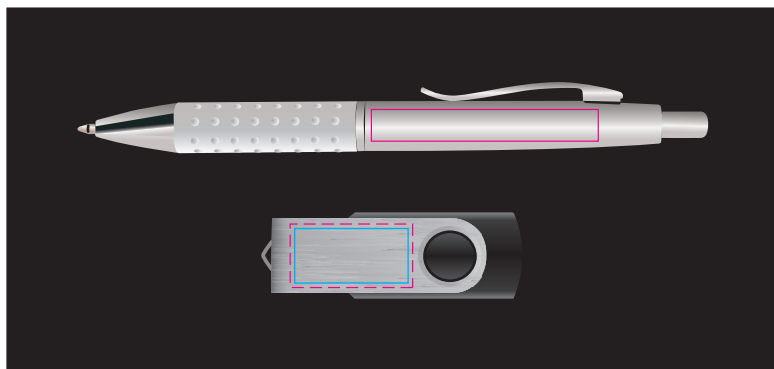

Logo Here

Job # XXXXXX
Cust # XXXX-XC

LL8211 - Symphony Gift Set - Style Gift box: Black *Bling Pen:* & Swivel Flash Drive:

Pad Print  PMS XXXc

CMYK Direct Digital 

Laser Engrave 

Showing at approx 75% of size

Gift Box Lid

LL8211 - Symphony Gift Set - Style Gift box: Black Bling Pen: & Swivel Flash Drive: + Sleeve

- Pad Print  PMS XXXc
- CMYK Direct Digital 
- Laser Engrave 

Showing at approx 60% of size
Gift Box Lid

Showing at approx 40% of size

Pad Print

PMS
XXXc

Gift box

Print Area: 60mmL x 60mmH

Actual print size: xxmmL x xxmmH

Finished print area

Pad Print