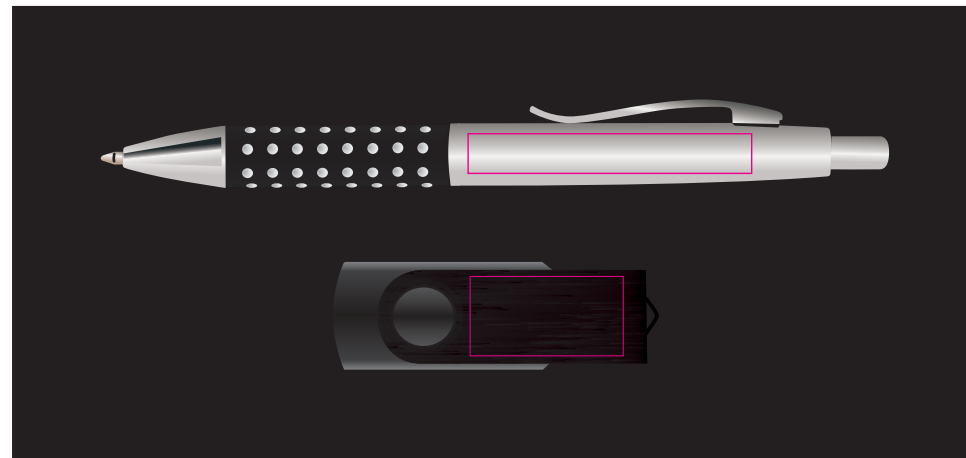

LL8211 - Symphony Gift Set - Style Gift box: Black *Bling Pen:* & *Swivel Flash Drive:*

Pad Print

Digital

Showing at approx 75% of size

Gift Box Lid

Pad Print  PMS XXXc

Gift box
Print Area: 60mmL x 60mmH
Actual print size: xxmmL x xxmmH