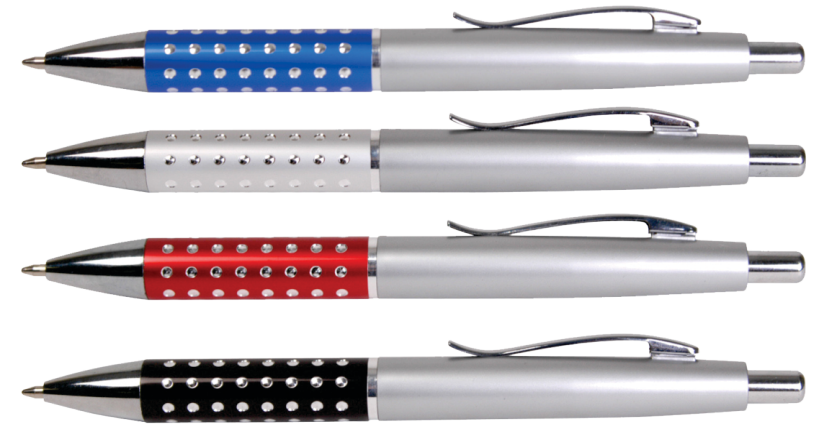

Pen
Print Area: 50mmL x 7mmH
Actual print size: xxmmL x xxmmH

Finished print area