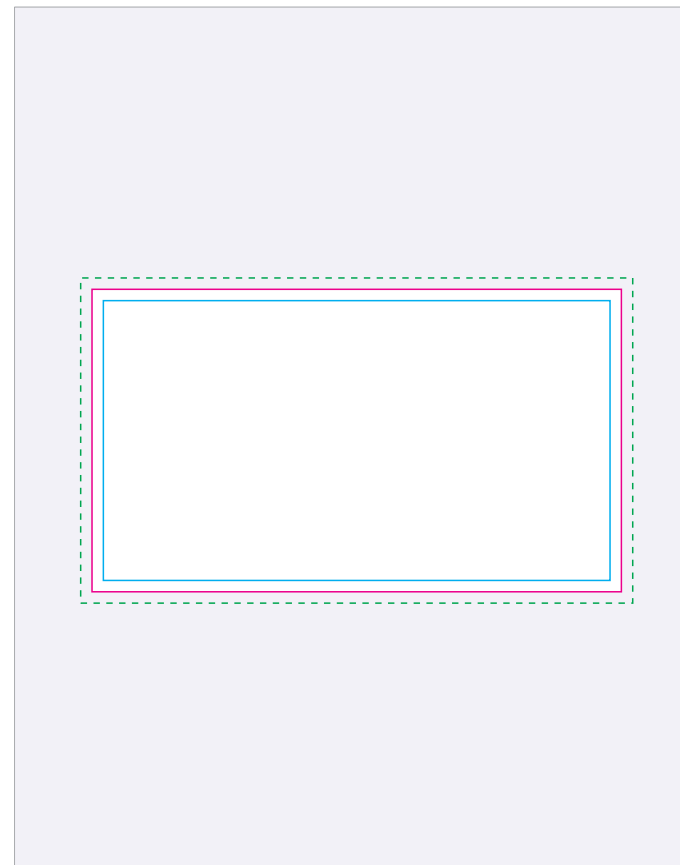

Logo Here

Job # XXXXXX
Cust # XXXX-XC

LL8131 - Notebrick Memo Pad - Black

Pad Print  PMS XXXc

Print Area: 70mmL x 27mmH
Actual print size: xmmL x xmmH

Finished print area 

Logo Here

Job # XXXXXX
Cust # XXXX-XC

LL8131 - Notebrick Memo Pad with Label - Black

Pad Print

PMS
XXXc

CMYK Label

Print Area: 70mmL x 27mmH
Actual print size: xxmmL x xxmmH

Finished print area

Print Area: 70mmL x 40mmH
Actual print size: xxmmL x xxmmH

Max print area for copy & text
Finished print area
Bleed line