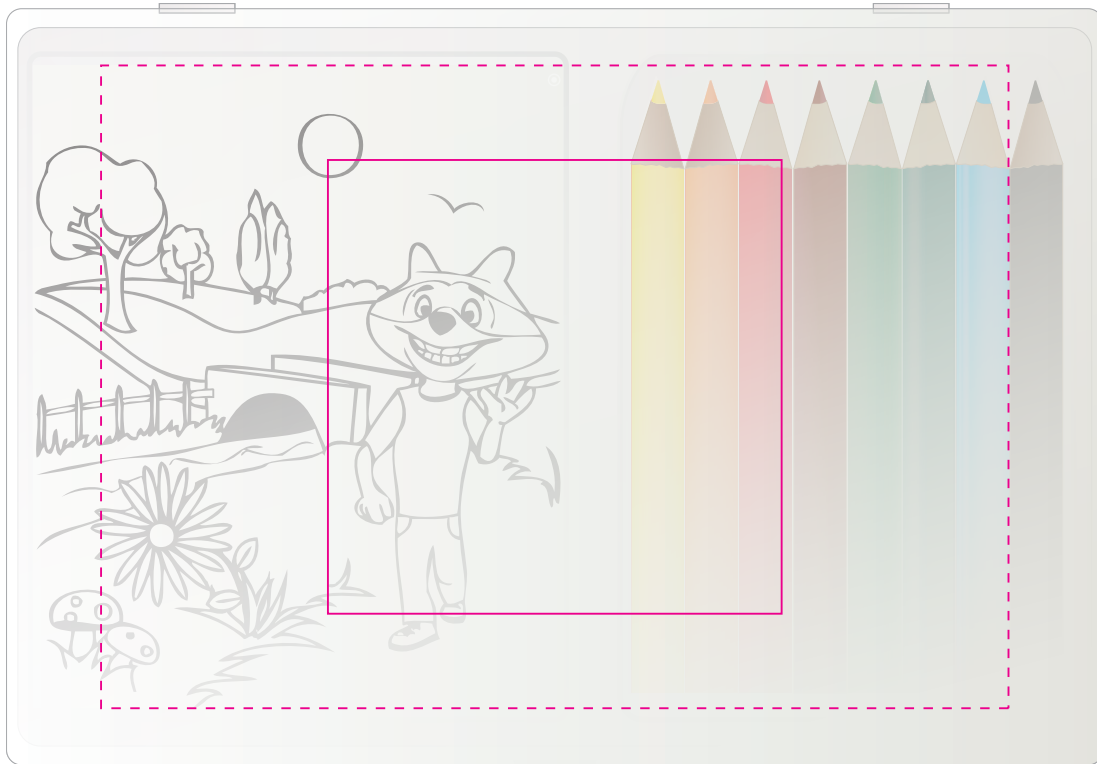

LL8064 - Koolio Drawing Set - Clear

Screen Print

Digital

Screen

Print Area: 60mmL x 60mmH
Actual print size: mmL x mmH

Digital

Print Area: 120mmL x 85mmH
Actual print size: mmL x mmH

Finished print area - Screen Print ———
Finished print area - Digital Print - - - - -

Label

Label

Print Area: 135mmL x 90mmH
Actual print size: mmL x mmH

Max print area for copy & text ———
Finished print area ———
Bleed line - - - - -