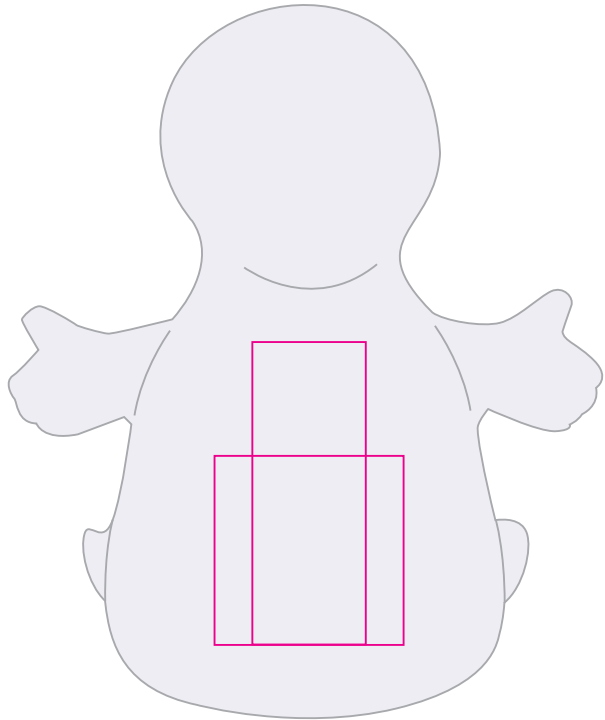

LL7948 - Smiley Phone Chair Stress Reliever - White, Yellow, Orange, Red, Green, Blue

Pad Print  PMS XXXc

Below is 50% of size

Pad
Print Area: 25mmL x 25mmH
Actual print size: xxmmL x xxmmH

Pad
Print Area: 15mmL x 40mmH
Actual print size: xxmmL x xxmmH

Finished print area 