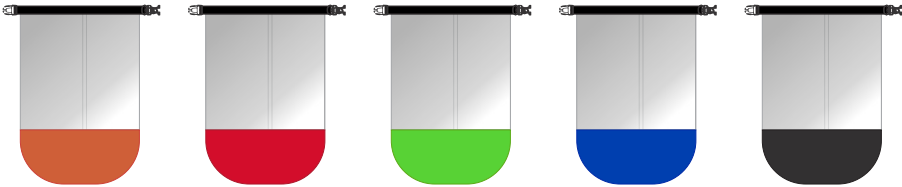

**LL7505 - Ocean 10 Litre Waterproof Bag Clear with Coloured Bottom -**  
White, Orange, Red, Green, Blue, Black

Screen Print  PMS XXXC

Seam runs vertically at the back of item

Digital Vinyl Transfer 

Digital vinyl transfers must have a contour background, this will be supplied on the artwork proof for approval.

BELOW IS 25% OF SIZE

BELOW IS 5% OF SIZE

**Screen**  
Print Area: 170mmL x 120mmH  
Actual print size: xxmmL x xxmmH

**Vinyl Transfer - 3mm bleed/contour background required**  
Print Area: 170mmL x 120mmH  
Actual print size: xxmmL x xxmmH

Print Area for text & copy   
Finished print area   
Bleed Requirement - 3mm 

Screen Print  PMS  
XXXC

Digital Vinyl Transfer 

**Screen**

Print Area: 170mmL x 120mmH

Actual print size: xxmmL x xxmmH

**Vinyl Transfer - 3mm bleed/contour background required**