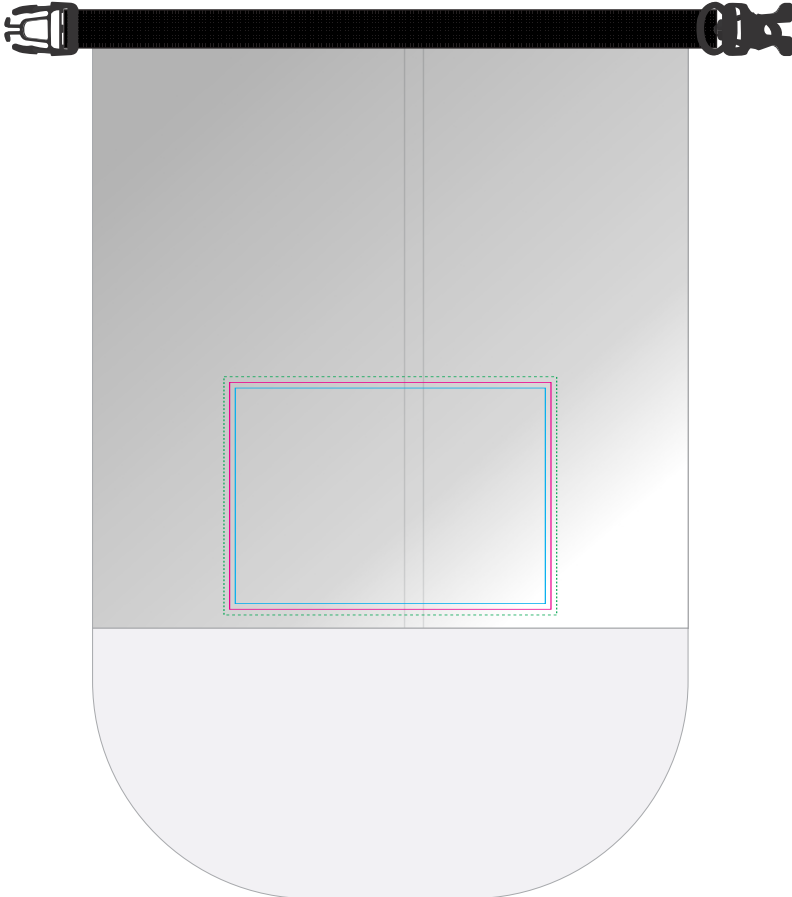

**LL7505 - Ocean 10 Litre Waterproof Bag Clear with Coloured Bottom -**  
White, Orange, Red, Green, Blue, Black

Screen Print  PMS XXXC

Seam runs vertically at the back of item

Digital Vinyl Transfer 

Digital vinyl transfers must have a contour background, this will be supplied on the artwork proof for approval.

BELOW IS 25% OF SIZE

BELOW IS 5% OF SIZE

**Screen**  
Print Area: 170mmL x 120mmH  
Actual print size: xxmmL x xxmmH

**Vinyl Transfer - 3mm bleed/contour background required**  
Print Area: 170mmL x 120mmH  
Actual print size: xxmmL x xxmmH

Print Area for text & copy   
Finished print area   
Bleed Requirement - 3mm 

Screen Print  PMS  
XXXC

Digital Vinyl Transfer 

**Screen**

Print Area: 170mmL x 120mmH

Actual print size: xxmmL x xxmmH

**Vinyl Transfer - 3mm bleed/contour background required**

Print Area: 170mmL x 120mmH

Actual print size: xxmmL x xxmmH

Print Area for text & copy   
Finished print area   
Bleed Requirement - 3mm 