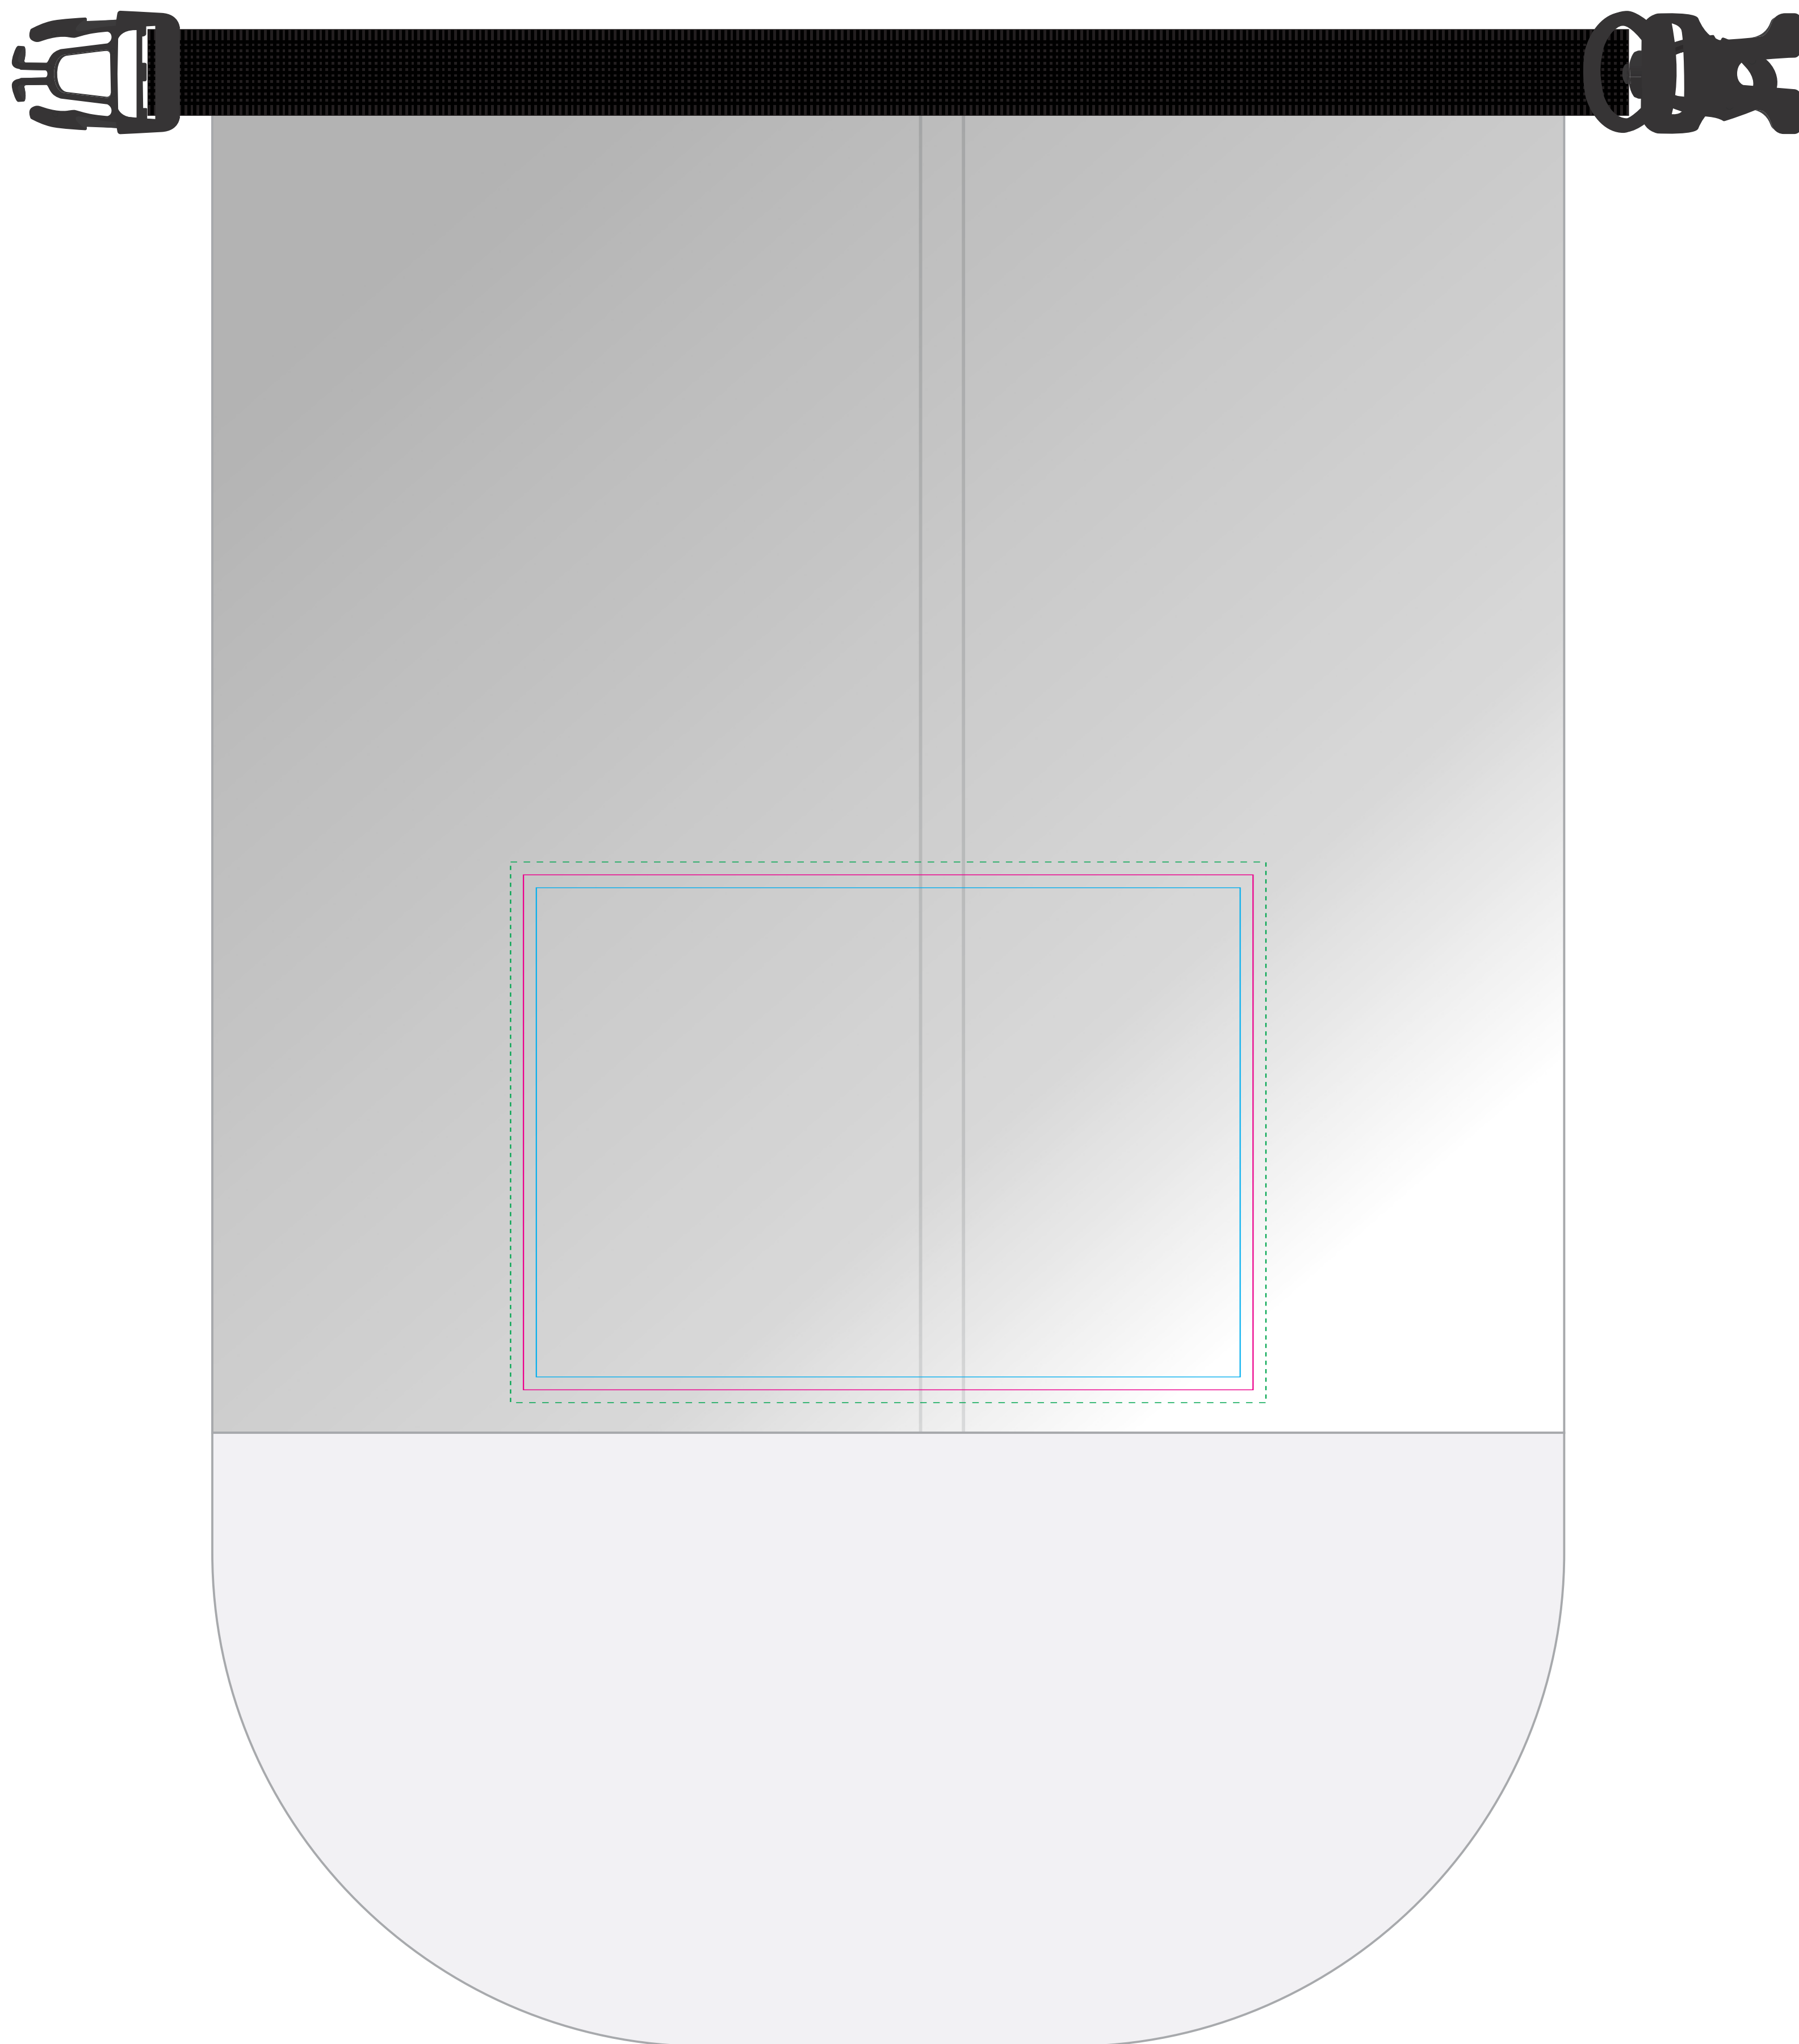

**LL7505 - Ocean 10 Litre Waterproof Bag Clear with Coloured Bottom -**  
White, Orange, Red, Green, Blue, Black

Screen Print  PMS XXXC

Seam runs vertically at the back of item

Digital Vinyl Transfer 

Digital vinyl transfers must have a contour background, this will be supplied on the artwork proof for approval.

BELOW IS 25% OF SIZE

BELOW IS 5% OF SIZE

**Screen**  
Print Area: 170mmL x 120mmH  
Actual print size: xxmmL x xxmmH

**Vinyl Transfer - 3mm bleed/contour background required**  
Print Area: 170mmL x 120mmH  
Actual print size: xxmmL x xxmmH

Print Area for text & copy   
Finished print area   
Bleed Requirement - 3mm 

Screen Print  PMS  
XXXC

Digital Vinyl Transfer 

**Screen**

Print Area: 170mmL x 120mmH

Actual print size: xxmmL x xxmmH

**Vinyl Transfer - 3mm bleed/contour background required**

Print Area: 170mmL x 120mmH

Actual print size: xxmmL x xxmmH

Print Area for text & copy   
Finished print area   
Bleed Requirement - 3mm 