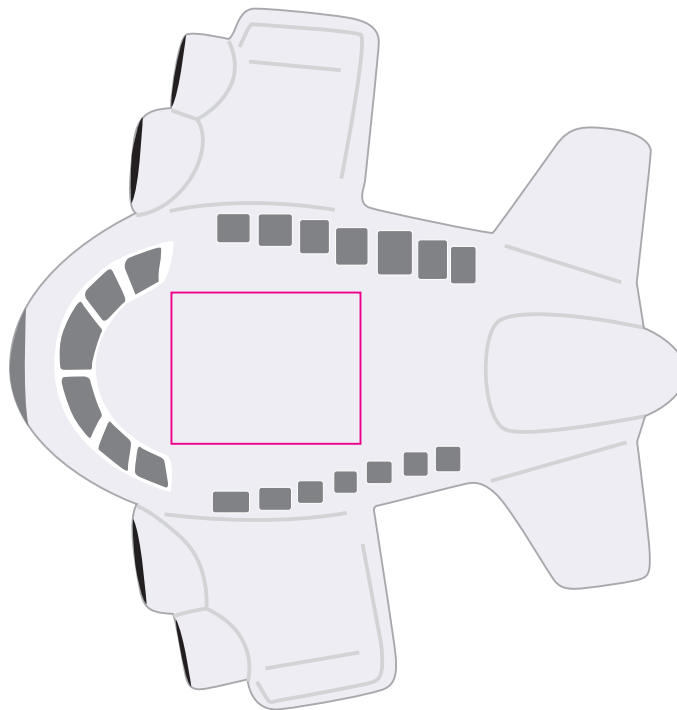

LL747 - Plane Stress Reliever: White/Grey/Black

Pad Print  PMS XXXc

Print Area: 25mmL x 20mmH
Actual print size: xmmL x xmmH

Finished print area 