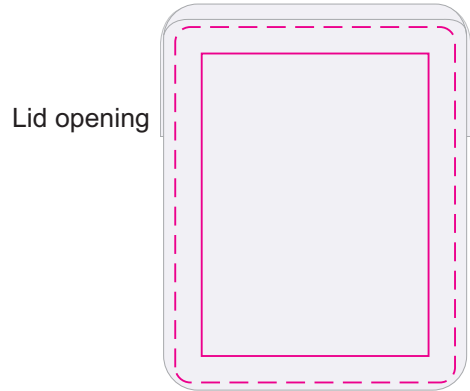

Logo Here

Job # XXXXXX
Cust # XXXX-XC

LL72 - Rectangular Pencil Sharpener - White

Pad Print  PMS XXXc

Digital 

Pad
Print Area: 40mmL x 30mmH
Actual print size: xxmmL x xxmmH

Digital
Print Area: 47mmL x 37mmH
Actual print size: xxmmL x xxmmH

Finished print area - Pad Print 
Finished print area - Digital Print 