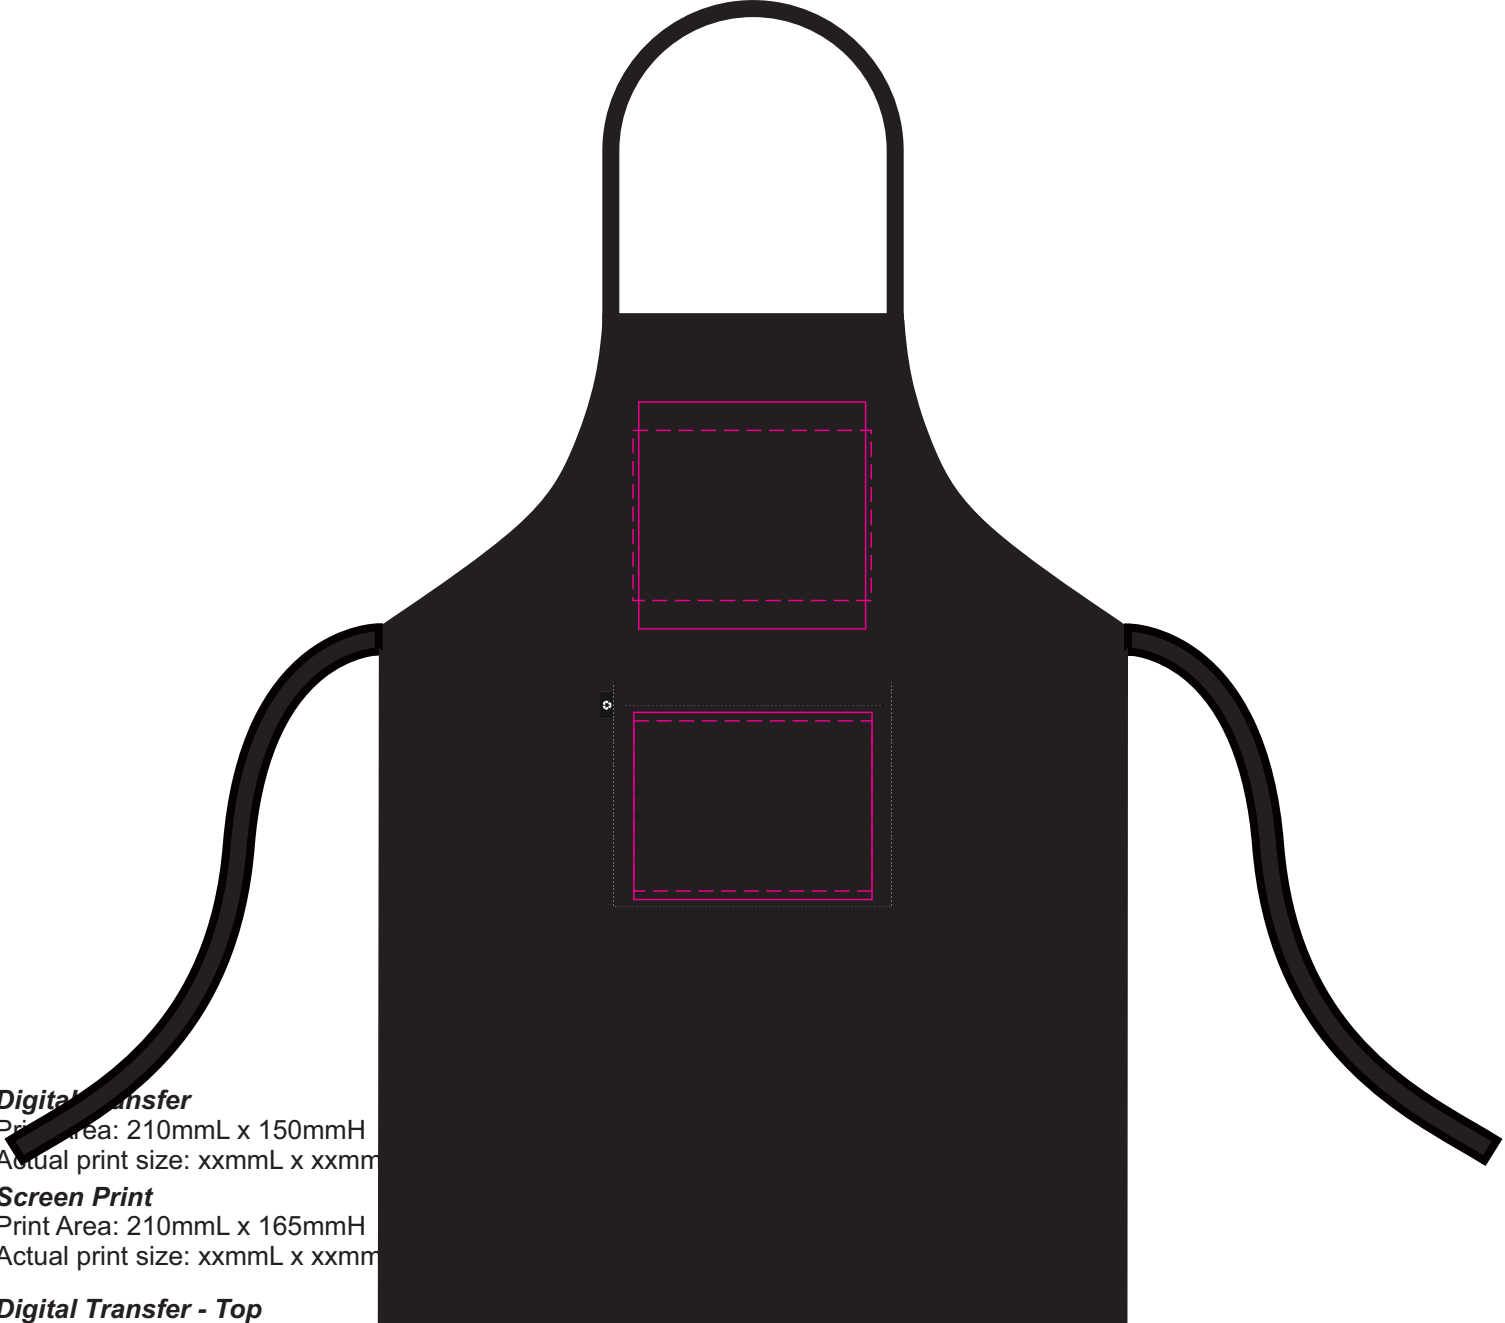

Digital Transfer

Print Area: 210mmL x 150mmH
Actual print size: xxmmL x xxmmH

Screen Print

Print Area: 210mmL x 165mmH
Actual print size: xxmmL x xxmmH

Digital Transfer - Top

Print Area: 210mmL x 150mmH
Actual print size: xxmmL x xxmmH

Screen Print - Top

Print Area: 200mmL x 200mmH
Actual print size: xxmmL x xxmmH

Finished print area - Transfer 
Finished print area - Screen 

Nucolour Transfer

Screen Print

PMS
XXXc

Pocket at 100% of size

Apron at 10% of actual size

Digital Transfer - Pocket

Print Area: 210mmL x 150mmH

Actual print size: xxmmL x xxmmH

Screen Print - Pocket

Print Area: 210mmL x 165mmH

Actual print size: xxmmL x xxmmH

Finished print area - Transfer

Finished print area - Screen

Apron at 20% of actual size

100% of actual size

Digital Transfer - Top

Print Area: 210mmL x 150mmH

Actual print size: xxmmL x xxmmH

Screen Print - Top

Print Area: 200mmL x 200mmH

Actual print size: xxmmL x xxmmH