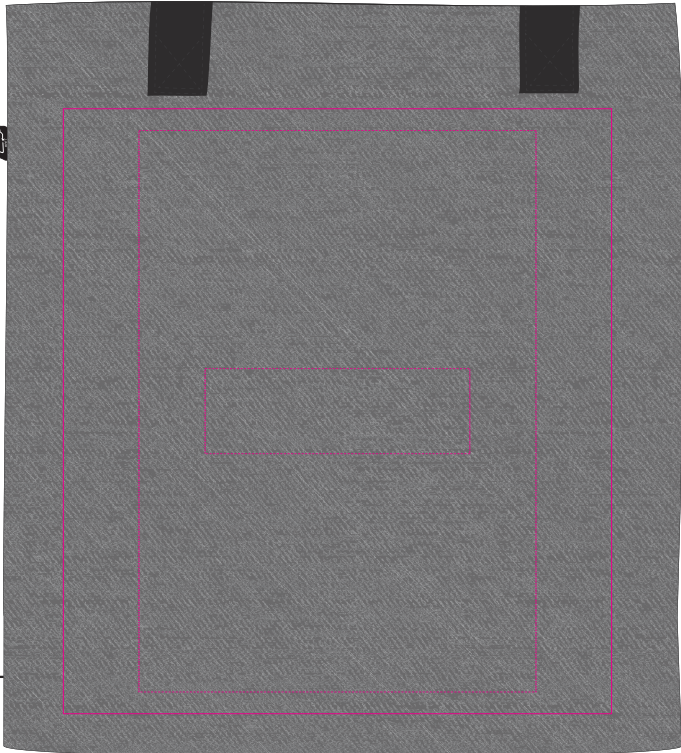

LL7037 Montana RPET Felt Tote Bag - Grey/Black

Screen Print  PMS XXXc

Nucolour Transfer 

IMPORTANT

Screen Print colours will be muted due to material.

Below is 25% of actual size

**Screen**  
Print Area: 290mmL x 320mmH  
Actual print size: xxmmL x xxmmH

**Digital Transfer - Large**  
Print Area: 210mmL x 297mmH  
Actual print size: xxmmL x xxmmH

**Digital Transfer - Small**  
Print Area: 140mmL x 45mmH  
Actual print size: xxmmL x xxmmH

Finished print area - Screen   
Finished print area - Transfer 

**Screen**

Print Area: 290mmL x 320mmH

Actual print size: xxmmL x xxmmH

**Digital Transfer - Large**

Print Area: 210mmL x 297mmH

Actual print size: xxmmL x xxmmH

**Digital Transfer - Small**

Print Area: 140mmL x 45mmH

Actual print size: xxmmL x xxmmH

Finished print area - *Screen* ———  
Finished print area - *Transfer* - - - -