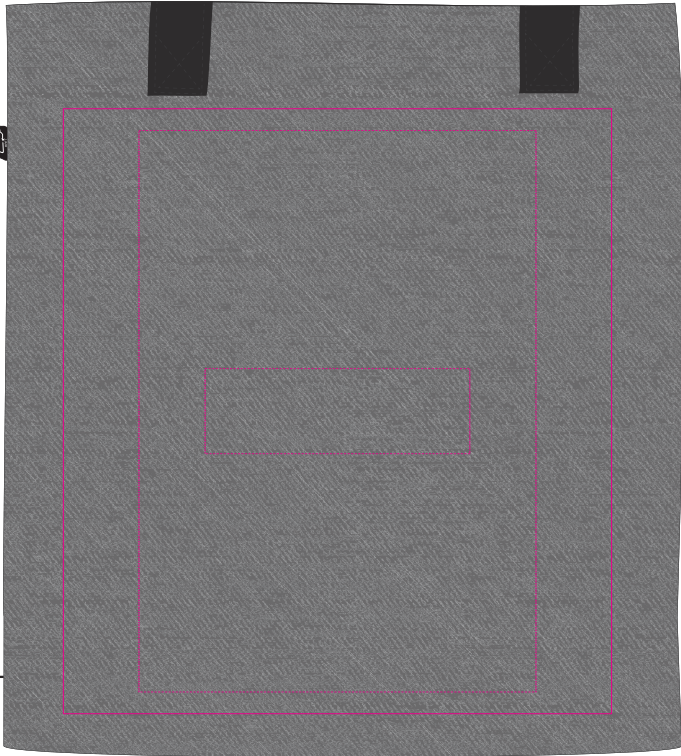

LL7037 Montana RPET Felt Tote Bag - Grey/Black

Screen Print  PMS XXXc

Nucolour Transfer 

IMPORTANT
Screen Print colours will be muted due to material.

Below is 25% of actual size

Screen
Print Area: 290mmL x 320mmH
Actual print size: xxmmL x xxmmH

Digital Transfer - Large
Print Area: 210mmL x 297mmH
Actual print size: xxmmL x xxmmH

Digital Transfer - Small
Print Area: 140mmL x 45mmH
Actual print size: xxmmL x xxmmH

Finished print area - Screen 
Finished print area - Transfer 

Screen

Print Area: 290mmL x 320mmH

Actual print size: xxmmL x xxmmH

Digital Transfer - Large

Print Area: 210mmL x 297mmH

Actual print size: xxmmL x xxmmH

Digital Transfer - Small

Print Area: 140mmL x 45mmH

Actual print size: xxmmL x xxmmH

Finished print area - *Screen* ———
Finished print area - *Transfer* - - - -

Film (Screen)

Full Colour Design at 100% size.

White Layer.

Full Colour Design at 100% size.

White Layer.