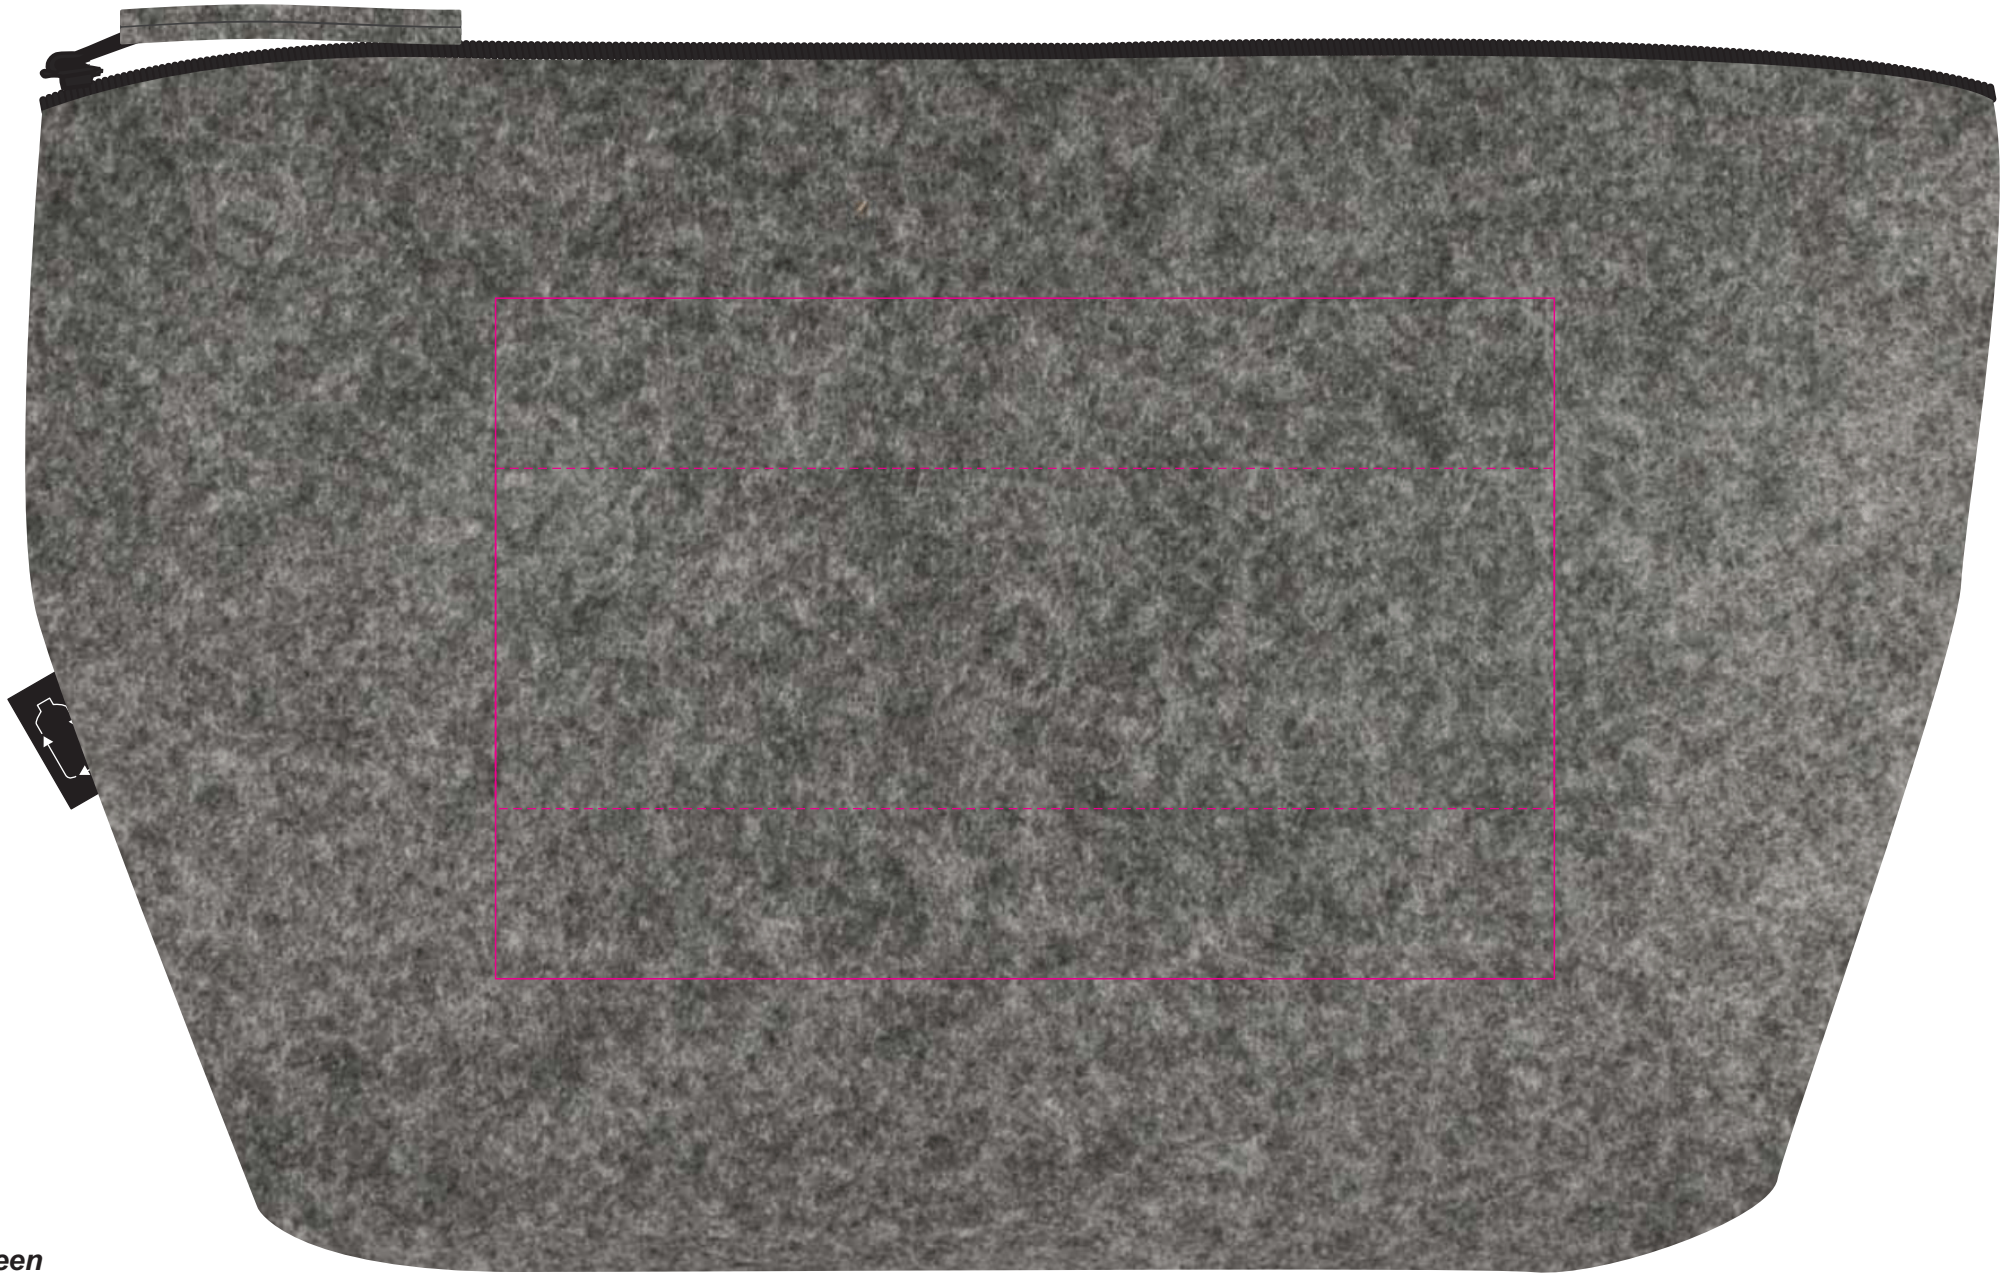

Logo Here

Job # XXXXXX  
Cust # XXXX-XC

**LL7031 Montana RPET Felt Cosmetic Bag - Grey/Black**

Screen Print  PMS XXXc

Nucolour Transfer 

**IMPORTANT**

Screen Print colours will be muted due to material.

**Below is 50% of actual size**

**Screen**

Print Area: 140mmL x 90mmH  
Actual print size: xxmmL x xxmmH

**Digital Transfer**

Print Area: 140mmL x 45mmH  
Actual print size: xxmmL x xxmmH

Finished print area - Screen   
Finished print area - Transfer 

**Screen**

Print Area: 140mmL x 90mmH  
Actual print size: xxmmL x xxmmH

**Digital Transfer**

Print Area: 140mmL x 45mmH  
Actual print size: xxmmL x xxmmH

Finished print area - Screen ————  
Finished print area - Transfer - - - - -

***Film (Screen)***

***Full Colour Design at 100% size.***

***White Layer.***