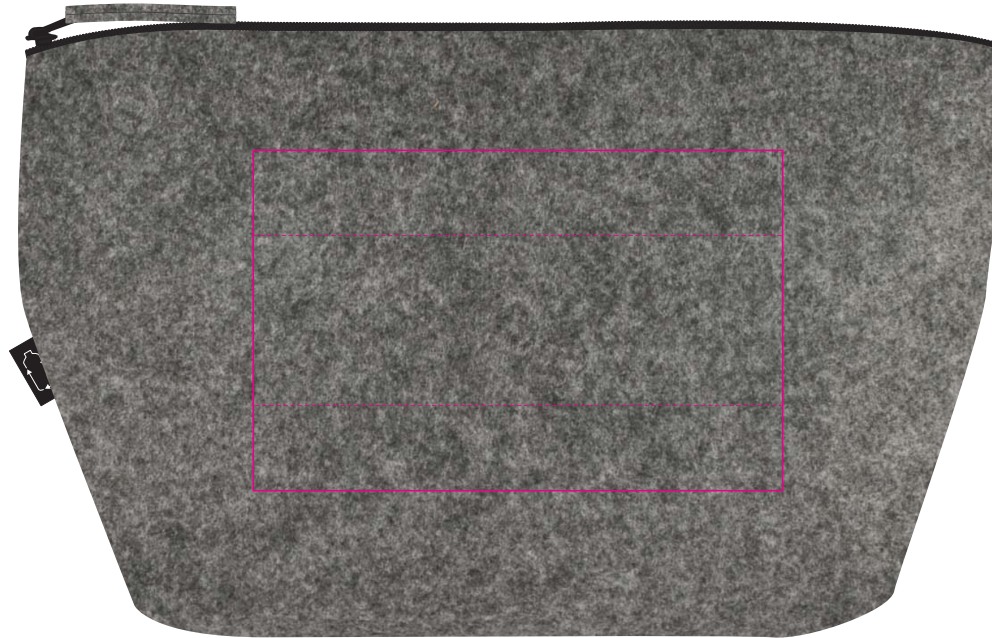

Logo Here

Job # XXXXXX  
Cust # XXXX-XC

**LL7031 Montana RPET Felt Cosmetic Bag - Grey/Black**

Screen Print  PMS XXXc

Nucolour Transfer 

**IMPORTANT**

Screen Print colours will be muted due to material.

**Below is 50% of actual size**

**Screen**

Print Area: 140mmL x 90mmH  
Actual print size: xxmmL x xxmmH

**Digital Transfer**

Print Area: 140mmL x 45mmH  
Actual print size: xxmmL x xxmmH

Finished print area - Screen   
Finished print area - Transfer 

**Screen**

Print Area: 140mmL x 90mmH  
Actual print size: xxmmL x xxmmH

**Digital Transfer**

Print Area: 140mmL x 45mmH  
Actual print size: xxmmL x xxmmH

Finished print area - Screen ————  
Finished print area - Transfer - - - - -

***Film (Screen)***

***Full Colour Design at 100% size.***

***White Layer.***