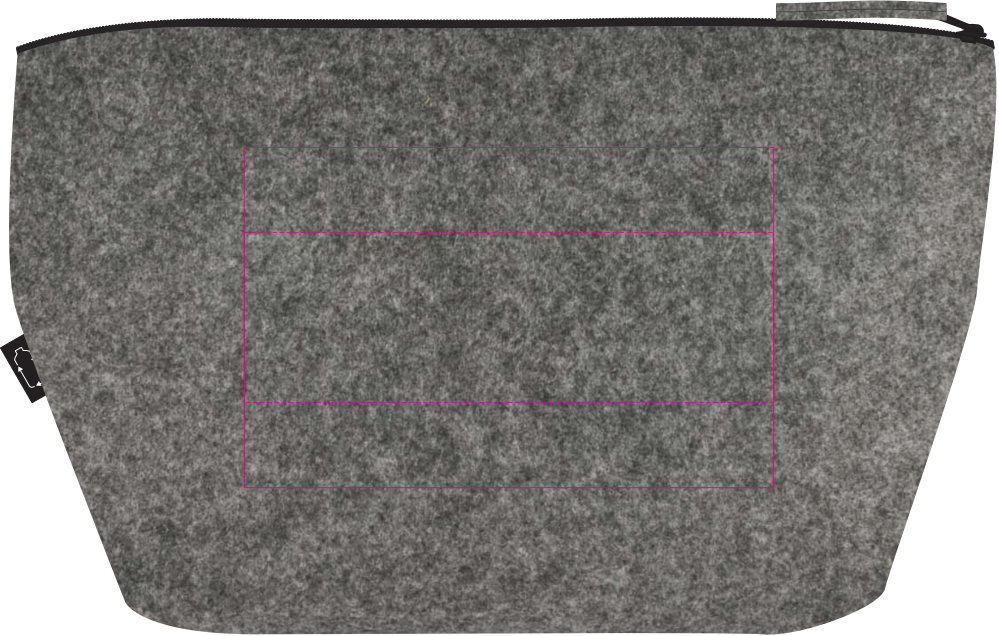

Logo Here

Job # XXXXXX
Cust # XXXX-XC

LL7031 Montana RPET Felt Cosmetic Bag - Grey/Black

Screen Print  PMS XXXc

Nucolour Transfer 

IMPORTANT

Screen Print colours will be muted due to material.

Below is 50% of actual size

Screen
Print Area: 140mmL x 90mmH
Actual print size: xxmmL x xxmmH

Digital Transfer
Print Area: 140mmL x 45mmH
Actual print size: xxmmL x xxmmH

Finished print area - Screen 
Finished print area - Transfer 

Screen

Print Area: 140mmL x 90mmH

Actual print size: xxmmL x xxmmH

Digital Transfer

Print Area: 140mmL x 45mmH

Actual print size: xxmmL x xxmmH

Finished print area - Screen 
Finished print area - Transfer 

Film (Screen)

Full Colour Design at 100% size.

White Layer.