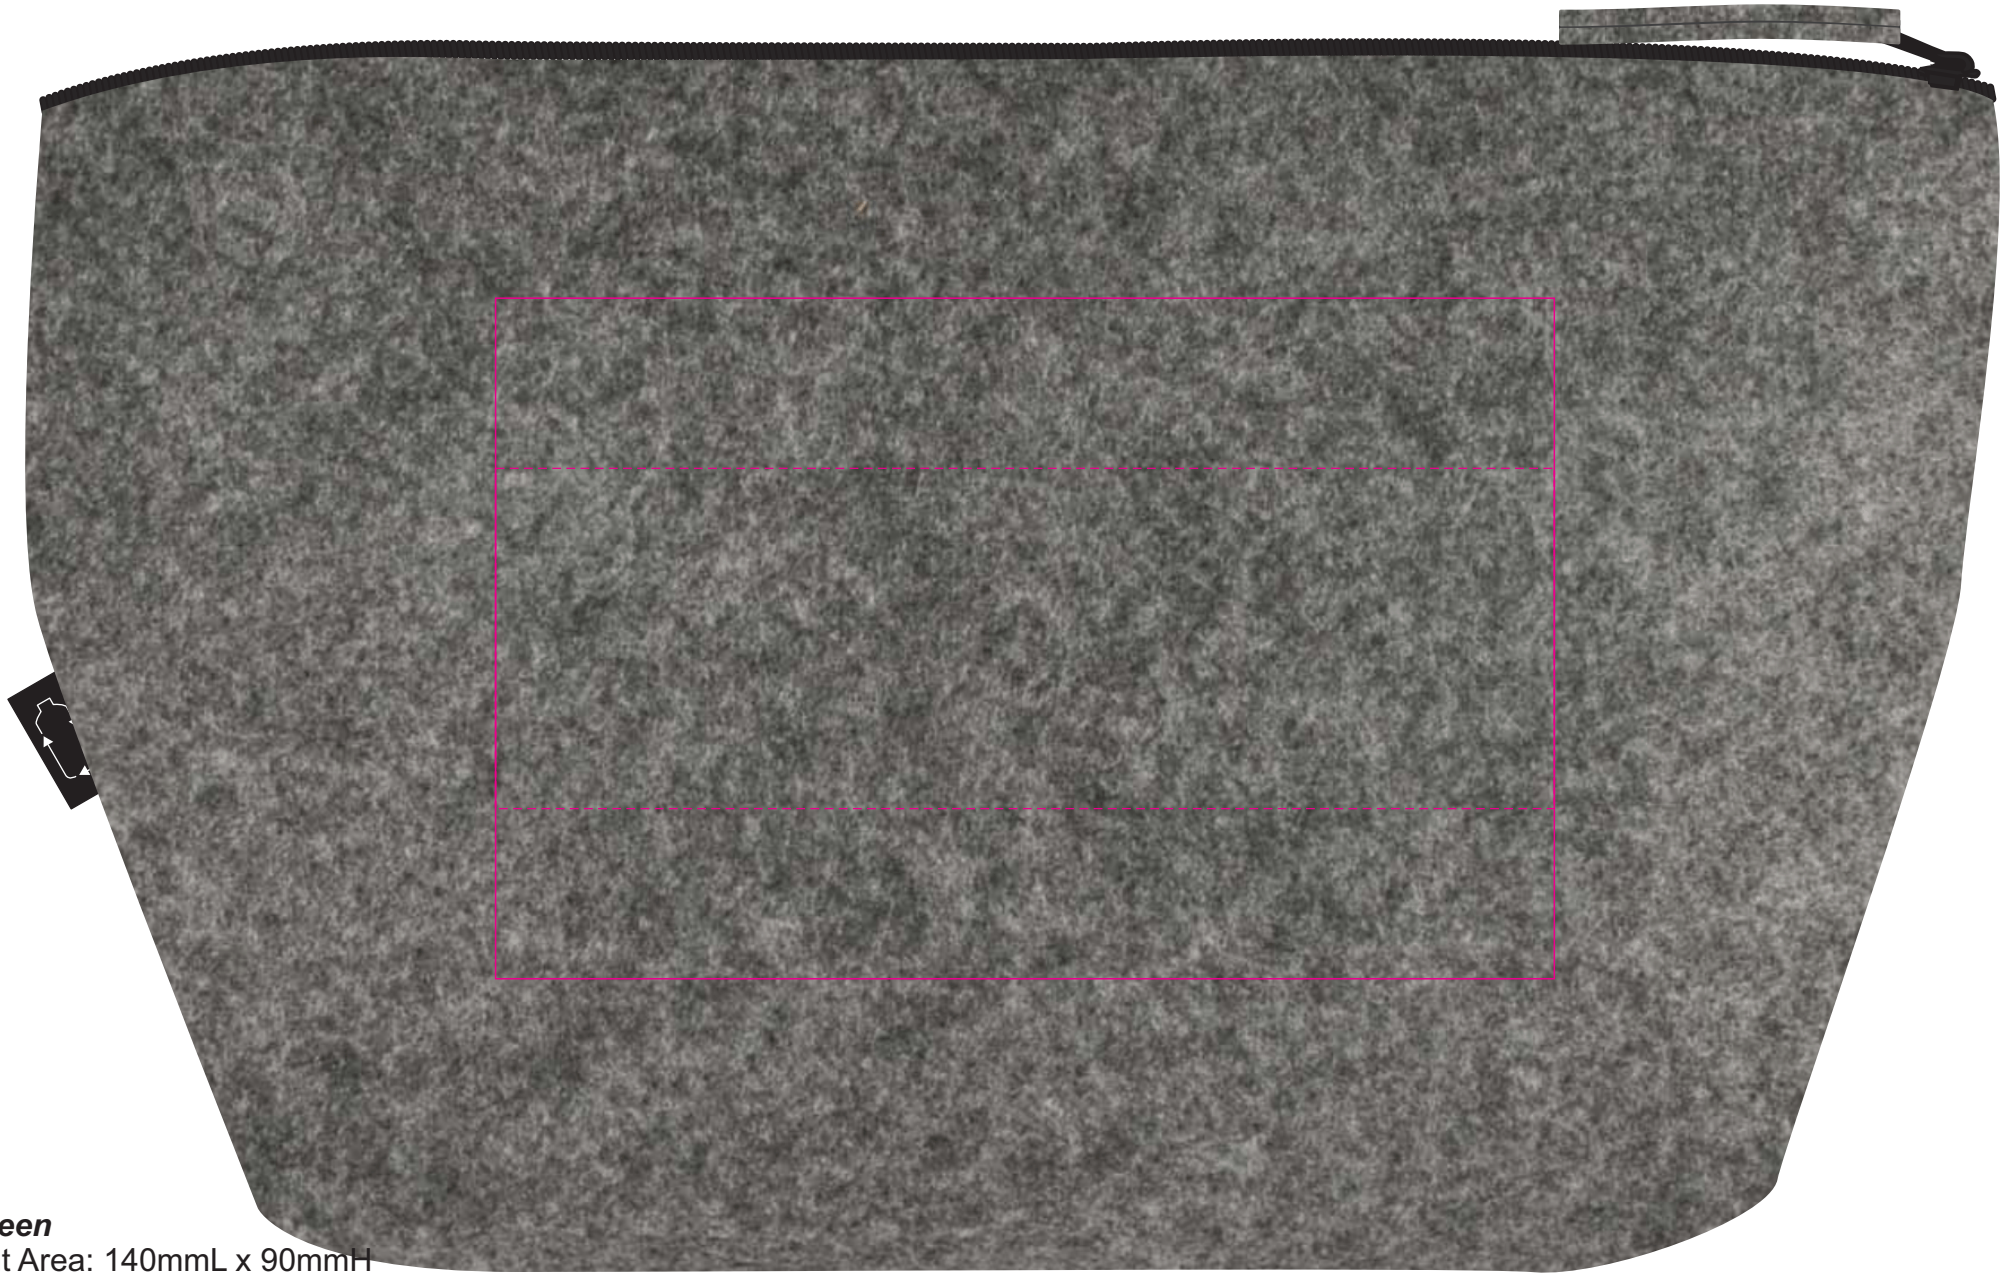

Logo Here

Job # XXXXXX
Cust # XXXX-XC

LL7031 Montana RPET Felt Cosmetic Bag - Grey/Black

Screen Print  PMS XXXc

Nucolour Transfer 

IMPORTANT

Screen Print colours will be muted due to material.

Below is 50% of actual size

Screen
Print Area: 140mmL x 90mmH
Actual print size: xxmmL x xxmmH

Digital Transfer
Print Area: 140mmL x 45mmH
Actual print size: xxmmL x xxmmH

Finished print area - Screen 
Finished print area - Transfer 

Screen

Print Area: 140mmL x 90mmH

Actual print size: xxmmL x xxmmH

Digital Transfer

Print Area: 140mmL x 45mmH

Actual print size: xxmmL x xxmmH

Finished print area - Screen 
Finished print area - Transfer 

Film (Screen)

Full Colour Design at 100% size.

White Layer.