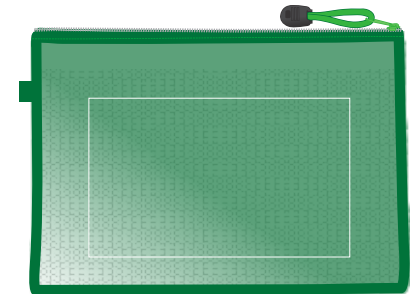

**LL7025 - Esprit A4 Pouch - Blue, Clear, Green & Red**

Screen Print

Item has a textured surface

Showing at approx 40% of size

**Screen Print**

Print Area: 230mmL x 140mmH

Actual print size: xxmmL x xxmmH

Finished Screen print area 

**Screen Print**  
Print Area: 230mmL x 140mmH  
Actual print size: xxmmL x xxmmH

Finished Screen print area 