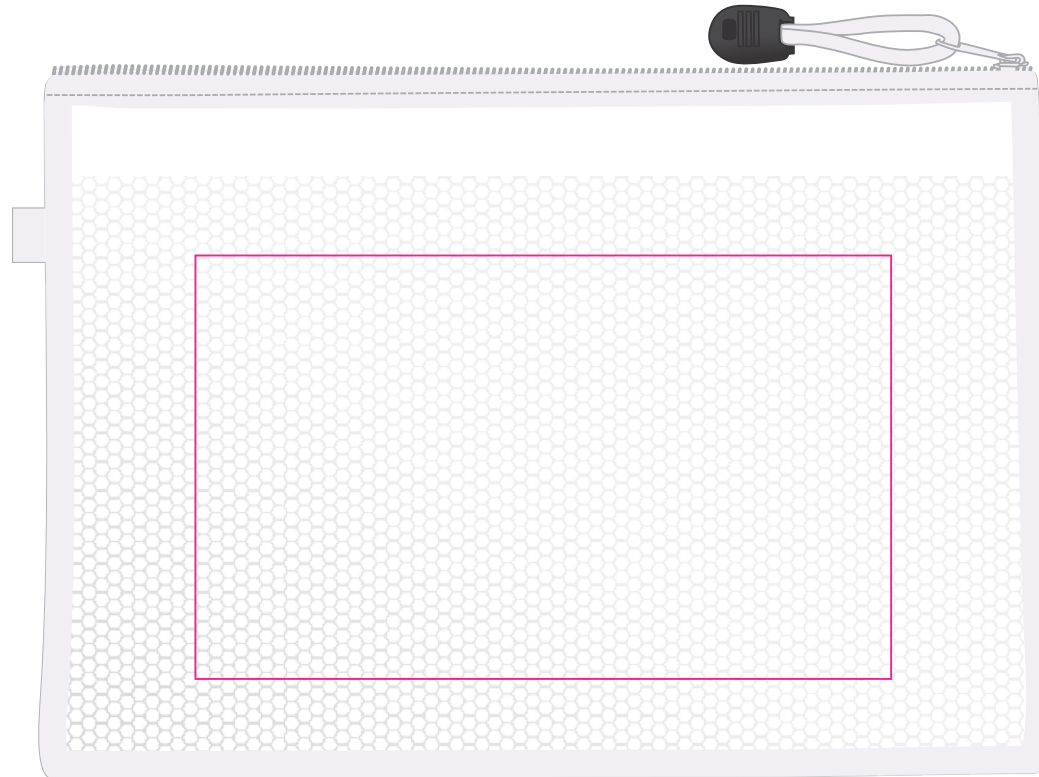

**LL7025 - Esprit A4 Pouch - Blue, Clear, Green & Red**

Screen Print

Item has a textured surface

Showing at approx 40% of size

**Screen Print**

Print Area: 230mmL x 140mmH

Actual print size: xxmmL x xxmmH

Finished Screen print area 

**Screen Print**  
Print Area: 230mmL x 140mmH  
Actual print size: xxmmL x xxmmH

Finished Screen print area 