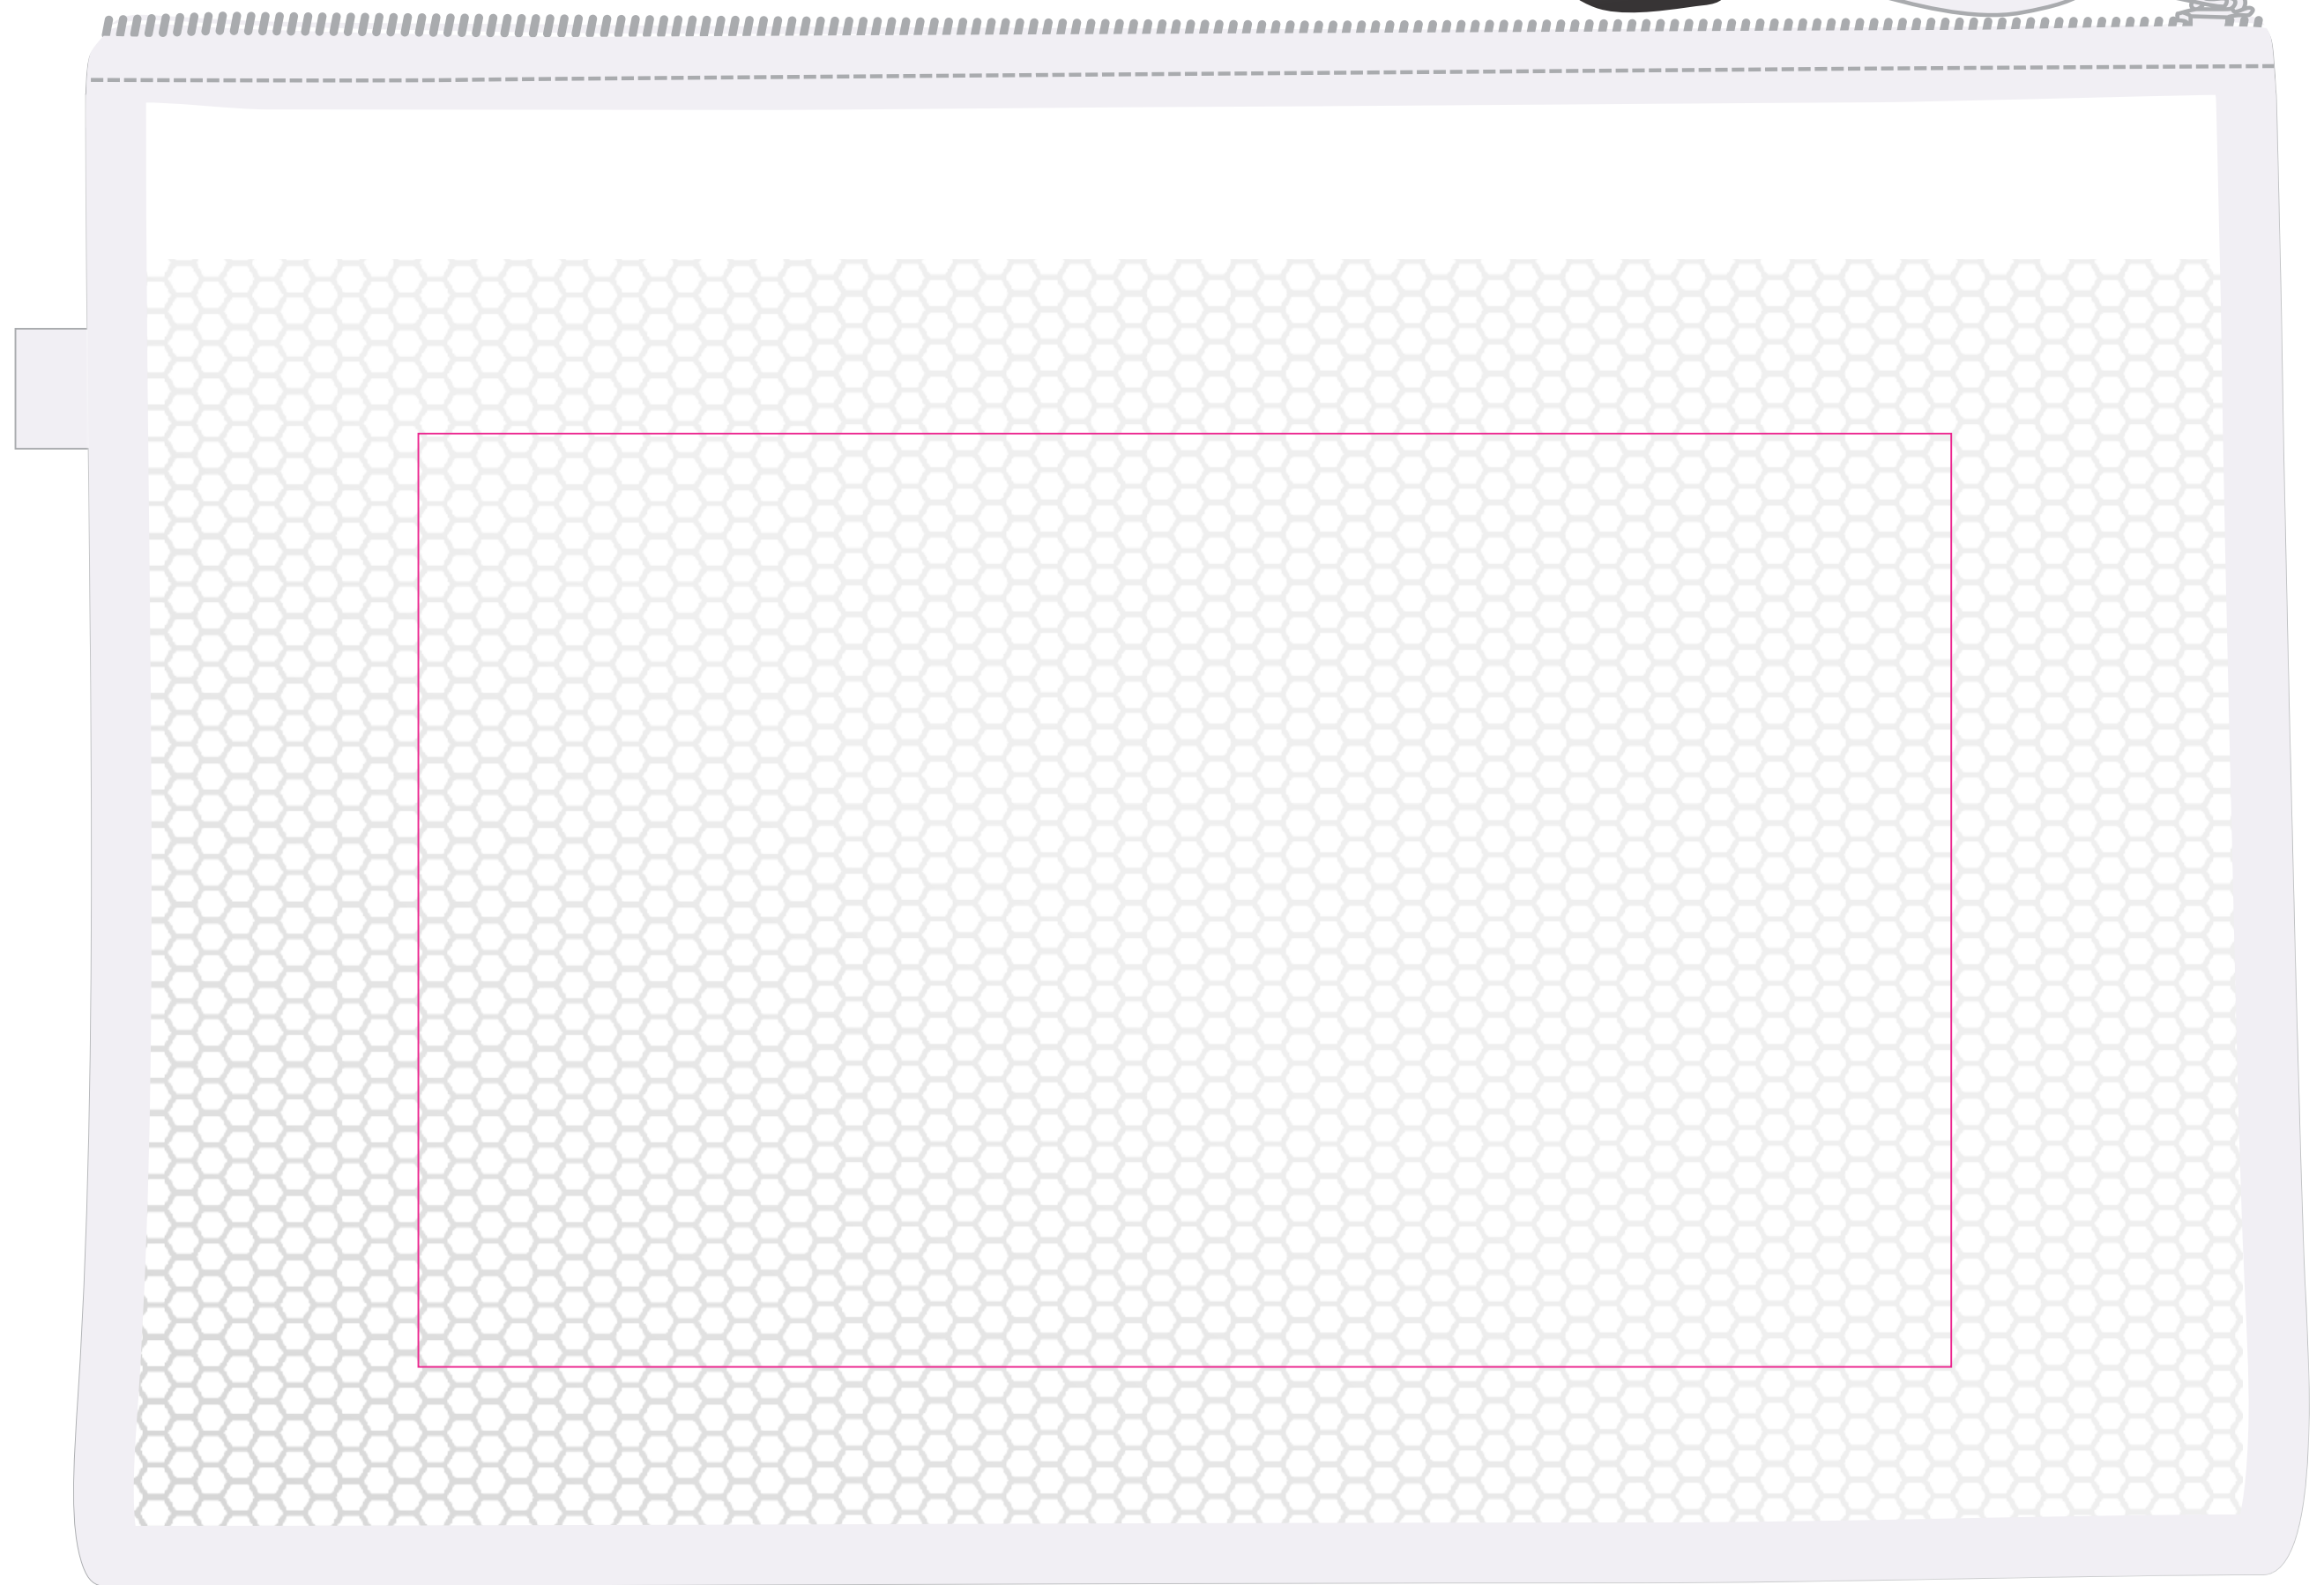

**LL7025 - Esprit A4 Pouch - Blue, Clear, Green & Red**

Screen Print

Item has a textured surface

Showing at approx 40% of size

**Screen Print**

Print Area: 230mmL x 140mmH

Actual print size: xxmmL x xxmmH

Finished Screen print area 

**Screen Print**  
Print Area: 230mmL x 140mmH  
Actual print size: xxmmL x xxmmH

Finished Screen print area 