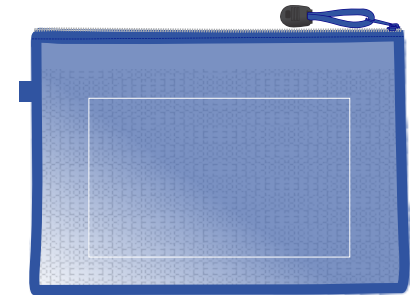

**LL7025 - Esprit A4 Pouch - Blue, Clear, Green & Red**

Screen Print

Item has a textured surface

Showing at approx 40% of size

**Screen Print**

Print Area: 230mmL x 140mmH

Actual print size: xxmmL x xxmmH

Finished Screen print area 

**Screen Print**  
Print Area: 230mmL x 140mmH  
Actual print size: xxmmL x xxmmH

Finished Screen print area 