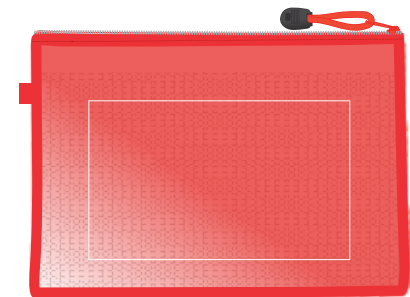

**LL7025 - Esprit A4 Pouch - Blue, Clear, Green & Red**

Screen Print

Item has a textured surface

Showing at approx 40% of size

**Screen Print**

Print Area: 230mmL x 140mmH

Actual print size: xxmmL x xxmmH

Finished Screen print area 

**Screen Print**  
Print Area: 230mmL x 140mmH  
Actual print size: xxmmL x xxmmH

Finished Screen print area 