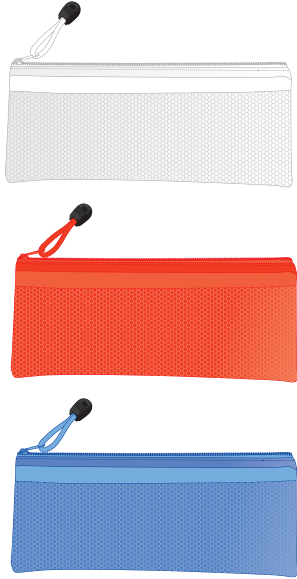

Logo Here

Job # XXXXXX
Cust # XXXX-XC

LL7023 - Cherish Pencil Case - Clear, Red & Blue

Screen Print  PMS XXXc

CMYK Label 

Showing at approx 40% of size

Screen Print
Print Area: 180mmL x 65mmH
Actual print size: xxmmL x xxmmH

Finished Screen print area 

Label
Print Area: 71mm Diameter or 138mmL x 50mmH
Actual print size: xxmmL x xxmmH

Max print area for copy & text 
Finished print area 
Bleed line 

Screen Print  PMS
XXXc

Screen Print
Print Area: 180mmL x 65mmH
Actual print size: xxmmL x xxmmH

Finished Screen print area 

CMYK Label 

Label
Print Area: 71mm Diameter or 138mmL x 50mmH
Actual print size: xxmmL x xxmmH

Max print area for copy & text 
Finished print area 
Bleed line 