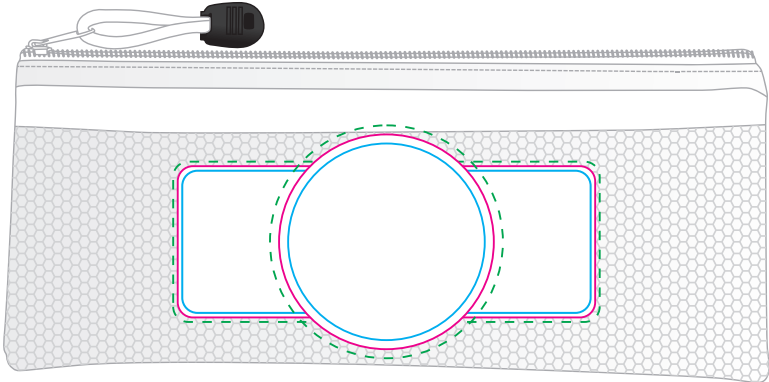

Logo Here

Job # XXXXXX
Cust # XXXX-XC

LL7023 - Cherish Pencil Case - Clear, Red & Blue

Screen Print  PMS XXXc

CMYK Label 

Showing at approx 40% of size

Screen Print
Print Area: 180mmL x 65mmH
Actual print size: xxmmL x xxmmH

Finished Screen print area 

Label
Print Area: 71mm Diameter or 138mmL x 50mmH
Actual print size: xxmmL x xxmmH

Max print area for copy & text 
Finished print area 
Bleed line 

Screen Print  PMS
XXXc

Screen Print
Print Area: 180mmL x 65mmH
Actual print size: xxmmL x xxmmH

Finished Screen print area 

CMYK Label 

Label
Print Area: 71mm Diameter or 138mmL x 50mmH
Actual print size: xxmmL x xxmmH

Max print area for copy & text 
Finished print area 
Bleed line 