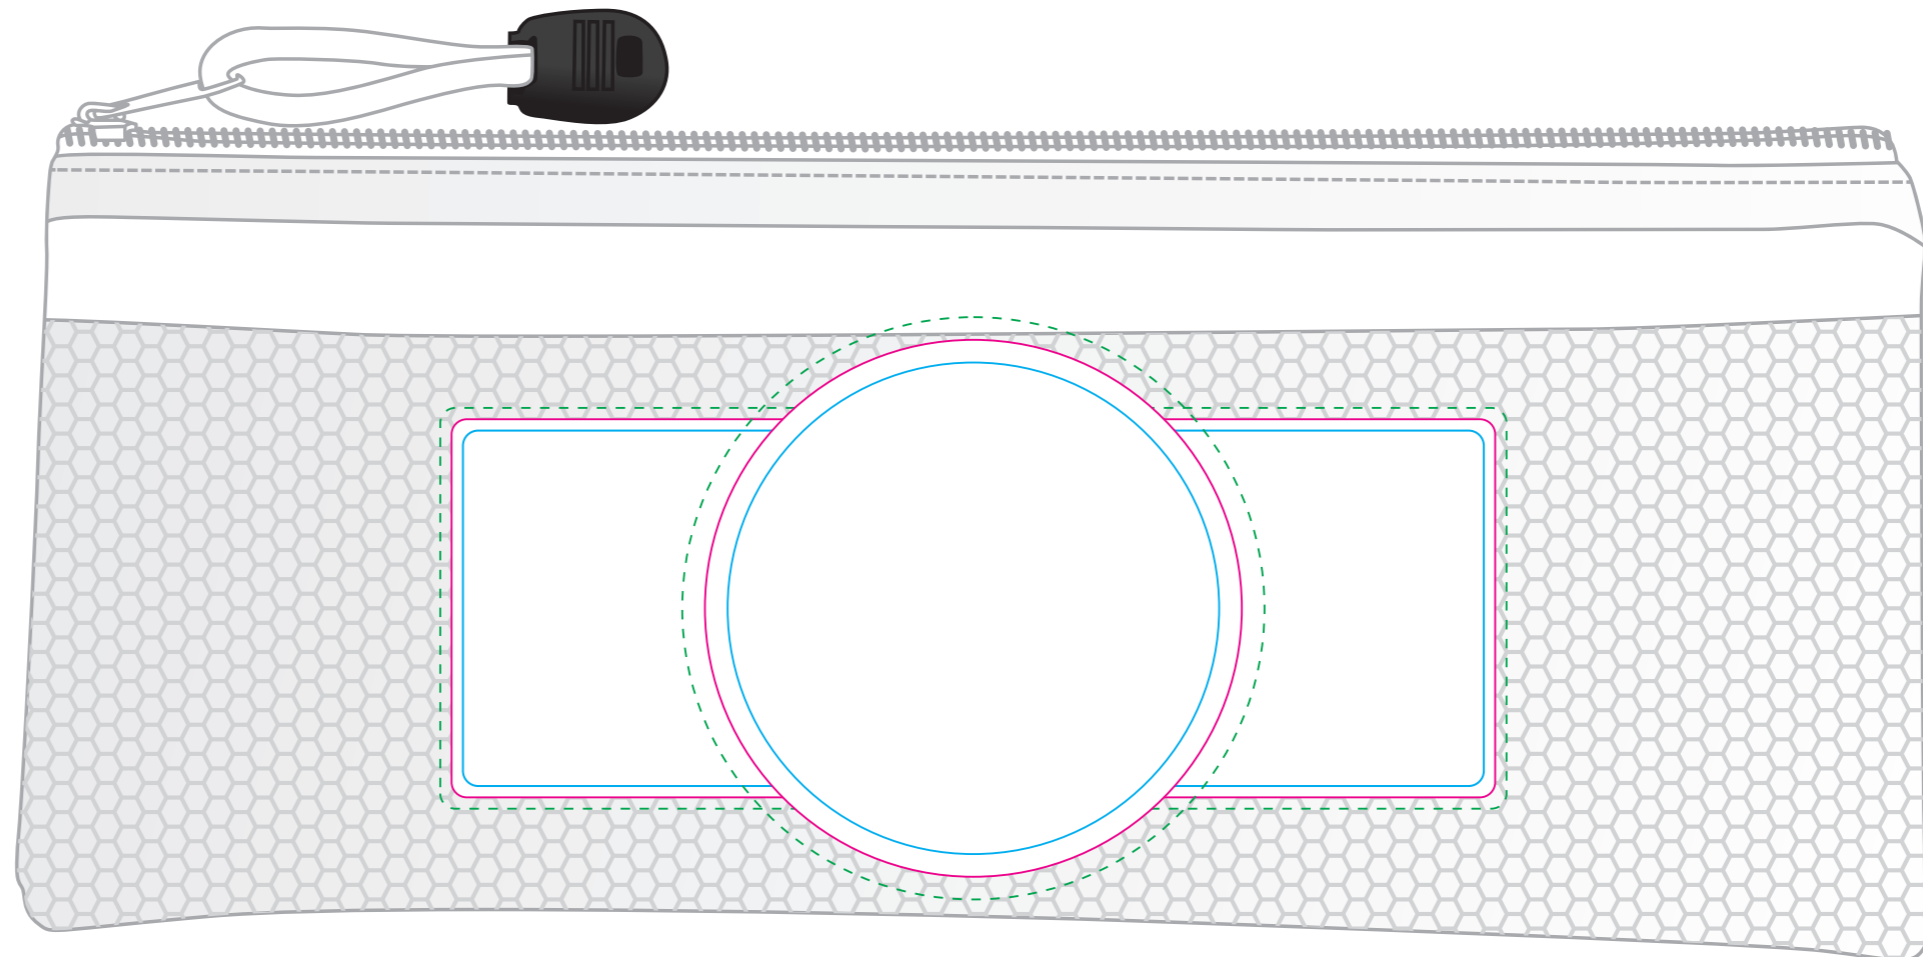

Logo Here

Job # XXXXXX
Cust # XXXX-XC

LL7023 - Cherish Pencil Case - Clear, Red & Blue

Screen Print  PMS XXXc

CMYK Label 

Showing at approx 40% of size

Screen Print
Print Area: 180mmL x 65mmH
Actual print size: xxmmL x xxmmH

Finished Screen print area 

Label
Print Area: 71mm Diameter or 138mmL x 50mmH
Actual print size: xxmmL x xxmmH

Max print area for copy & text 
Finished print area 
Bleed line 

Screen Print  PMS
XXXc

Screen Print
Print Area: 180mmL x 65mmH
Actual print size: xxmmL x xxmmH

Finished Screen print area 

CMYK Label 

Label
Print Area: 71mm Diameter or 138mmL x 50mmH
Actual print size: xxmmL x xxmmH

Max print area for copy & text 
Finished print area 
Bleed line 