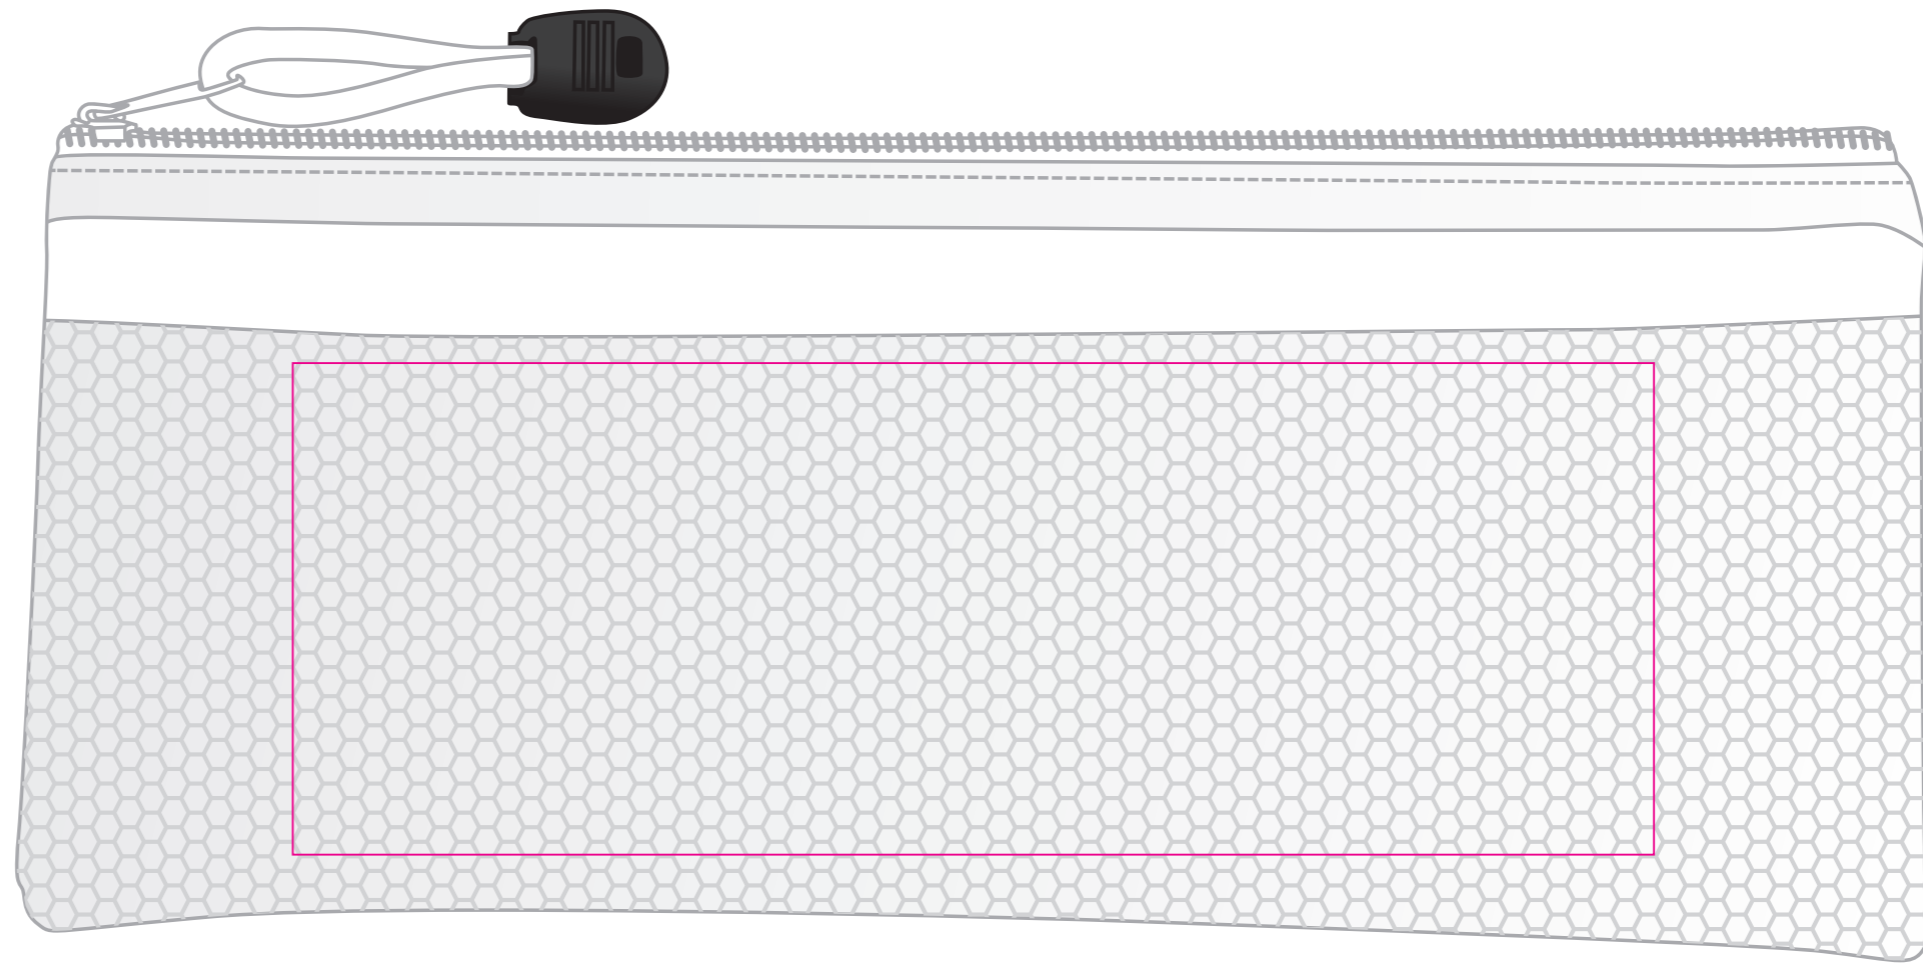

Logo Here

Job # XXXXXX
Cust # XXXX-XC

LL7023 - Cherish Pencil Case - Clear, Red & Blue

Screen Print  PMS XXXc

CMYK Label 

Showing at approx 40% of size

Screen Print
Print Area: 180mmL x 65mmH
Actual print size: xxmmL x xxmmH

Finished Screen print area 

Label
Print Area: 71mm Diameter or 138mmL x 50mmH
Actual print size: xxmmL x xxmmH

Max print area for copy & text 
Finished print area 
Bleed line 

Screen Print  PMS
XXXc

Screen Print
Print Area: 180mmL x 65mmH
Actual print size: xxmmL x xxmmH

Finished Screen print area 

CMYK Label 

Label
Print Area: 71mm Diameter or 138mmL x 50mmH
Actual print size: xxmmL x xxmmH

Max print area for copy & text 
Finished print area 
Bleed line 