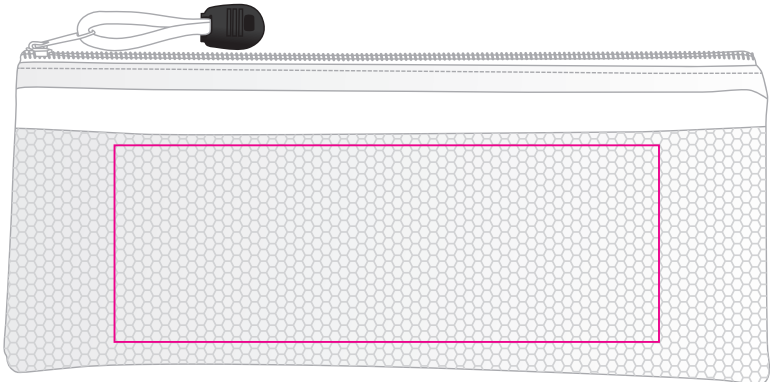

Logo Here

Job # XXXXXX
Cust # XXXX-XC

LL7023 - Cherish Pencil Case - Clear, Red & Blue

Screen Print  PMS XXXc

CMYK Label 

Showing at approx 40% of size

Screen Print
Print Area: 180mmL x 65mmH
Actual print size: xxmmL x xxmmH

Finished Screen print area 

Label
Print Area: 71mm Diameter or 138mmL x 50mmH
Actual print size: xxmmL x xxmmH

Max print area for copy & text 
Finished print area 
Bleed line 

Screen Print  PMS
XXXc

Screen Print
Print Area: 180mmL x 65mmH
Actual print size: xxmmL x xxmmH

Finished Screen print area 

CMYK Label 

Label
Print Area: 71mm Diameter or 138mmL x 50mmH
Actual print size: xxmmL x xxmmH

Max print area for copy & text 
Finished print area 
Bleed line 