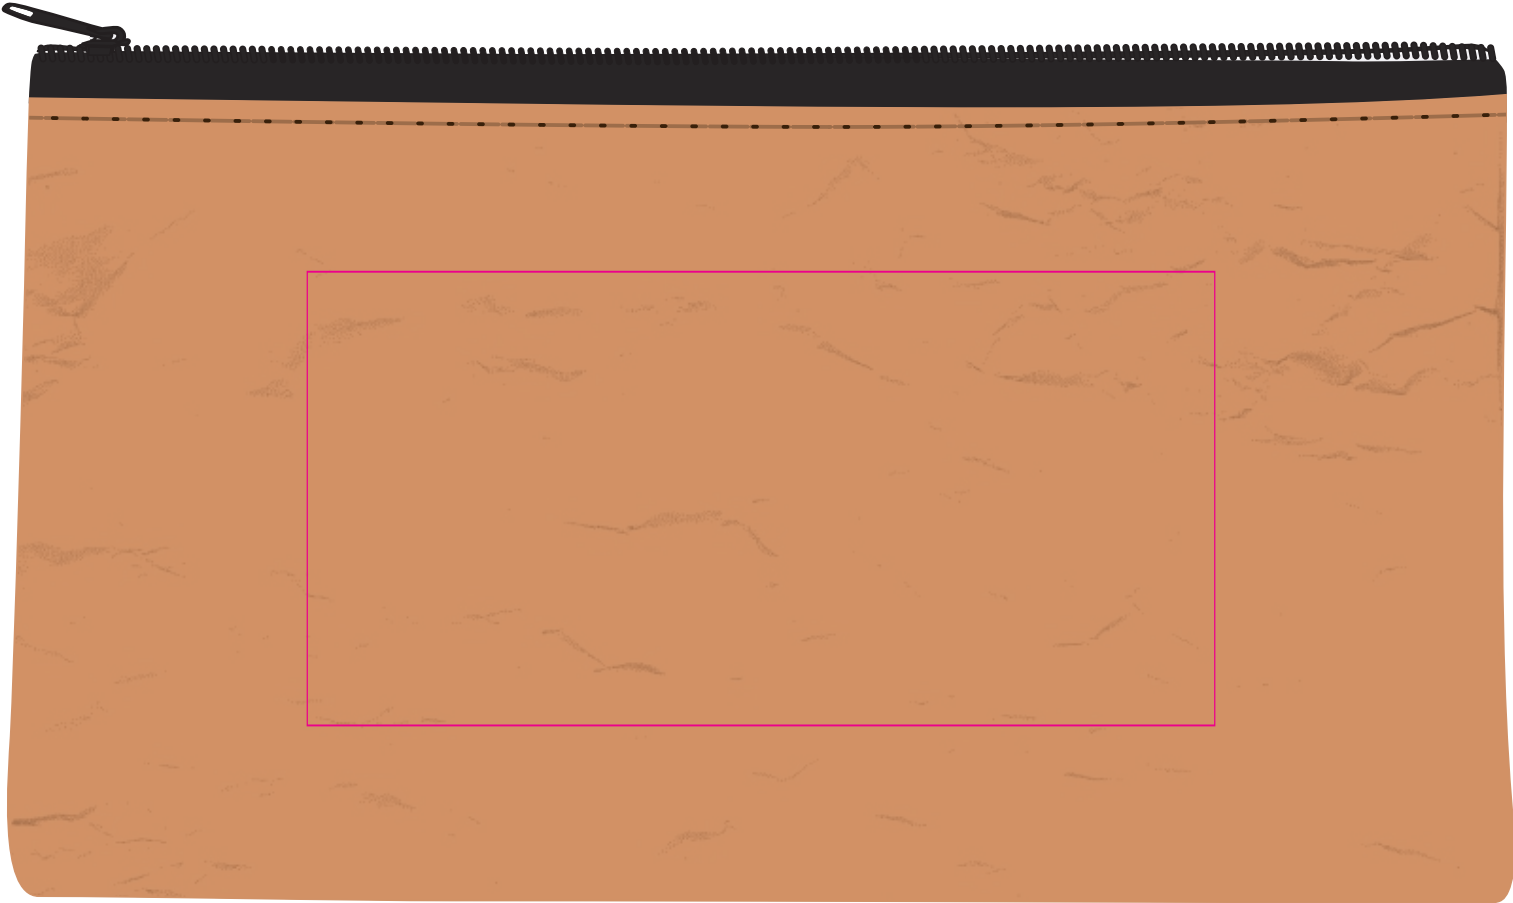

Logo Here

Job # XXXXXX  
Cust # XXXX-XC

**LL7014 - Echo Kraft Pouch - Natural**

Screen Print  PMS XXXc

Due to the nature of the material, exact PMS matches cannot be guaranteed.

**Screen Print**  
Print Area: 120mmL x 60mmH  
Actual print size: xxmmL x xxmmH

Finished print area 