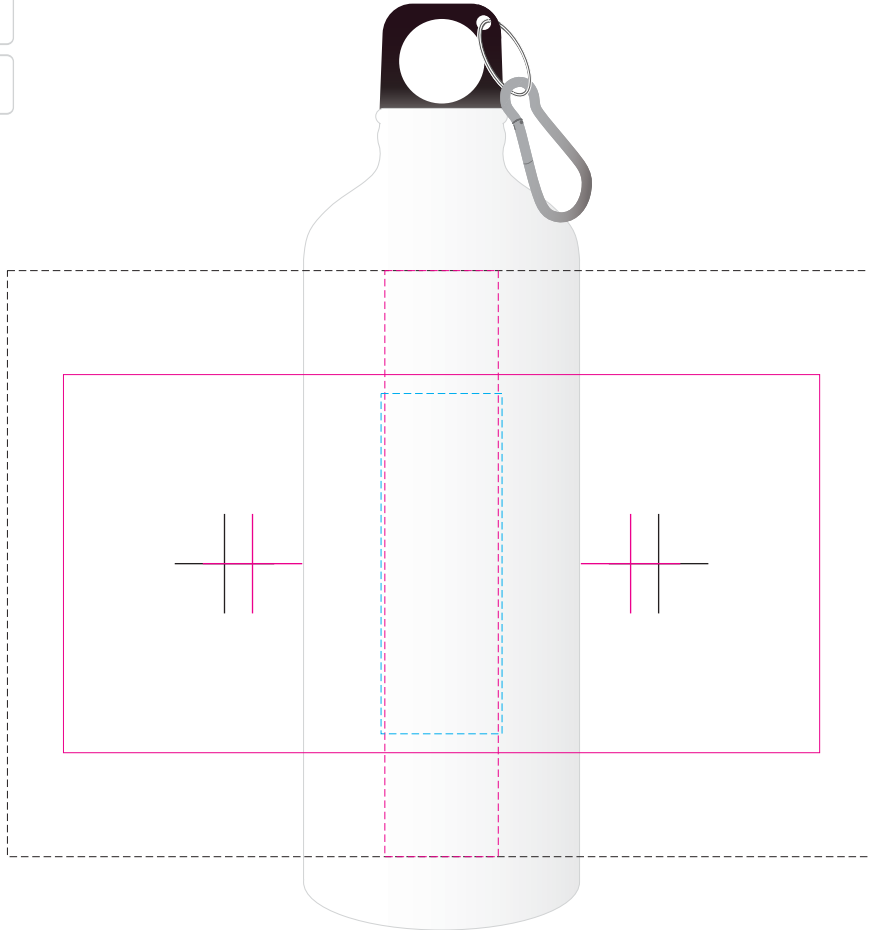

LL6996 - Gelato Aluminium Sports Bottle 750mL - Matte White, Yellow, Orange, Red, Light Green, Teal, Light Blue, Dark Blue, Navy Blue, Black or Gloss Silver

- Screen Print PMS XXXc
- Roll Print PMS XXXc
- CMYK Direct Digital C M Y K
- Rotary Digital C M Y K
- Laser Engrave 

Below showing at 50% of size

Roll/Screen

Print Area: 200mmL x 100mmH
Actual print size: xxmmL x xxmmH

Digital

Print Area: 30mmL x 155mmH
Actual print size: xxmmL x xxmmH

Digital Rotary - Joined Wrap

Print area: 229.6mmL x 155mmH
Actual print size: xxmmL x xxmmH

Laser

Print Area: 32mmL x 90mmH
Actual print size: xxmmL x xxmmH

Below showing at 20% of size

- Finished print area - Roll/Screen — — —
- Finished print area - Digital - - - -
- Finished print area - Digital Rotary - - - -
- Finished print area - Laser - - - -
- Approx opposite positions + +

Screen Print  PMS
XXXc

Roll Print  PMS
XXXc

CMYK Direct Digital 

Rotary Digital 

Laser Engrave 

Roll/Screen

Print Area: 200mmL x 100mmH
Actual print size: xxmmL x xxmmH

Digital