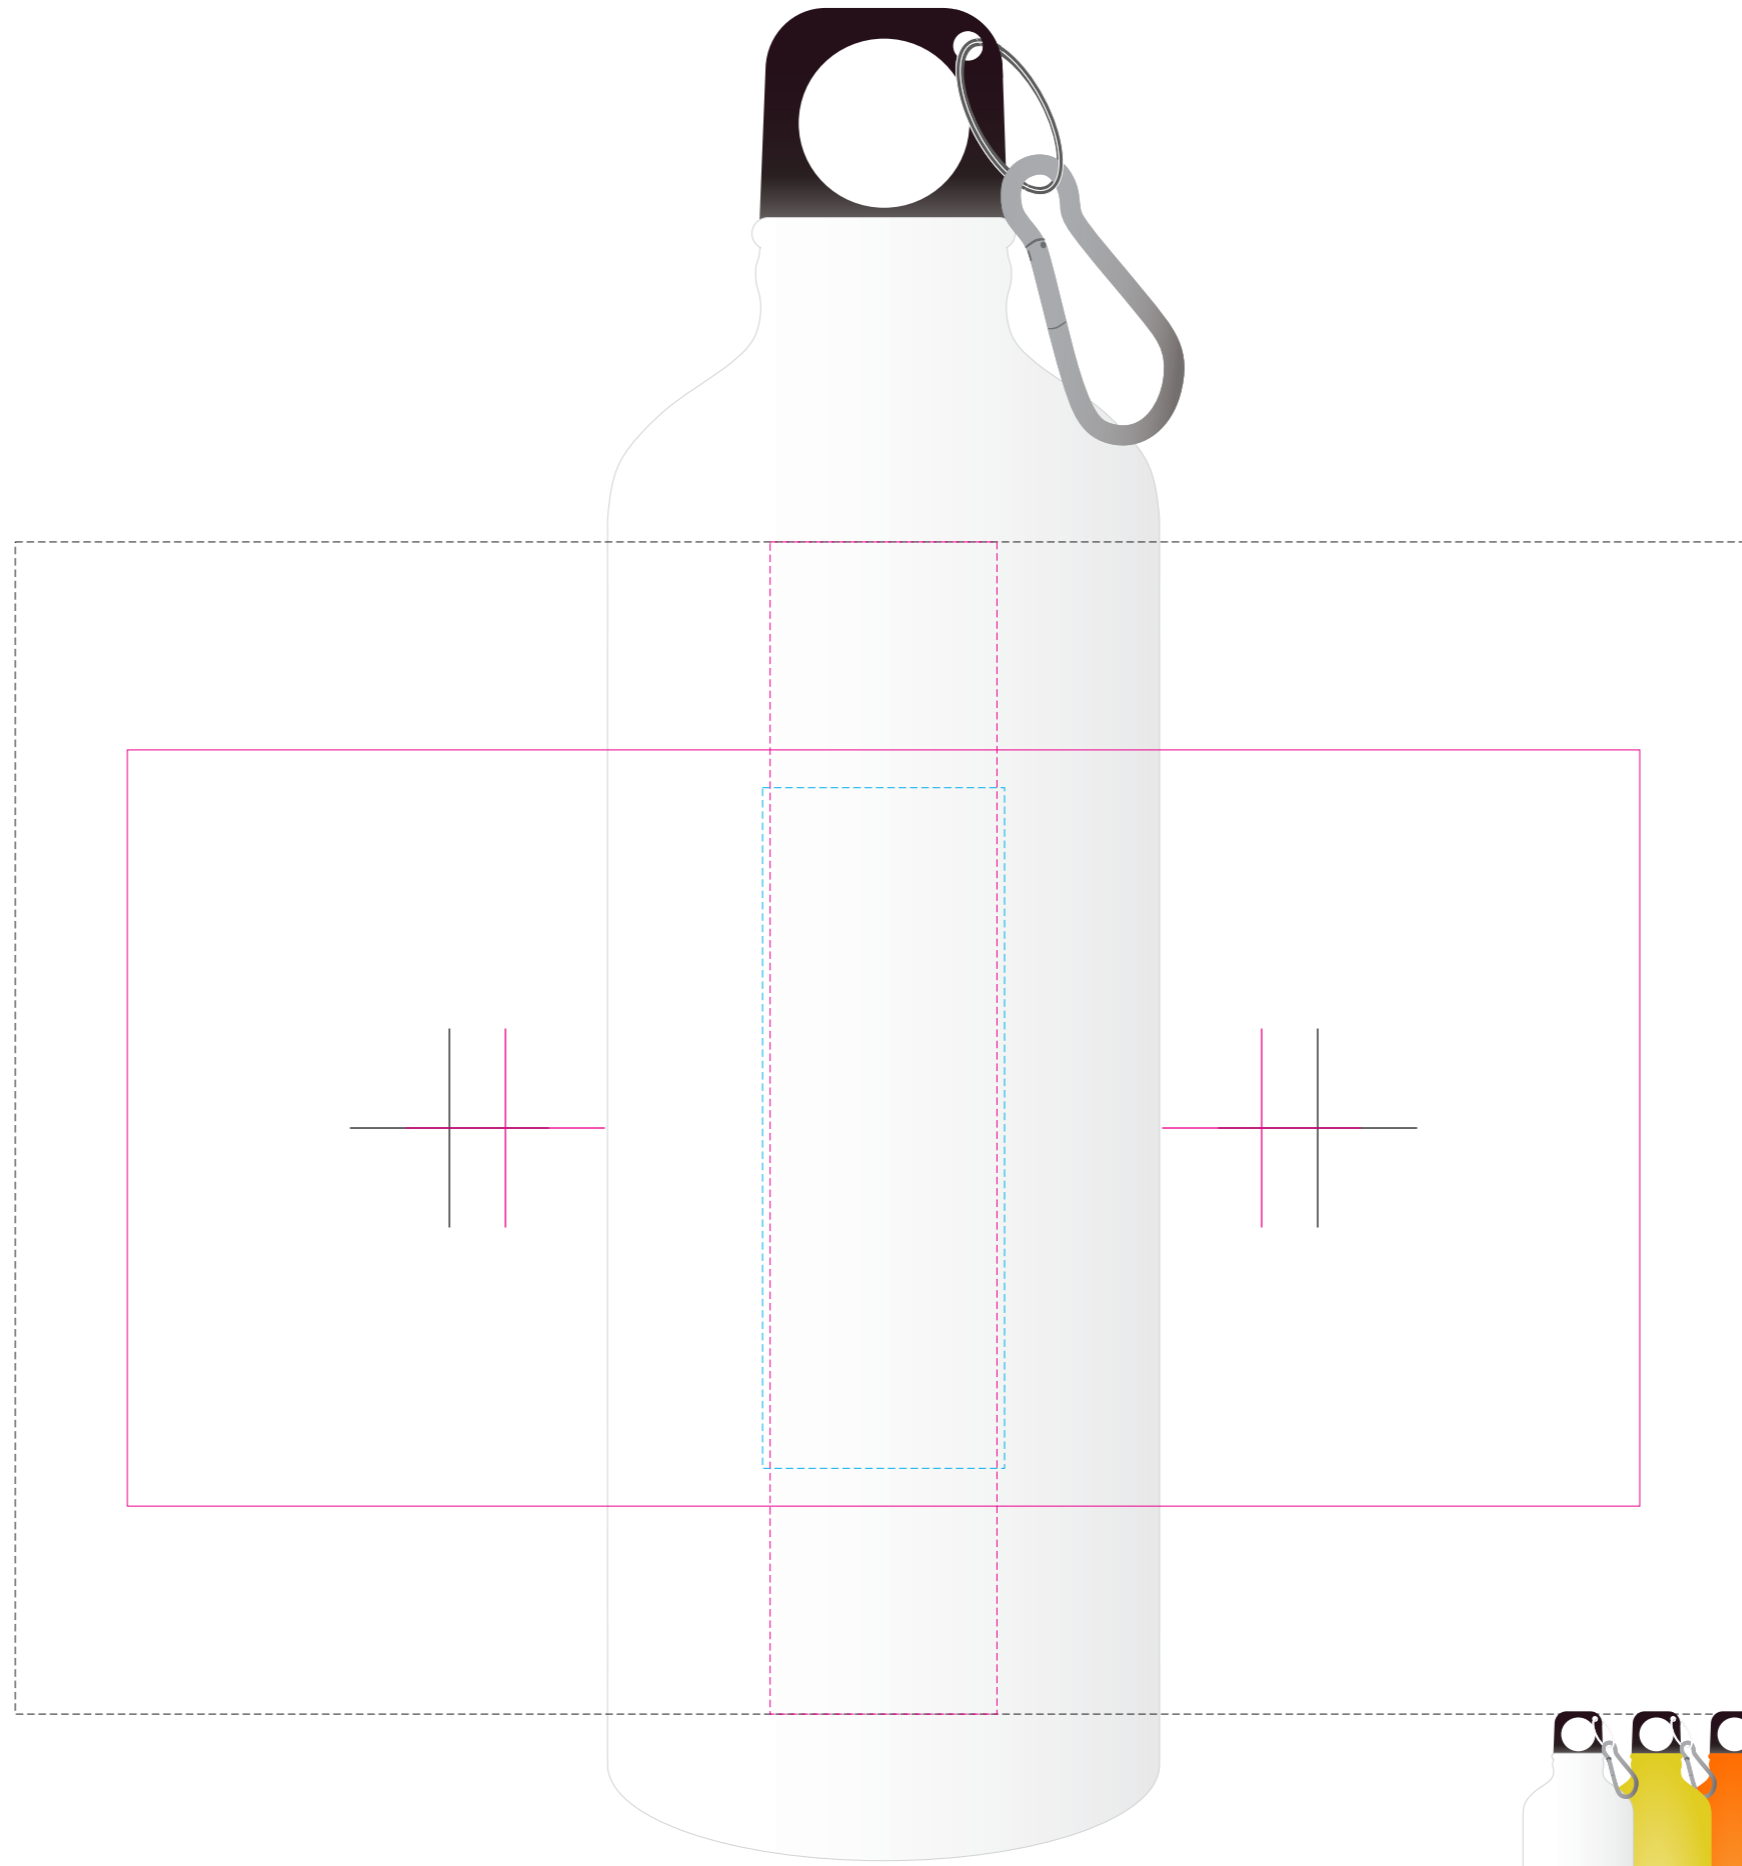

Below showing at 50% of size

Roll/Screen

Print Area: 200mmL x 100mmH
Actual print size: xxmmL x xxmmH

Digital

Print Area: 30mmL x 155mmH
Actual print size: xxmmL x xxmmH

Digital Rotary - Joined Wrap

Print area: 229.6mmL x 155mmH
Actual print size: xxmmL x xxmmH

Laser

Print Area: 32mmL x 90mmH
Actual print size: xxmmL x xxmmH

Below showing at 20% of size

- Finished print area - Roll/Screen — — —
- Finished print area - Digital - - - -
- Finished print area - Digital Rotary - - - -
- Finished print area - Laser - - - -
- Approx opposite positions + +

Screen Print  PMS
XXXc

Roll Print  PMS
XXXc

CMYK Direct Digital 

Rotary Digital 

Laser Engrave 

Roll/Screen

Print Area: 200mmL x 100mmH
Actual print size: xxmmL x xxmmH

Digital