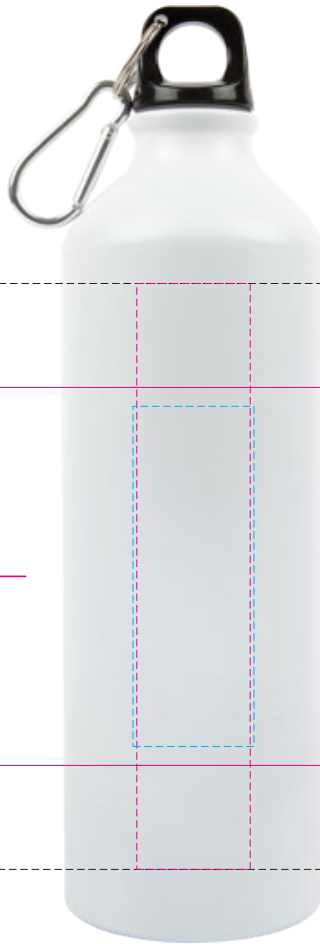

LL6996 Gelato Aluminium Bottle

QUANTITY: XXXX

- QTY x Colour
- QTY x Colour
- QTY x Colour
- QTY x Colour

ROLL PRINT  PMS
XXXC

LASER ENGRAVE 

DIGITAL PRINT 

ROTARY DIGITAL 

Below is 50% of actual size

DECORATION SIZE

ROLL PRINT

Print Area: 200mmL x 100mmH
Actual print size: xxmmL x xxmmH

LASER ENGRAVE - Min Thickness: 0.7mm

Print area: 32mmL x 90mmH
Actual print size: xxmmL x xxmmH

DIGITAL PRINT

Print Area: 30mmL x 155mmH
Actual print size: xxmmL x xxmmH

ROTARY DIGITAL - JOINED WRAP

Print Area: 229.64mmL x 155mmH
Actual print size: xxmmL x xxmmH

- Finished print area - Roll Print 
- Finished print area - Laser Engrave 
- Finished print area - Digital Print 
- Finished print area - Digital Rotary 
- Opposite Positions  

Below is 20% of actual size

ROLL PRINT 

LASER ENGRAVE 

DIGITAL PRINT 

ROTARY DIGITAL 

Below is the actual size

Below is 20% of actual size

DECORATION SIZE