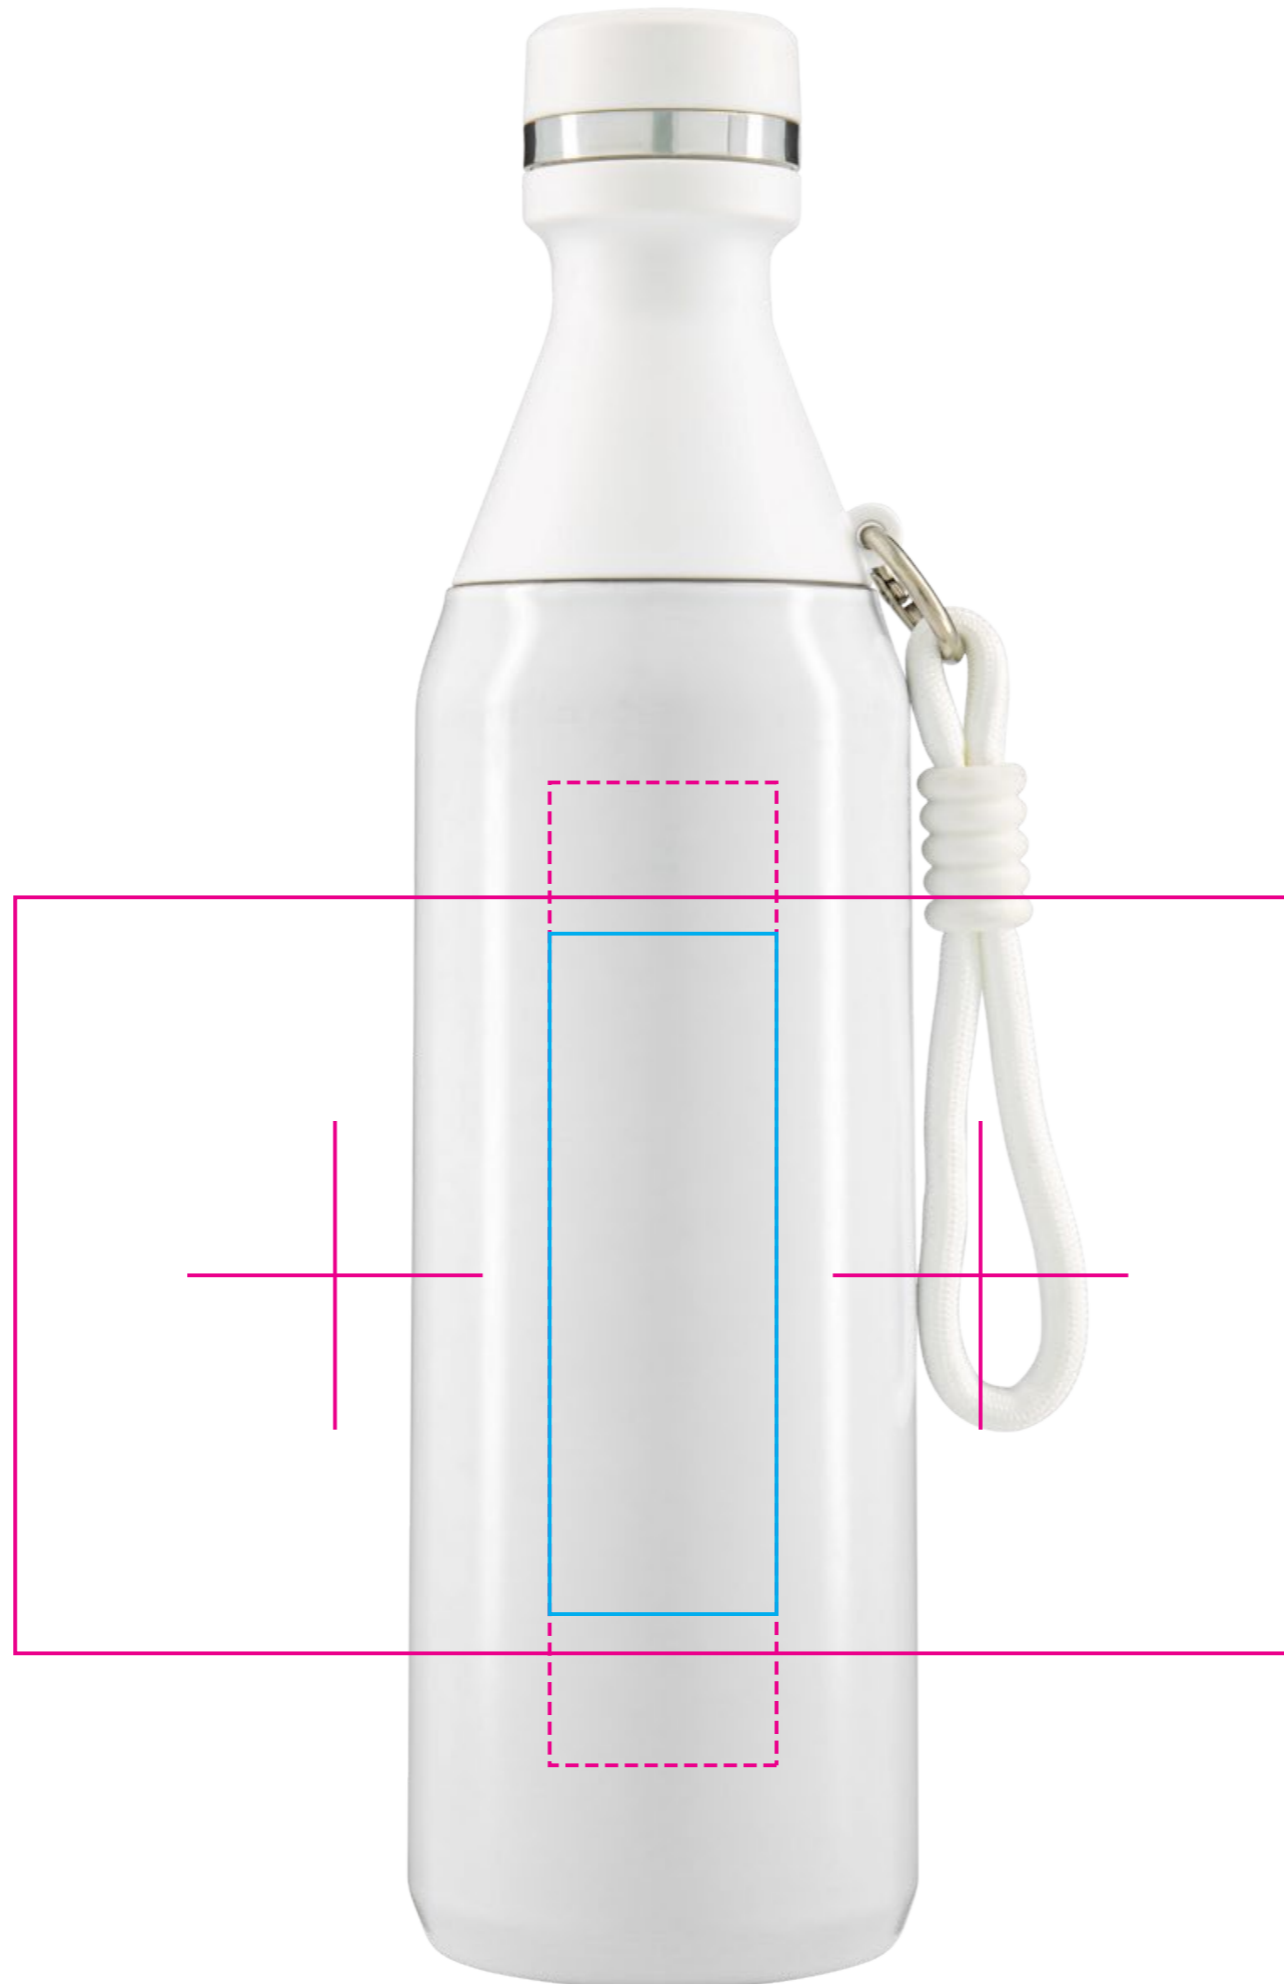

SCREEN PRINT

LASER ENGRAVE

DIGITAL PRINT

ROTARY DIGITAL

Below is the actual size

DECORATION SIZE

SCREEN PRINT
Print Area: 170mmL x 100mmH
Actual print size:

LASER ENGRAVE
Print Area: 30mmL x 90mmH
Actual print size:

DIGITAL PRINT
Print area: 30mmL x 130mmH
Actual print size:

ROTARY DIGITAL - JOINED WRAP
Print Area: xxmmL x xxmmH
Actual print size:

Finished print area - Screen Print	
Finished print area - Laser Engrave	
Finished print area - Digital	
Finished print area - Rotary Digital	
Opposite Positions