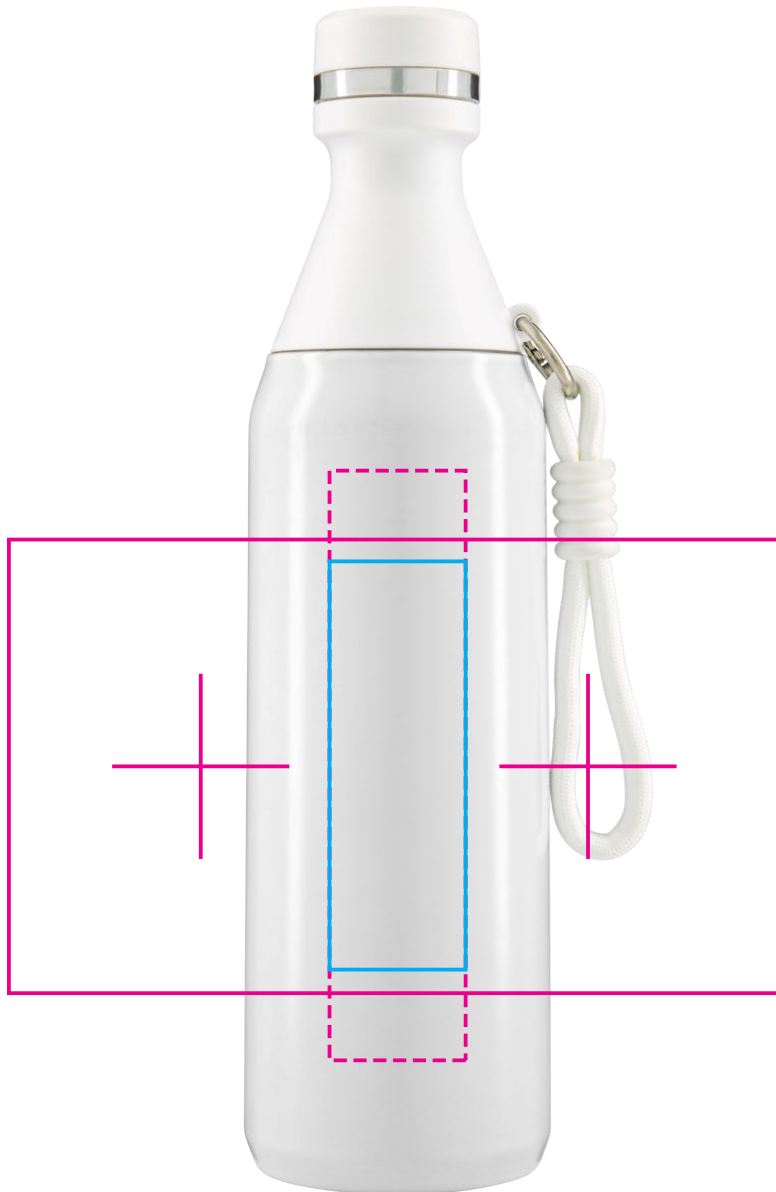

# LL6992 Sabrina Bottle

**QUANTITY:**

- QTY: Colour:
- QTY: Colour:

SCREEN PRINT 

LASER ENGRAVE 

DIGITAL PRINT 

ROTARY DIGITAL 

**Below is 60% of actual size**

**DECORATION SIZE**

**SCREEN PRINT**  
 Print Area: 170mmL x 100mmH  
 Actual print size:

**LASER ENGRAVE**  
 Print Area: 30mmL x 90mmH  
 Actual print size:

**DIGITAL PRINT**  
 Print area: 30mmL x 130mmH  
 Actual print size: