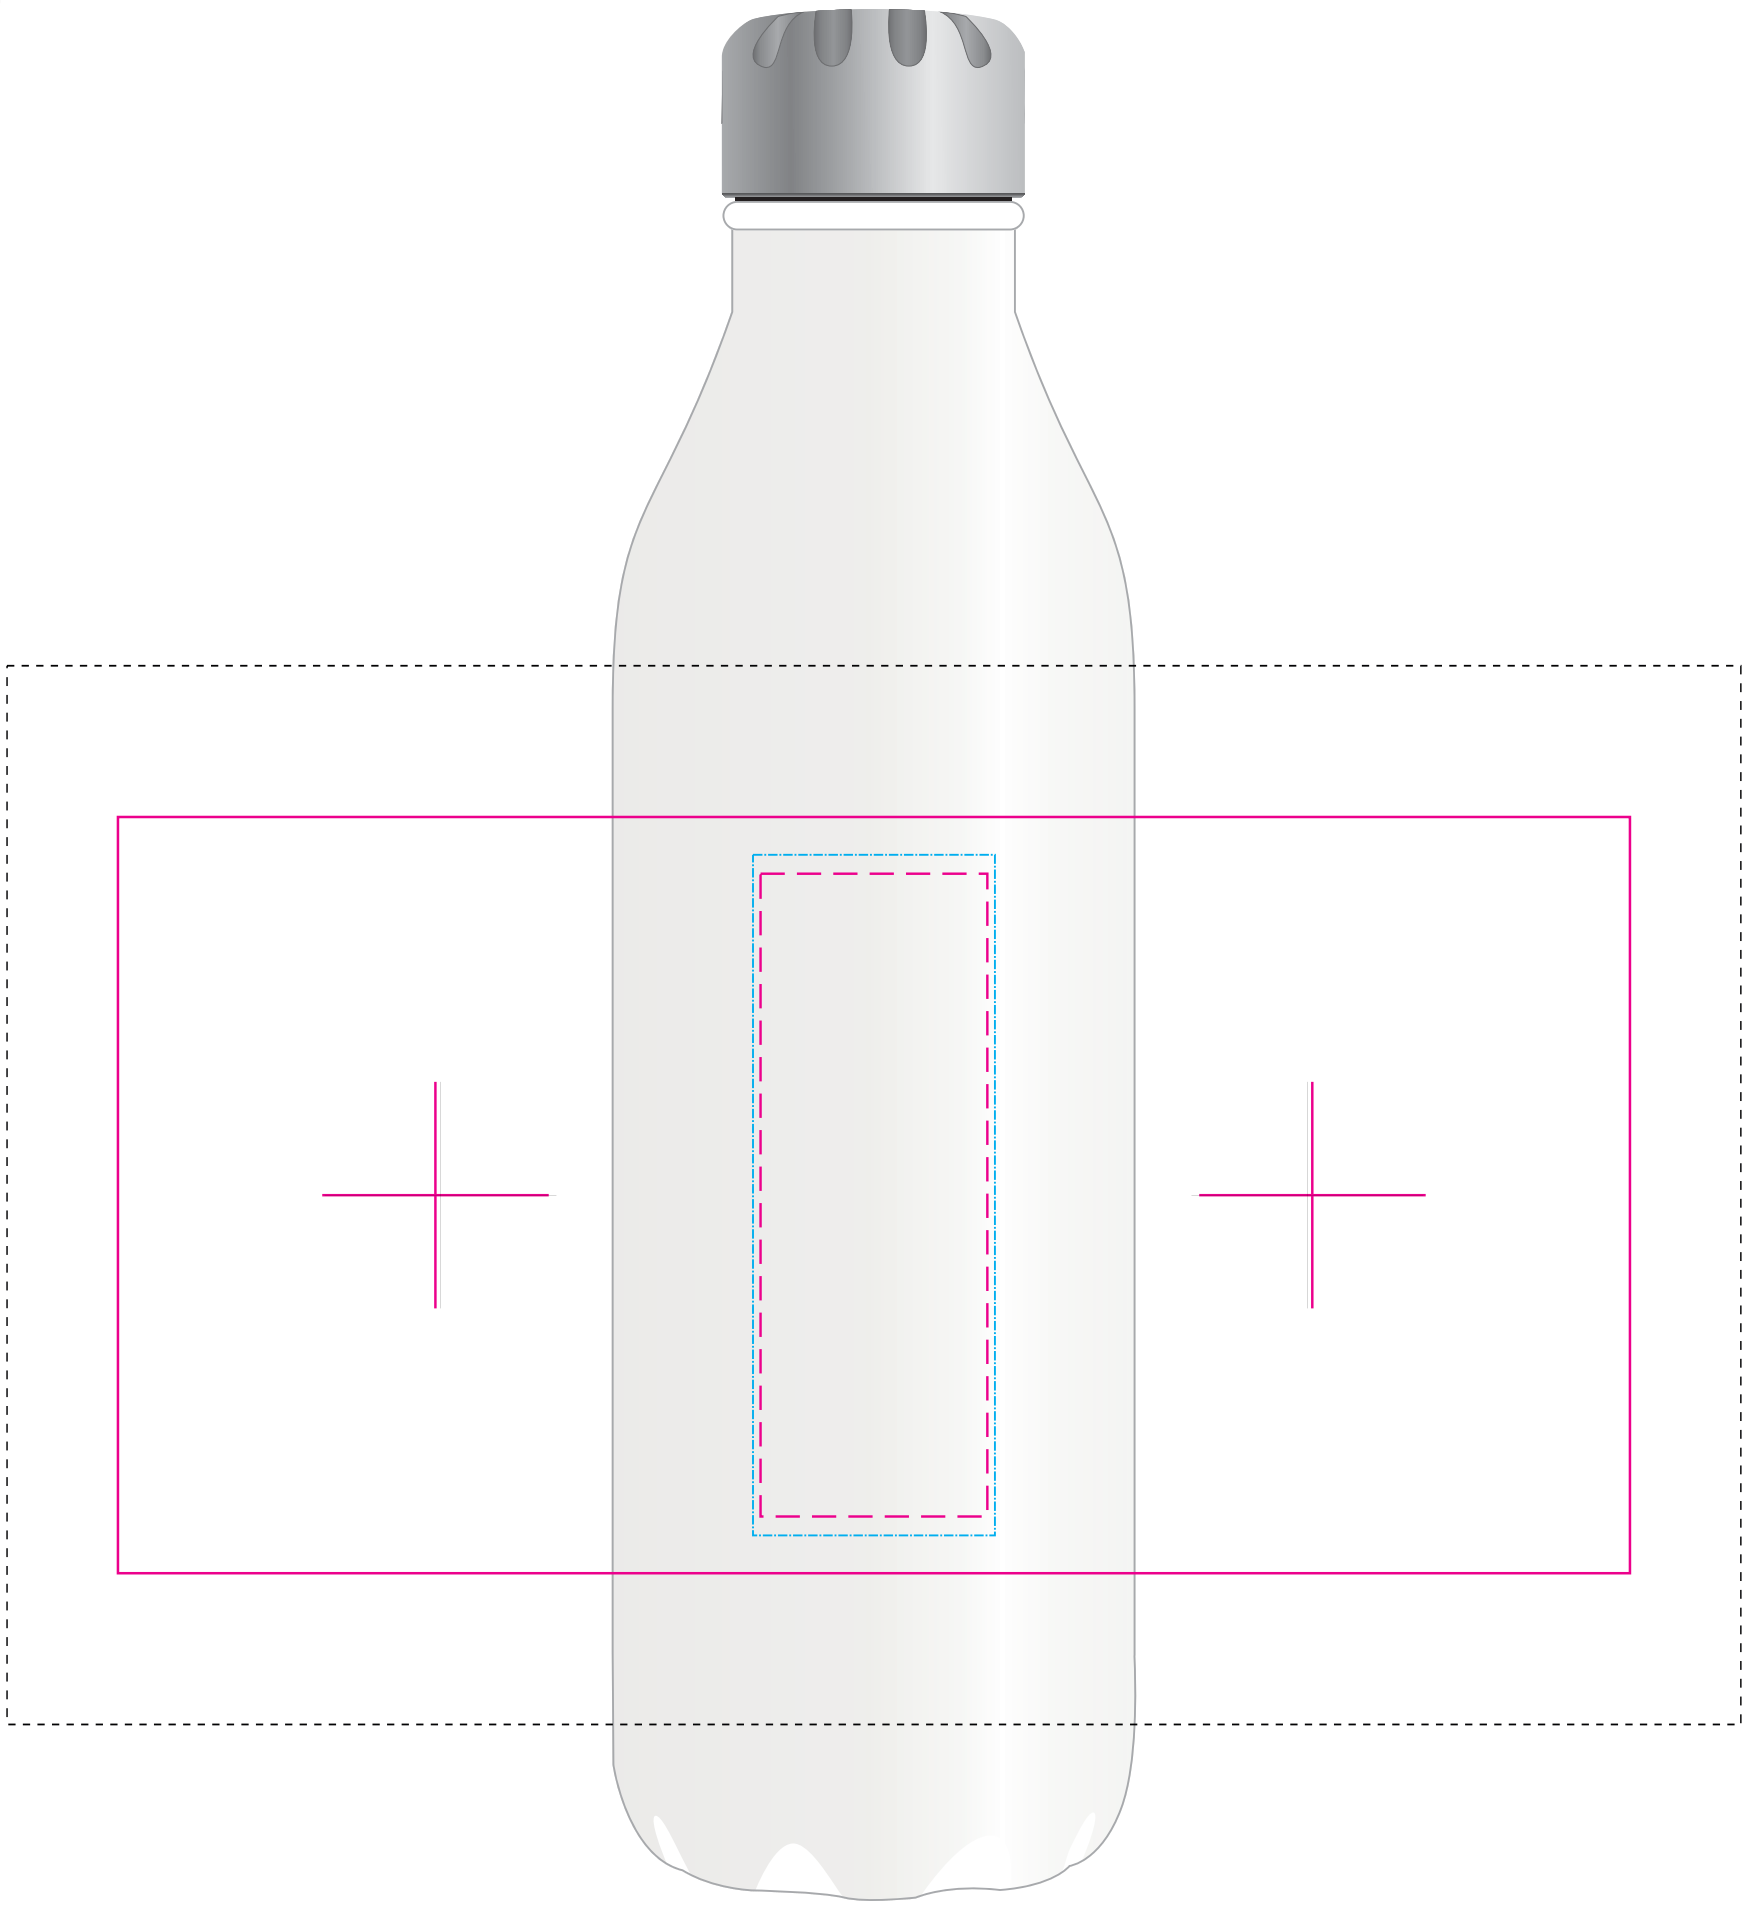

Roll Screen Print PMS XXXc

Laser Engraved

Direct Digital

Rotary Digital

Roll/Screen
Print Area: 200mmL x 100mmH
Actual print size: xxmmL x xxmmH

Digital
Print Area: 30mmL x 85mmH
Actual print size: xxmmL x xxmmH

Digital Rotary
Print area: 229.34mmL x 140mmH
Actual print size: xxmmL x xxmmH

Laser
Print Area: 30mmL x 90mmH
Actual print size: xxmmL x xxmmH

Finished print area - *Roll/Screen*
Finished print area - *Digital*
Finished print area - *Digital Rotary*
Finished print area - *Laser*
Approx opposite positions