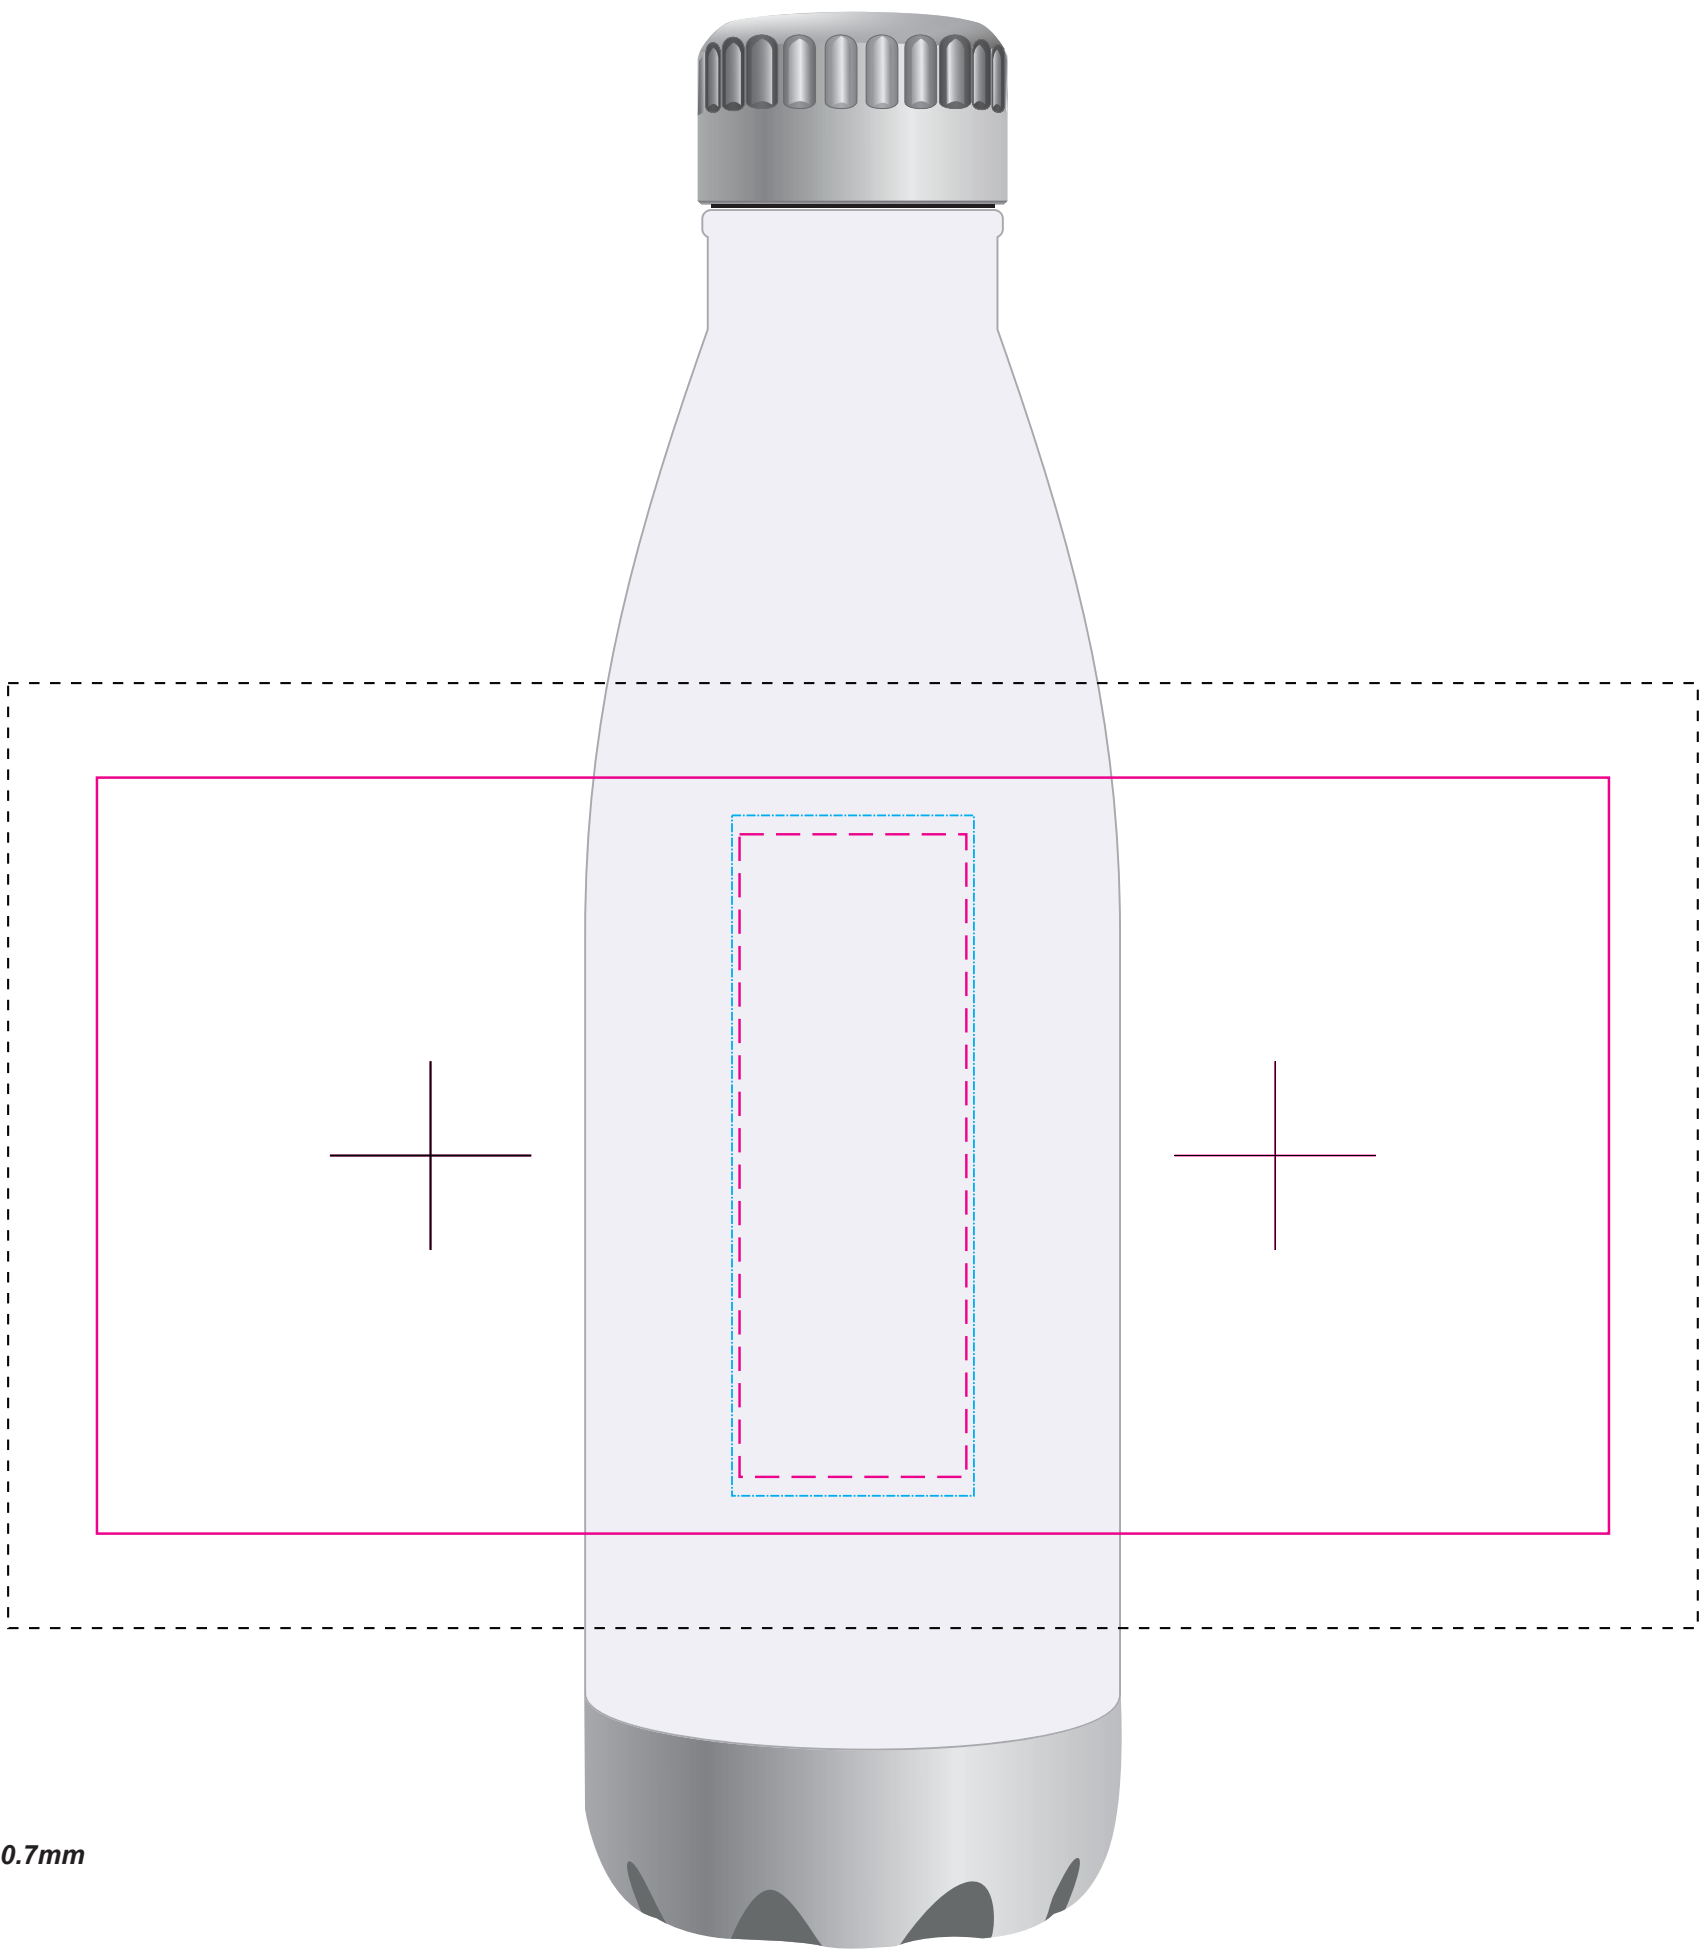

**LL6984 - Soda Elegant Vacuum Drink Bottle - White, Grey, & Black**

Screen/Roll Print  PMS  
XXXc

Below showing at approx 50% of size

Laser Engraved

Direct Digital 

Rotary Digital 

**Roll/Screen**

Print Area: 200mmL x 100mmH  
Actual print size: xxmmL x xxmmH

Print Area: 32mmLx 90mmH  
Actual print size: xxmmL x xxmmH

Finished print area - Roll/Screen	
Finished print area - Digital	
Finished print area - Digital Rotary	
Finished print area - Laser	
Approx opposite positions	

Screen/Roll Print  PMS XXXc

Laser Engraved

Direct Digital 

Rotary Digital 

**Roll/Screen**  
Print Area: 200mmL x 100mmH  
Actual print size: xxmmL x xxmmH

**Digital**  
Print Area: 30mmL x 85mmH  
Actual print size: xxmmL x xxmmH