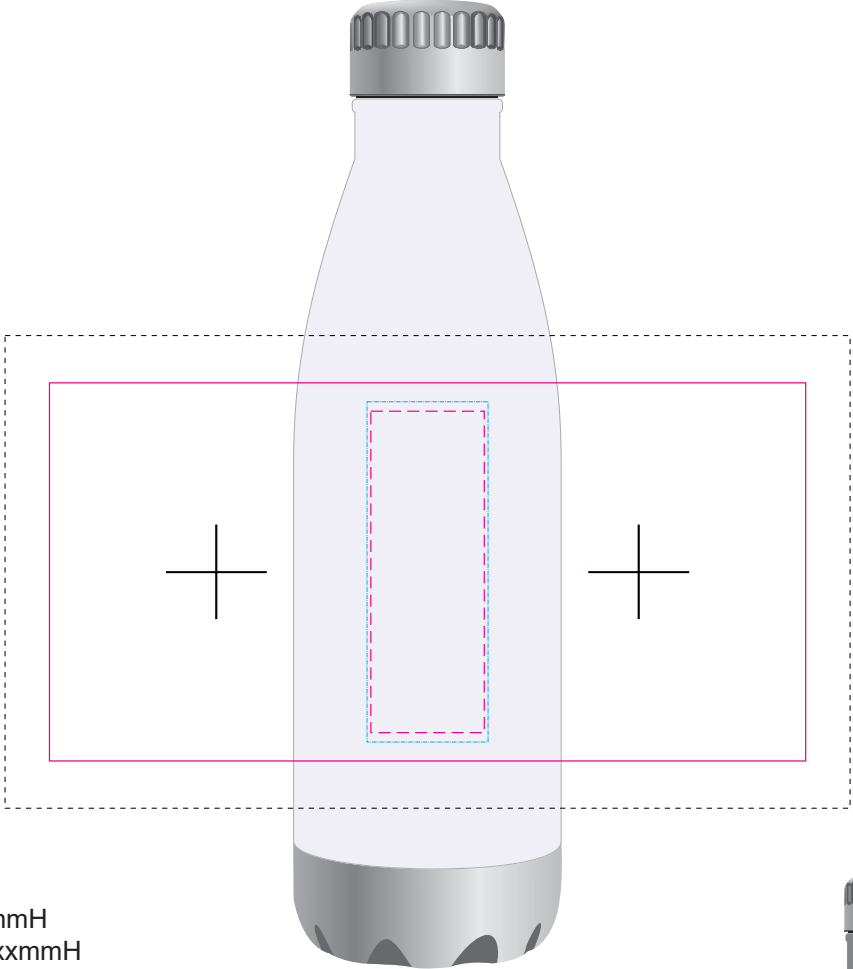

**LL6984 - Soda Elegant Vacuum Drink Bottle - White, Grey, & Black**

Screen/Roll Print  PMS  
XXXc

Below showing at approx 50% of size

Laser Engraved

Direct Digital 

Rotary Digital 

**Roll/Screen**

Print Area: 200mmL x 100mmH  
Actual print size: xxmmL x xxmmH