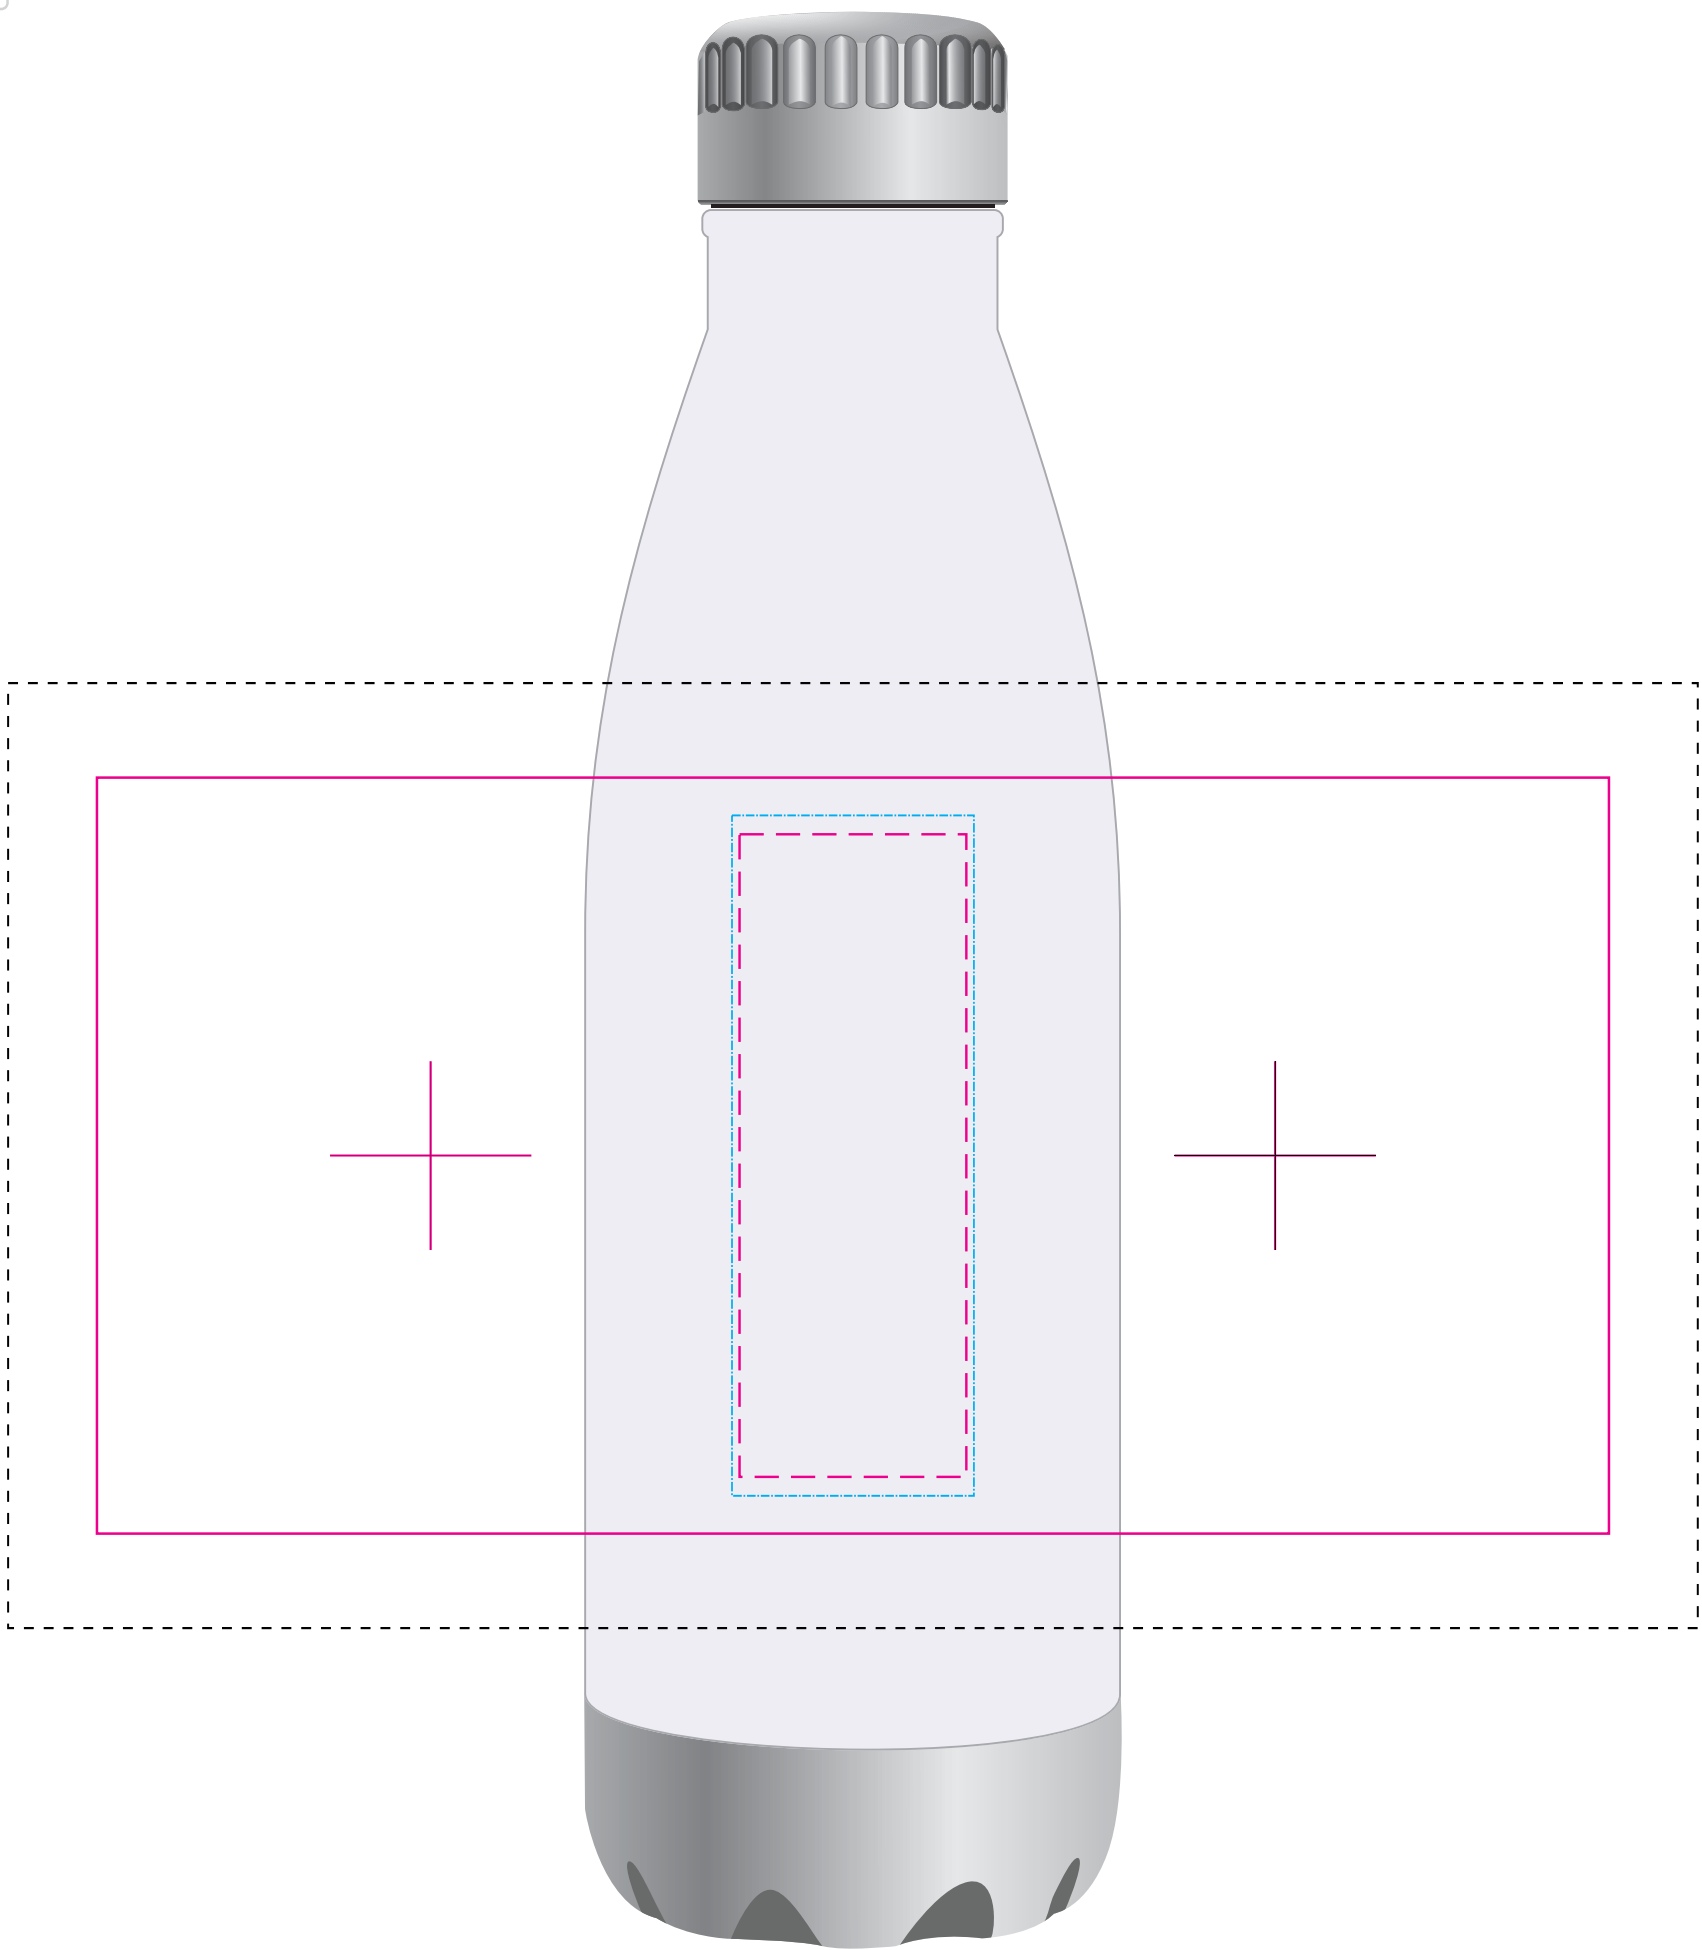

Screen/Roll Print PMS
XXXc

Laser Engraved

Direct Digital

Rotary Digital

Roll/Screen
Print Area: 200mmL x 100mmH
Actual print size: xxmmL x xxmmH

Digital
Print Area: 30mmL x 85mmH
Actual print size: xxmmL x xxmmH

Digital Rotary
Print area: 223.5mmL x 125mmH
Actual print size: xxmmL x xxmmH

Laser
Print Area: 32mmL x 90mmH
Actual print size: xxmmL x xxmmH

Finished print area - Roll/Screen
Finished print area - Digital
Finished print area - Digital Rotary
Finished print area - Laser
Approx opposite positions