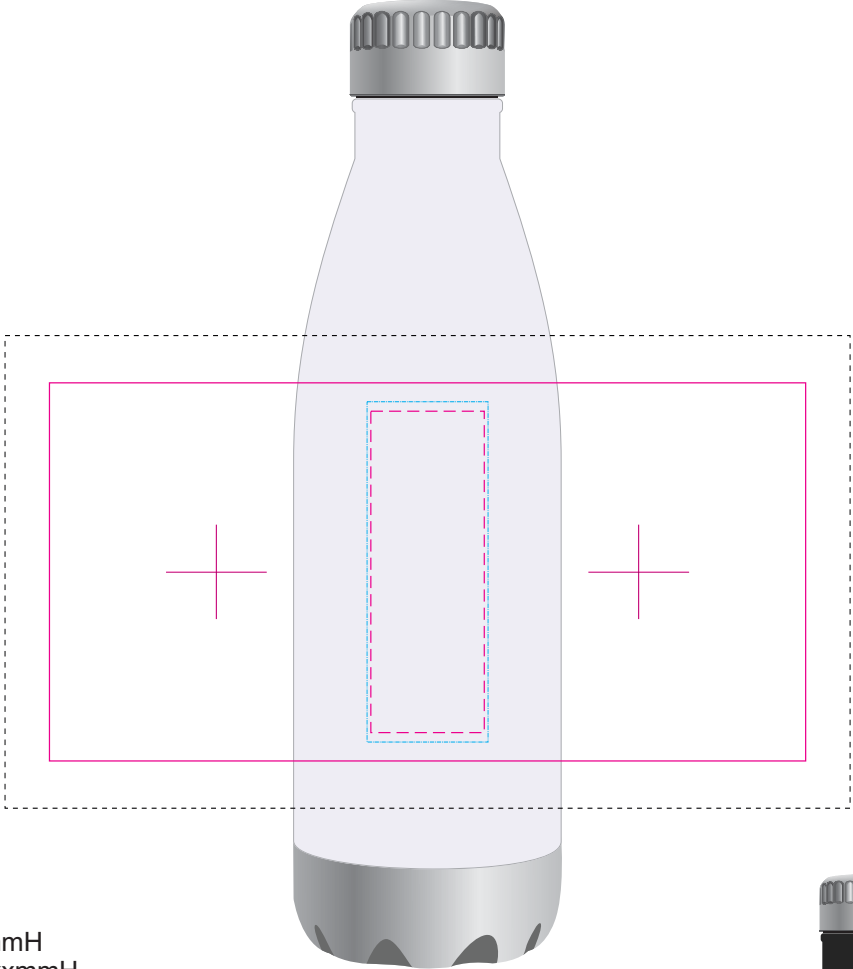

LL6984 - Soda Elegant Vacuum Drink Bottle - Grey, Black & White

Screen/Roll Print  PMS XXXc

Below showing at approx 50% of size

Laser Engraved

Direct Digital 

Rotary Digital 

Roll/Screen

Print Area: 200mmL x 100mmH
Actual print size: xxmmL x xxmmH