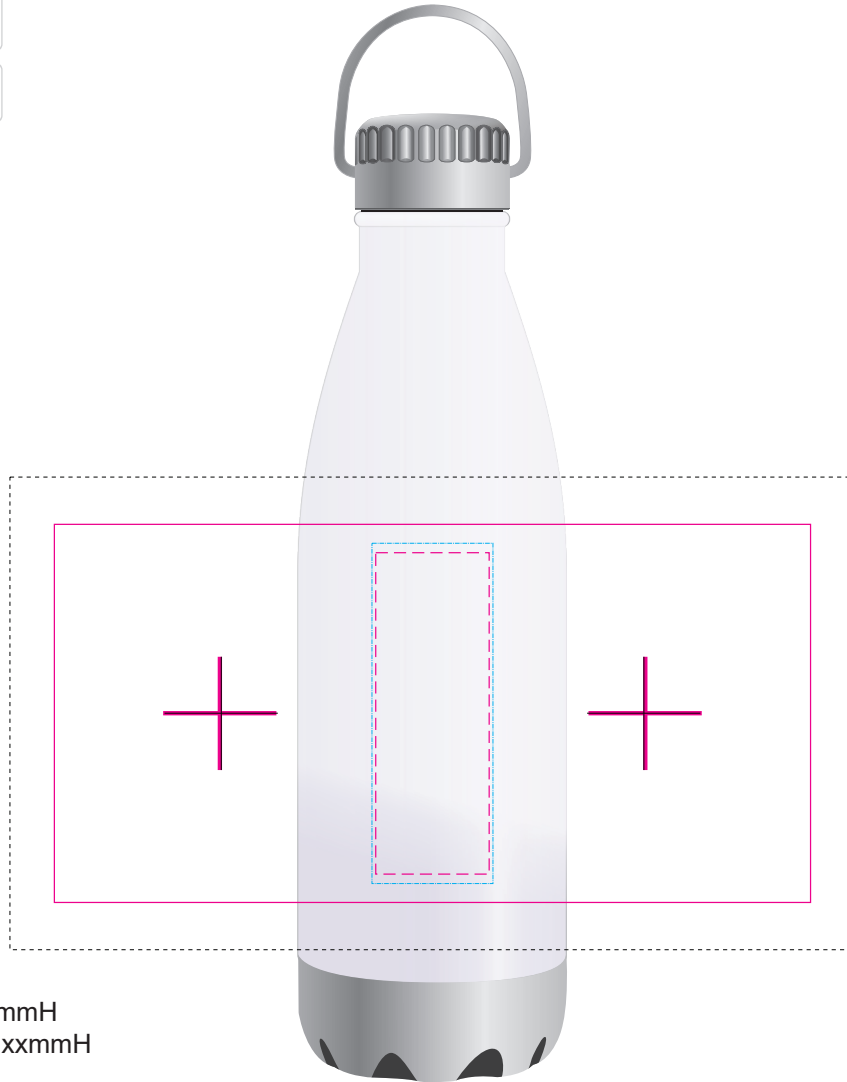

LL6982 - Soda Bottle w/ Hanger Lid 700mL - White, Yellow, Orange, Red, Light Green, Teal, Light Blue, Dark Blue, Navy Blue, Black, Silver

Screen/Roll Print  PMS XXXc

Laser Engraved

Direct Digital 

Rotary Digital 

Below showing at 50% of size

Roll/Screen

Print Area: 200mmL x 100mmH
Actual print size: xxmmL x xxmmH

Digital

Print Area: 30mmL x 85mmH
Actual print size: xxmmL x xxmmH

Digital Rotary - Joined Wrap

Print Area: 223.5mmL x 125mmH
Actual print size: xxmmL x xxmmH