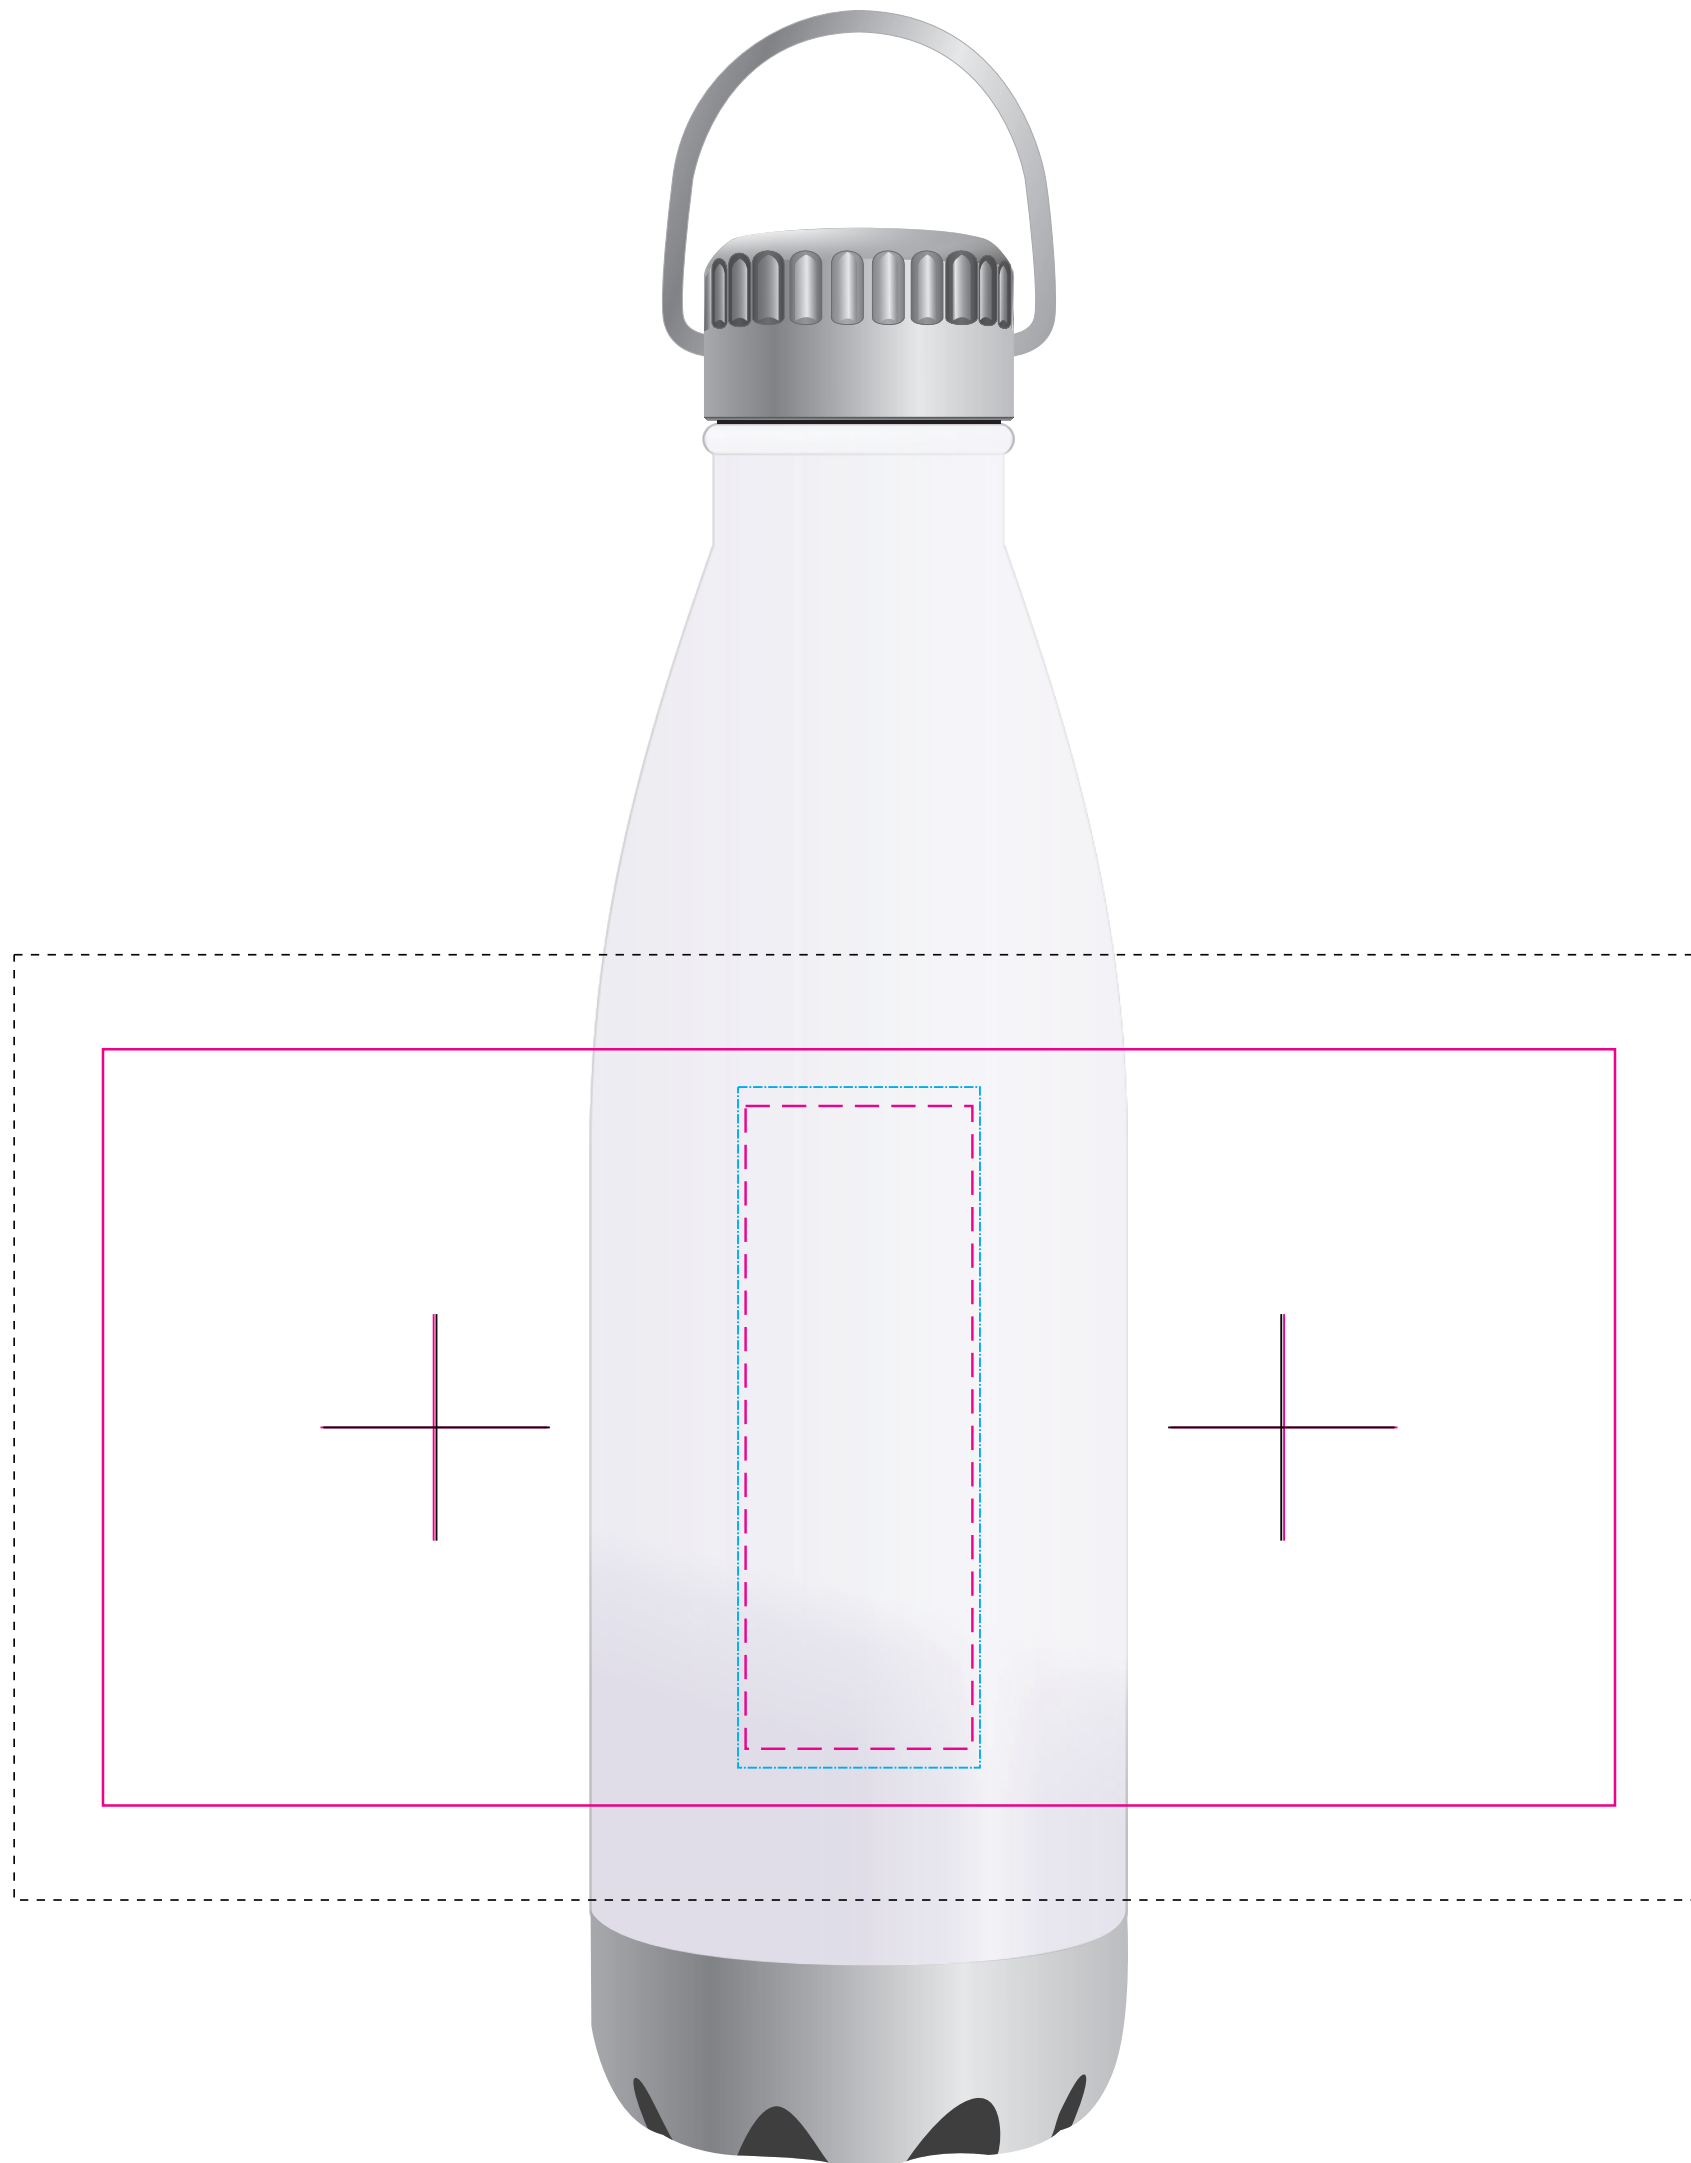

Screen/Roll Print PMS
XXXc

Laser Engraved

Direct Digital

Rotary Digital

Roll/Screen

Print Area: 200mmL x 100mmH
Actual print size: xxmmL x xxmmH

Digital

Print Area: 30mmL x 85mmH
Actual print size: xxmmL x xxmmH

Digital Rotary - Joined Wrap

Print Area: 223.5mmL x 125mmH
Actual print size: xxmmL x xxmmH

Laser - Min Thickness required is 0.7mm

Print Area: 32mmL x 90mmH
Actual print size: xxmmL x xxmmH

Finished print area - Roll/Screen
Finished print area - Digital
Finished print area - Digital Rotary
Finished print area - Laser
Approx opposite positions