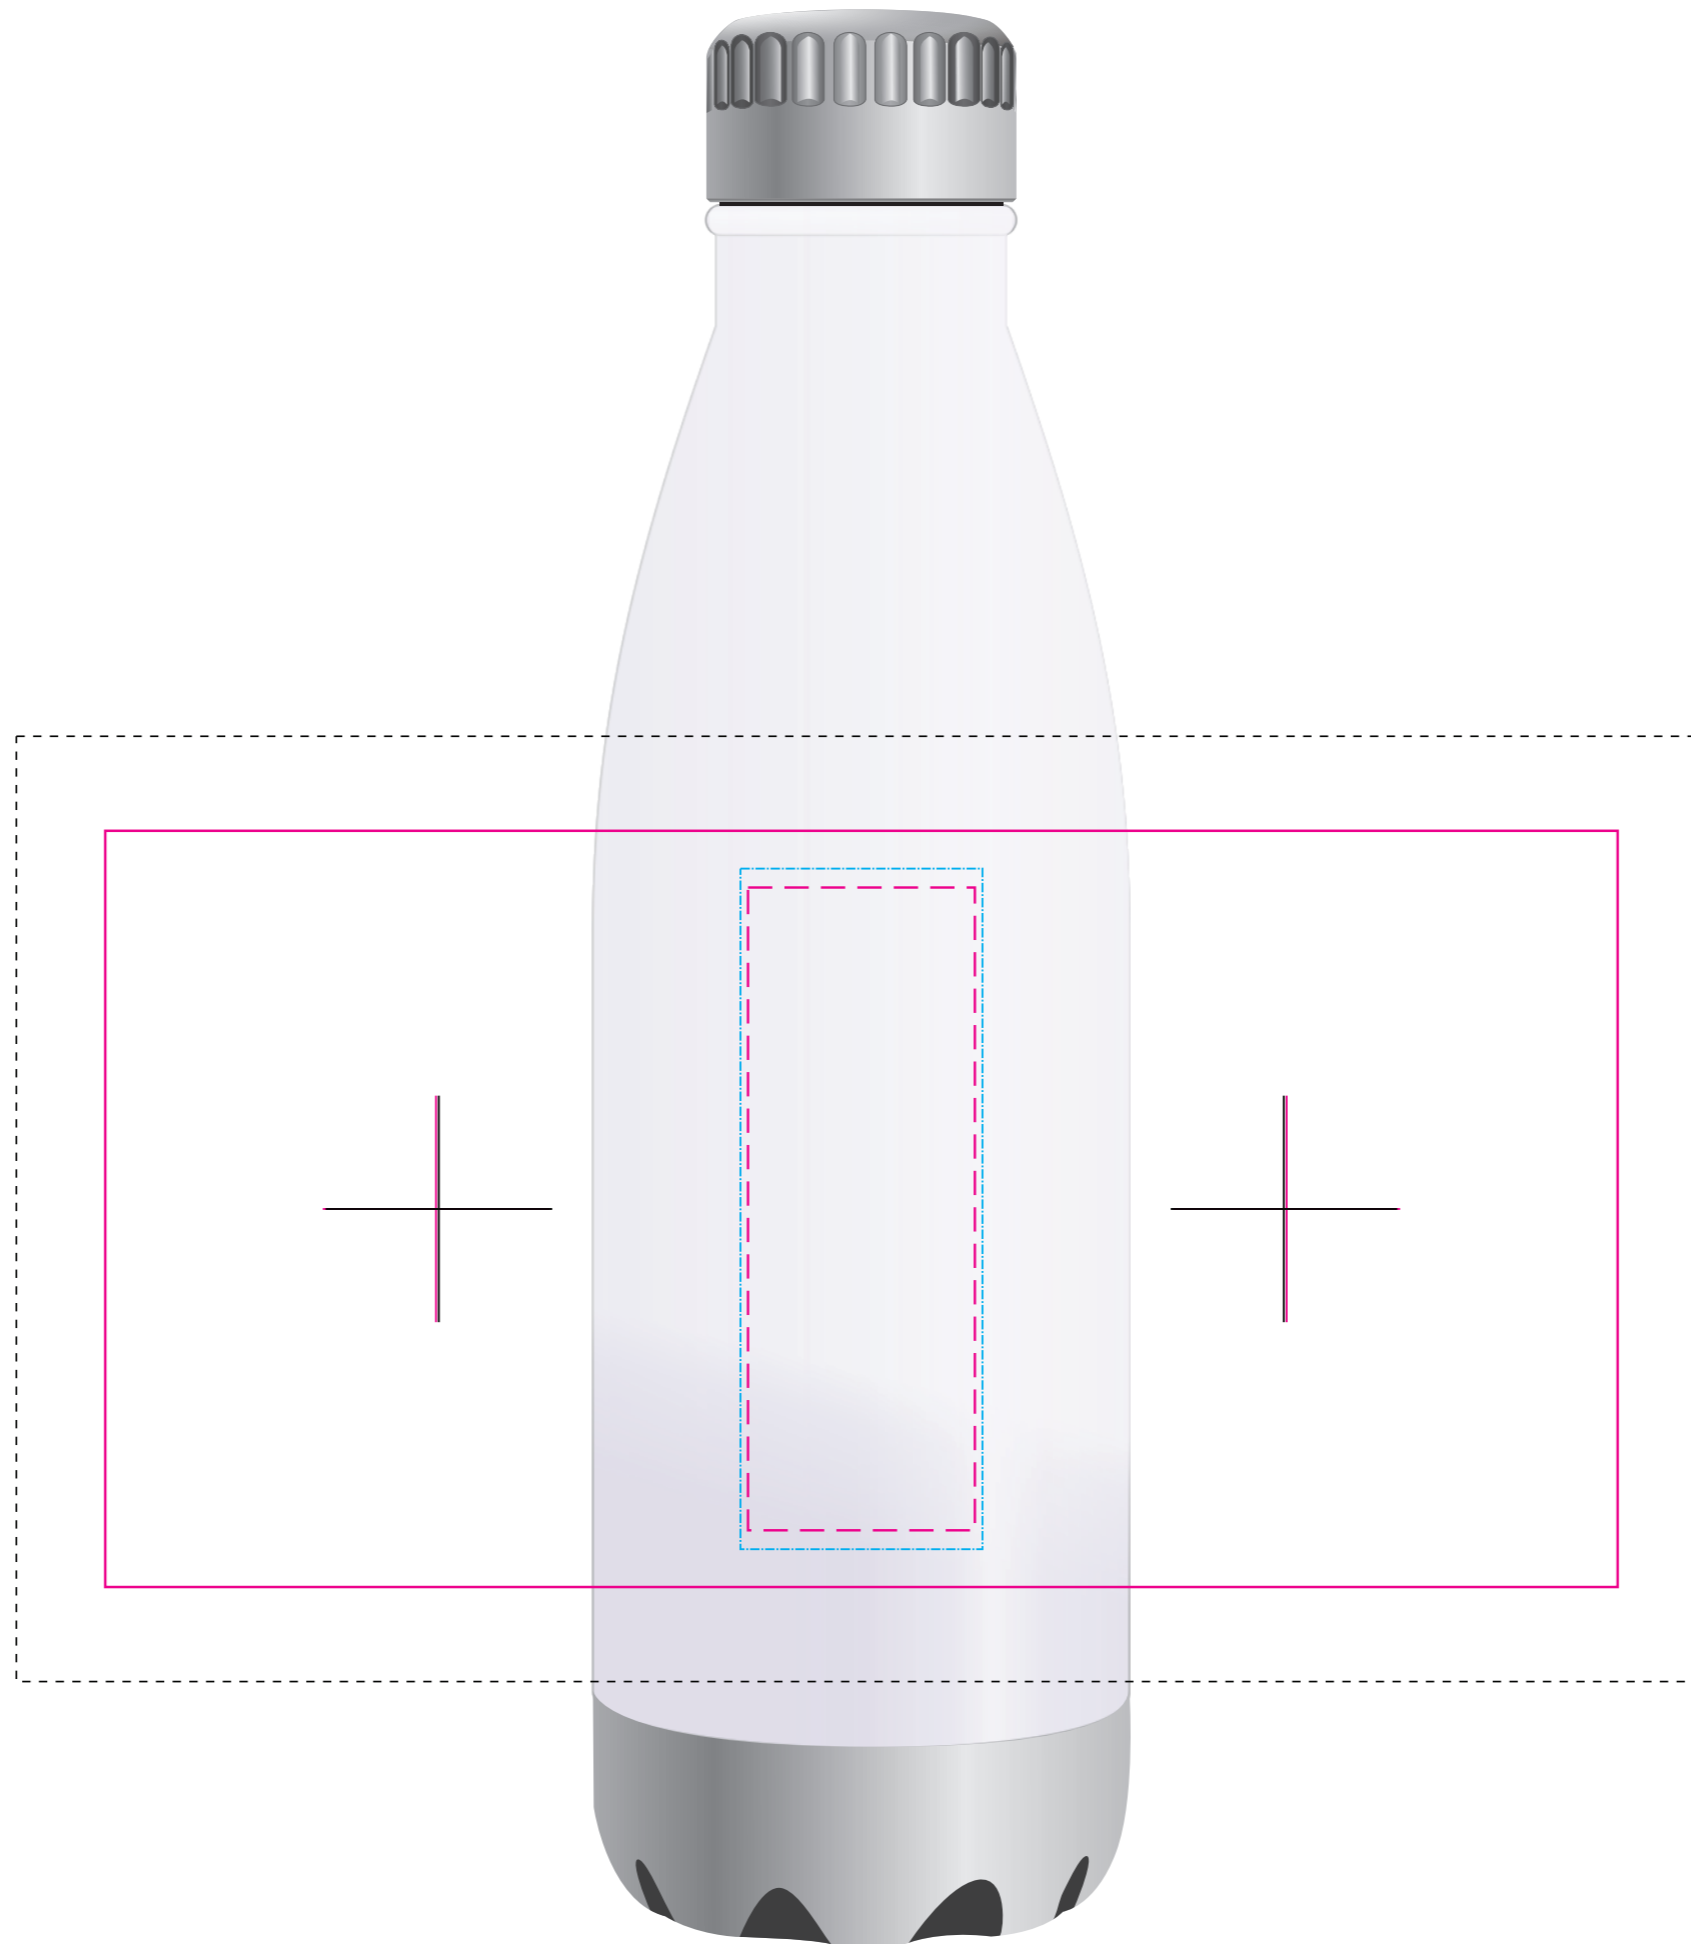

Screen/Roll Print PMS XXXc

Laser Engraved

Direct Digital

Rotary Digital

Roll Screen

Print Area: 200mmL x 100mmH
Actual print size: xxmmL x xxmmH

Digital

Print Area: 30mmL x 85mmH
Actual print size: xxmmL x xxmmH

Digital Rotary - Joined Wrap

Print Area: 223.5mmL x 125mmH
Actual print size: xxmmL x xxmmH

Laser - Min Thickness required is 0.7mm

Print Area: 32mmL x 90mmH
Actual print size: xxmmL x xxmmH

Finished print area - Roll/Screen	
Finished print area - Digital	
Finished print area - Digital Rotary	
Finished print area - Laser	
Approx opposite positions