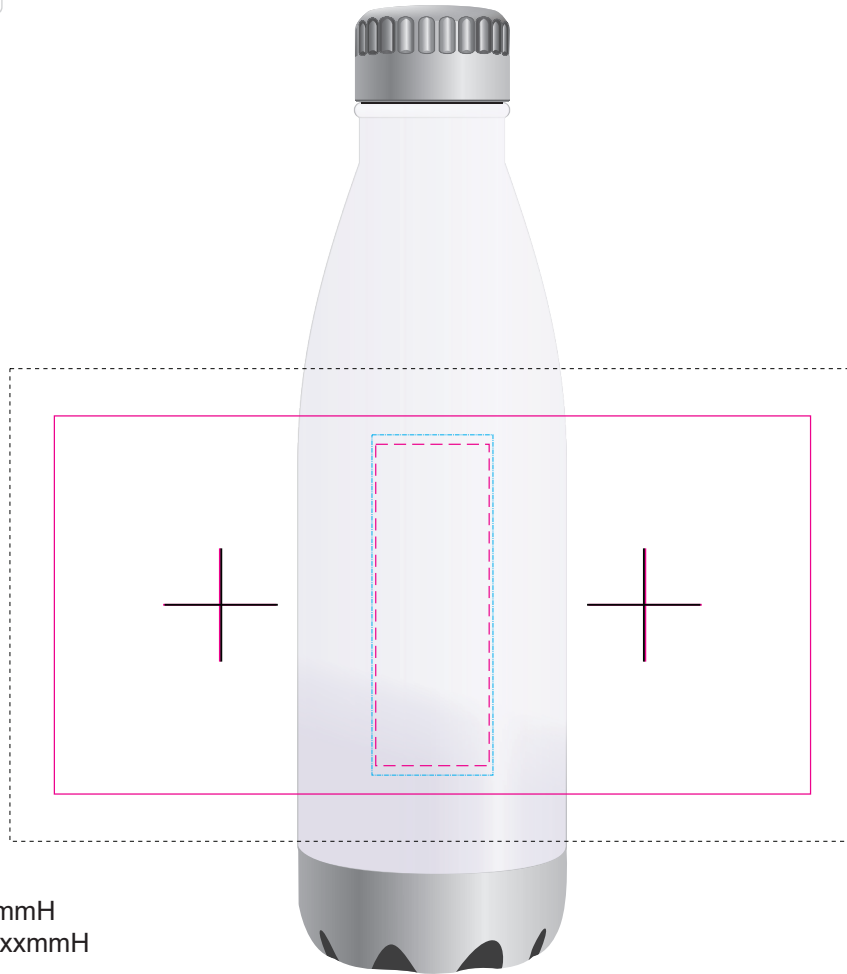

LL6976 - Soda Vacuum Bottle 500mL - White, Yellow, Orange, Red, Light Green, Teal, Light Blue, Dark Blue, Navy Blue, Black, Silver

Screen/Roll Print PMS XXXc

Laser Engraved

Direct Digital

Rotary Digital

Below showing at 50% of size

Roll Screen

Print Area: 200mmL x 100mmH
Actual print size: xxmmL x xxmmH

Digital

Print Area: 30mmL x 85mmH
Actual print size: xxmmL x xxmmH

Digital Rotary - Joined Wrap

Print Area: 223.5mmL x 125mmH
Actual print size: xxmmL x xxmmH