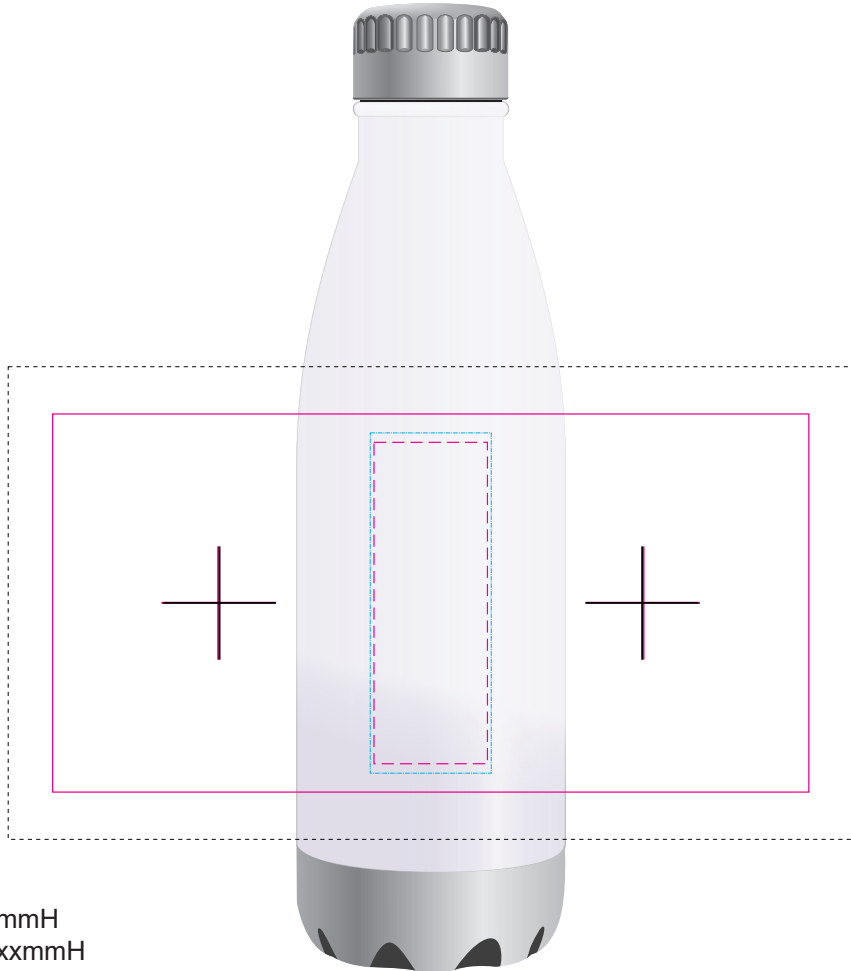

LL6974 - Soda Stainless Steel Drink Bottle 700mL - White, Yellow, Orange, Red, Light Green, Teal, Light Blue, Dark Blue, Navy Blue, Black, Silver

Screen/Roll Print  PMS XXXc

Direct Digital 

Rotary Digital 

Laser Engraved

Below showing at 50% of size

Roll Screen

Print Area: 225mmL x 100mmH
Actual print size: xxmmL x xxmmH

Digital

Print Area: 30mmL x 85mmH
Actual print size: xxmmL x xxmmH

Digital Rotary - *Joined Wrap*