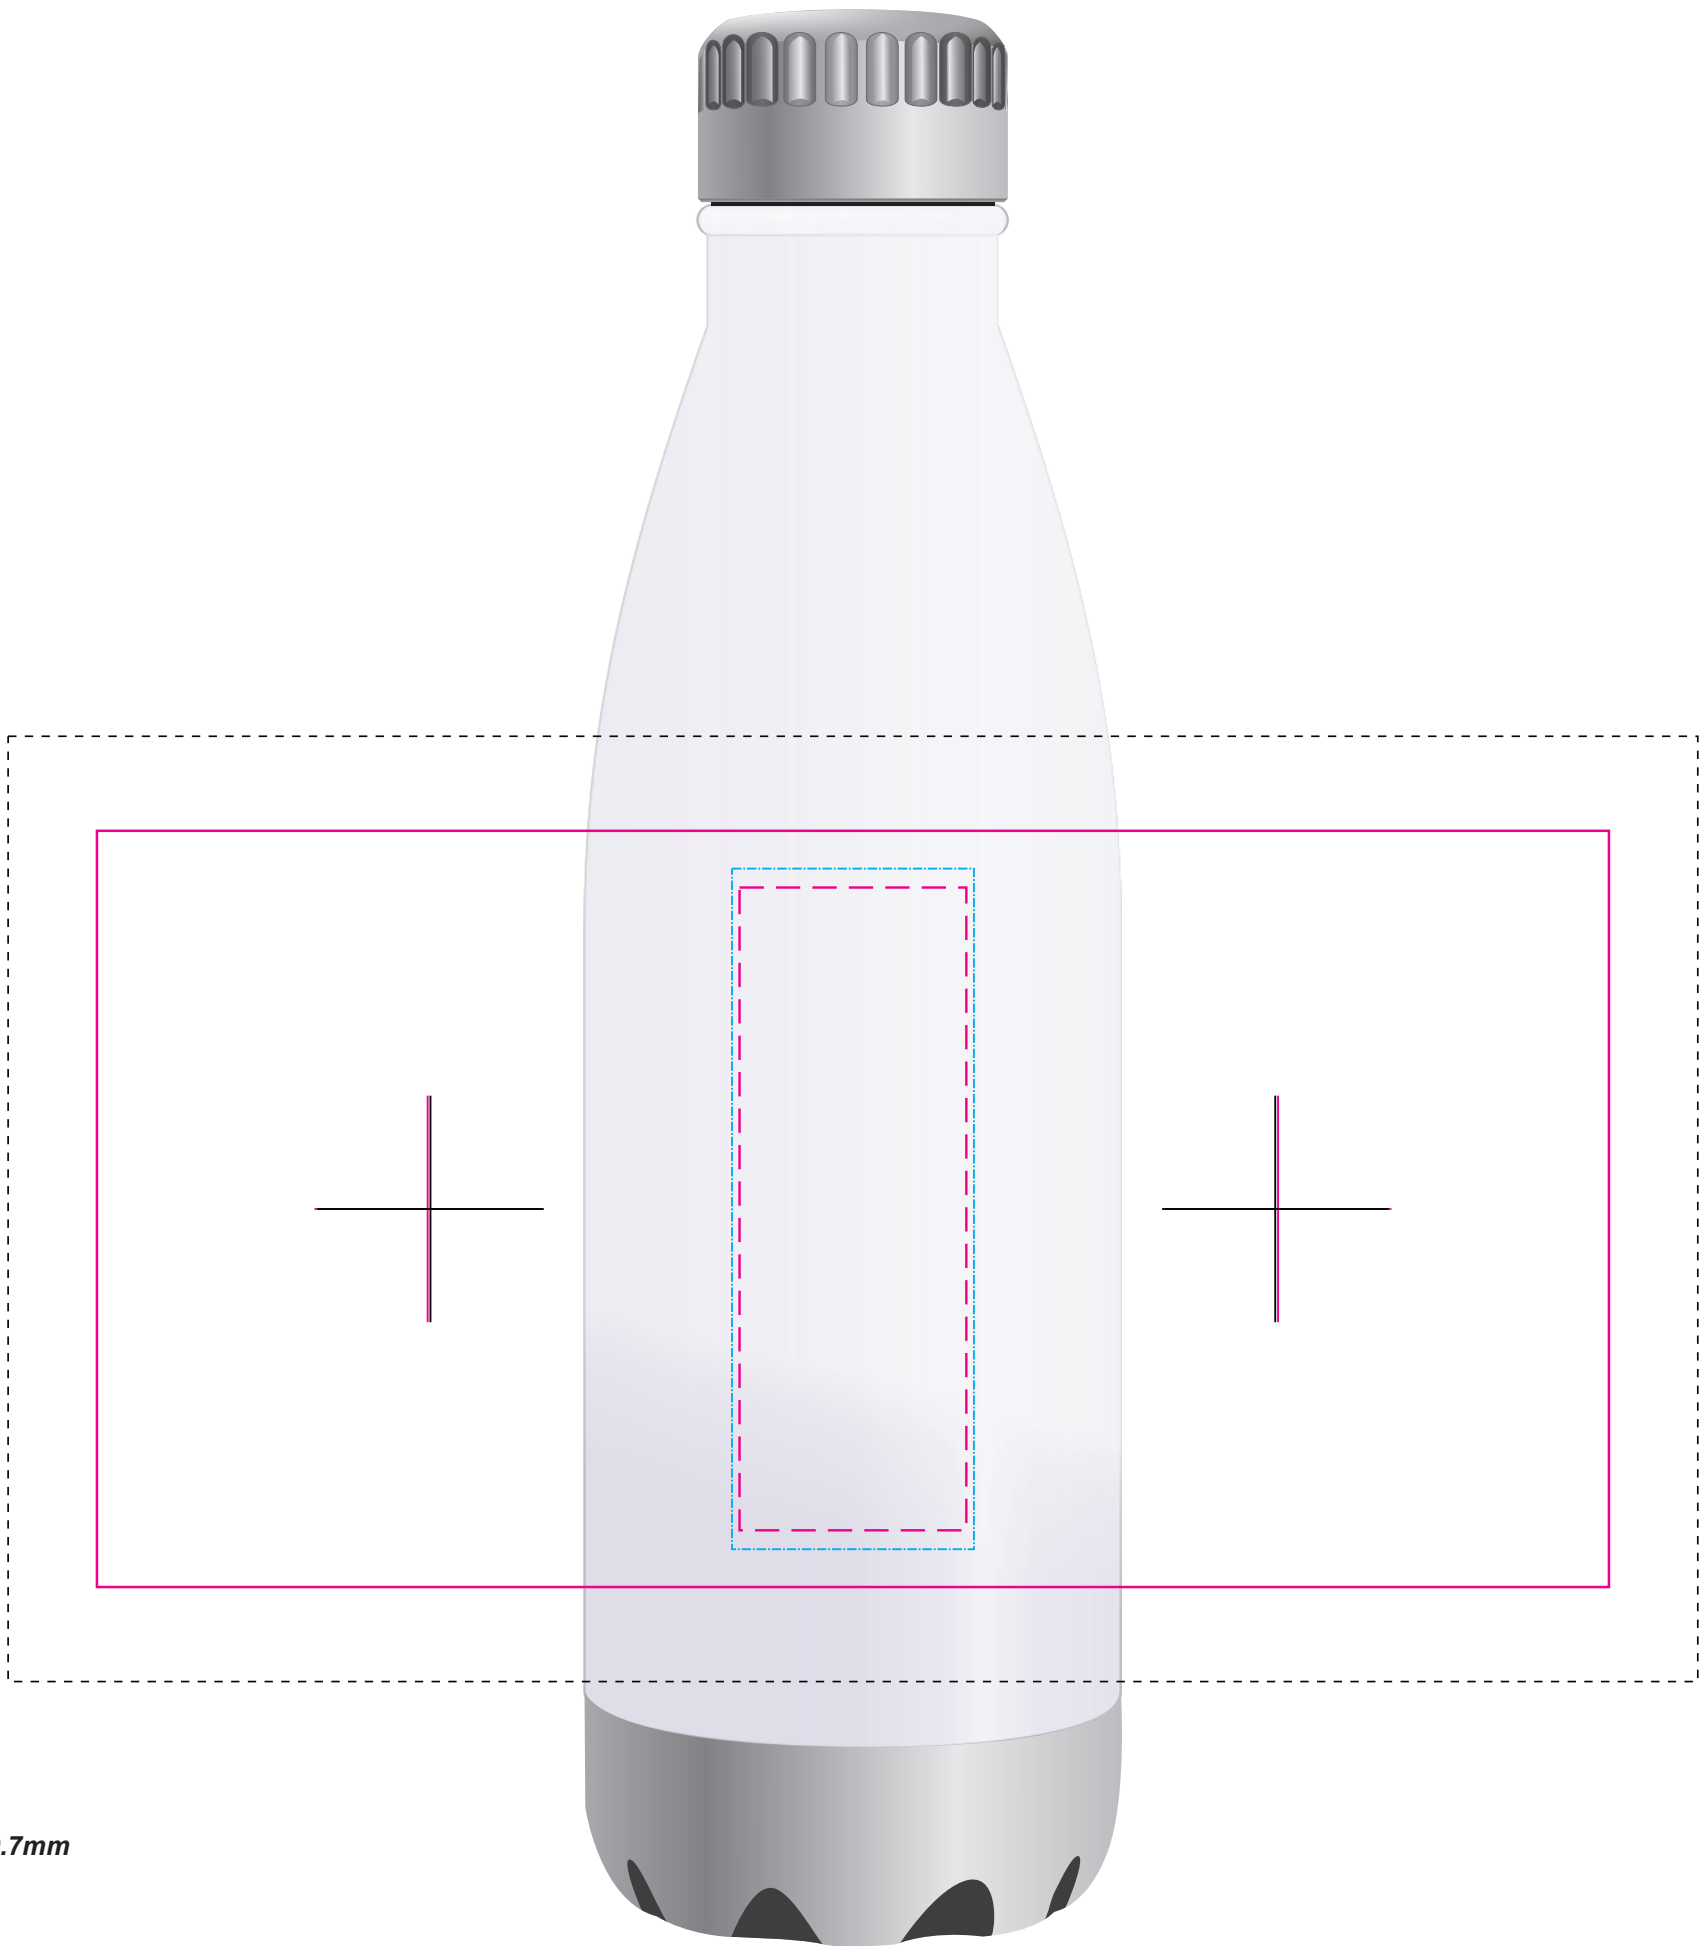

Screen/Roll Print PMS
XXXc

Direct Digital

Rotary Digital

Laser Engraved

Roll Screen
Print Area: 225mmL x 100mmH
Actual print size: xxmmL x xxmmH

Digital
Print Area: 30mmL x 85mmH
Actual print size: xxmmL x xxmmH

Digital Rotary - Joined Wrap
Print Area: 251.33mmL x 125mmH
Actual print size: xxmmL x xxmmH

Laser - Min Thickness required is 0.7mm
Print Area: 32mmLx 90mmH
Actual print size: xxmmL x xxmmH

Finished print area - Roll/Screen
Finished print area - Digital
Finished print area - Digital Rotary
Finished print area - Laser
Approx opposite positions