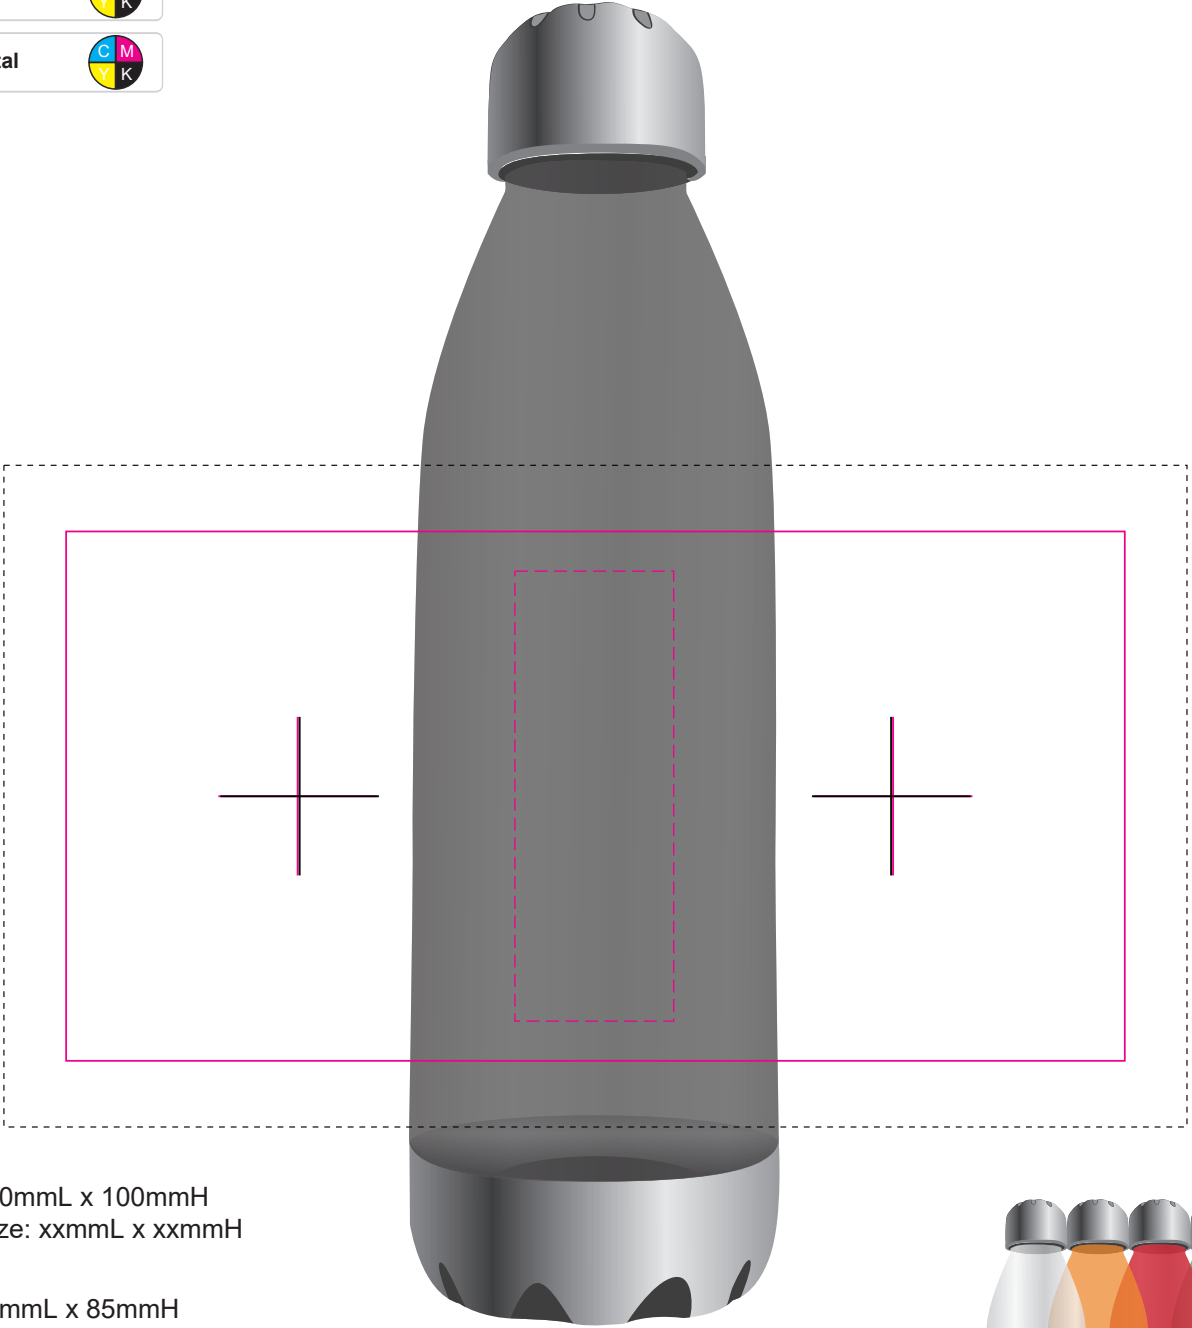

LL6971 - Soda Drink Bottle - Clear, Translucent Orange, Translucent Red, Translucent Green, Translucent Blue & Translucent Charcoal

- Roll Print  PMS XXXc
- Direct Digital  CMYK
- Rotary Digital  CMYK

Below showing at approx 70% of size

Roll
Print Area: 200mmL x 100mmH
Actual print size: xxmmL x xxmmH

Digital
Print Area: 30mmL x 85mmH
Actual print size: xxmmL x xxmmH

Digital Rotary - Joined Wrap
Print Area: 223.5mmL x 125mmH
Actual print size: xxmmL x xxmmH

Finished print area - Roll	
Finished print area - Digital	
Finished print area - Digital Rotary	
Approx opposite positions	

Roll Print  PMS
XXXc

Direct Digital 

Rotary Digital 

Roll

Print Area: 200mmL x 100mmH
Actual print size: xxmmL x xxmmH