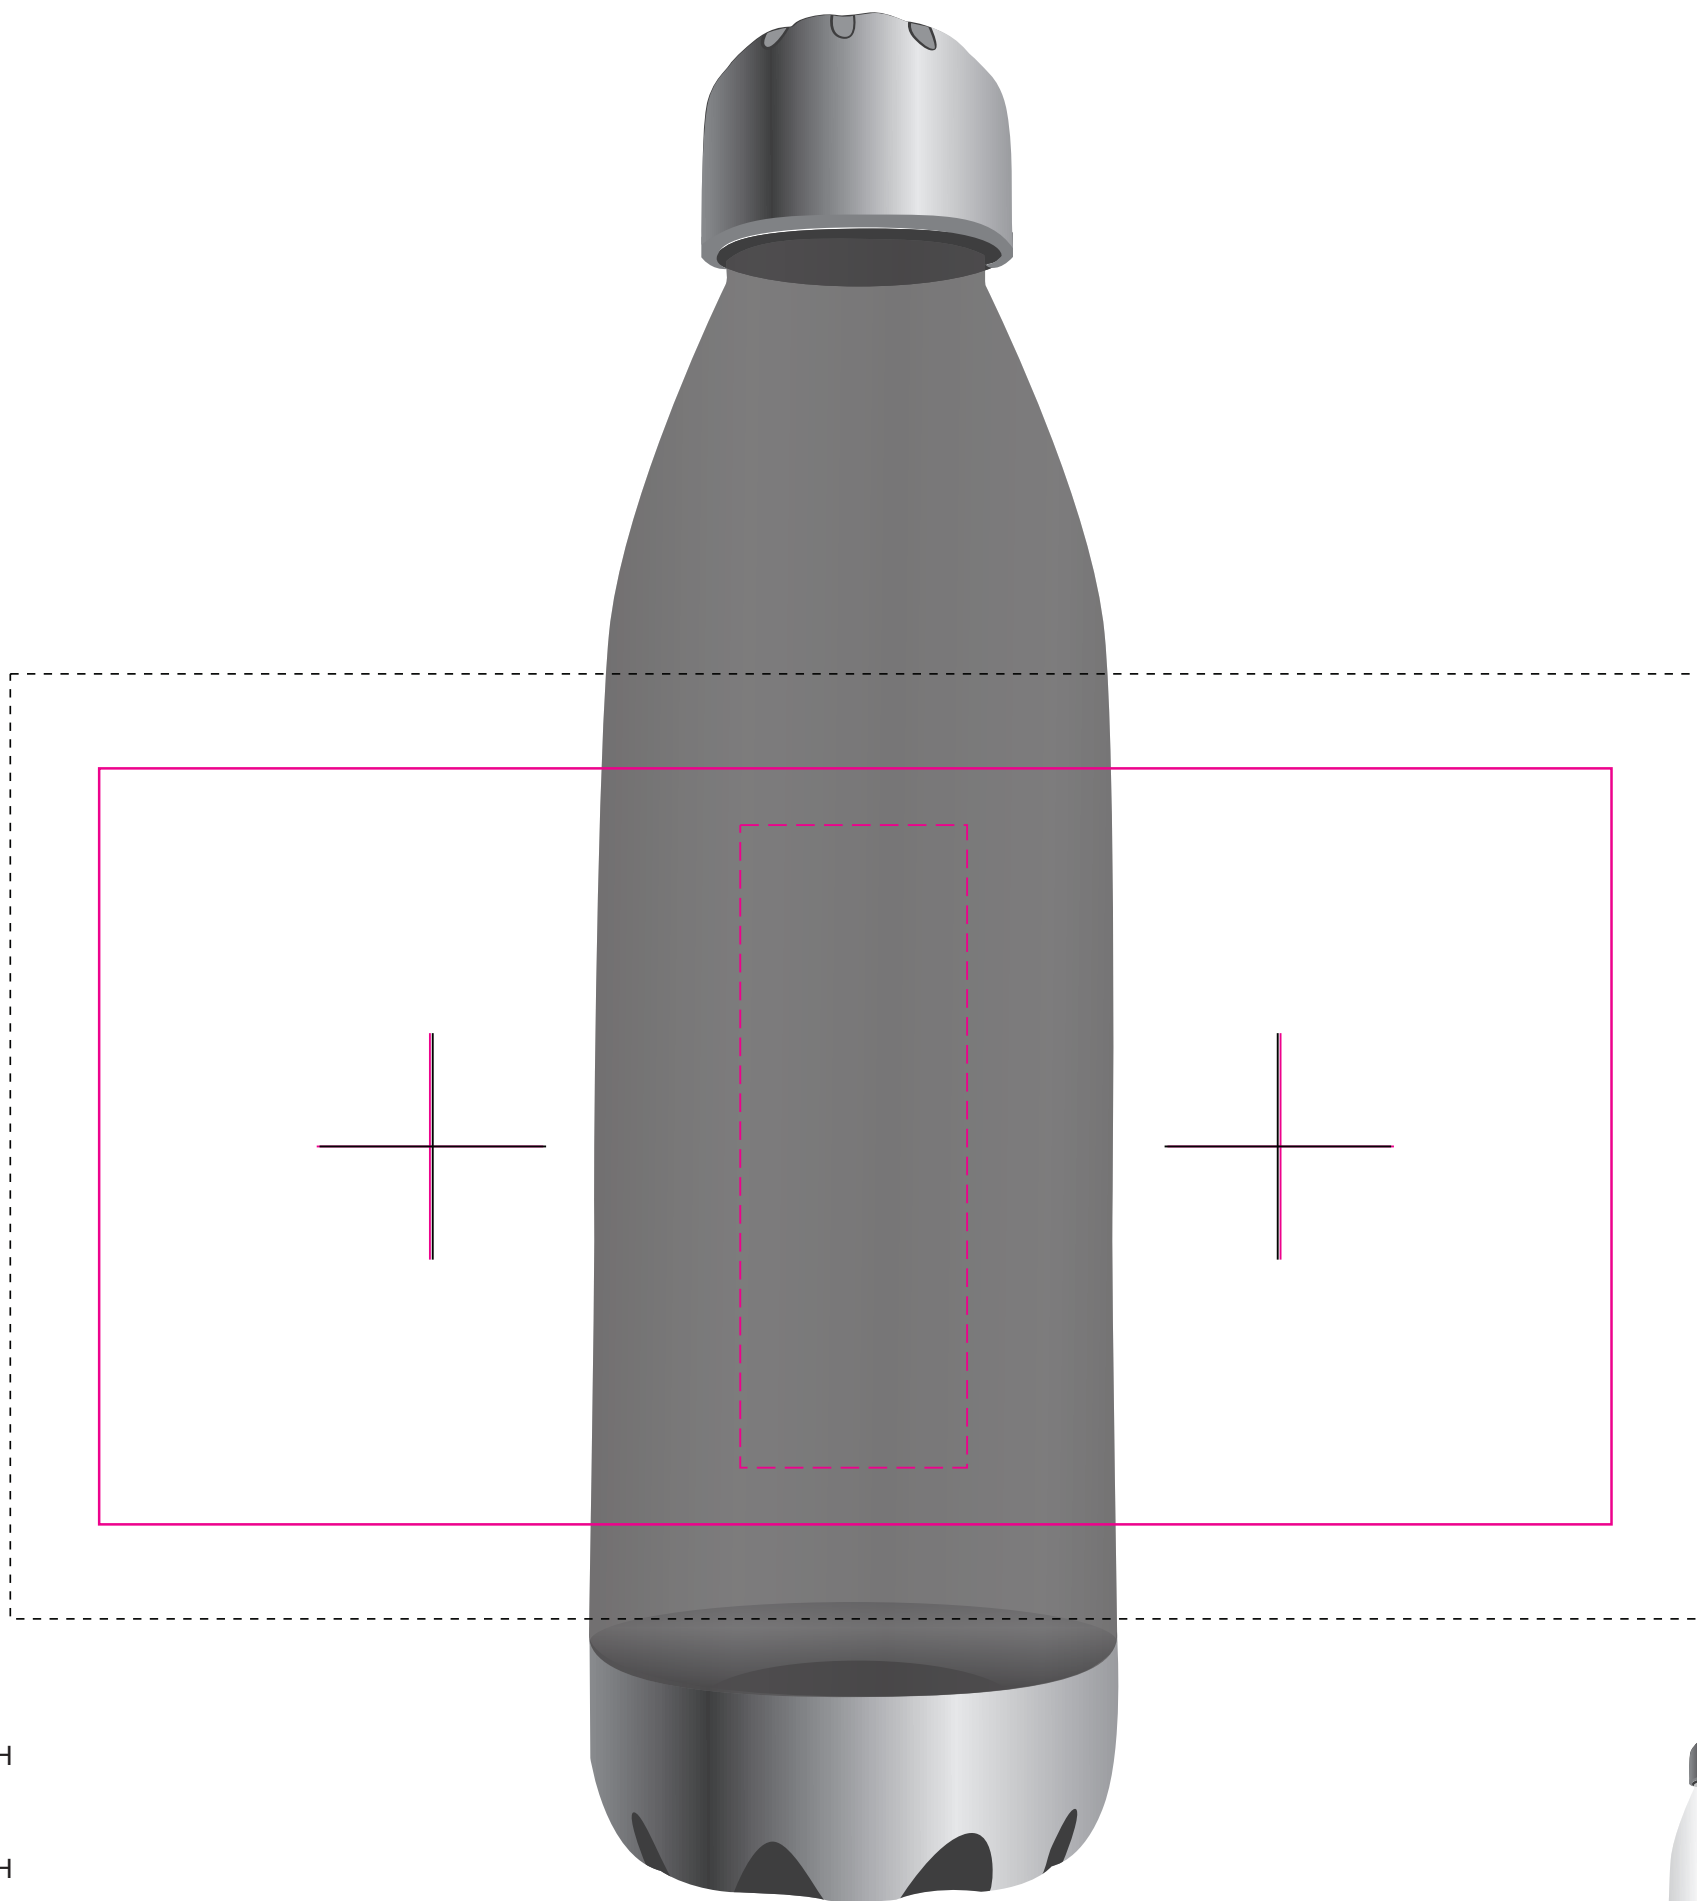

LL6971 - Soda Drink Bottle - Clear, Translucent Orange, Translucent Red, Translucent Green, Translucent Blue & Translucent Charcoal

- Roll Print  PMS XXXc
- Direct Digital  CMYK
- Rotary Digital  CMYK

Below showing at approx 70% of size

Roll
Print Area: 200mmL x 100mmH
Actual print size: xxmmL x xxmmH

Digital
Print Area: 30mmL x 85mmH
Actual print size: xxmmL x xxmmH

Digital Rotary - Joined Wrap
Print Area: 223.5mmL x 125mmH
Actual print size: xxmmL x xxmmH

Finished print area - Roll	
Finished print area - Digital	
Finished print area - Digital Rotary	
Approx opposite positions	

Roll Print  PMS
XXXc

Direct Digital 

Rotary Digital 

Roll

Print Area: 200mmL x 100mmH
Actual print size: xxmmL x xxmmH