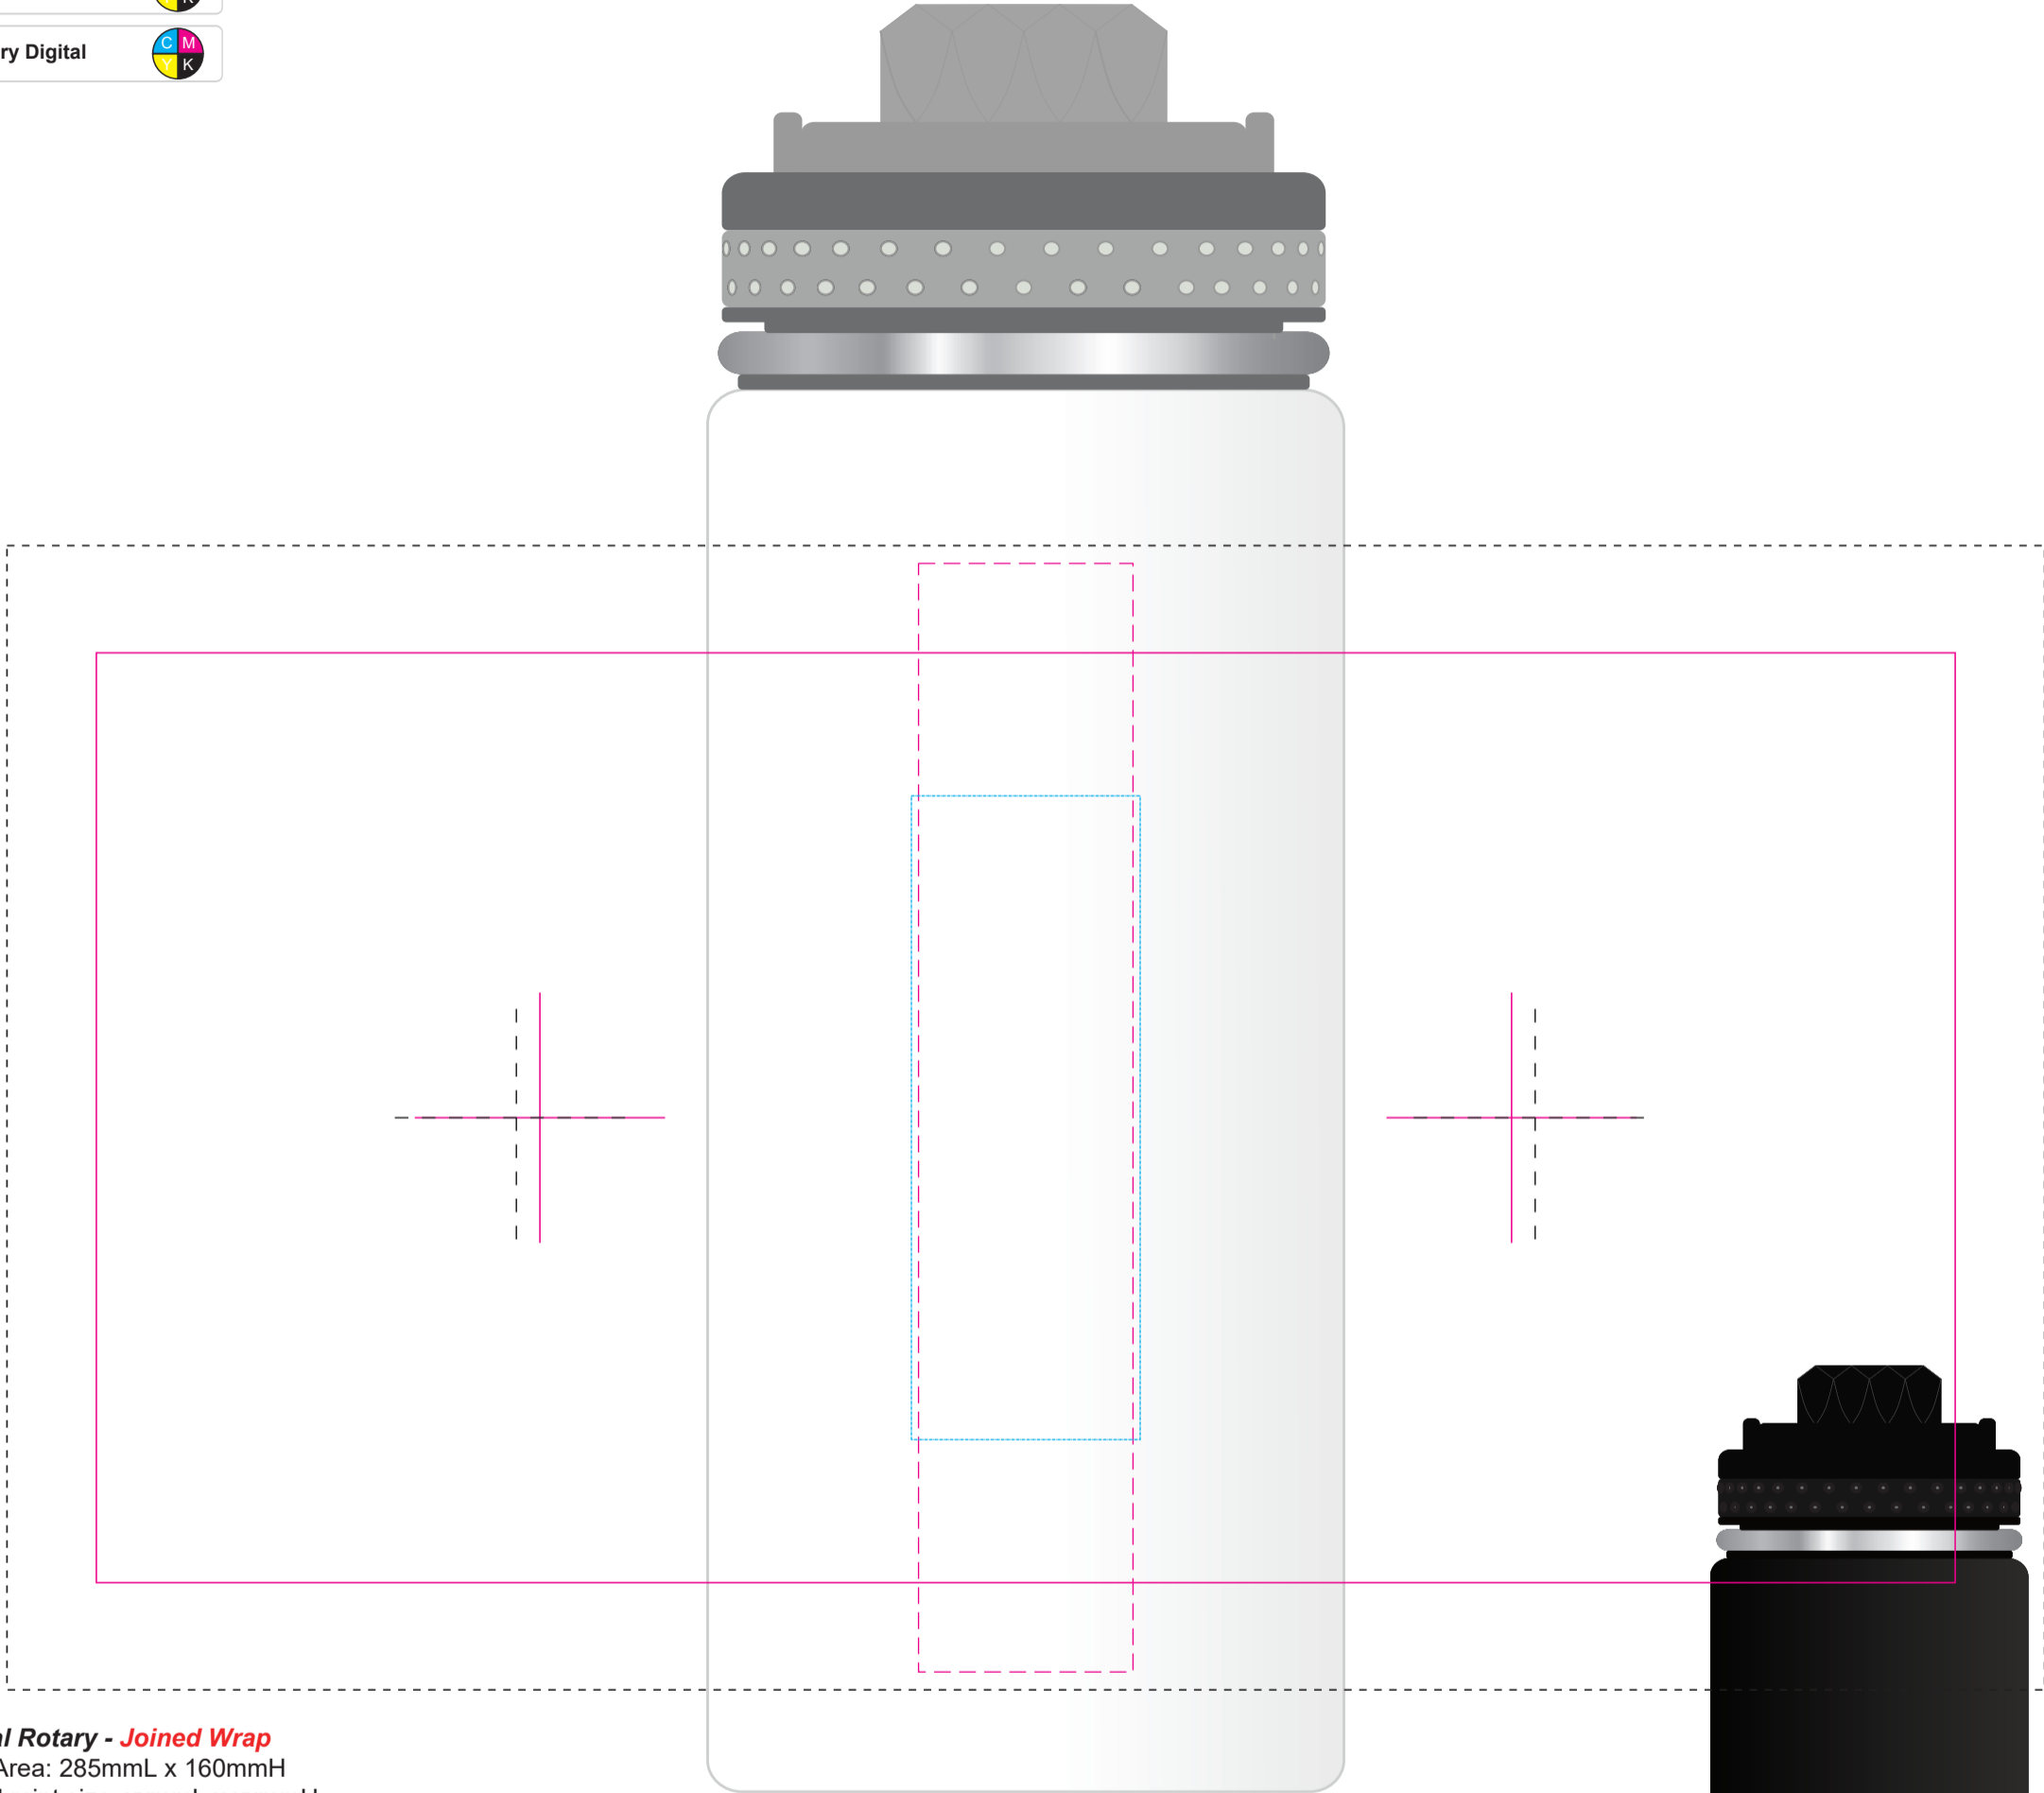

Print Area: 285mmL x 160mmH
Actual print size: xxmmL x xxmmH

Digital

Print Area: 30mmL x 155mmH
Actual print size: xxmmL x xxmmH

Laser

Print Area: 32mmL x 90mmH
Actual print size: xxmmL x xxmmH

Rotary Screen

Print Area: 260mmL x 130mmH
Actual print size: xxmmL x xxmmH

Rotary Screen  PMS
XXXc

Laser Engraved - White Oxidisation

Direct Digital 

Rotary Digital 

Digital Rotary - Joined Wrap

Print Area: 285mmL x 160mmH

Actual print size: xxmmL x xxmmH

Digital

Print Area: 30mmL x 155mmH

Actual print size: xxmmL x xxmmH

Laser

Print Area: 32mmL x 90mmH

Actual print size: xxmmL x xxmmH

Rotary Screen

Print Area: 260mmL x 130mmH

Actual print size: xxmmL x xxmmH

Finished print area - Roll/Screen 
Finished print area - Digital 
Finished print area - Digital Rotary 
Finished print area - Laser 
Approx opposite positions 