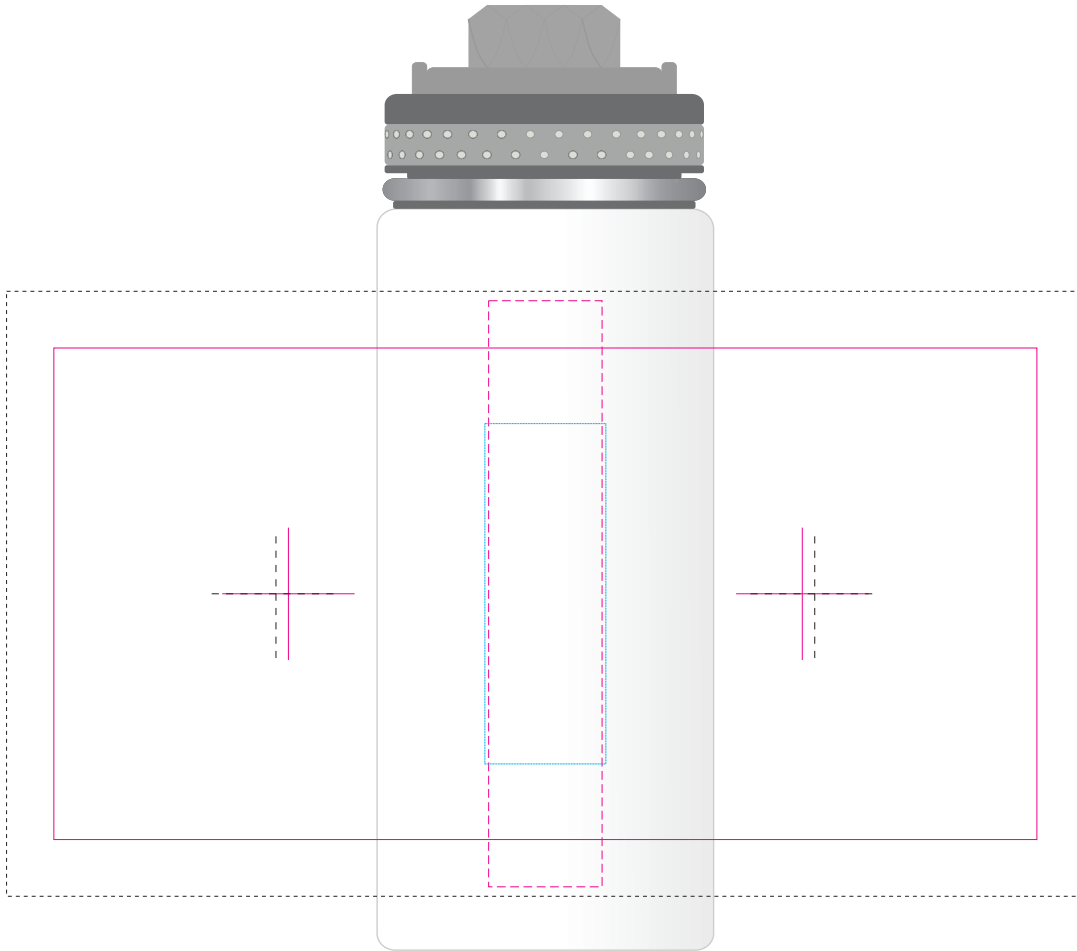

LL6963 - Mystique 950mL Bottle - Black/Black, White/Grey

Rotary Screen  PMS XXXc

Special icons if required

Laser Engraved - White Oxidisation

Direct Digital 

BELOW IS 50% OF SIZE

Rotary Digital 

Digital Rotary - Joined Wrap

Print Area: 285mmL x 160mmH
Actual print size: xxmmL x xxmmH

Digital

Print Area: 30mmL x 155mmH
Actual print size: xxmmL x xxmmH

Laser

Print Area: 32mmL x 90mmH
Actual print size: xxmmL x xxmmH

Rotary Screen

Print Area: 260mmL x 130mmH
Actual print size: xxmmL x xxmmH

Rotary Screen  PMS
XXXc

Laser Engraved - White Oxidisation

Direct Digital 

Rotary Digital 

Digital Rotary - Joined Wrap

Print Area: 285mmL x 160mmH

Actual print size: xxmmL x xxmmH

Digital

Print Area: 30mmL x 155mmH

Actual print size: xxmmL x xxmmH

Laser

Print Area: 32mmL x 90mmH

Actual print size: xxmmL x xxmmH

Rotary Screen