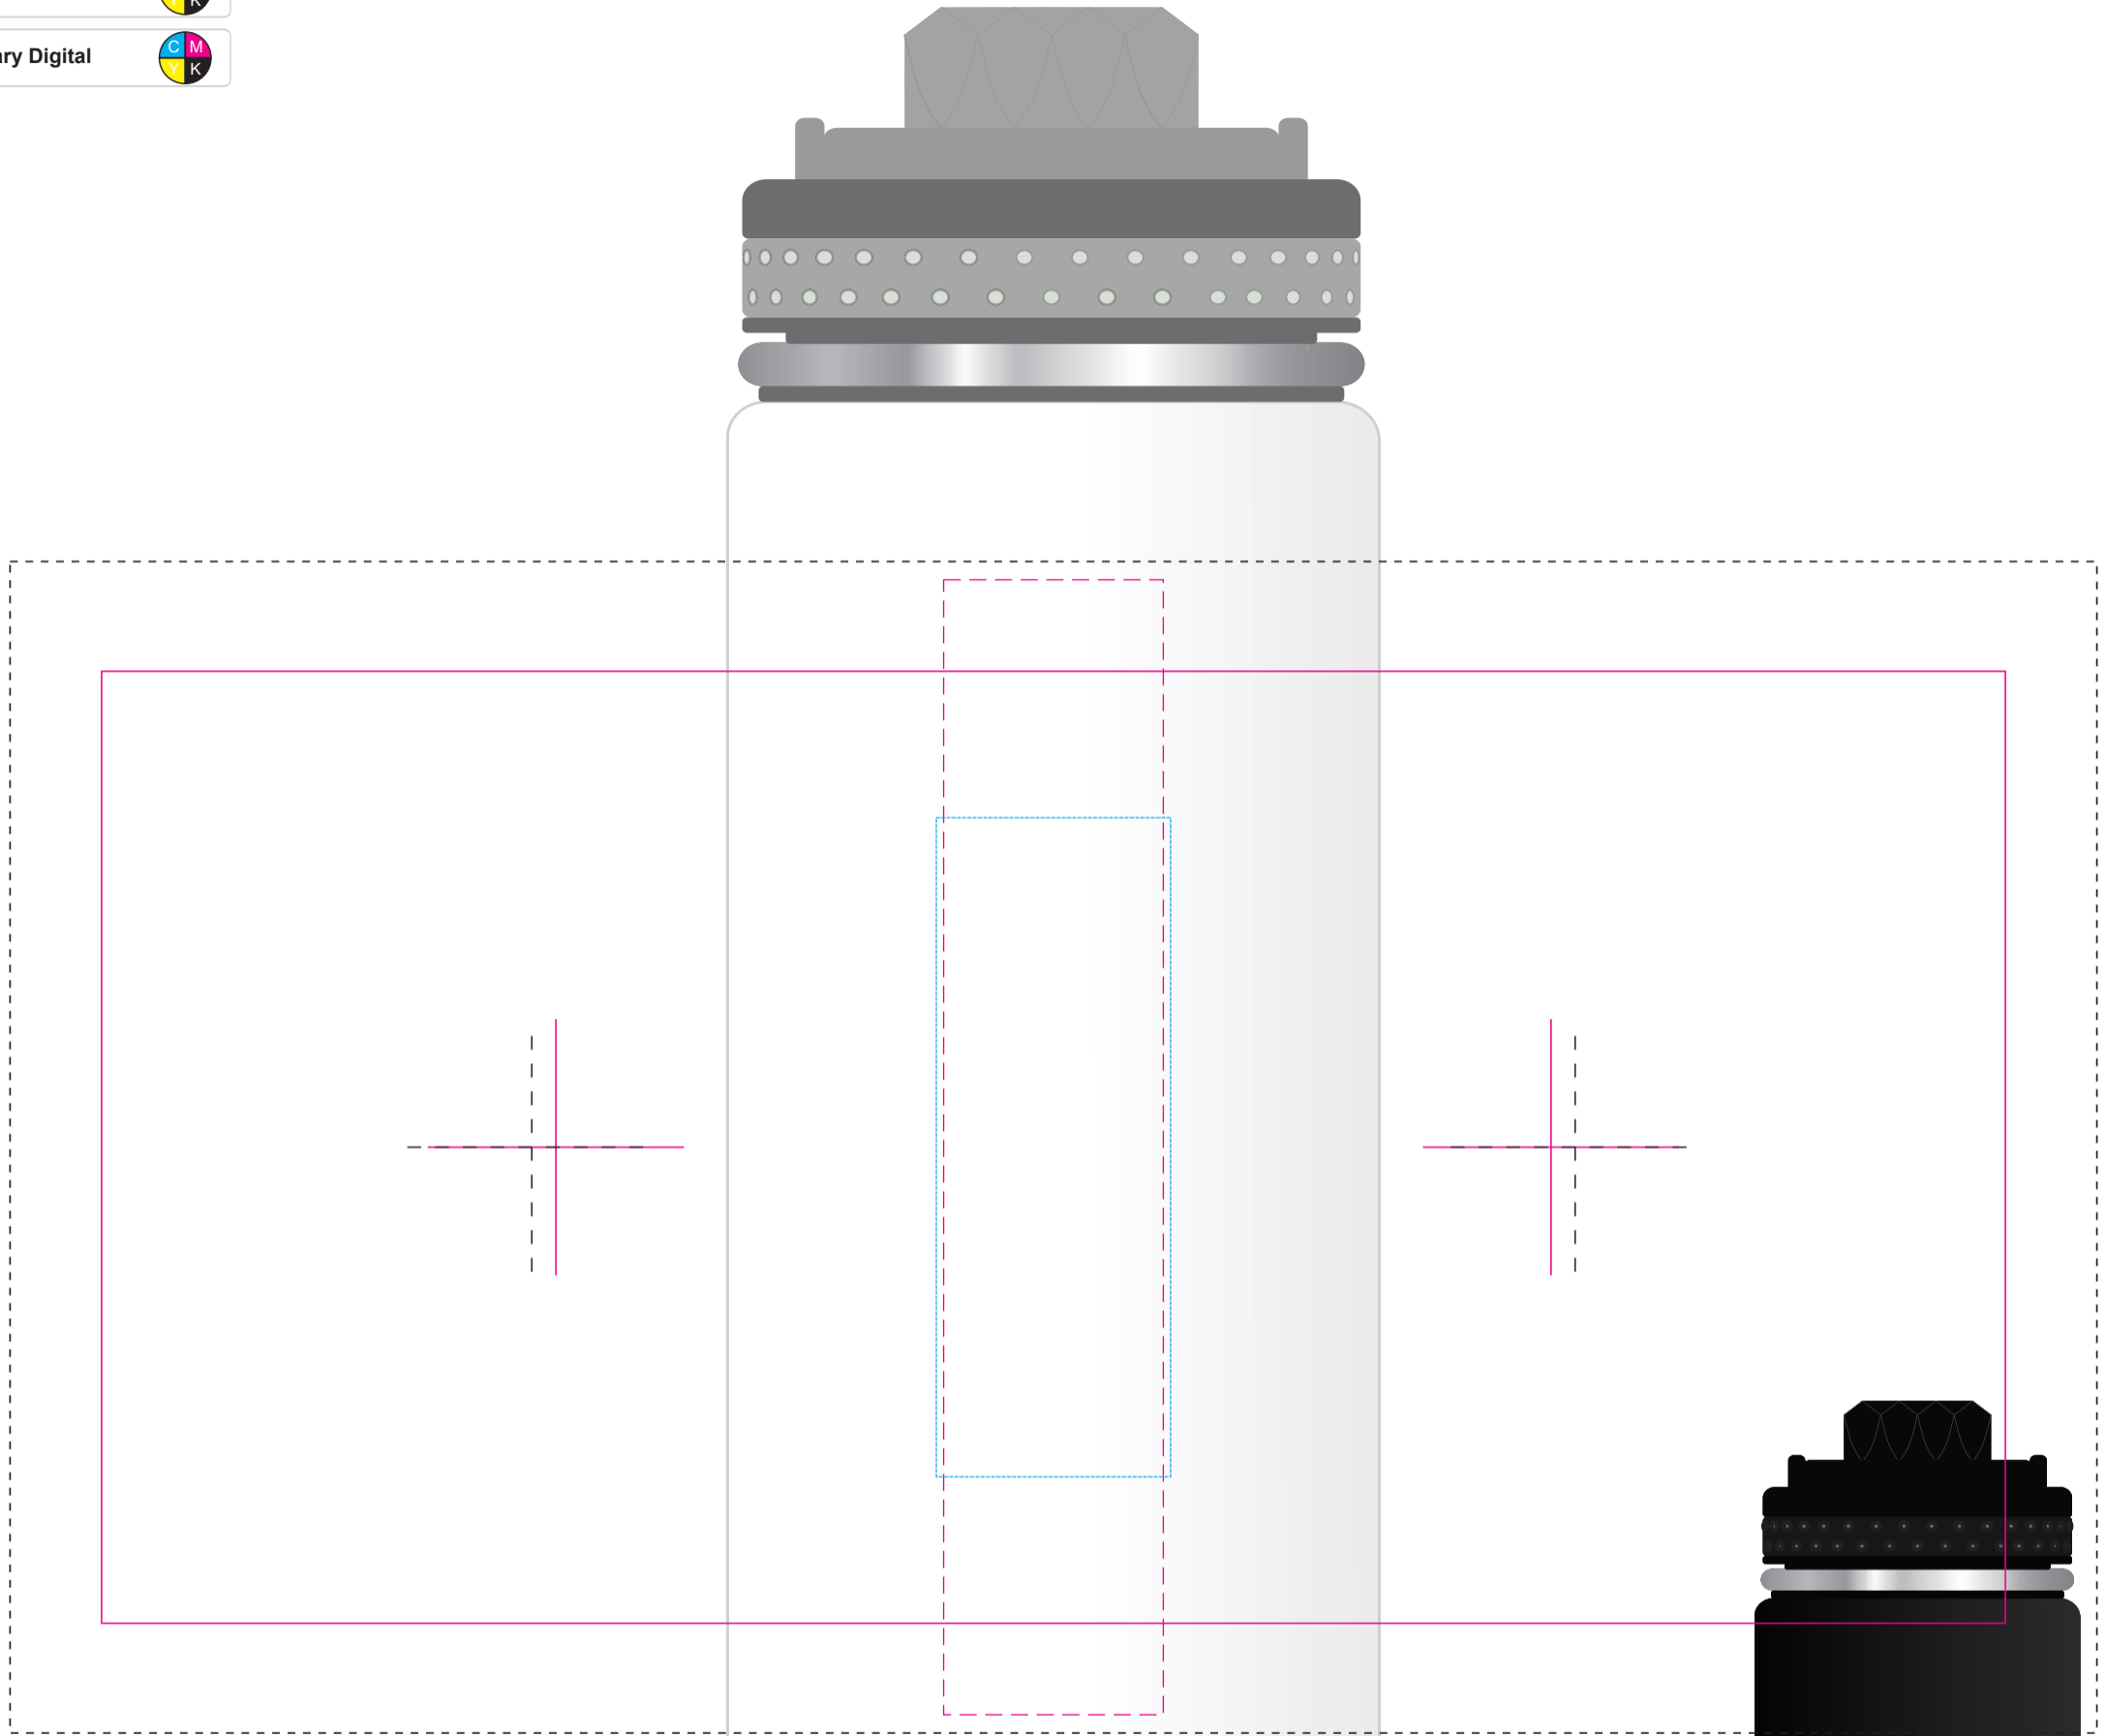

Rotary Screen
Print Area: 260mmL x 130mmH
Actual print size: xxmmL x xxmmH

INT: _____
RPT SO: _____
QC: _____

Rotary Screen  PMS
XXXc

Laser Engrave 

Direct Digital 

Rotary Digital 

Digital Rotary - Joined Wrap

Print Area: 285mmL x 160mmH

Actual print size: xxmmL x xxmmH

Digital

Print Area: 30mmL x 155mmH

Actual print size: xxmmL x xxmmH

Laser - Min Thickness required is 0.7mm

Print Area: 32mmL x 90mmH

Actual print size: xxmmL x xxmmH

Rotary Screen

Print Area: 260mmL x 130mmH

Actual print size: xxmmL x xxmmH

Finished print area - Roll/Screen 
Finished print area - Digital 
Finished print area - Digital Rotary 
Finished print area - Laser 
Approx opposite positions 