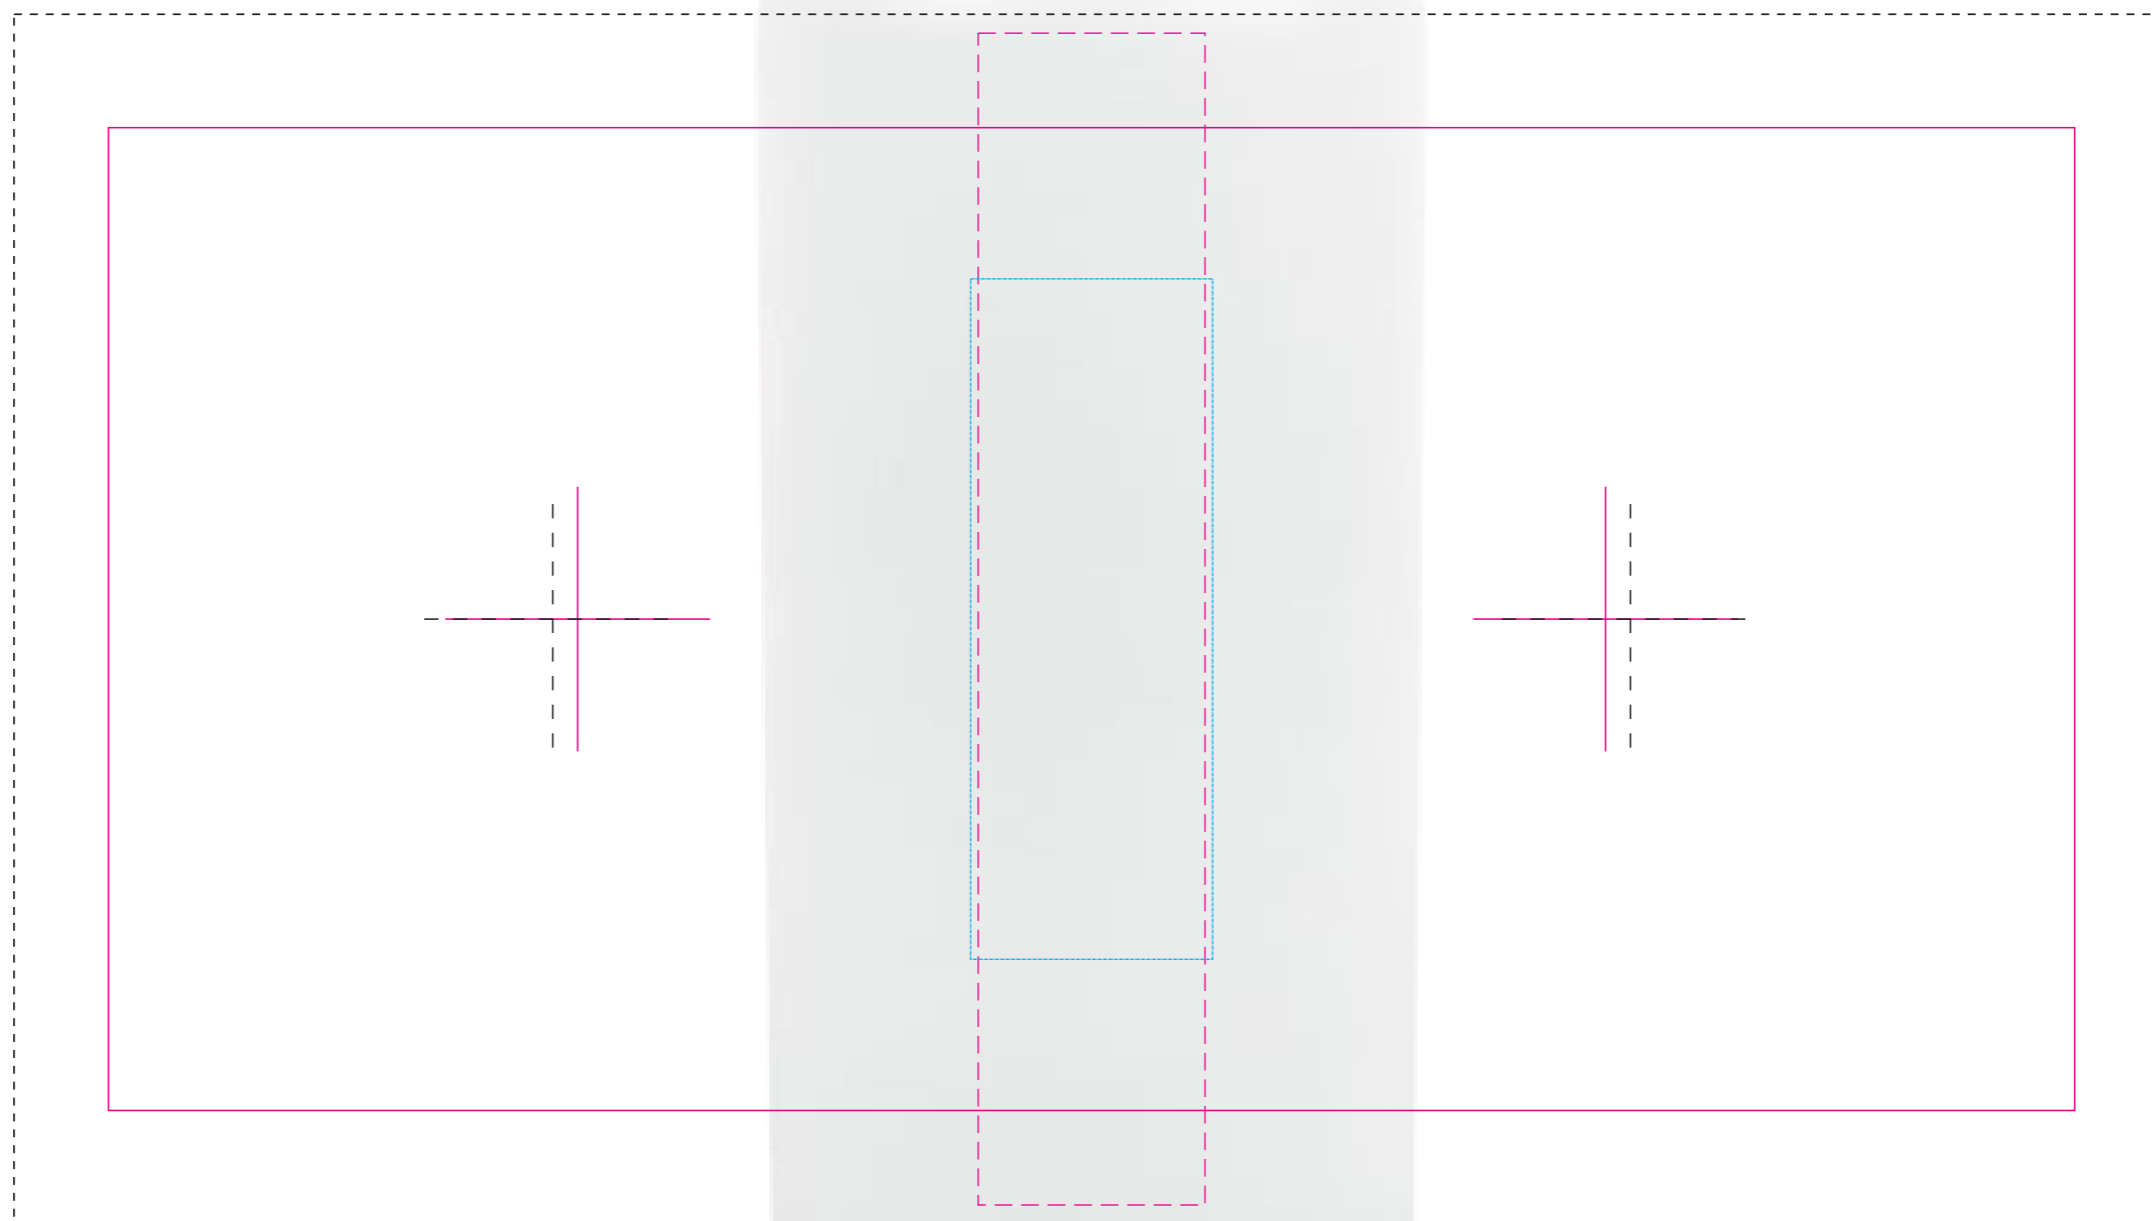

DECORATION SIZE

ROLL PRINT

Print Area: 260mmL x 130mmH
Actual print size: xxmmL x xxmmH

LASER ENGRAVE - Min Thickness: 0.7mm

Print area: 32mmL x 90mmH
Actual print size: xxmmL x xxmmH

DIGITAL PRINT

Print Area: 30mmL x 155mmH
Actual print size: xxmmL x xxmmH

ROTARY DIGITAL - JOINED WRAP

Print Area: 285mmL x 160mmH
Actual print size: xxmmL x xxmmH

- Finished print area - Roll Print 
- Finished print area - Laser Engrave 
- Finished print area - Digital Print 
- Finished print area - Rotary Digital 
- Opposite Positions 

Below is 20% of actual size

ROLL PRINT 

LASER ENGRAVE 

DIGITAL PRINT 

ROTARY DIGITAL 

Below is the actual size

Below is 20% of actual size

DECORATION SIZE

ROLL PRINT
Print Area: 260mmL x 130mmH
Actual print size: xxmmL x xxmmH

LASER ENGRAVE - Min Thickness: 0.7mm
Print area: 32mmL x 90mmH
Actual print size: xxmmL x xxmmH

DIGITAL PRINT
Print Area: 30mmL x 155mmH
Actual print size: xxmmL x xxmmH