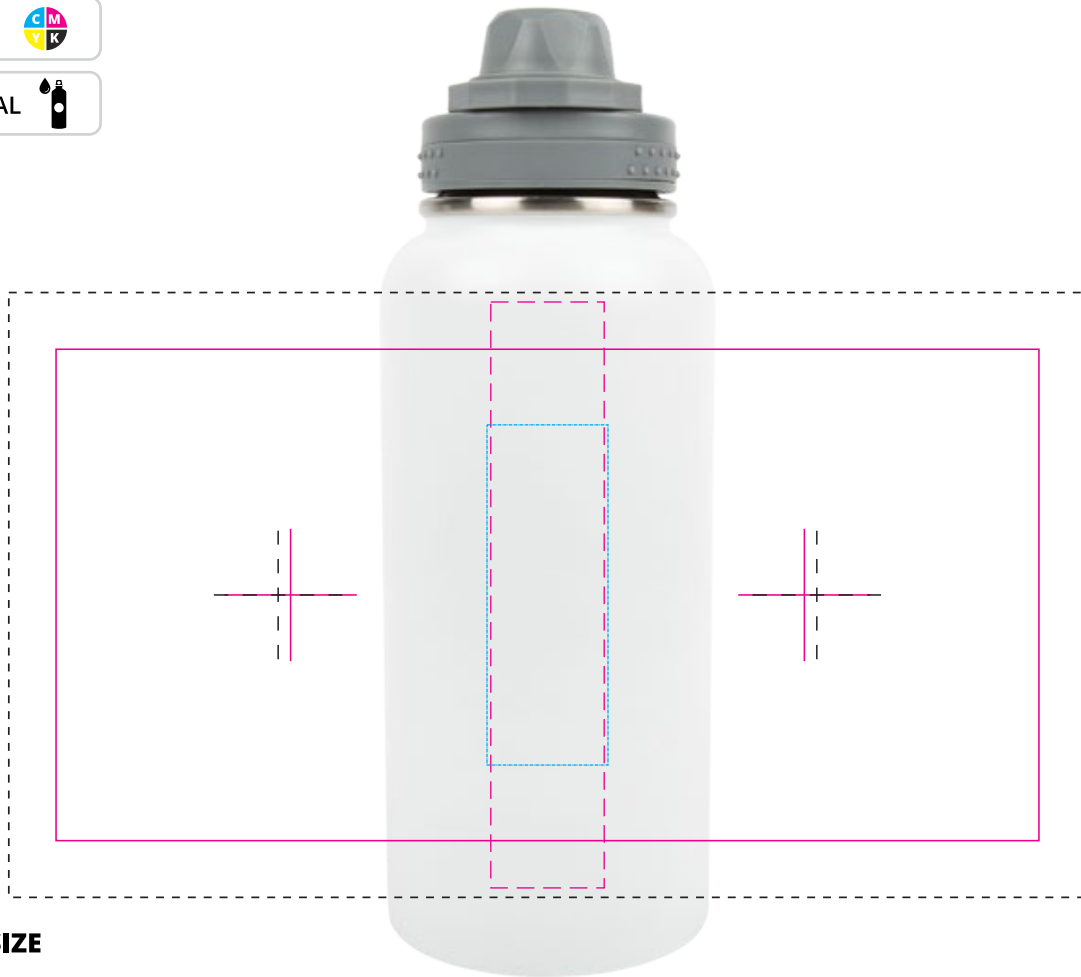

LL6963 Mystique 950ml Stainless Steel Vacuum Bottle

QUANTITY: XXXX

- QTY x Colour
- QTY x Colour

ROLL PRINT  PMS XXXX

LASER ENGRAVE 

DIGITAL PRINT 

ROTARY DIGITAL 

Below is 50% of actual size

DECORATION SIZE

ROLL PRINT

Print Area: 260mmL x 130mmH
Actual print size: xxmmL x xxmmH

LASER ENGRAVE - Min Thickness: 0.7mm

Print area: 32mmL x 90mmH
Actual print size: xxmmL x xxmmH

DIGITAL PRINT

Print Area: 30mmL x 155mmH
Actual print size: xxmmL x xxmmH