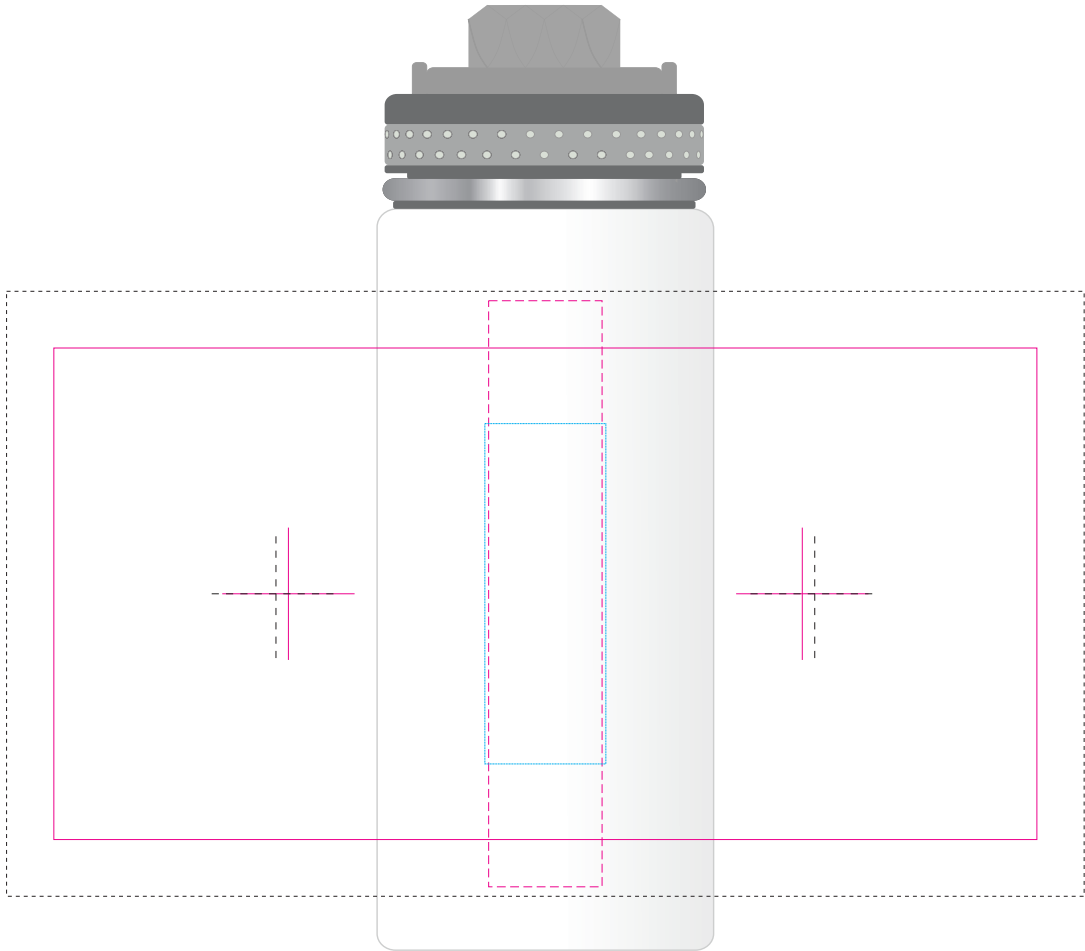

Logo Here

Job # XXXXXX
Cust # XXXX-XC

LL6963 - Mystique 950mL Bottle - Black/Black, White/Grey

Rotary Screen  PMS XXXc

Special icons if required

Laser Engrave 

Direct Digital 

Rotary Digital 

BELOW IS 50% OF SIZE

Digital Rotary - Joined Wrap
Print Area: 285mmL x 160mmH
Actual print size: xxmmL x xxmmH

Digital
Print Area: 30mmL x 155mmH
Actual print size: xxmmL x xxmmH

Laser - Min Thickness required is 0.7mm
Print Area: 32mmL x 90mmH
Actual print size: xxmmL x xxmmH

Rotary Screen
Print Area: 260mmL x 130mmH
Actual print size: xxmmL x xxmmH

INT: _____
RPT SO: _____
QC: _____

Rotary Screen  PMS
XXXc

Laser Engrave 

Direct Digital 

Rotary Digital 

Digital Rotary - Joined Wrap

Print Area: 285mmL x 160mmH

Actual print size: xxmmL x xxmmH

Digital

Print Area: 30mmL x 155mmH

Actual print size: xxmmL x xxmmH

Laser - Min Thickness required is 0.7mm

Print Area: 32mmL x 90mmH

Actual print size: xxmmL x xxmmH