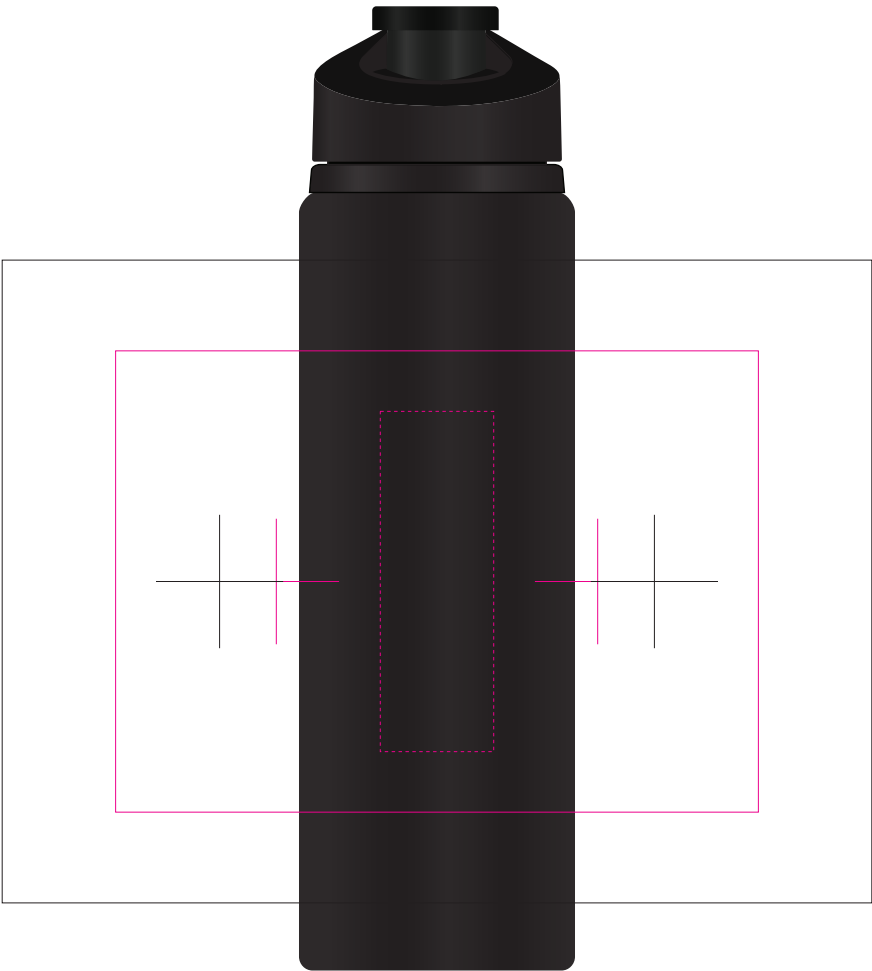

**LL6957 - Amore 750ml Bottle - Free Flow Lid - Black, Blue, Light Blue, Light Green, Navy Blue, Orange, Red, Teal, Yellow, & White**

Screen Print  PMS XXXc

Laser Engrave 

CMYK Direct Digital 

Rotary Digital 

Below showing at approx 50% of size

**Rotary Screen**  
Print Area: 170mmL x 122mmH  
Actual print size: xxmmL x xxmmH

**Digital/Laser**  
Print Area: 30mmL x 90mmH  
Actual print size: xxmmL x xxmmH

**Rotary Digital**  
Print Area: 230mmL x 170mmH  
Actual print size: xxmmL x xxmmH