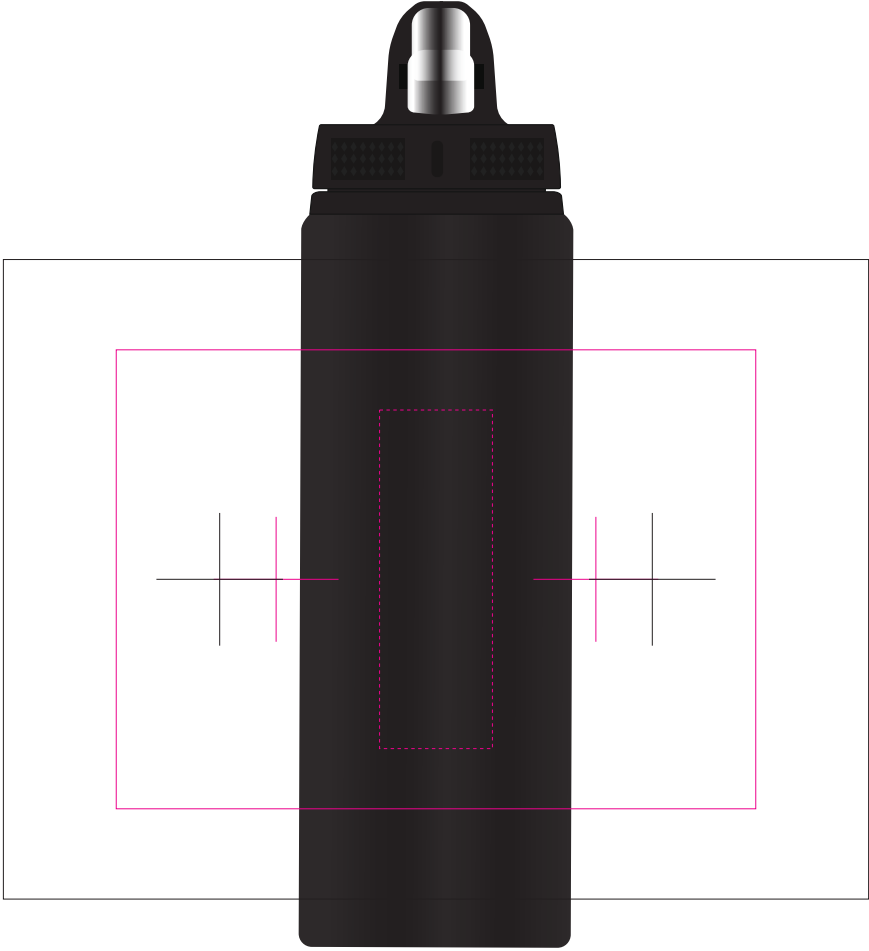

LL6956 - Amore 750ml Bottle - Flip Straw Lid - Black, Blue, Light BLue, Light Green, Navy Blue, Orange, Red, Teal, Yellow, & White

Screen Print  PMS
XXXc

Laser Engrave 

CMYK Direct Digital 

Rotary Digital 

Below showing at approx 50% of size

Rotary Screen
Print Area: 170mmL x 122mmH
Actual print size: xxmmL x xxmmH

Digital/Laser
Print Area: 30mmL x 90mmH
Actual print size: xxmmL x xxmmH

Rotary Digital - Joined Wrap
Print Area: 230mmL x 170mmH
Actual print size: xxmmL x xxmmH

Finished print area - Screen Print 
Finished print area - Digital/Laser 
Finished print area - Digital Rotary 

Screen Print  PMS
XXXc

Laser Engrave 

CMYK Direct Digital 

Rotary Digital 

Rotary Screen
Print Area: 170mmL x 122mmH
Actual print size: xxmmL x xxmmH