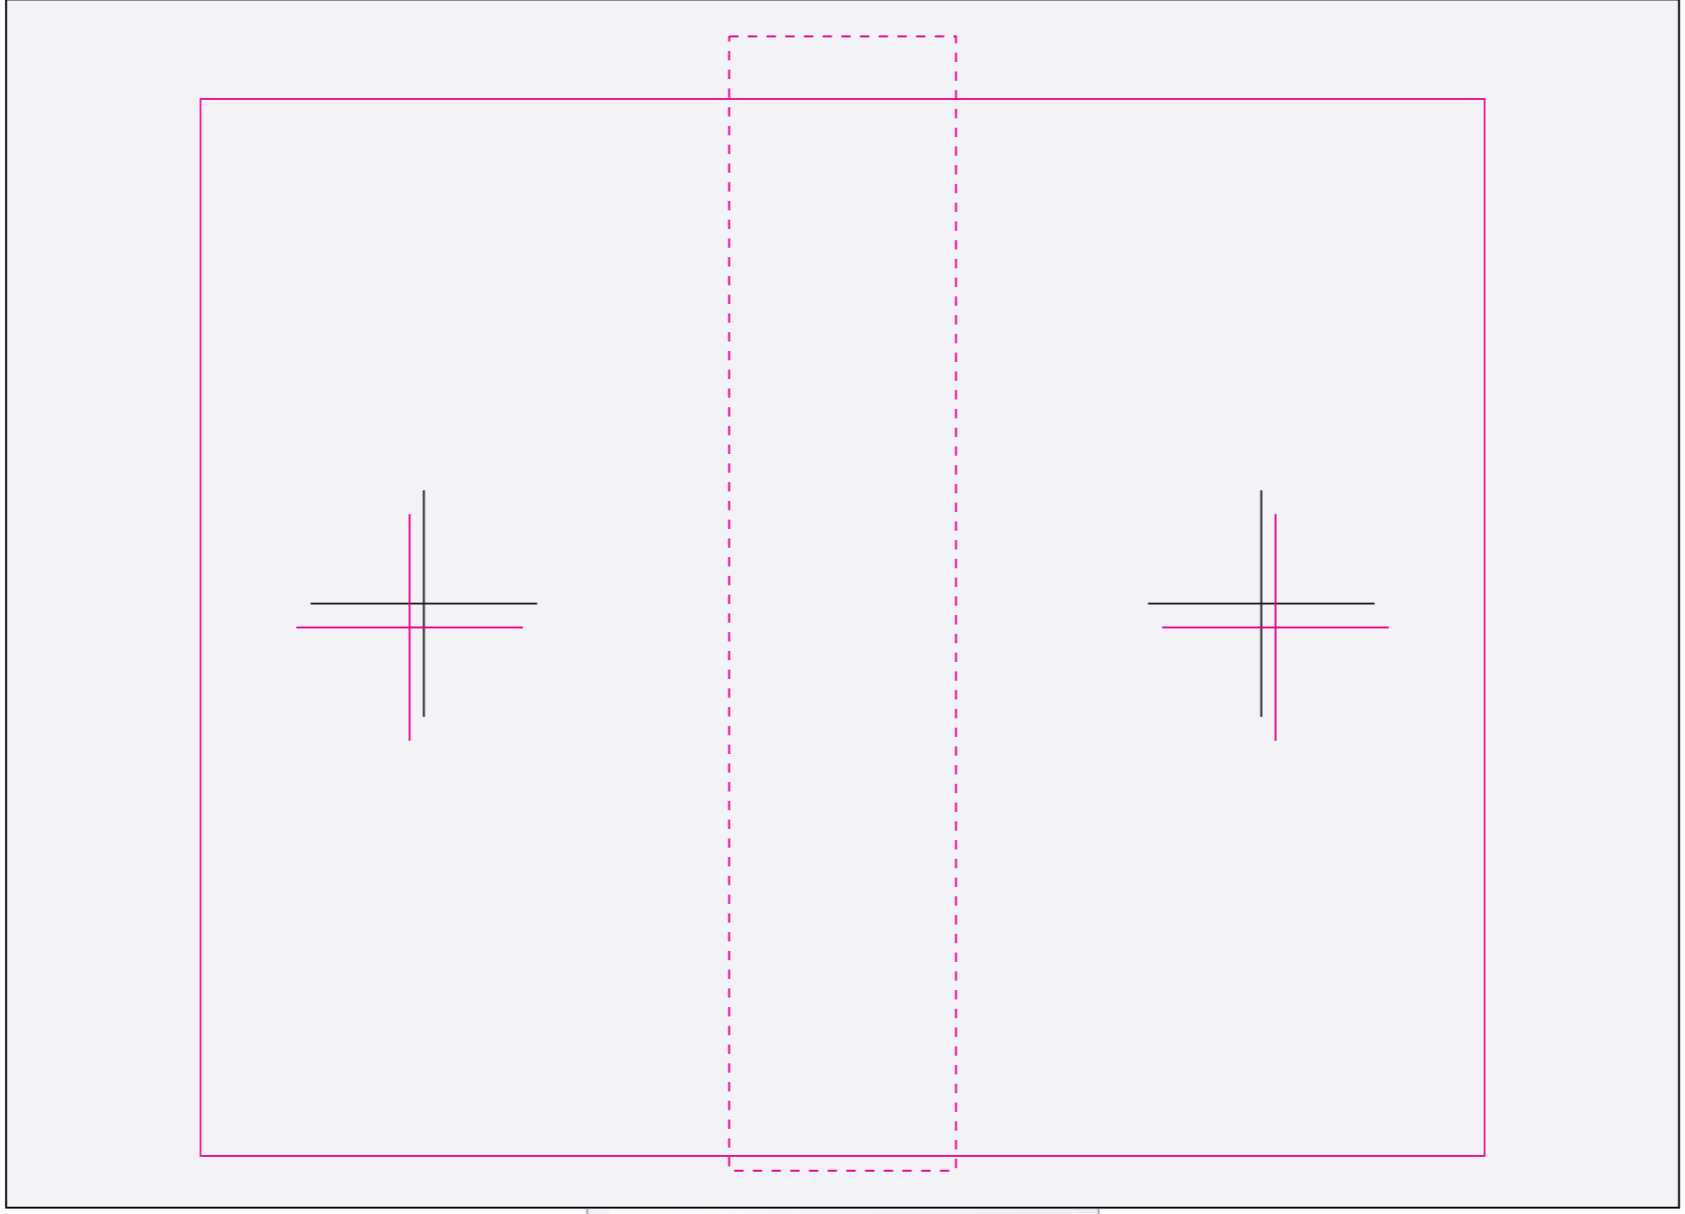

Rotary Digital 

Below showing at approx 50% of size

**Roll**  
Print Area: 170mmL x 140mmH  
Actual print size: xxmmL x xxmmH

**Digital**  
Print Area: 30mmL x 150mmH  
Actual print size: xxmmL x xxmmH

**Digital Rotary**  
Print area: 221.48mmL x 160mmH  
Actual print size: xxmmL x xxmmH

Finished print area - Spot   
 Finished print area - Digital   
 Finished print area - Digital Rotary   
 Approx opposite positions 

Roll Print  PMS  
XXXc

Direct Digital 

Rotary Digital 

**Roll**  
Print Area: 170mmL x 140mmH  
Actual print size: xxmmL x xxmmH

**Digital**  
Print Area: 30mmL x 150mmH  
Actual print size: xxmmL x xxmmH

**Digital Rotary**  
Print area: 221.48mmL x 160mmH  
Actual print size: xxmmL x xxmmH

Finished print area - Spot   
Finished print area - Digital   
Finished print area - Digital Rotary   
Approx opposite positions 