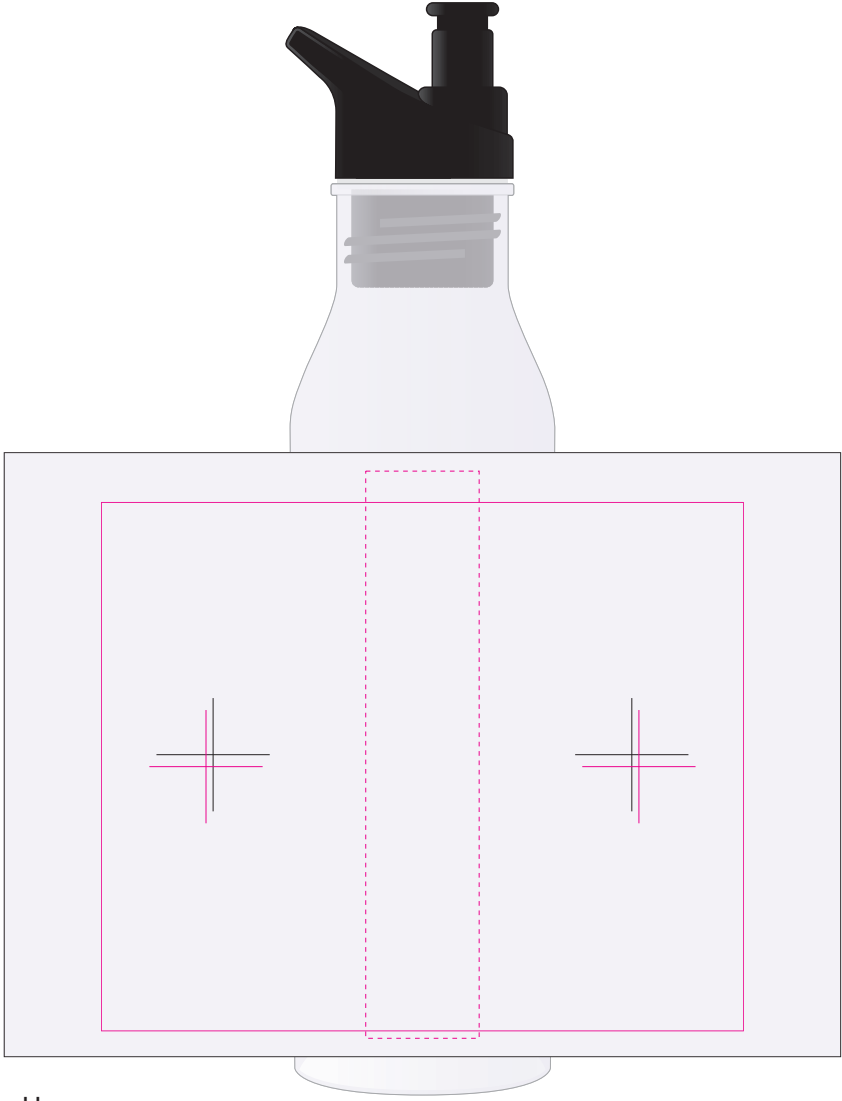

LL6905 x Bali Tritan Drink Bottle - Charcoal, Clear, Dark Blue, Light Blue, Light Green, Orange, Red, Teal & Yellow

Roll Print  PMS XXXc

Standard Digital print not possible on Clear bottle

Direct Digital 

Rotary Digital 

Below showing at approx 50% of size

**Roll**  
Print Area: 170mmL x 140mmH  
Actual print size: xxmmL x xxmmH

**Digital**  
Print Area: 30mmL x 150mmH  
Actual print size: xxmmL x xxmmH

**Digital Rotary**  
Print area: 221.48mmL x 160mmH  
Actual print size: xxmmL x xxmmH

Finished print area - Spot   
 Finished print area - Digital   
 Finished print area - Digital Rotary   
 Approx opposite positions 

Roll Print  PMS  
XXXc

Direct Digital 

Rotary Digital 

**Roll**  
Print Area: 170mmL x 140mmH  
Actual print size: xxmmL x xxmmH