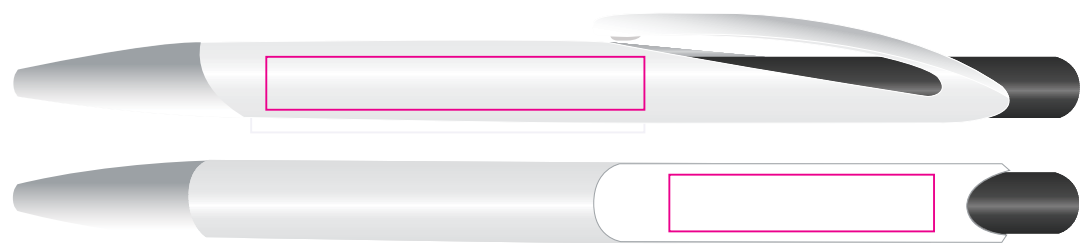

Logo Here

Job # XXXXXX  
Cust # XXXX-XC

**LL6801 - Falcon Pen: Black, Dark Blue, Light Blue, Green, Orange, Pink, Purple, Red, White & Yellow**

Pad Print  PMS XXXc

CMYK Direct Digital 

**Pad/Digital - Barrel**  
Print Area: 50mmL x 7mmH  
Actual print size: xxmmL x xxmmH

**Pad/Digital - Clip**  
Print Area: 35mmL x 7.5mmH  
Actual print size: xxmmL x xxmmH

Finished print area 

Logo Here

Job # XXXXXX  
Cust # XXXX-XC

**LL6801 - Falcon Pen:** Black, Dark Blue, Light Blue, Green, Orange, Pink, Purple, Red, White & Yellow + **Cardboard Sleeve:** Black, Natural, White

Pad Print  PMS XXXc

CMYK Direct Digital  

Pad Print  PMS XXXc

Cardboard Pouch to be supplied in bulk

Cardboard Pouch with pens packed inside

**BELOW IS 50% OF ACTUAL SIZE**

**Pad/Digital - Barrel**  
Print Area: 50mmL x 7mmH  
Actual print size: xxmmL x xxmmH

**Pad/Digital - Clip**  
Print Area: 35mmL x 7.5mmH  
Actual print size: xxmmL x xxmmH

Finished print area 

**Pad - Sleeve**  
Print Area: 20mmL x 55mmH  
Actual print size: xxmmL x xxmmH

Finished print area 