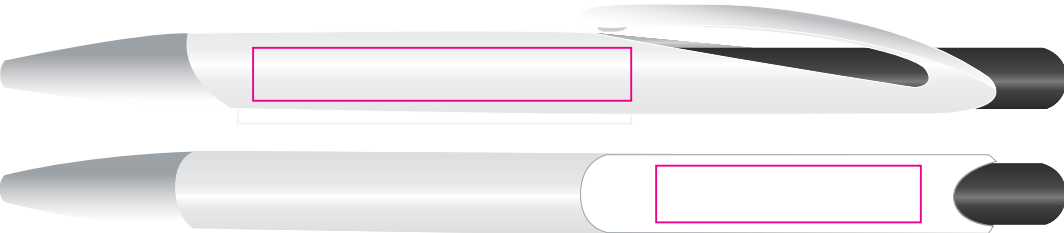

Logo Here

Job # XXXXXX  
Cust # XXXX-XC

**LL6801 - Falcon Pen: Black, Dark Blue, Light Blue, Green, Orange, Pink, Purple, Red, White & Yellow**

Pad Print  PMS XXXc

CMYK Direct Digital 

**Pad/Digital - Barrel**  
Print Area: 50mmL x 7mmH  
Actual print size: xxmmL x xxmmH

**Pad/Digital - Clip**  
Print Area: 35mmL x 7.5mmH  
Actual print size: xxmmL x xxmmH

Finished print area 

Logo Here

Job # XXXXXX  
Cust # XXXX-XC

**LL6801 - Falcon Pen:** Black, Dark Blue, Light Blue, Green, Orange, Pink, Purple, Red, White & Yellow + **Cardboard Sleeve:** Black, Natural, White

Pad Print  PMS XXXc

CMYK Direct Digital  

Pad Print  PMS XXXc

Cardboard Pouch to be supplied in bulk

Cardboard Pouch with pens packed inside

**BELOW IS 50% OF ACTUAL SIZE**

**Pad/Digital - Barrel**  
Print Area: 50mmL x 7mmH  
Actual print size: xxmmL x xxmmH

Pad Print

PMS  
XXXc

**Pad - Sleeve**

Print Area: 20mmL x 55mmH

Actual print size: xxmmL x xxmmH

Finished print area