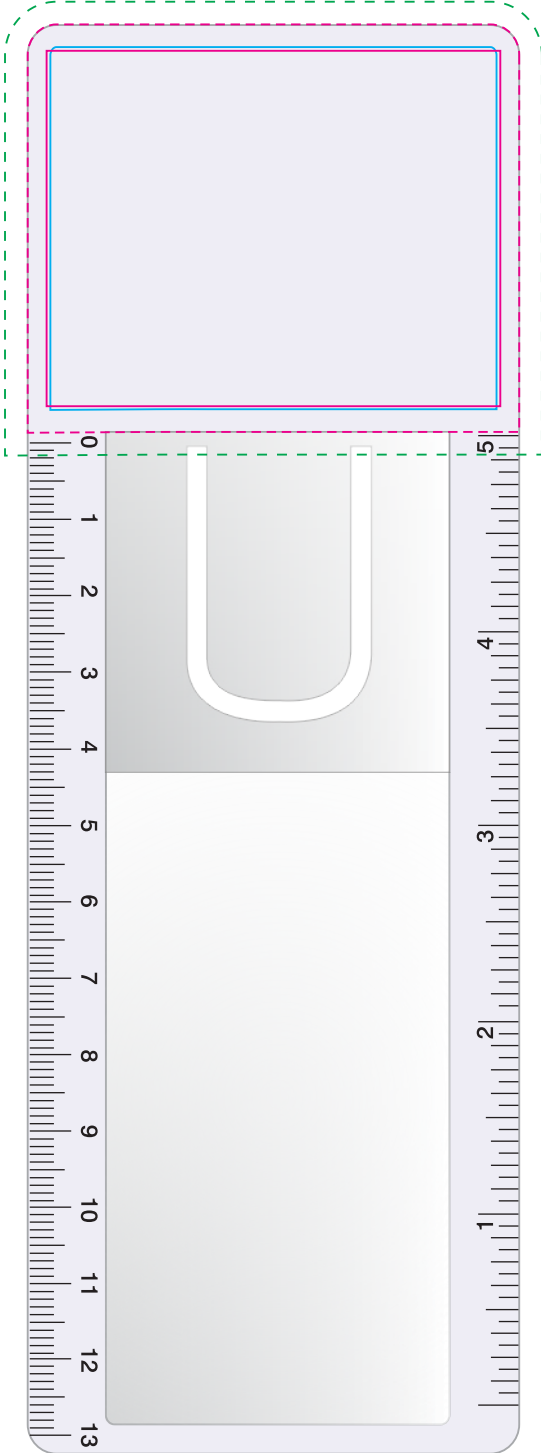

LL678 - Focus Bookmark Magnifier Ruler - White/Clear

Screen Print PMS XXXc

Digital 

Screen
Print Area: 60mmL x 47mmH
Actual print size: xxmmL x xxmmH

Digital
Print Area: 65mmL x 54mmH
Actual print size: xxmmL x xxmmH

Finished print area - Screen Print —
Max area for text & copy - Digital Print —
Finished print area - Digital Print - - -
Bleed line - Digital Print - - -