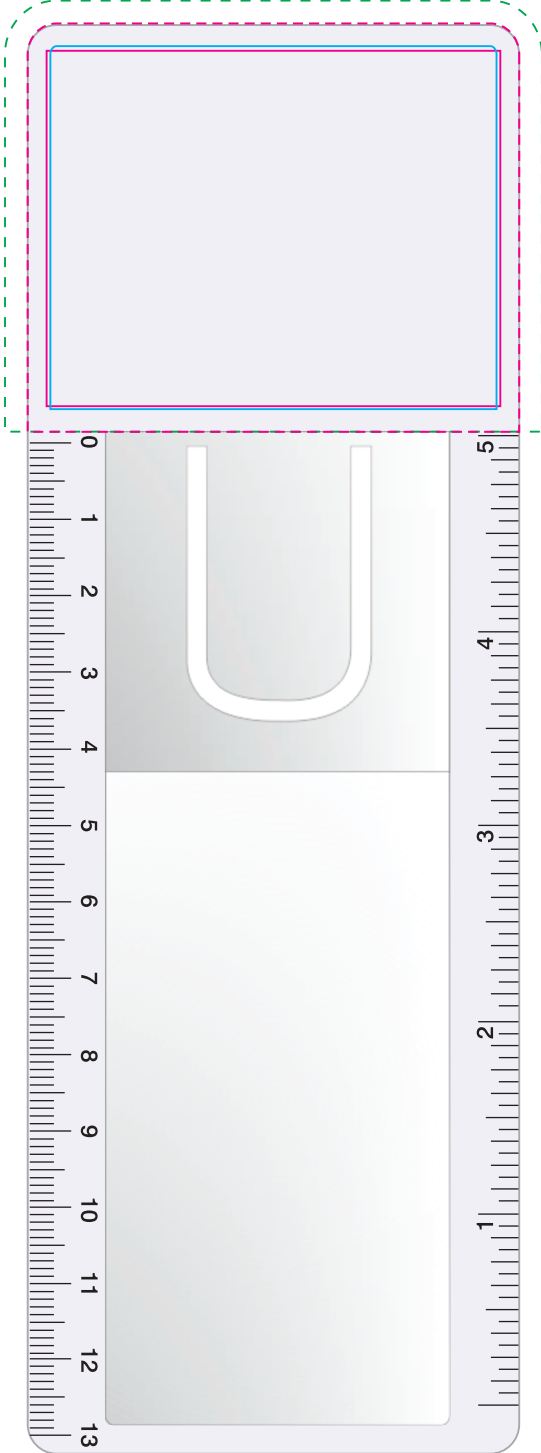

LL678 - Focus Bookmark Magnifier Ruler - White/Clear

Screen Print  PMS XXXC

CMYK Direct Digital 

Screen
Print Area: 60mmL x 47mmH
Actual print size: xxmmL x xxmmH

Digital
Print Area: 65mmL x 54mmH
Actual print size: xxmmL x xxmmH

Finished print area - Screen Print 
Max area for text & copy - Digital Print 
Finished print area - Digital Print 
Bleed line - Digital Print 

INT: _____
RPT SO: _____
QC: _____