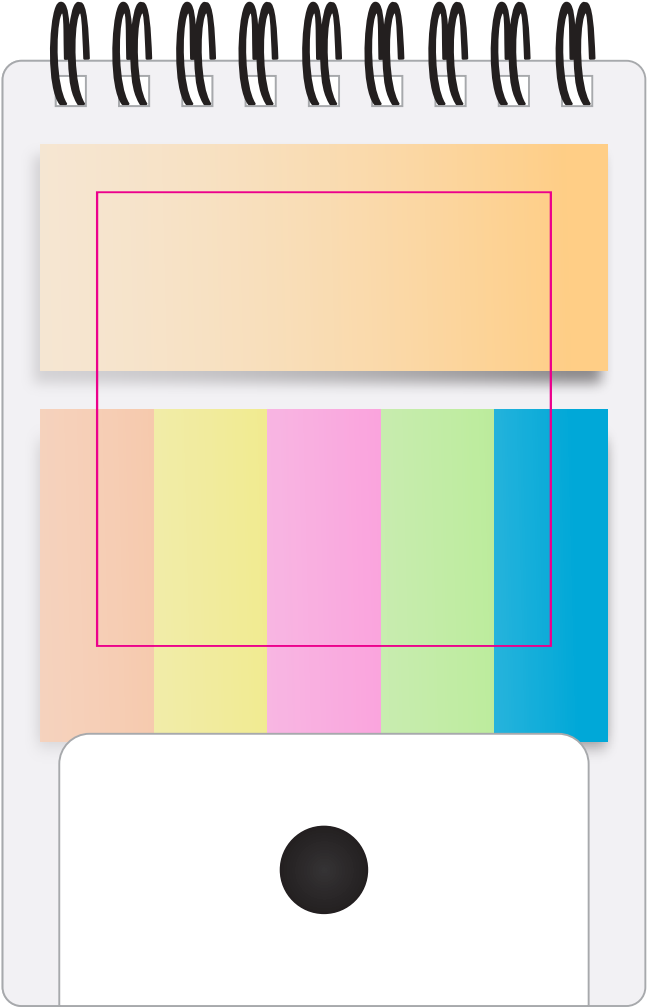

LL6654 - Midas Stick Notes Notepad - White/Clear

Pad Print

Notepad has a textured surface - fine details will be lost and coverage will inconsistent

Print Area: 60mmL x 60mmH
Actual print size: xxmmL x xxmmH

Finished print area 