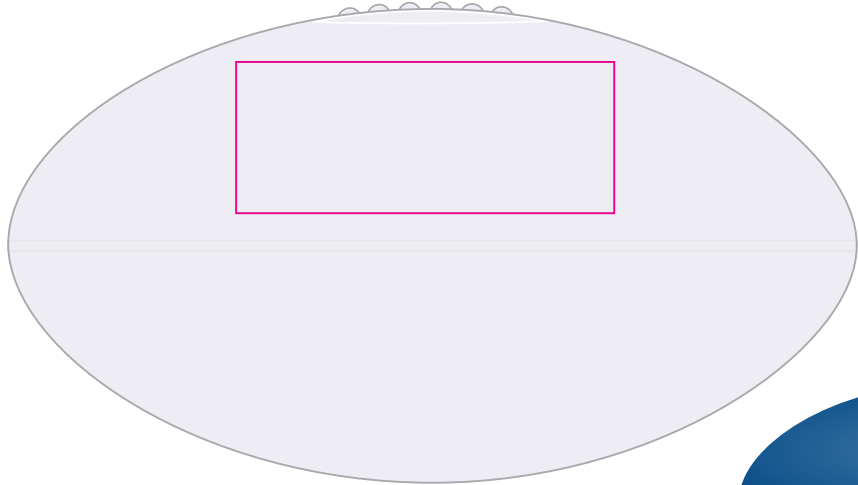

LL645 - Football Stress Reliever: White, Blue, Red & Yellow

Pad Print  PMS XXXc

Digital 

Pad/Digital
Print Area: 50mmL x 20mmH
Actual print size: xxmmL x xxmmH

Finished print area 