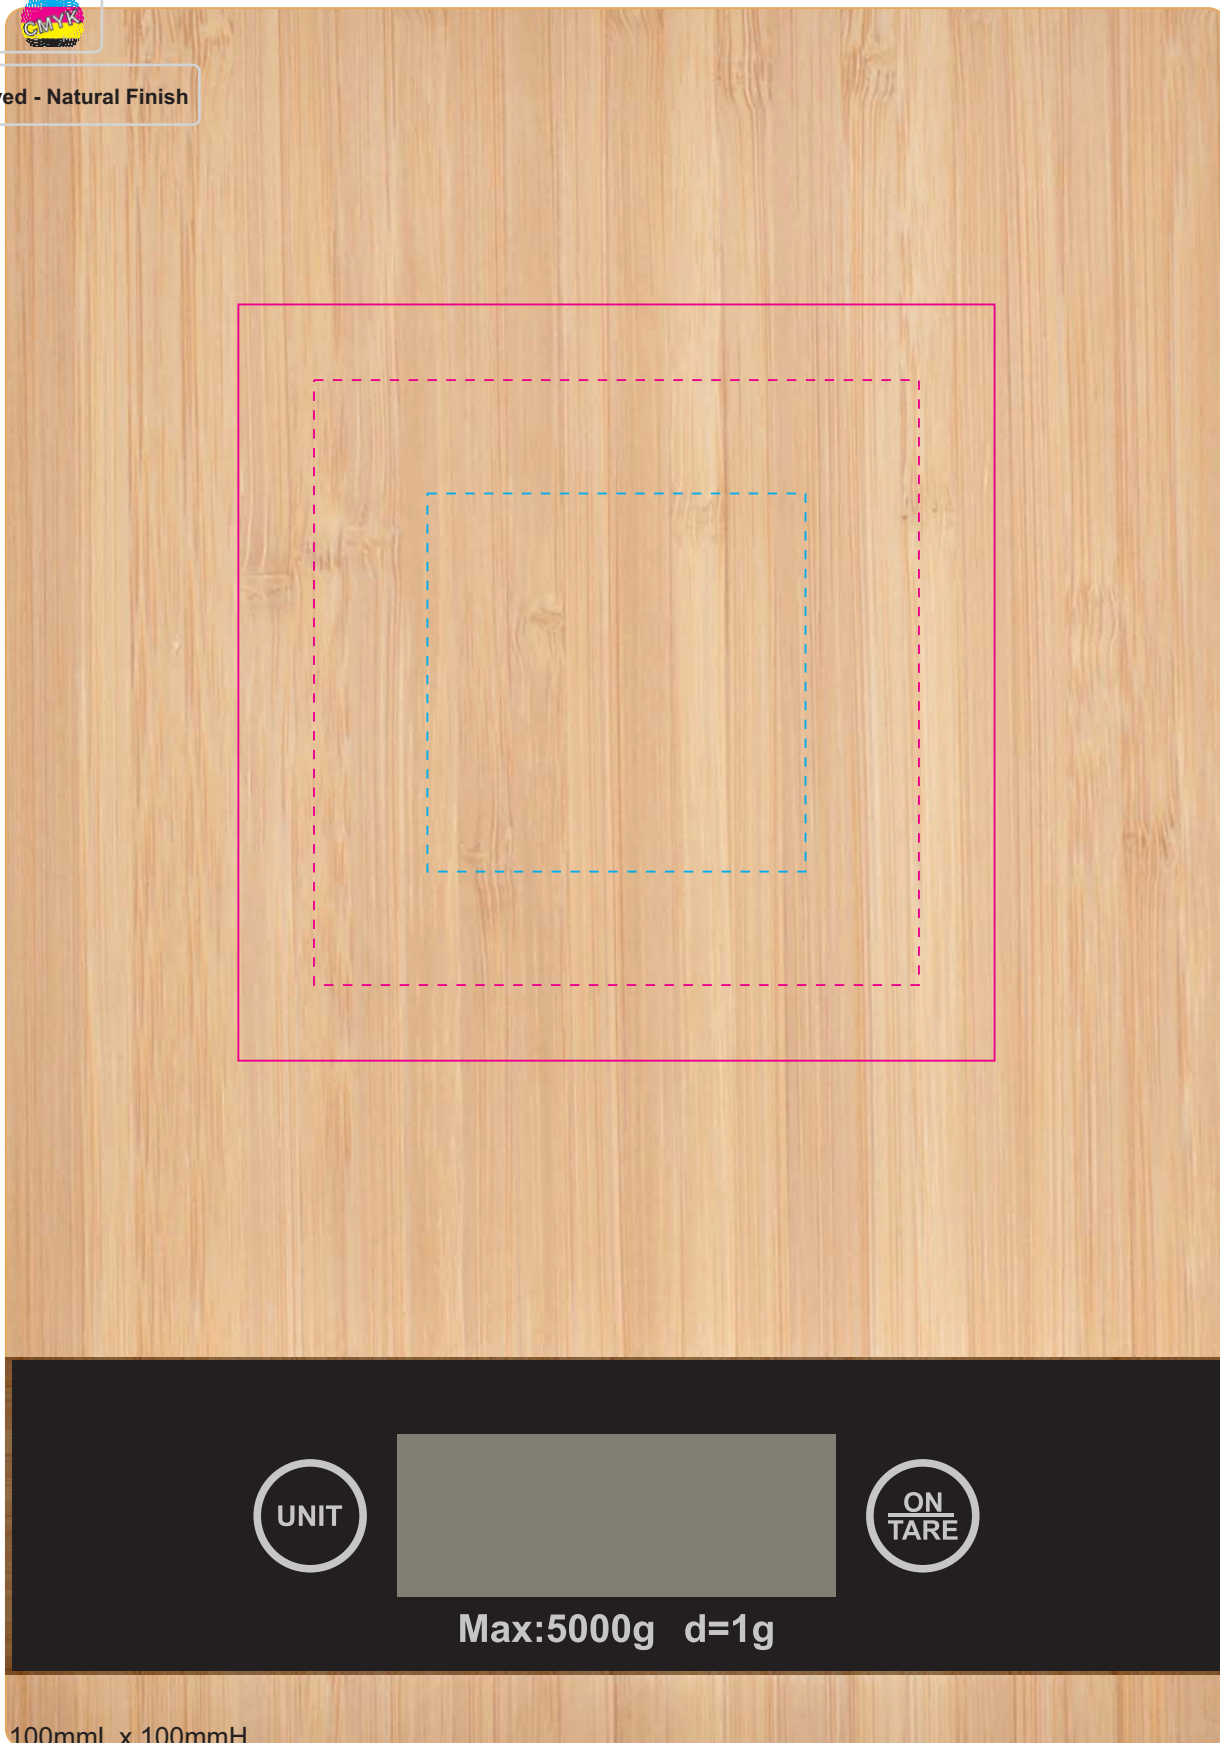

LL6370 - Hercules Kitchen Scales - Natural

Screen Print  PMS XXXc

Below showing at approx 60% of size

Digital 

Laser Engraved - Natural Finish

Screen
Print Area: 100mmL x 100mmH
Actual print size: xxmmL x xxmmH

Digital
Print Area: 80mmL x 80mmH
Actual print size: xxmmL x xxmmH

Laser
Print Area: 50mmL x 50mmH
Actual print size: xxmmL x xxmmH

Finished print area - Screen Print 
Finished print area - Digital Print 
Finished print area - Laser Engraved 

Screen Print

PMS
XXXc

Digital

Laser Engraved - Natural Finish

Screen

Print Area: 100mmL x 100mmH

Actual print size: xxmmL x xxmmH

Digital

Print Area: 80mmL x 80mmH

Actual print size: xxmmL x xxmmH

Laser

Print Area: 50mmL x 50mmH

Actual print size: xxmmL x xxmmH

Finished print area - Screen Print

Finished print area - Digital Print

Finished print area - Laser Engraved