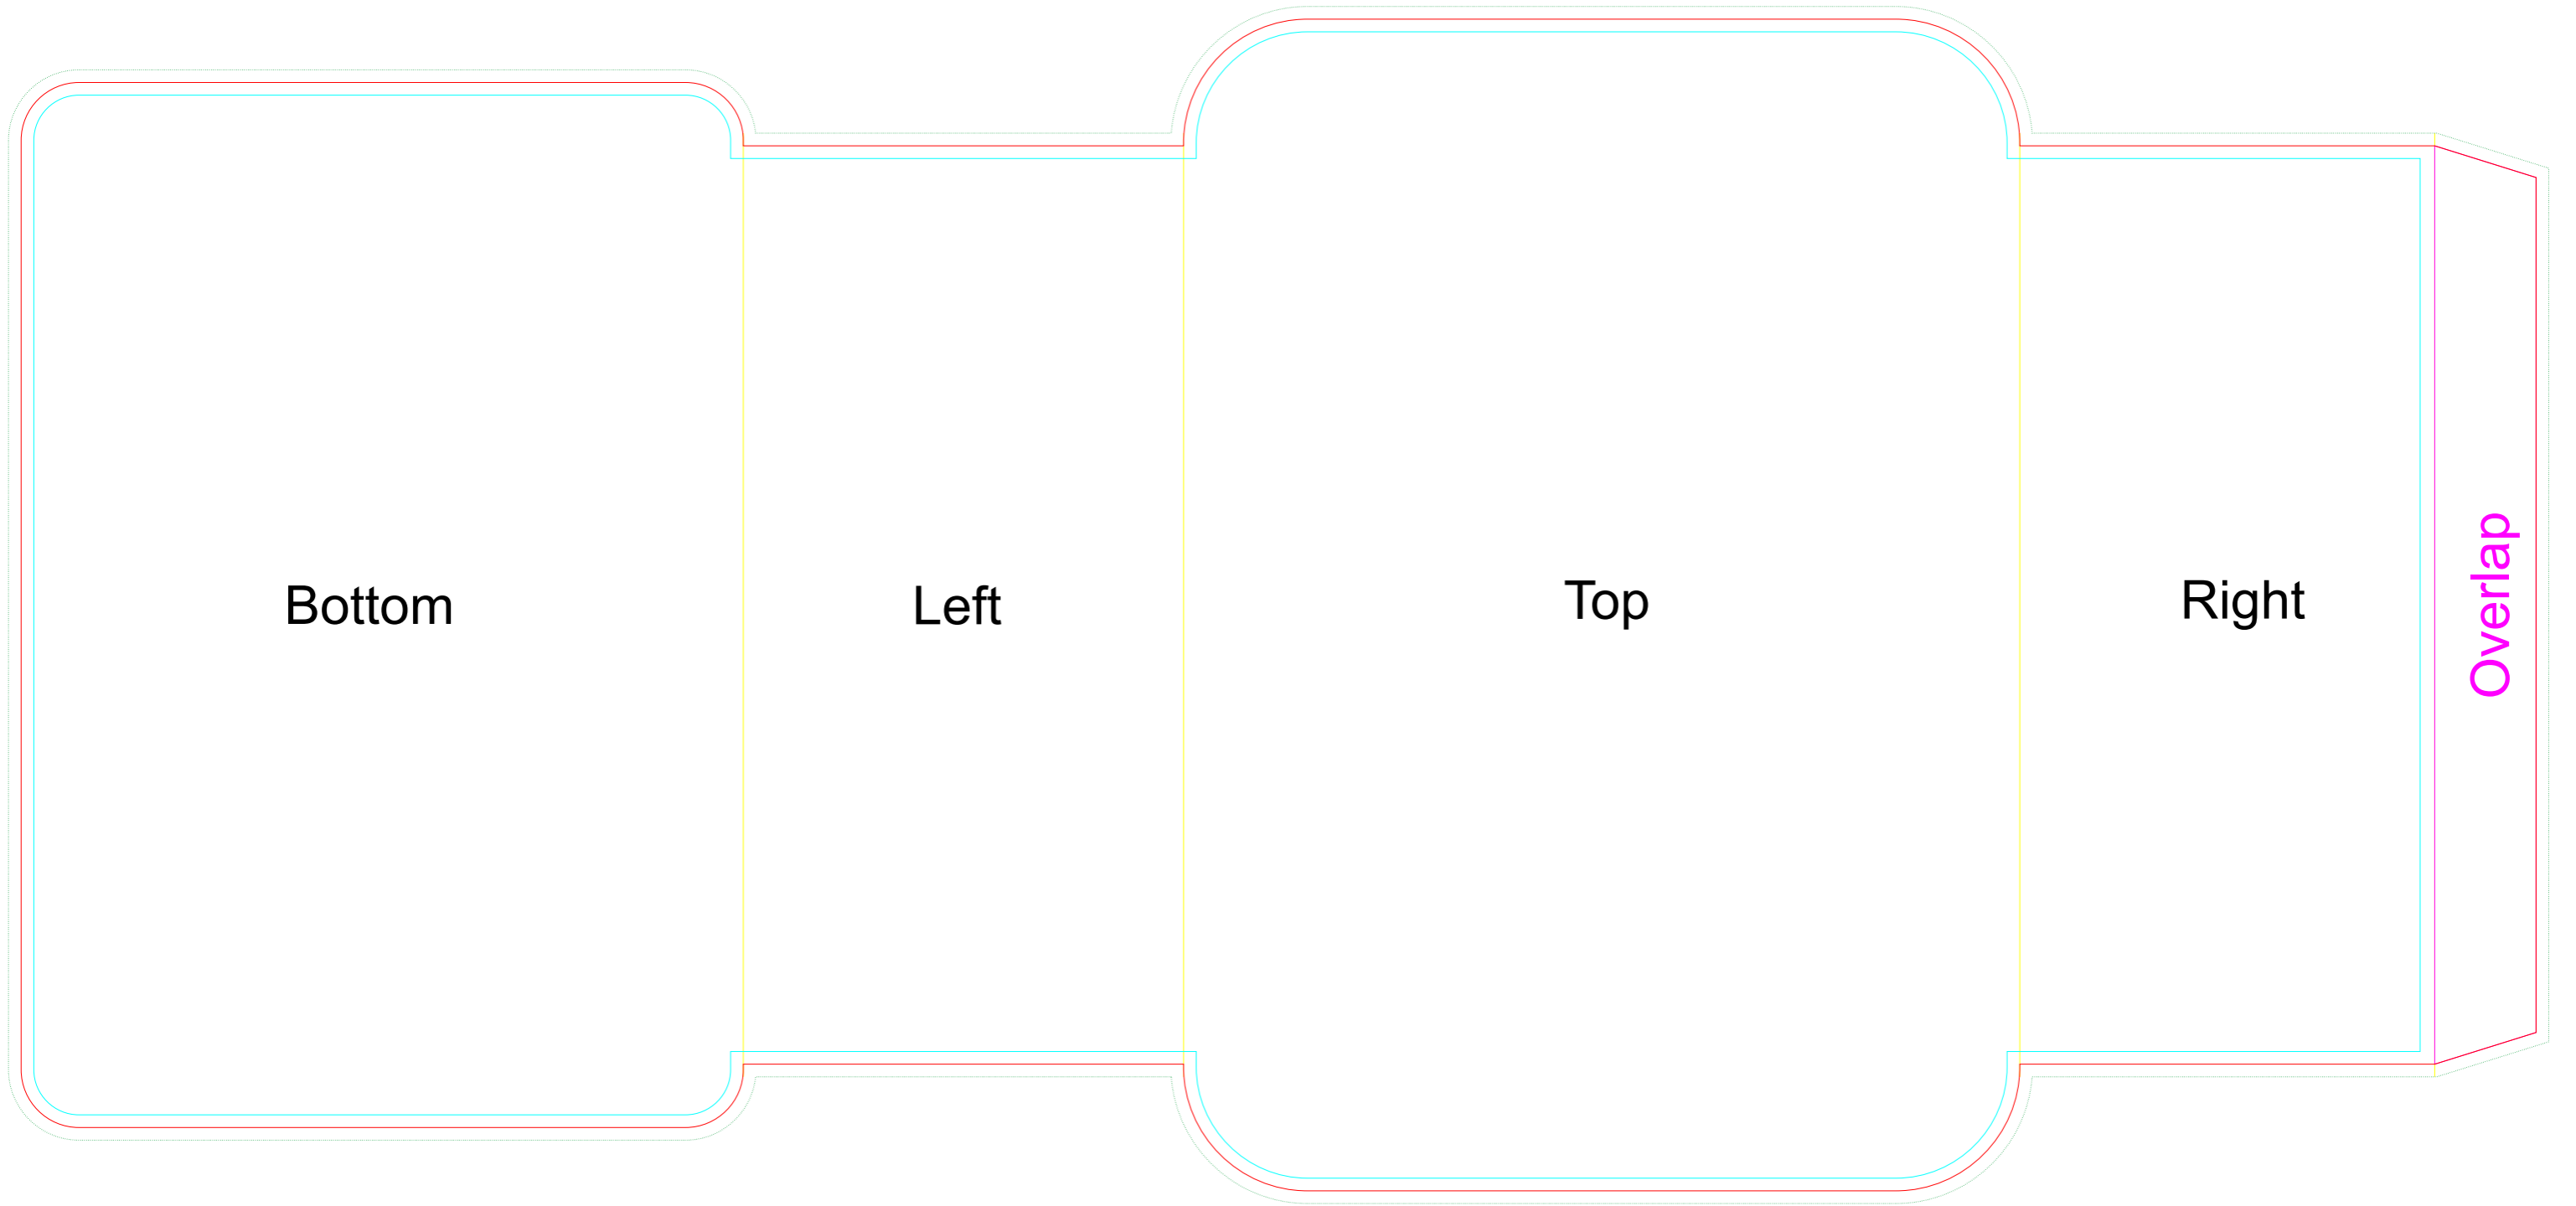

Showing at approx 60% of size

Pad/Laser/Digital (Small)
Print Area: 50mmL x 40mmH
Actual print size: xxmmL x xxmmH

Digital (Large)
Print Area: 140mmL x 70mmH
Actual print size: xxmmL x xxmmH

Finished print area - Pad/Laser/Digital (Small) ———
Finished print area - Digital (Large) - - - - -

Showing at approx 30% of size

Sleeve
Print Area: 397mmL x 185mmH
Actual print size: xxmmL x xxmmH

Max print area for copy & text ———
Finished print area ———
Folds ———

Pad Print  PMS
XXXc

CMYK Direct Digital 

Laser Engrave 

Pad/Laser/Digital (Small)
Print Area: 50mmL x 40mmH
Actual print size: xxmmL x xxmmH

Digital (Large)
Print Area: 140mmL x 70mmH
Actual print size: xxmmL x xxmmH

Finished print area - Pad/Laser/Digital (Small) 
Finished print area - Digital (Large) 

Sleeve
Print Area: 397mmL x 185mmH
Actual print size: xxmmL x xxmmH

Max print area for copy & text	
Finished print area	
Folds	