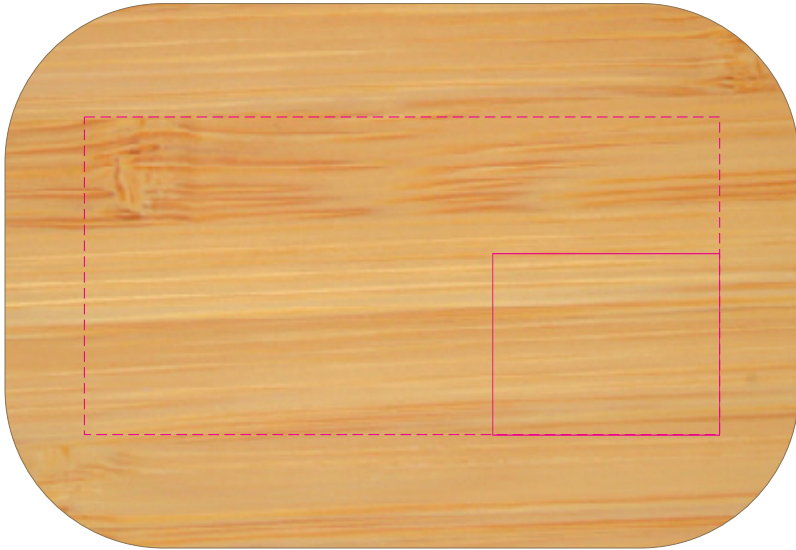

LL6369 Bermuda Lunch Box + Sleeve - Bamboo/Stainless Steel

- Pad Print PMS XXXc
- CMYK Direct Digital
- Laser Engrave

IMPORTANT
Imperfections in the surface of this item can occur due to the nature of the material.

Showing at approx 60% of size

Pad/Laser/Digital (Small)
Print Area: 50mmL x 40mmH
Actual print size: xxmmL x xxmmH

Digital (Large)
Print Area: 140mmL x 70mmH
Actual print size: xxmmL x xxmmH

Finished print area - Pad/Laser/Digital (Small) ———
Finished print area - Digital (Large) - - - - -