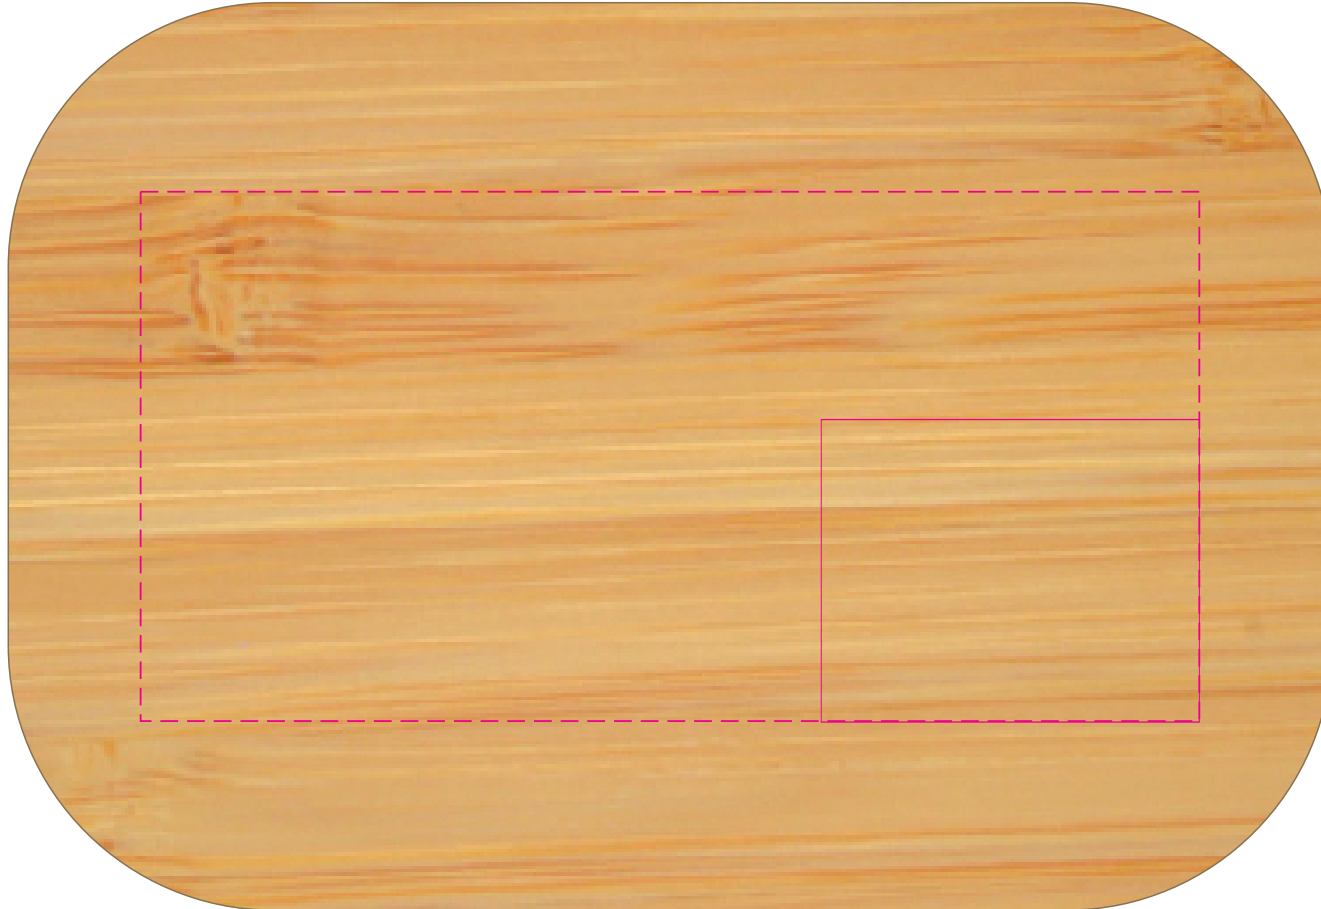

LL6369 Bermuda Lunch Box - Bamboo/Stainless Steel

Pad Print  PMS XXXc

CMYK Direct Digital 

Laser Engrave 

IMPORTANT

Imperfections in the surface of this item can occur due to the nature of the material.

Pad/Laser/Digital (Small)

Print Area: 50mmL x 40mmH

Actual print size: xxmmL x xxmmH

Digital (Large)

Print Area: 140mmL x 70mmH

Actual print size: xxmmL x xxmmH

Finished print area - Pad/Laser/Digital (Small) 
Finished print area - Digital (Large) 

Showing at approx 30% of size

Sleeve
Print Area: 397mmL x 185mmH
Actual print size: xxmmL x xxmmH

Max print area for copy & text ———
Finished print area ———
Folds ———

Pad Print  PMS
XXXc

CMYK Direct Digital 

Sleeve
Print Area: 397mmL x 185mmH
Actual print size: xxmmL x xxmmH

Max print area for copy & text	
Finished print area	
Folds	