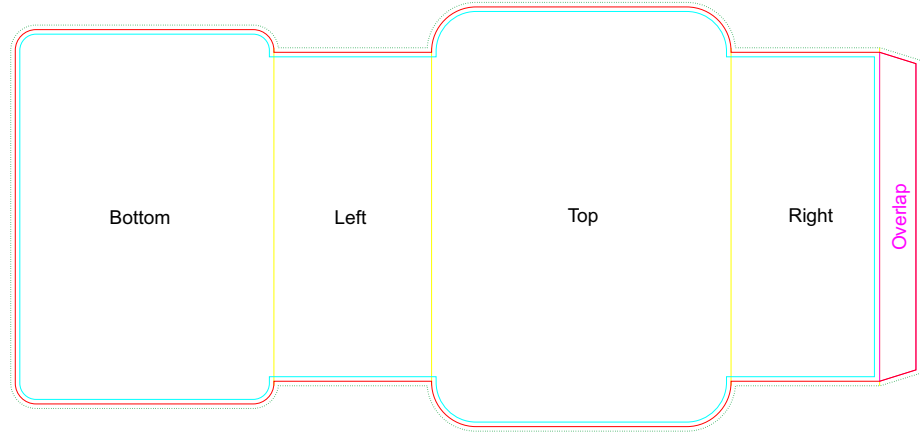

Showing at approx 60% of size

Pad/Laser/Digital (Small)
Print Area: 50mmL x 40mmH
Actual print size: xxmmL x xxmmH

Digital (Large)
Print Area: 140mmL x 70mmH
Actual print size: xxmmL x xxmmH

Finished print area - Pad/Laser/Digital (Small) ———
Finished print area - Digital (Large) - - - - -

Showing at approx 30% of size

Sleeve
Print Area: 397mmL x 185mmH
Actual print size: xxmmL x xxmmH

Max print area for copy & text ———
Finished print area ———
Folds ———

Pad Print  PMS
XXXc

CMYK Direct Digital 

Laser Engrave 

Pad/Laser/Digital (Small)
Print Area: 50mmL x 40mmH
Actual print size: xxmmL x xxmmH

Digital (Large)
Print Area: 140mmL x 70mmH
Actual print size: xxmmL x xxmmH

Finished print area - Pad/Laser/Digital (Small) 
Finished print area - Digital (Large) 

Sleeve
Print Area: 397mmL x 185mmH
Actual print size: xxmmL x xxmmH

Max print area for copy & text	
Finished print area	
Folds	