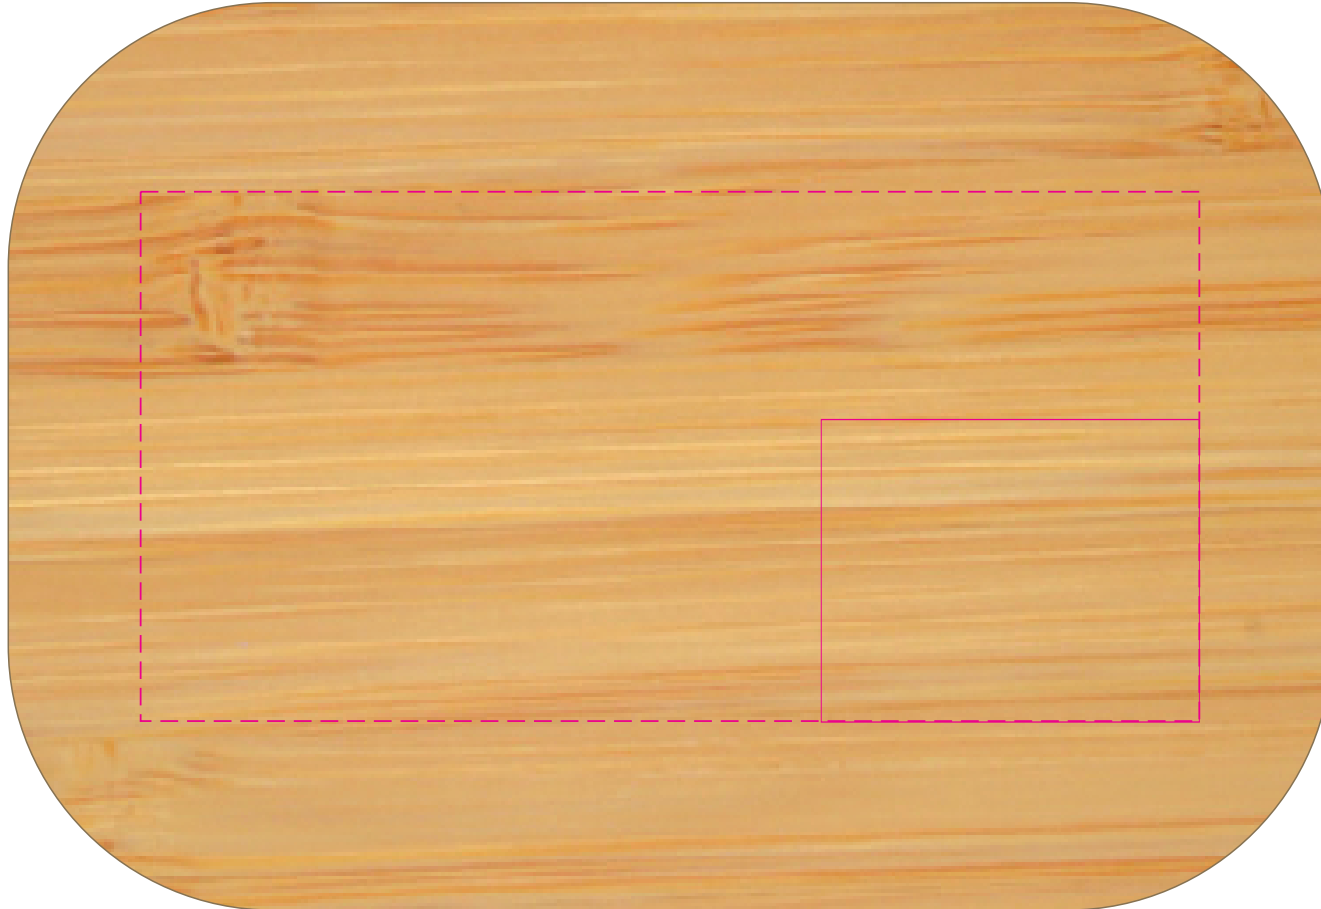

Logo Here

Job # XXXXXX
Cust # XXXX-XC

LL6369 Bermuda Lunch Box - Bamboo/Stainless Steel

Pad Print  PMS XXXc

CMYK Direct Digital 

Laser Engrave 

IMPORTANT

Imperfections in the surface of this item can occur due to the nature of the material.

Pad/Laser/Digital (Small)

Print Area: 50mmL x 40mmH

Actual print size: xxmmL x xxmmH

Digital (Large)

Print Area: 140mmL x 70mmH

Actual print size: xxmmL x xxmmH

Finished print area - Pad/Laser/Digital (Small) 
Finished print area - Digital (Large) 