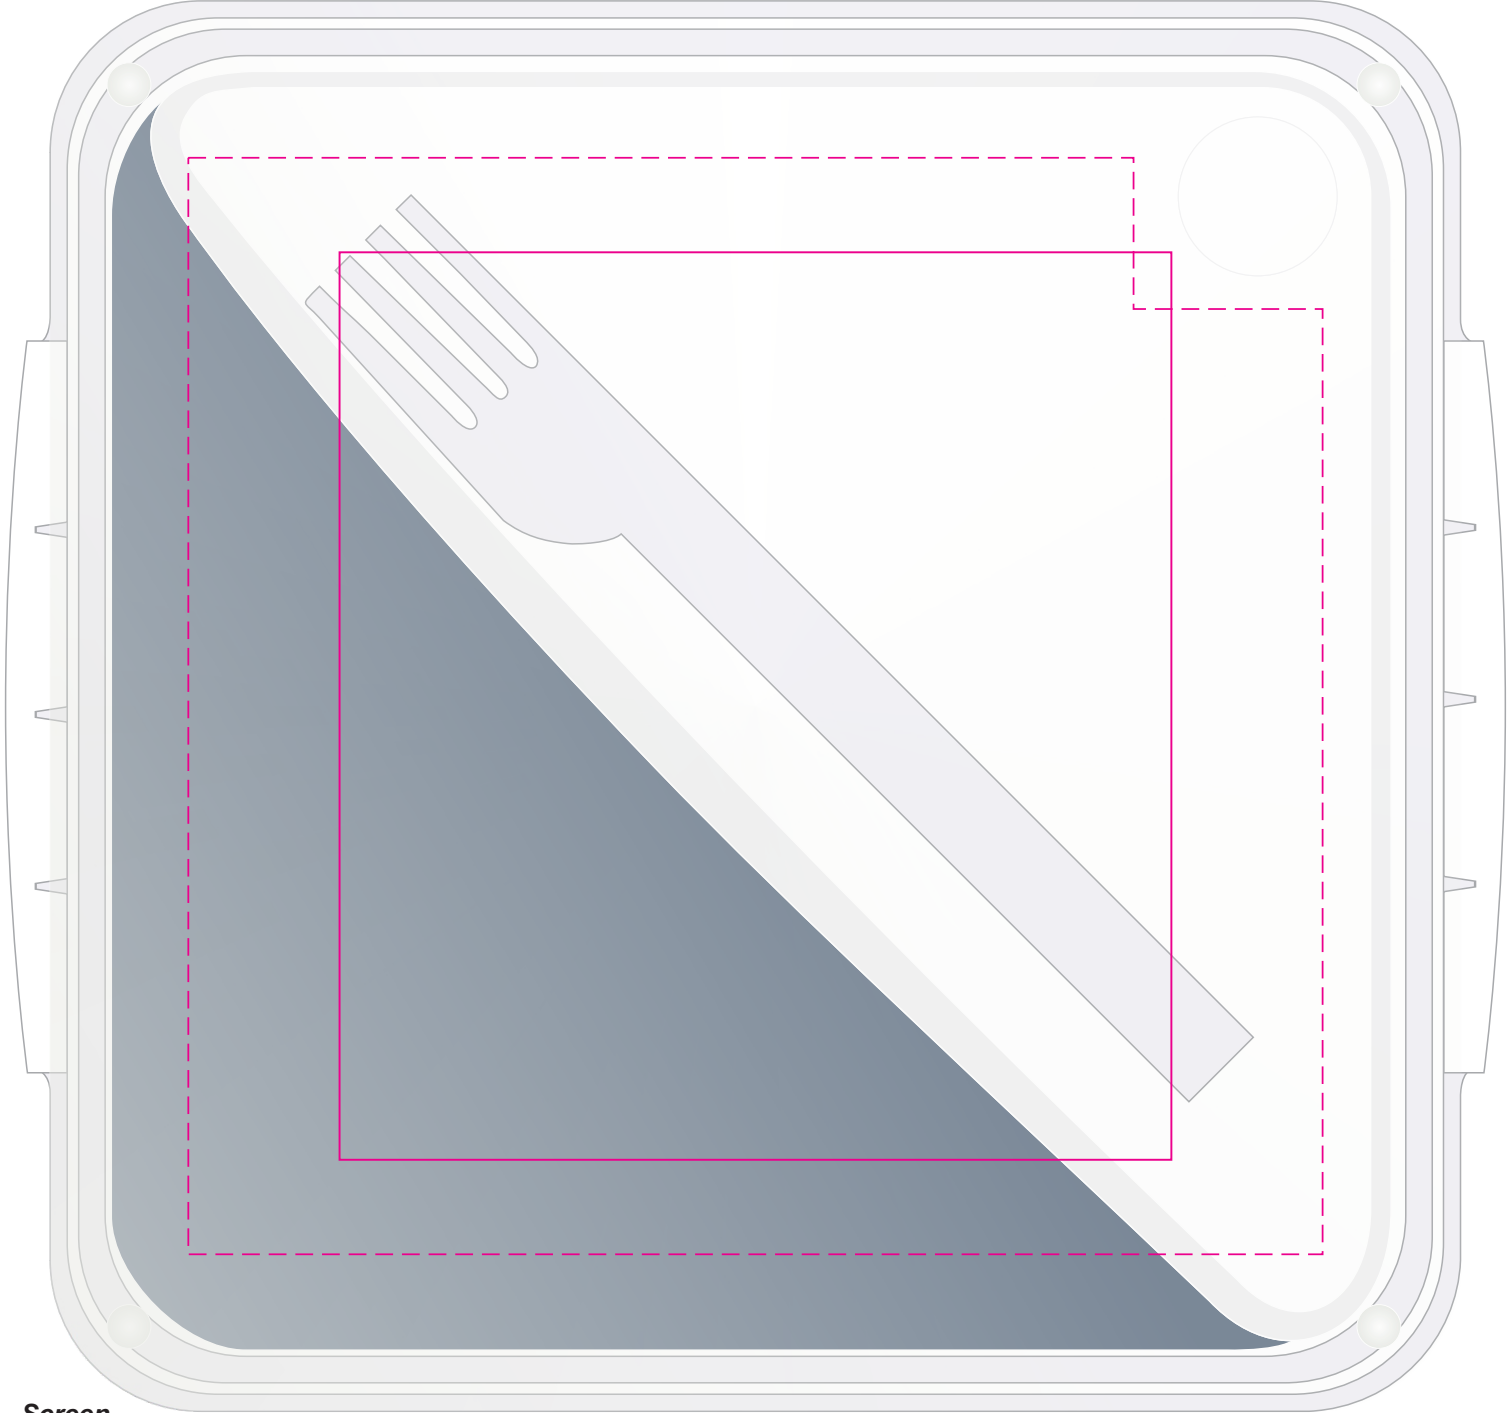

LL6185 - Zest Lunch Box / Food Container - Clear/Grey

Screen Print PMS XXXc

CMYK Direct Digital CMYK

Screen
Print Area: 110mmL x 120mmH
Actual print size: xxmmL x xxmmH

Digital
Print Area: 150mmL x 145mmH
Actual print size: xxmmL x xxmmH

Finished print area - Pad Print	———
Finished print area - Digital Print	- - - -