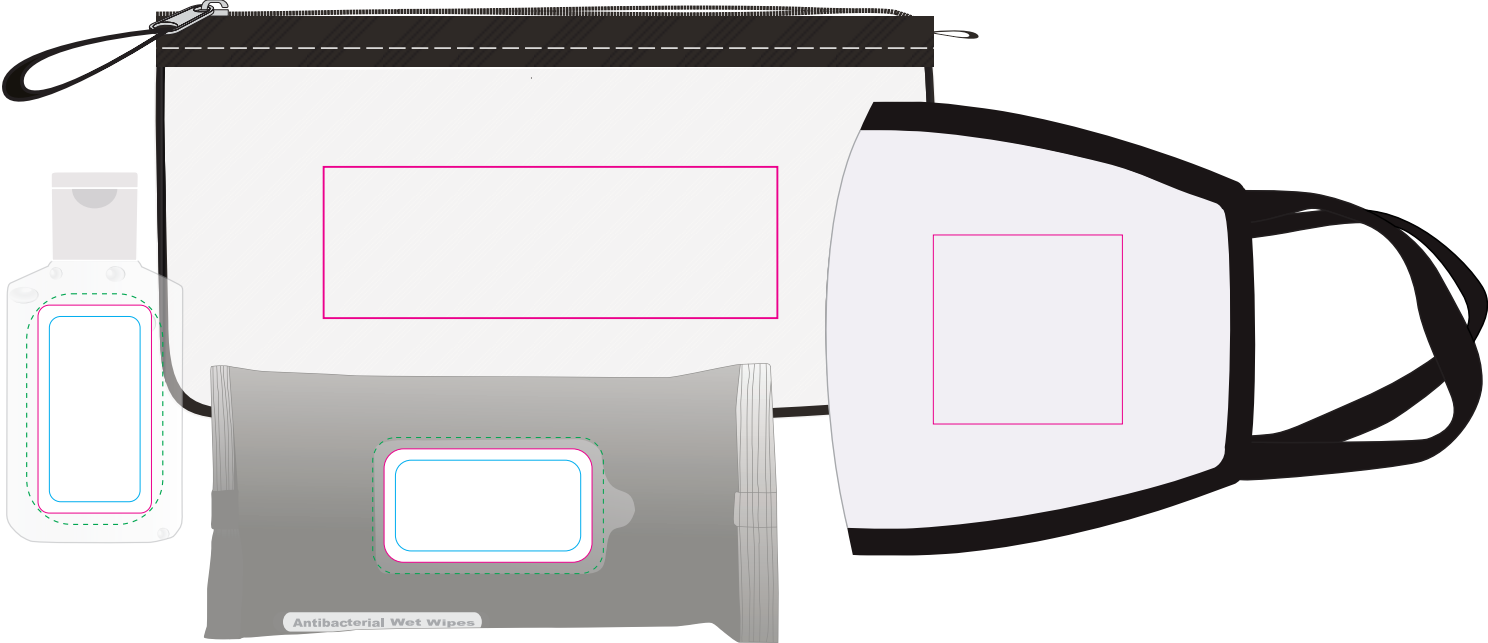

Logo Here

Job # XXXXXX  
Cust # XXXX-XC

**LL6029 Daydream Travel Pack - Case: Black, Dark Blue, Grey, Red, White, Mask: White**

Screen Print 

Nucolour Transfer 

Gift items packed into travel case

Screen Print 

Nucolour Transfer 

Print Area: 120mmL x 40mmH  
Actual print size: xxmmL x xxmmH

Finished print area 

Note these are not medical grade devices - squeeze tight nose clip located at top of mask  
Masks will vary in size design positioning can not be guaranteed

Print Area: 180mmL x 110mmH  
Actual print size: xxmmL x xxmmH

Max print area for text and copy ————  
Finished print area ————  
Bleed - - - -

Screen Print

Right Side

Left Side

Print Area: 50mmL x 50mmH  
Actual print size: xxmmL x xxmmH

CMYK Label

Print Area: 55mmL x 30mmH  
Actual print size: xxmmL x xxmmH

Max print area for copy & text ————  
Finished print area ————  
Bleed line - - - - -

**Label**  
Print Area: 30mmL x 55mmH  
Actual print size: xxmmL x xxmmH