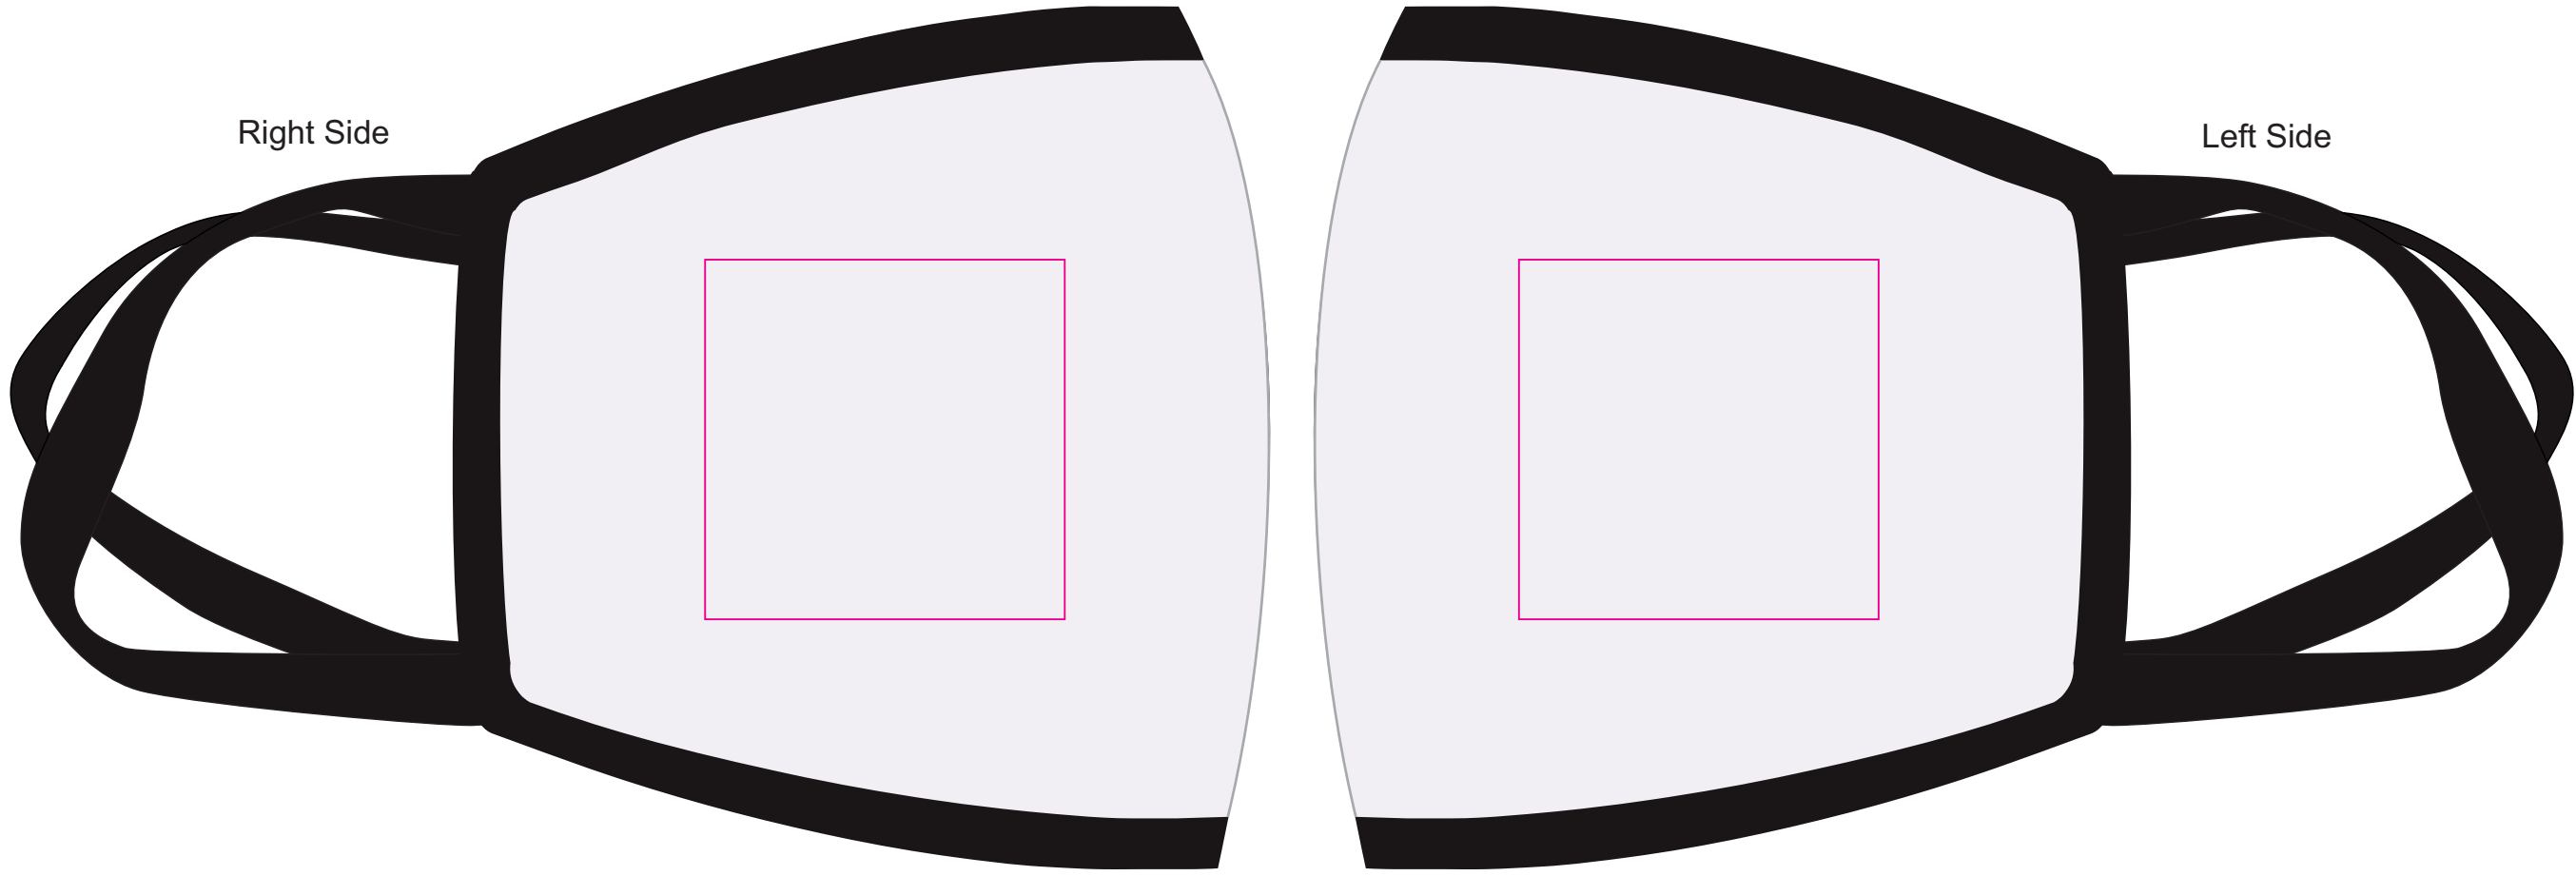

Nucolour Transfer 

Print Area: 120mmL x 40mmH  
Actual print size: xxmmL x xxmmH

Finished print area 

Note these are not medical grade devices - squeeze tight nose clip located at top of mask  
Masks will vary in size design positioning can not be guaranteed

Print Area: 180mmL x 110mmH  
Actual print size: xxmmL x xxmmH

Max print area for text and copy ————  
Finished print area ————  
Bleed - - - -

Screen Print

Right Side

Left Side

Print Area: 50mmL x 50mmH  
Actual print size: xxmmL x xxmmH

CMYK Label

Print Area: 55mmL x 30mmH  
Actual print size: xxmmL x xxmmH

Max print area for copy & text ————  
Finished print area ————  
Bleed line - - - - -

**Label**  
Print Area: 30mmL x 55mmH  
Actual print size: xxmmL x xxmmH