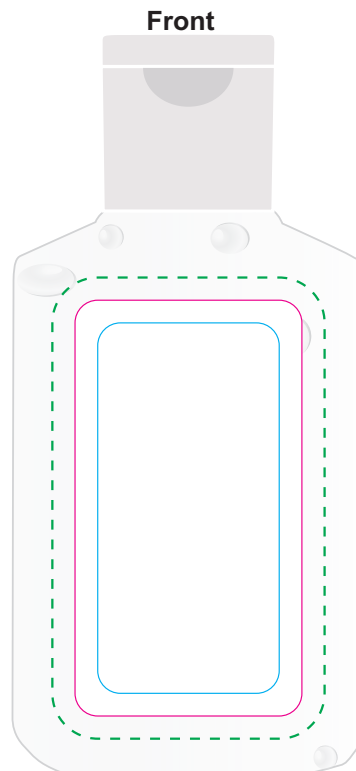

Logo Here

Job # XXXXXX  
Cust # XXXX-XC

**LL6029 Daydream Travel Pack - Case: Black, Dark Blue, Grey, Red, White, Mask: White**

Screen Print 

Nucolour Transfer 

Gift items packed into travel case

Screen Print 

Nucolour Transfer 

Print Area: 120mmL x 40mmH  
Actual print size: xxmmL x xxmmH

Finished print area 

Note these are not medical grade devices - squeeze tight nose clip located at top of mask  
Masks will vary in size design positioning can not be guaranteed

Print Area: 180mmL x 110mmH  
Actual print size: xxmmL x xxmmH

Max print area for text and copy ————  
Finished print area ————  
Bleed - - - -

Screen Print

Right Side

Left Side

Print Area: 50mmL x 50mmH  
Actual print size: xxmmL x xxmmH

CMYK Label

Print Area: 55mmL x 30mmH  
Actual print size: xxmmL x xxmmH

Max print area for copy & text ————  
Finished print area ————  
Bleed line - - - - -

**Label**  
Print Area: 30mmL x 55mmH  
Actual print size: xxmmL x xxmmH