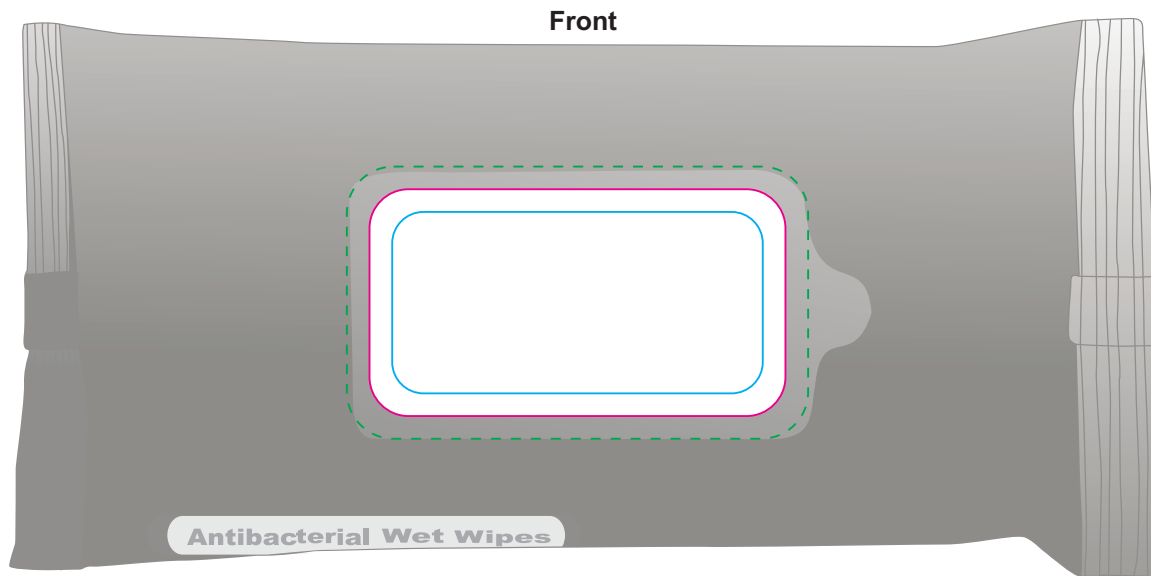

Logo Here

Job # XXXXXX  
Cust # XXXX-XC

**LL6029 Daydream Travel Pack - Case: Black, Dark Blue, Grey, Red, White, Mask: White**

Screen Print 

Nucolour Transfer 

Gift items packed into travel case

Screen Print 

Nucolour Transfer 

Print Area: 120mmL x 40mmH  
Actual print size: xxmmL x xxmmH

Finished print area 

Note these are not medical grade devices - squeeze tight nose clip located at top of mask  
Masks will vary in size design positioning can not be guaranteed

Print Area: 180mmL x 110mmH  
Actual print size: xxmmL x xxmmH

Max print area for text and copy ————  
Finished print area ————  
Bleed - - - -

Screen Print

Right Side

Left Side

Print Area: 50mmL x 50mmH  
Actual print size: xxmmL x xxmmH

CMYK Label

Print Area: 55mmL x 30mmH  
Actual print size: xxmmL x xxmmH

Max print area for copy & text ————  
Finished print area ————  
Bleed line - - - - -

**Label**  
Print Area: 30mmL x 55mmH  
Actual print size: xxmmL x xxmmH