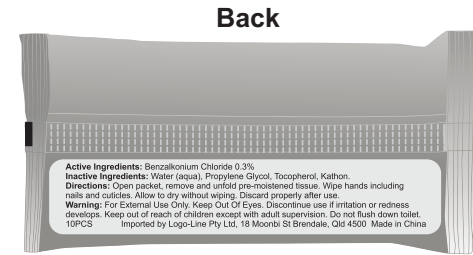

CMYK Label

Print Area: 55mmL x 30mmH
Actual print size: xxmmL x xxmmH

Max print area for copy & text ————
Finished print area ————
Bleed line - - - - -

Label
Print Area: 30mmL x 55mmH
Actual print size: xxmmL x xxmmH

Finished print area - Actual Size ————
Finished print area - Text & Copy ————
Bleed Requirement - - - - -