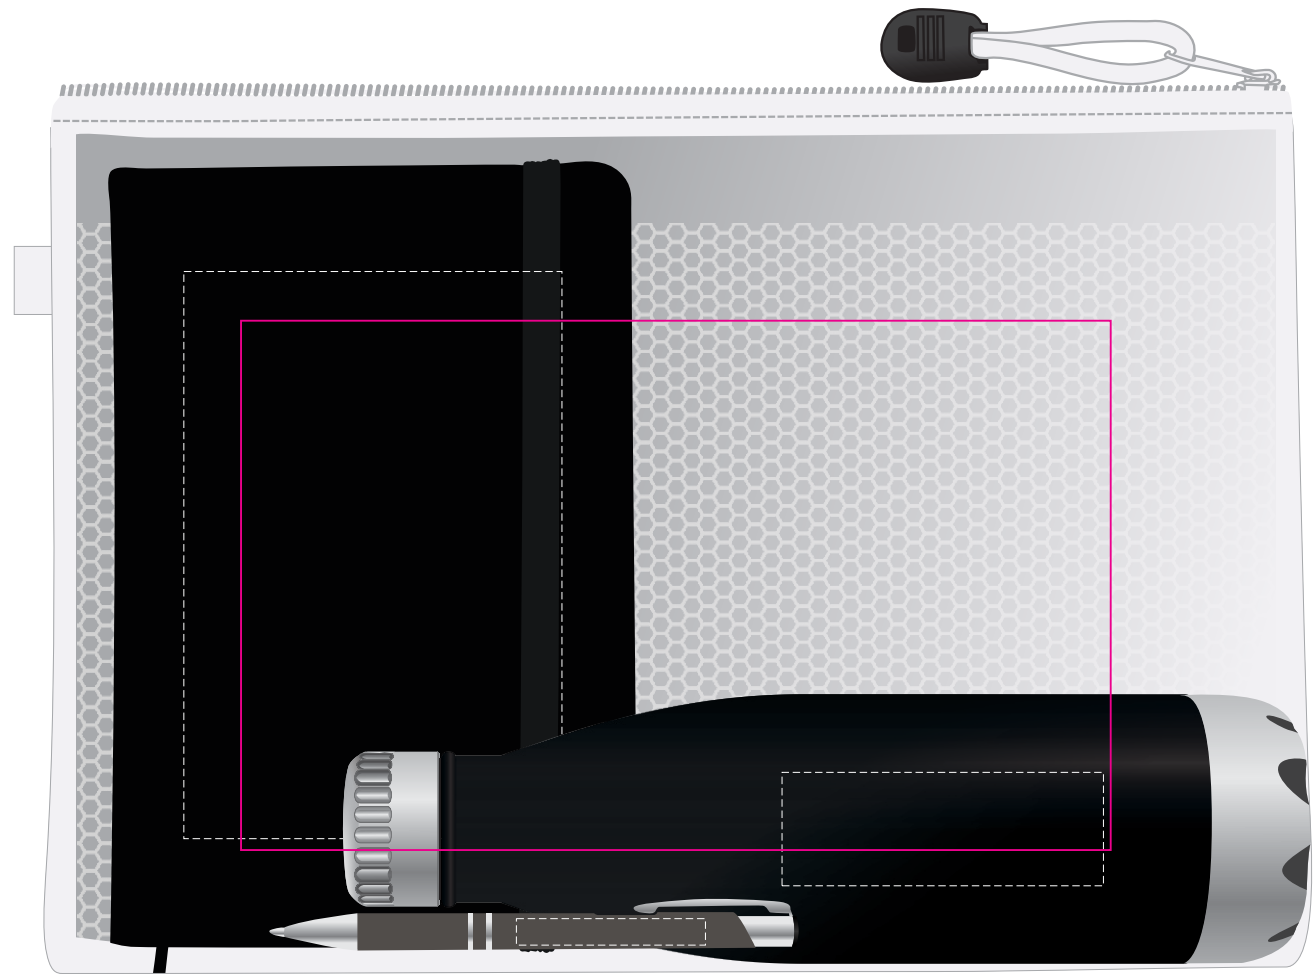

LL6027 - Wellbeing Pack - Esprit Pencil Case: 700mmL Soda Drink bottle: Venture notebook: Deluxe Napier Pen: & Shield Cotton Mask:

Screen Print ☐ PMS XXXc

Digital

Sublimation

APPROX 50% OF SIZE

Goods packed into Pencil Case

Special icons if required

INTERNAL USE ONLY   **INT:** _____   Rpt SO: _____   Rpt Pte: _____   New Pte: _____   **QC:** _____   Q: _____   S: _____   E: _____   R: _____   PHOTO Int: _____

Prep: _____   Prt Int: _____   Info: _____   U/P Int: _____   R/P Int: _____   FS STK: _____

Ctns: _____   Wt(kgs): _____   D: _____   Ctns: _____   Wt(kgs): _____   D: _____   **Total Ctns:** _____   **Total wt (kgs)** _____