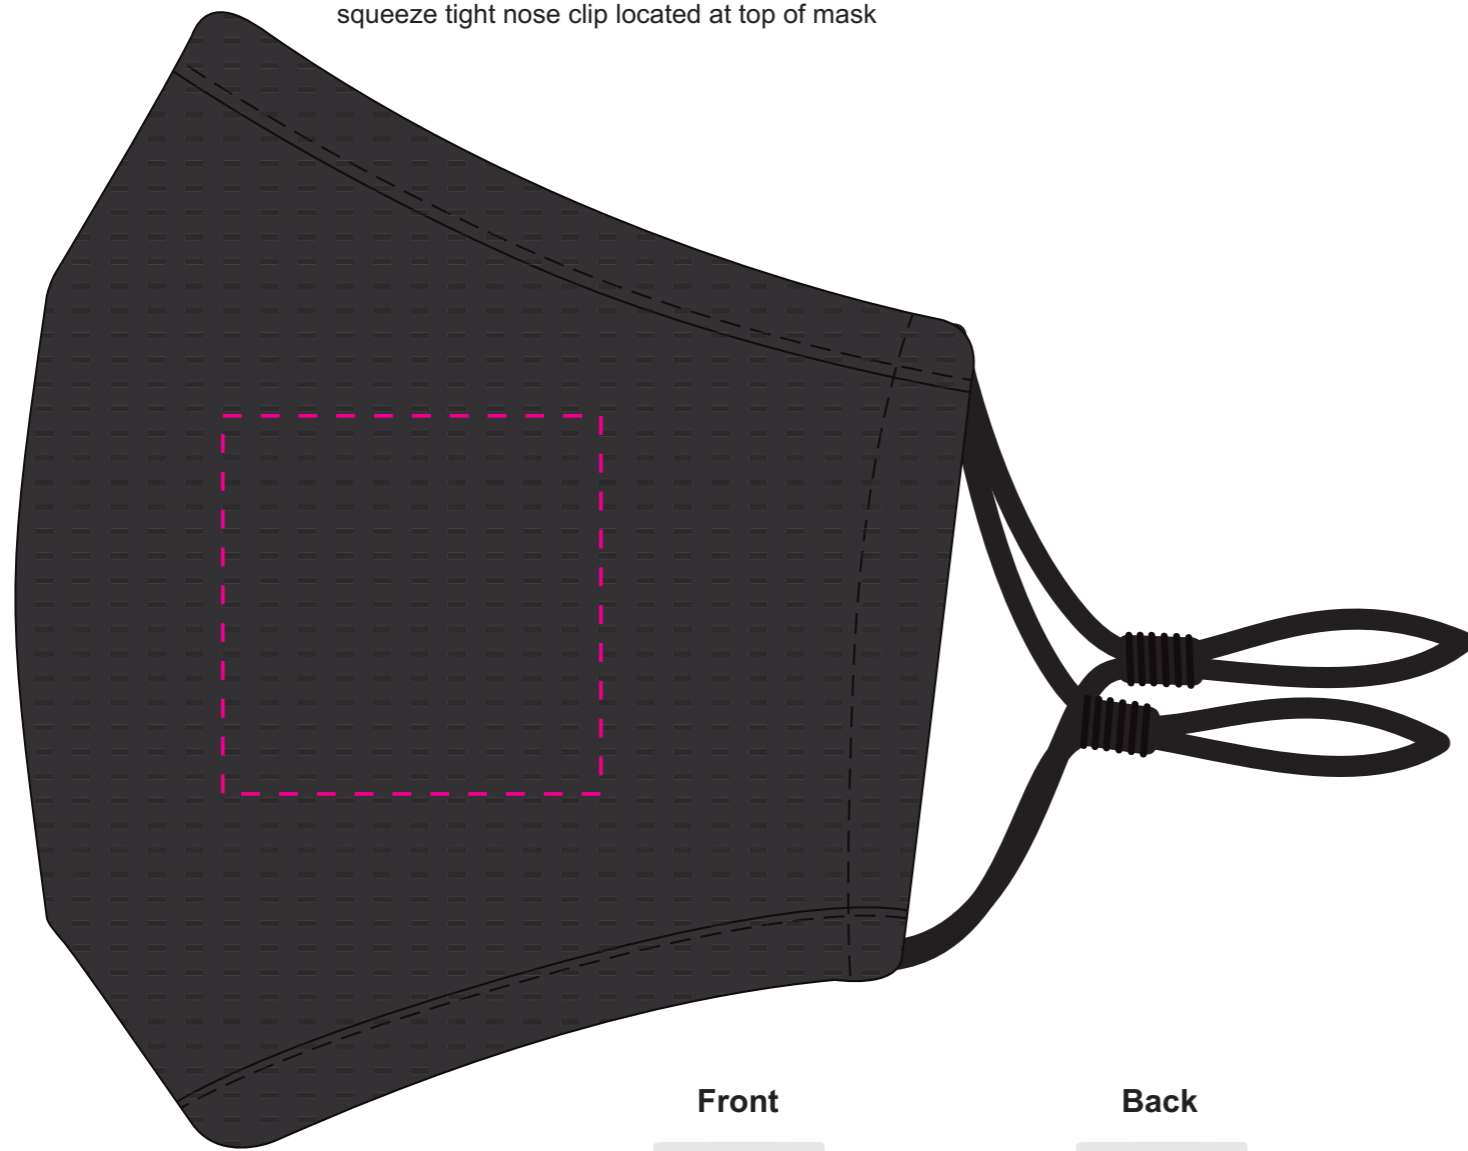

LL6026 - Cooling Face Mask / Hand Sanitiser Pack

Screen Print  PMS XXXc

Print colours available  White  Metallic Gold  Metallic Silver

Label 

APPROX 60% OF SIZE

Screen Print PMS XXXc

Print colours available White Metallic Gold Metallic Silver

Note these are not medical grade devices squeeze tight nose clip located at top of mask

Face Mask Print Area: 50mmL x 50mmH Actual print size: xxmmL x xxmmH

Finished print area

Label Print Area: 30mmL x 55mmH Actual print size: xxmmL x xxmmH

Finished print area - Actual Size Finished print area - Text & Copy Bleed Requirement

Front

Back

Label

Bag Header - Side 1

Print Area: 165mmL x 100mmH Actual print size: xxmmL x xxmmH

Bag Header - Side 2

Print Area: 165mmL x 100mmH Actual print size: xxmmL x xxmmH

Max print area for copy & text Finished print area Score/fold

BELOW IS APPROX 30% OF SIZE

Side 1

Side 2