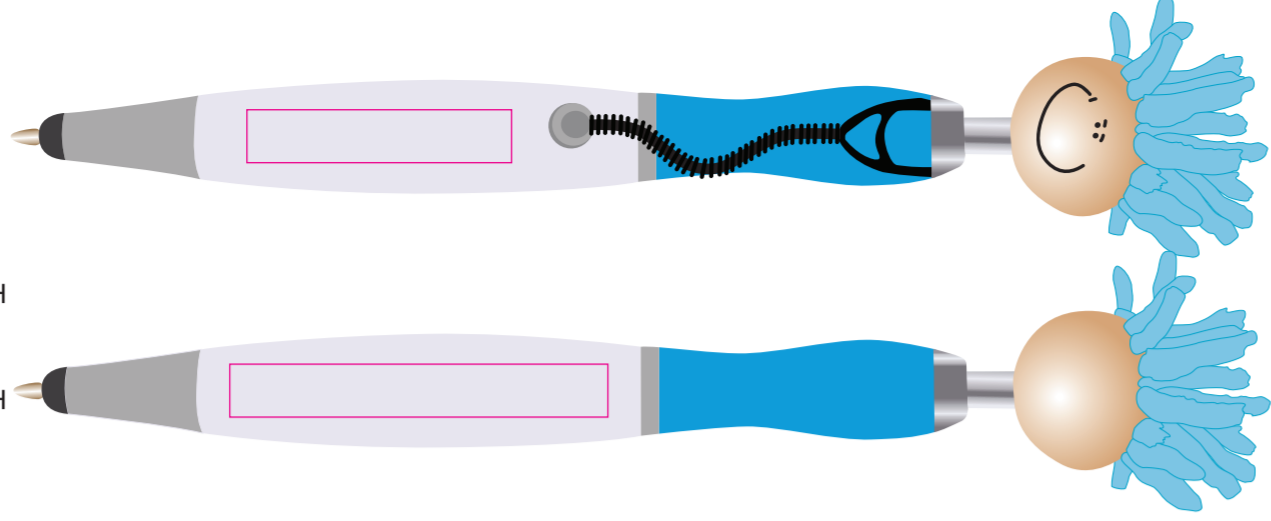

INT: _____
RPT SO: _____
QC: _____

ARTWORK APPROVAL

Print Area: 138mmL x 50 mmH
Actual print size: xxmmL x xxmmH

Print Area: 90mm Diameter
Actual print size: xxmmL x xxmmH

Max print area for copy & text 
Finished print area 
Bleed line 

Pad Print 

Mop Top - Front
Maximum Print Area: 35mmL x 7mmH
Actual print size: xxmmL x xxmmH

Mop Top - Back
Maximum Print Area: 50mmL x 7mmH
Actual print size: xxmmL x xxmmH

CMYK Direct Digital 

CMYK Label 

Digital - Lip Balm
Print Area: 42mmL x 8mmH
Actual print size: xxmmL x xxmmH

Label - Lip Balm
Print Area: 38.1mmL x 63.5mmH
Actual print size: xxmmL x xxmmH

Max print area for copy & text 
Finished print area 
Bleed line 
Approx opposite positions 
Finished print area - Digital 

Print Area: 55mmL x 30mmH
Actual print size: xxmmL x xxmmH

Print Area: 45mm Diameter
Actual print size: xxmmL x xxmmH

Max print area for copy & text 
Finished print area 
Bleed line 

Confectionery is packed on various types of equipment, this can affect bags sizes. However weight is always 50 grams. If in doubt please request a sample. Statutory ingredients information and best by date are pre-printed directly on the cello bags