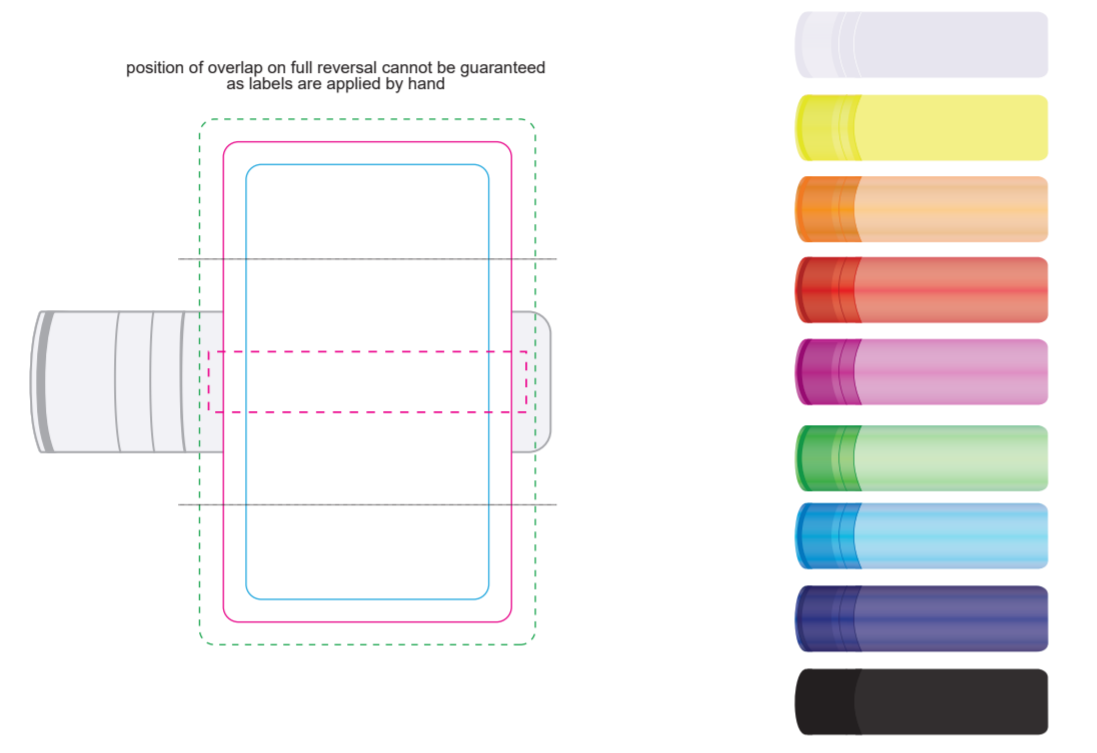

Pad Print 

Mop Top - Front
Maximum Print Area: 35mmL x 7mmH
Actual print size: xxmmL x xxmmH

Mop Top - Back
Maximum Print Area: 50mmL x 7mmH
Actual print size: xxmmL x xxmmH

CMYK Direct Digital 

CMYK Label 

Digital - Lip Balm
Print Area: 42mmL x 8mmH
Actual print size: xxmmL x xxmmH

Label - Lip Balm
Print Area: 38.1mmL x 63.5mmH
Actual print size: xxmmL x xxmmH

Max print area for copy & text 
Finished print area 
Bleed line 
Approx opposite positions 
Finished print area - Digital 

CMYK Sublimation 

Lens Cloth
Print Area: 150mmL x 150mmH
Actual print size: xxmmL x xxmmH

Max print area for copy & text 
Finished print area 
Bleed line 

CMYK Label 

JellyBeans
Print Area: 50mmL x 50mmH
Actual print size: xxmmL x xxmmH

Print Area: 55mmL x 30mmH
Actual print size: xxmmL x xxmmH

Print Area: 45mm Diameter
Actual print size: xxmmL x xxmmH

Max print area for copy & text 
Finished print area 
Bleed line 

Confectionery is packed on various types of equipment, this can affect bags sizes. However weight is always 50 grams. If in doubt please request a sample. Statutory ingredients information and best by date are pre-printed directly on the cello bags