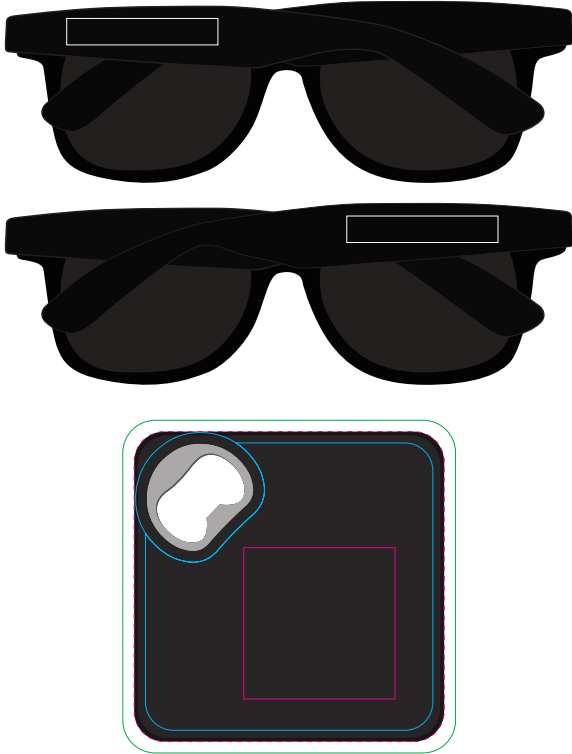

LL6011 - Bondi Beach Kit - River Bag: Red, White or Blue  
Horizon Sunglasses: White, Yellow, Orange, Red, Pink, Purple, Green, Light Blue, Dark Blue or Black & Quench Bottle Opener/Coaster: White or Black

Screen Print  PMS XXXc

Pad Print  PMS XXXc

Nucolour Transfer 

Digital 

Below showing at 40% of size

Below showing at 50% of size

Screen Print PMS XXXc

Nucolour Transfer

Below showing at 25% of size

**River Bag - Screen**  
Print Area: 55mmL x 90mmH  
Actual print size: xxmmL x xxmmH

**Nucolour**  
Print Area: 80mmL x 80mmH  
Actual print size: xxmmL x xxmmH

Finished print area  
Finished print area

Pad Print  PMS XXXc

Pad Print  PMS XXXc

Digital 

Below showing at 25% of size

**Sunglasses**  
Print Area: 40mmL x 7mmH  
Actual print size: xxmmL x xxmmH

Finished print area 

**Coaster**  
Print Area: 40mmL x 40mmH  
Actual print size: xxmmL x xxmmH