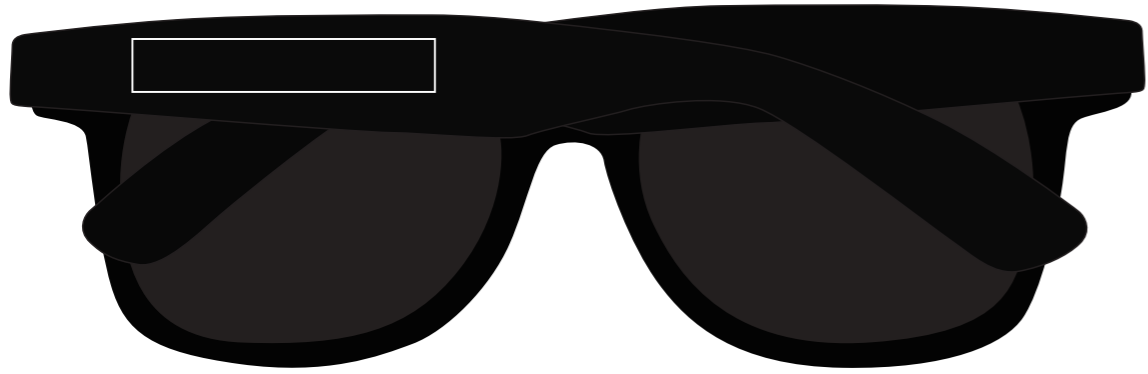

Pad Print PMS XXXc

Pad Print PMS XXXc

Digital