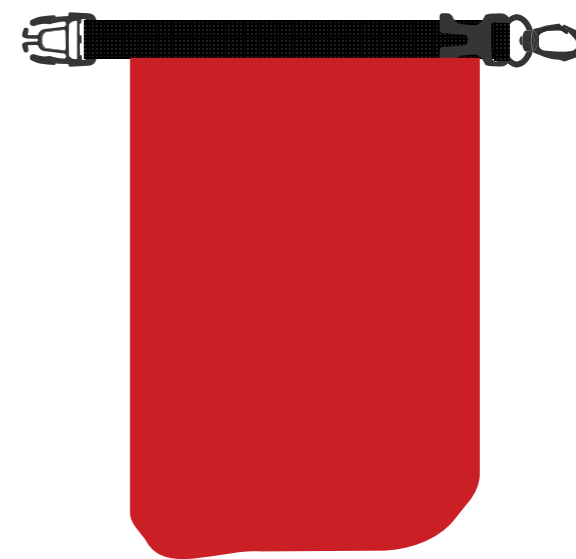

LL6011 - Bondi Beach Kit - River Bag: Red, White or Blue  
Horizon Sunglasses: White, Yellow, Orange, Red, Pink, Purple, Green, Light Blue, Dark Blue or Black & Quench Bottle Opener/Coaster: White or Black

Screen Print  PMS XXXc

Pad Print  PMS XXXc

Nucolour Transfer 

Digital 

Below showing at 40% of size

Below showing at 50% of size

Screen Print PMS XXXc

Nucolour Transfer

Below showing at 25% of size

**River Bag - Screen**  
Print Area: 55mmL x 90mmH  
Actual print size: xxmmL x xxmmH

**Nucolour**  
Print Area: 80mmL x 80mmH  
Actual print size: xxmmL x xxmmH

Finished print area  
Finished print area