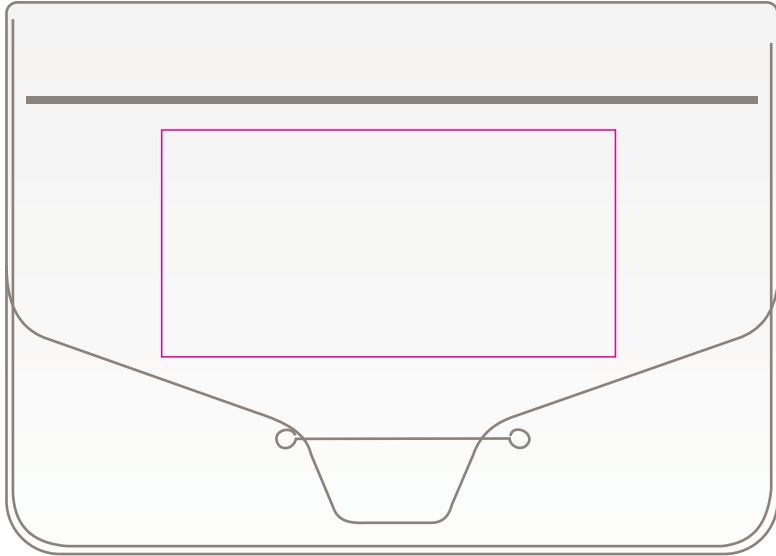

Logo Here

Job # XXXXXX
Cust # XXXX-XC

LL601 - White Microfibre Lens Cloth in Clear PVC Pouch

Pad Print  PMS XXXc

Pad - Front
Maximum Print Area: 60mmL x 30mmH
Actual print size: xxmmL x xxmmH

Pad - Back
Maximum Print Area: 60mmL x 50mmH
Actual print size: xxmmL x xxmmH

Finished print area 