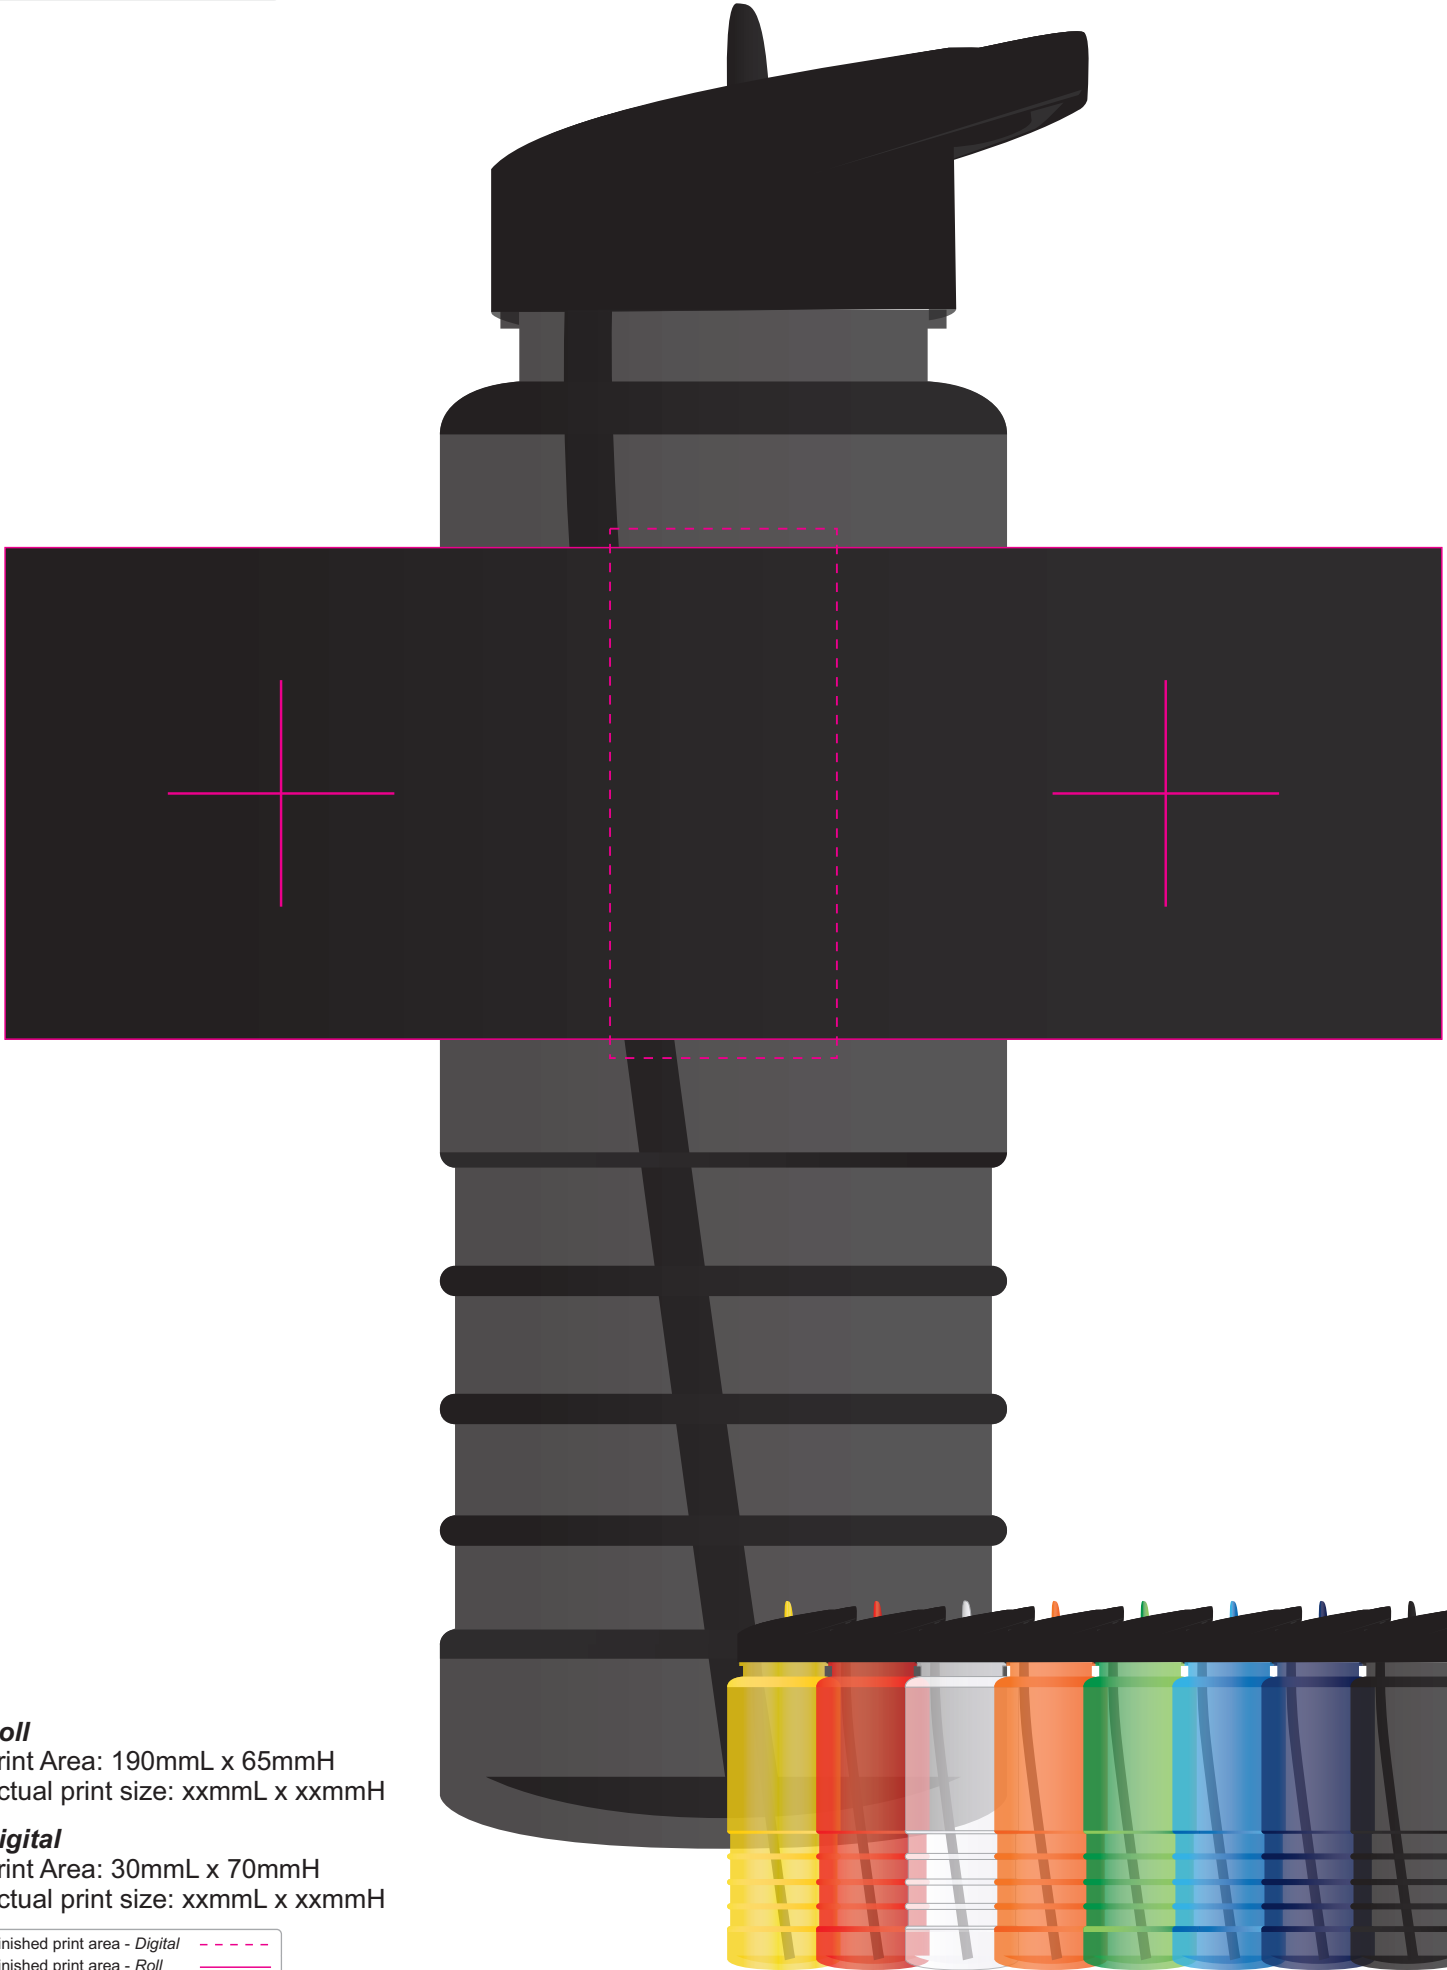

Pad Print  PMS XXXc

***Bottle & Sunglasses packed inside Bag***

BELOW IS 25% OF SIZE

Screen Print  PMS  
XXXc

Nucolour Transfer 

*Below is 15% of actual size*

**Screen Print**  
Print area: 290mmL x 320mmH  
Actual print size: xxmmL x xxmmH

**Nucolour**  
Print area: 210mmL x 297mmH  
Actual print size: xxmmL x xxmmH

Finished print area - *Transfer* - - - - -  
Finished print area - *Screen* - - - - -

## ***Film (Screen)***

***Full Colour Design at 100% size.***

***White Layer.***

Roll Print

PMS  
XXXXC

CMYK Direct Digital

**Roll**

Print Area: 190mmL x 65mmH  
Actual print size: xxmmL x xxmmH

**Digital**

Print Area: 30mmL x 70mmH  
Actual print size: xxmmL x xxmmH

Finished print area - Digital    - - - - -  
Finished print area - Roll        - - - - -

*Below is 20% of actual size*

Left Arm

Right Arm