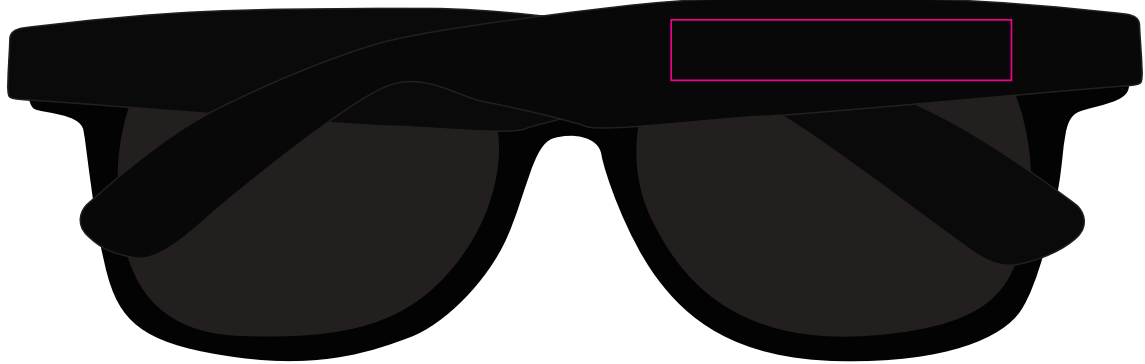

**Digital**

Print Area: 30mmL x 70mmH  
Actual print size: xxmmL x xxmmH

Finished print area - Digital    - - - - -  
Finished print area - Roll        - - - - -

*Below is 20% of actual size*

Left Arm

Right Arm