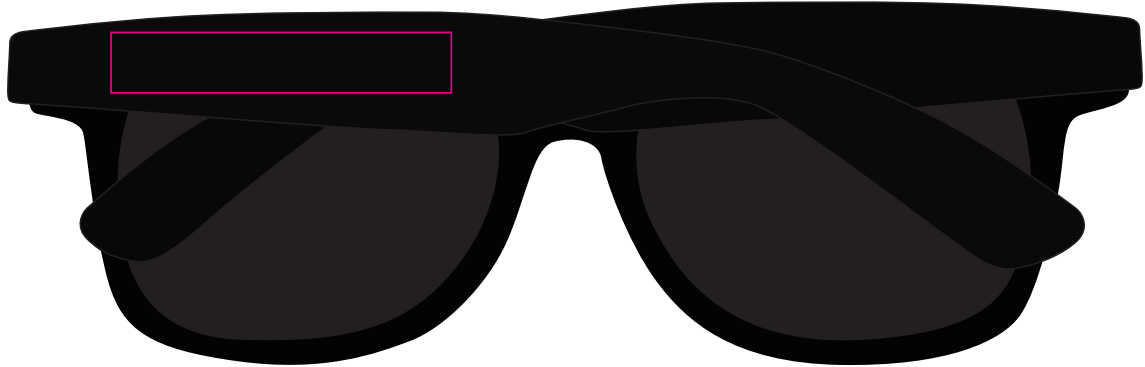

Left Arm

Pad - Left Arm / Right Arm

Print Area: 45mmL x 8mmH

Actual print size: xxmmL x xxmmH

Finished print area

Below is 25% of actual size