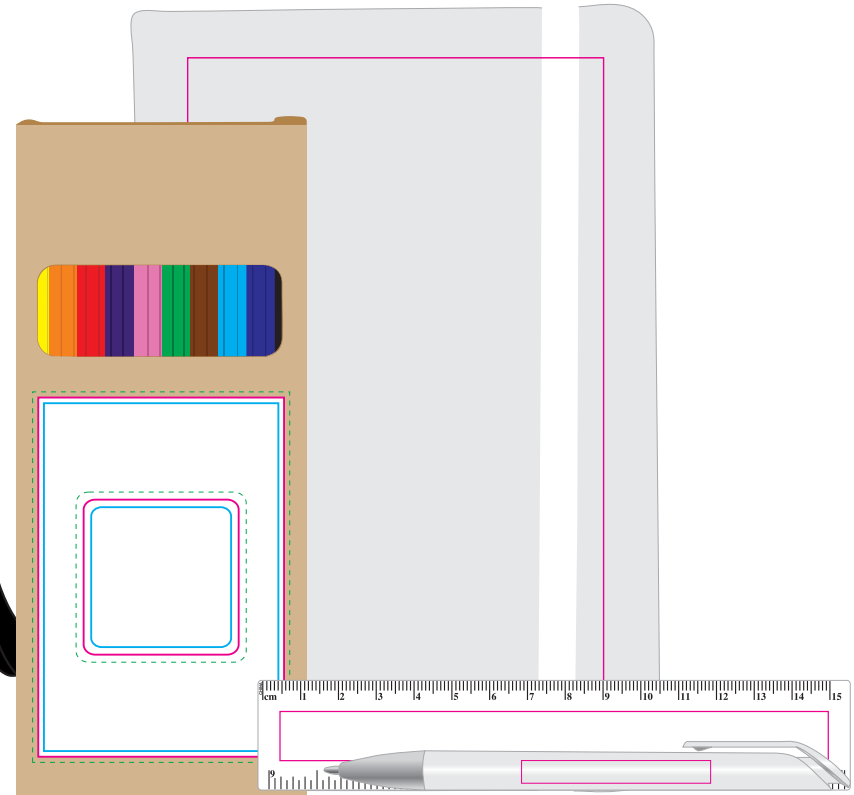

Logo Here

Job # XXXXXX  
Cust # XXXX-XC

**LL6002 - Back to School Kit - Malibu Handy Pouch: Venture Notebook: Octave Pen: White 15cm Ruler: White & Mighty Pencil Set: Natural**

Screen Print  PMS XXXc

Pad Print  PMS XXXc

Nucolour Transfer  CMYK

CMYK Label  CMYK

APPROX 50% OF SIZE

Goods packed into Pouch

Screen Print  PMS XXXc

Nucolour Transfer 

Showing at 50% of size

Design below at approx 100% of size

**Front Pouch**  
Print Area: 80mmL x 80mmH  
Actual print size: xxmmL x xxmmH

**Back**  
Print Area: 180mmL x 90mmH  
Actual print size: xxmmL x xxmmH

Finished print area 

Screen Print  PMS XXXc

CMYK Label 

Pad Print  PMS XXXc

**Pen**  
Print Area: 50mmL x 6mmH  
Actual print size: xxmmL x xxmmH

Finished print area 

Screen Print  PMS XXXc

**Ruler**  
Print Area: 145mmL x 13mmH  
Actual print size: xxmmL x xxmmH