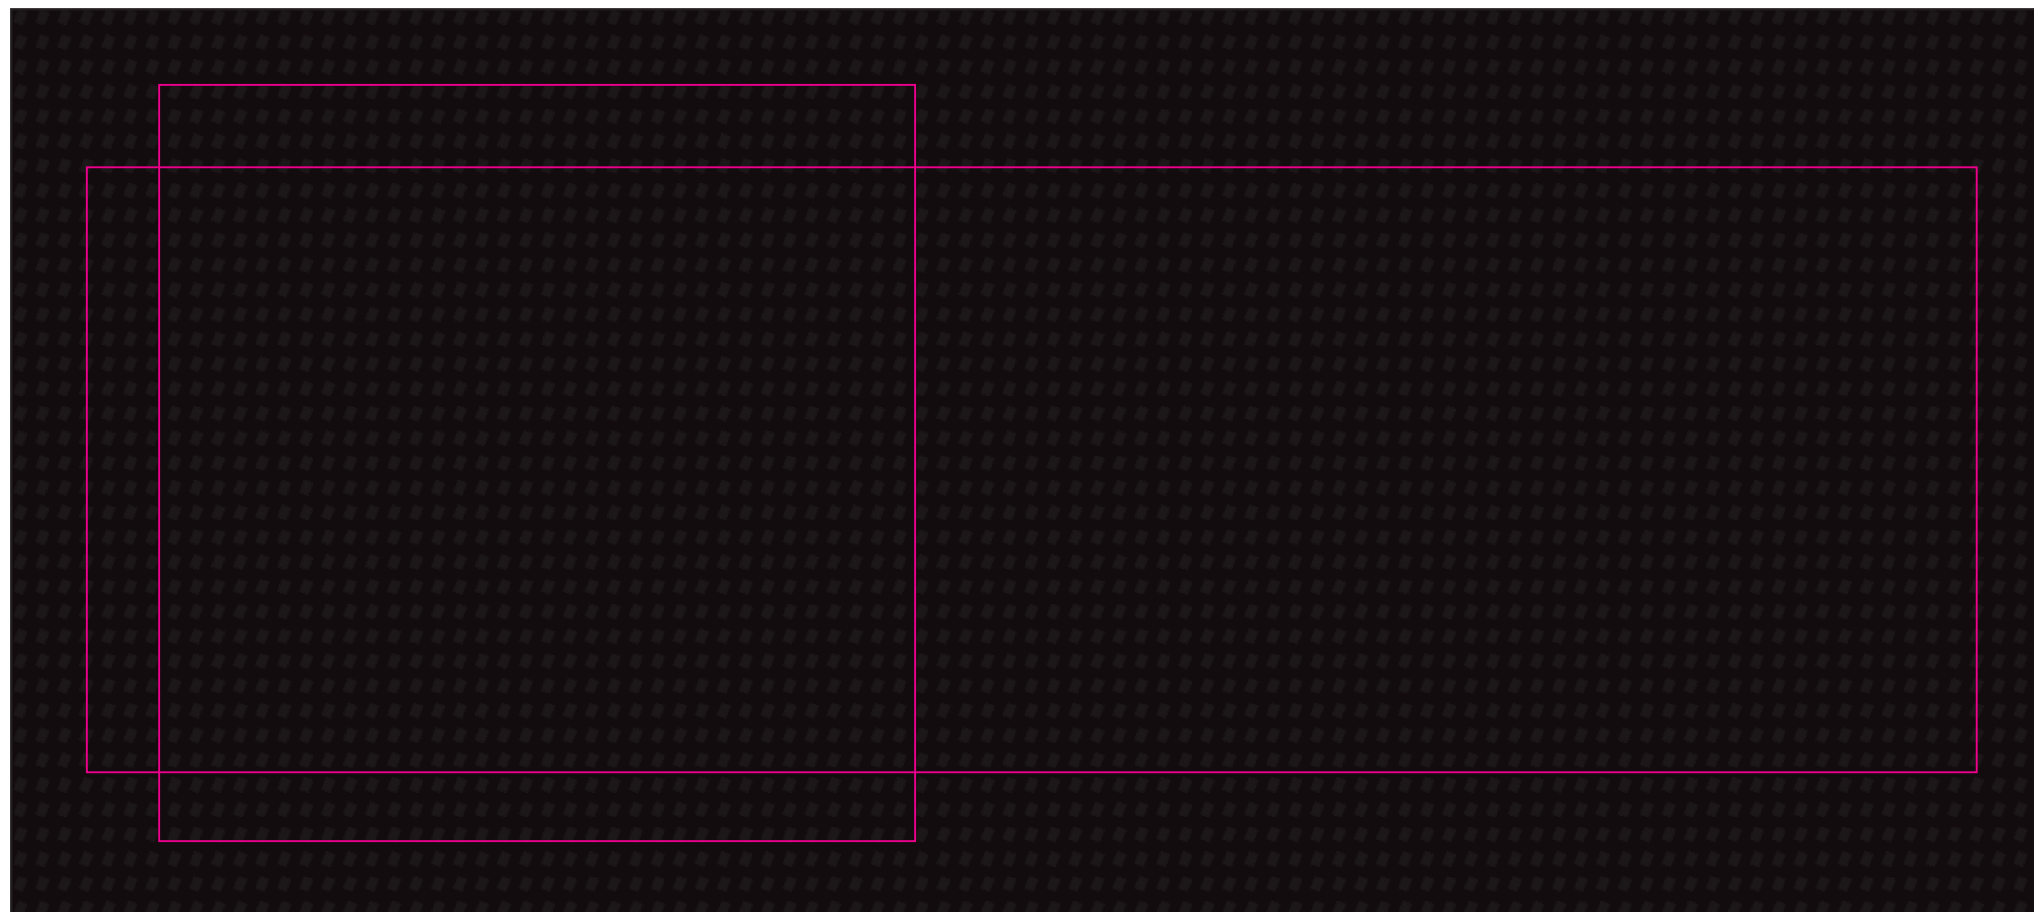

Paddle B - Side 1

Showing at 50%

Paddle A - Side 1

Paddle B - Side 1

Design area showing at 100%

Showing at 20%

Label/Screen

Print area: 150mm Diameter

Actual print size: xxmmL x xxmmH

Max print area for copy & text - Label 
 Finished print area - Screen & Label 
 Bleed line - Label 

Design positioning at 25% of size

Print areas at 100% of size

Screen Print
Print Area: 100mm Square
Actual print size: xxmmL x xxmmH

Print Area: 250mmL x 80mmH
Actual print size: xxmmL x xxmmH

Finished print area 

- White 
- Grey 
- Orange 
- Red 
- Green 
- Light Blue 
- Dark Blue 
- Black 

Label - Pouch

Print Area: 90mm Diameter

Actual print size: xxmmL x xxmmH

Not a full reversal

Print Area: 138mmL x 50mmH

Actual print size: xxmmL x xxmmH

showing at 50% of size

Left Arm

Right Arm

Print Area: 45mmL x 8mmH
Actual print size: xxmmL x xxmmH