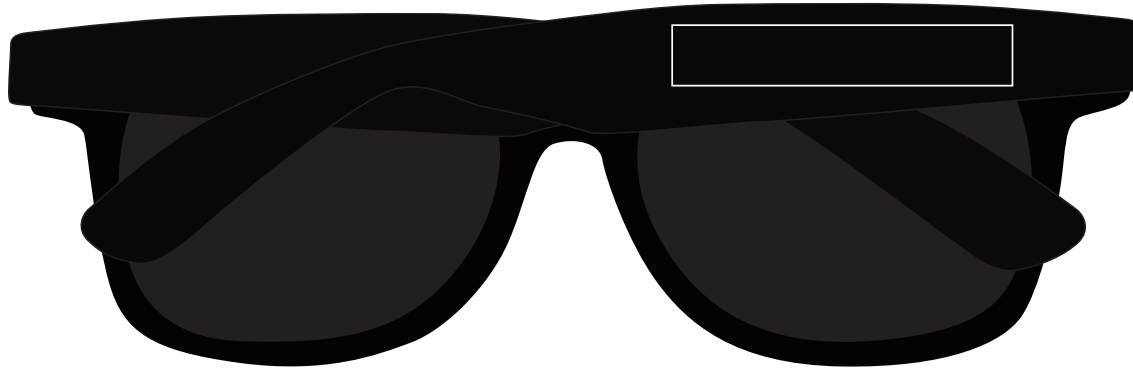

Print Area: 45mmL x 8mmH
Actual print size: xxmmL x xxmmH