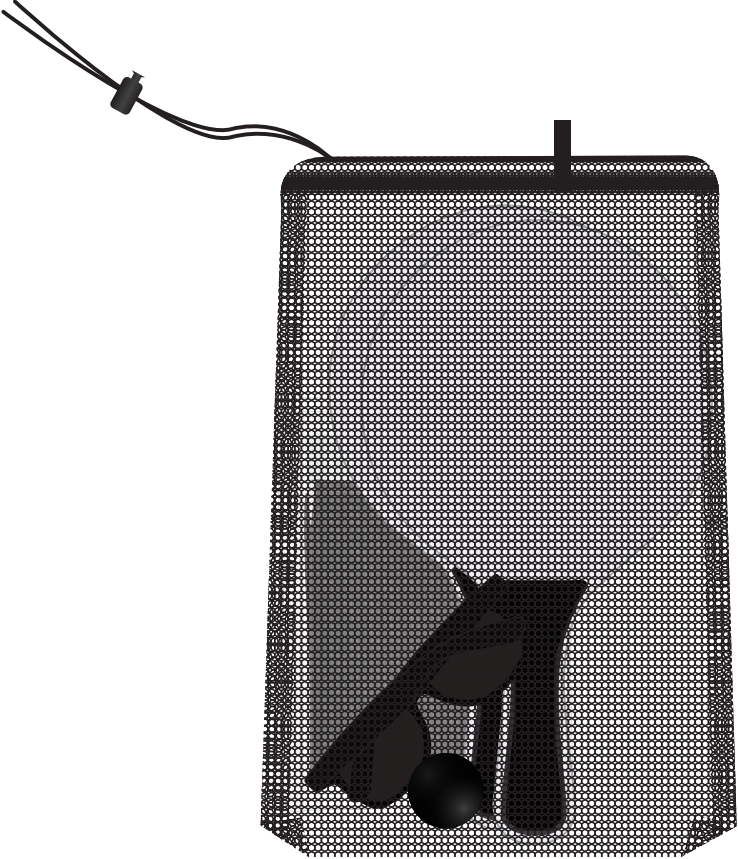

Logo Here

Job # XXXXXX
Cust # XXXX-XC

LL6000 - Summer Beach Kit - Bat & Ball Set - Orange, Red, Green, Blue & Black, Chill Cooling Towel - White, Grey, Orange, Red, Green, Light Blue, Dark Blue or Black, Horizon Sunglasses - White, Yellow, Orange, Red, Pink, Purple, Light Green, Light Blue, Dark Blue, Black

- Pad Print PMS XXXc
- Screen Print PMS XXXc
- CMYK Label CMYK

PACKING:
Bat & Ball Set, Chill Cooling Towel, Horizon Sunglasses are packed into bat and ball drawstring bag

Showing at 25%

Paddle A - Side 1

Paddle B - Side 1

Showing at 50%

Paddle A - Side 1

Paddle B - Side 1

Design area showing at 100%

Showing at 20%

Label/Screen

Print area: 150mm Diameter

Print Area: 250mmL x 80mmH
Actual print size: xxmmL x xxmmH

Finished print area 

- White 
- Grey 
- Orange 
- Red 
- Green 
- Light Blue 
- Dark Blue 
- Black 

Label - Pouch

Print Area: 90mm Diameter

Actual print size: xxmmL x xxmmH