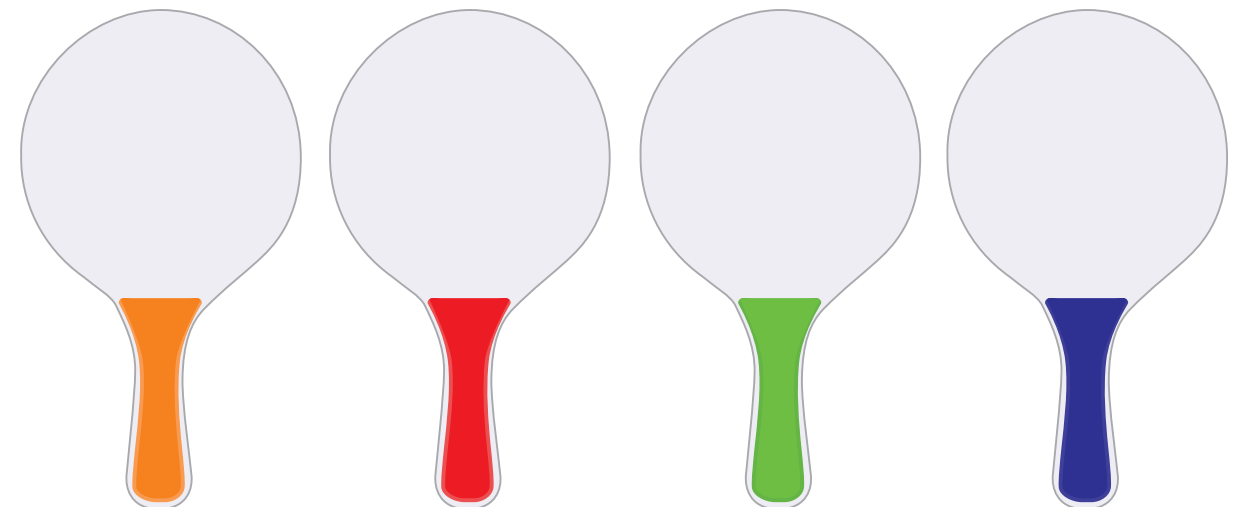

Logo Here

Job # XXXXXX
Cust # XXXX-XC

LL6000 - Summer Beach Kit - Bat & Ball Set - Orange, Red, Green, Blue & Black, Chill Cooling Towel - White, Grey, Orange, Red, Green, Light Blue, Dark Blue or Black, Horizon Sunglasses - White, Yellow, Orange, Red, Pink, Purple, Light Green, Light Blue, Dark Blue, Black

- Pad Print PMS XXXc
- Screen Print PMS XXXc
- CMYK Label CMYK

PACKING:
Bat & Ball Set, Chill Cooling Towel, Horizon Sunglasses are packed into bat and ball drawstring bag

Showing at 25%

Paddle A - Side 1

Paddle B - Side 1

Showing at 50%

Paddle A - Side 1

Paddle B - Side 1

Design area showing at 100%

Showing at 20%

Label/Screen

Print area: 150mm Diameter

Print Area: 250mmL x 80mmH
Actual print size: xxmmL x xxmmH

Finished print area 

- White 
- Grey 
- Orange 
- Red 
- Green 
- Light Blue 
- Dark Blue 
- Black 

Label - Pouch

Print Area: 90mm Diameter

Actual print size: xxmmL x xxmmH