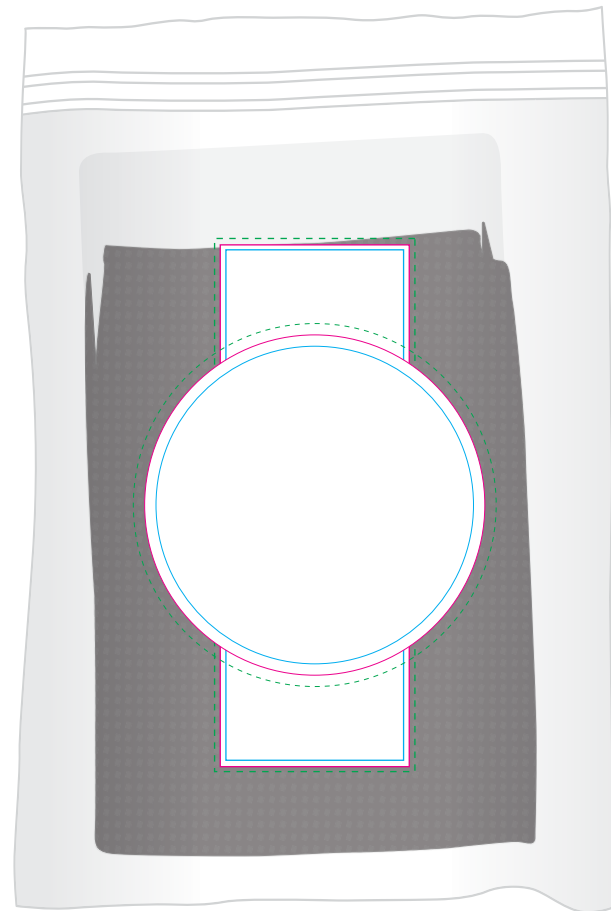

Paddle B - Side 1

Showing at 50%

Paddle A - Side 1

Paddle B - Side 1

Design area showing at 100%

Showing at 20%

Label/Screen

Print area: 150mm Diameter

Actual print size: xxmmL x xxmmH

Max print area for copy & text - Label 
 Finished print area - Screen & Label 
 Bleed line - Label 

Design positioning at 25% of size

Print areas at 100% of size

Screen Print
Print Area: 100mm Square
Actual print size: xxmmL x xxmmH

Print Area: 250mmL x 80mmH
Actual print size: xxmmL x xxmmH

Finished print area 

- White 
- Grey 
- Orange 
- Red 
- Green 
- Light Blue 
- Dark Blue 
- Black 

Label - Pouch

Print Area: 90mm Diameter

Actual print size: xxmmL x xxmmH

Not a full reversal

Print Area: 138mmL x 50mmH

Actual print size: xxmmL x xxmmH

showing at 50% of size

Left Arm

Right Arm

Print Area: 45mmL x 8mmH
Actual print size: xxmmL x xxmmH